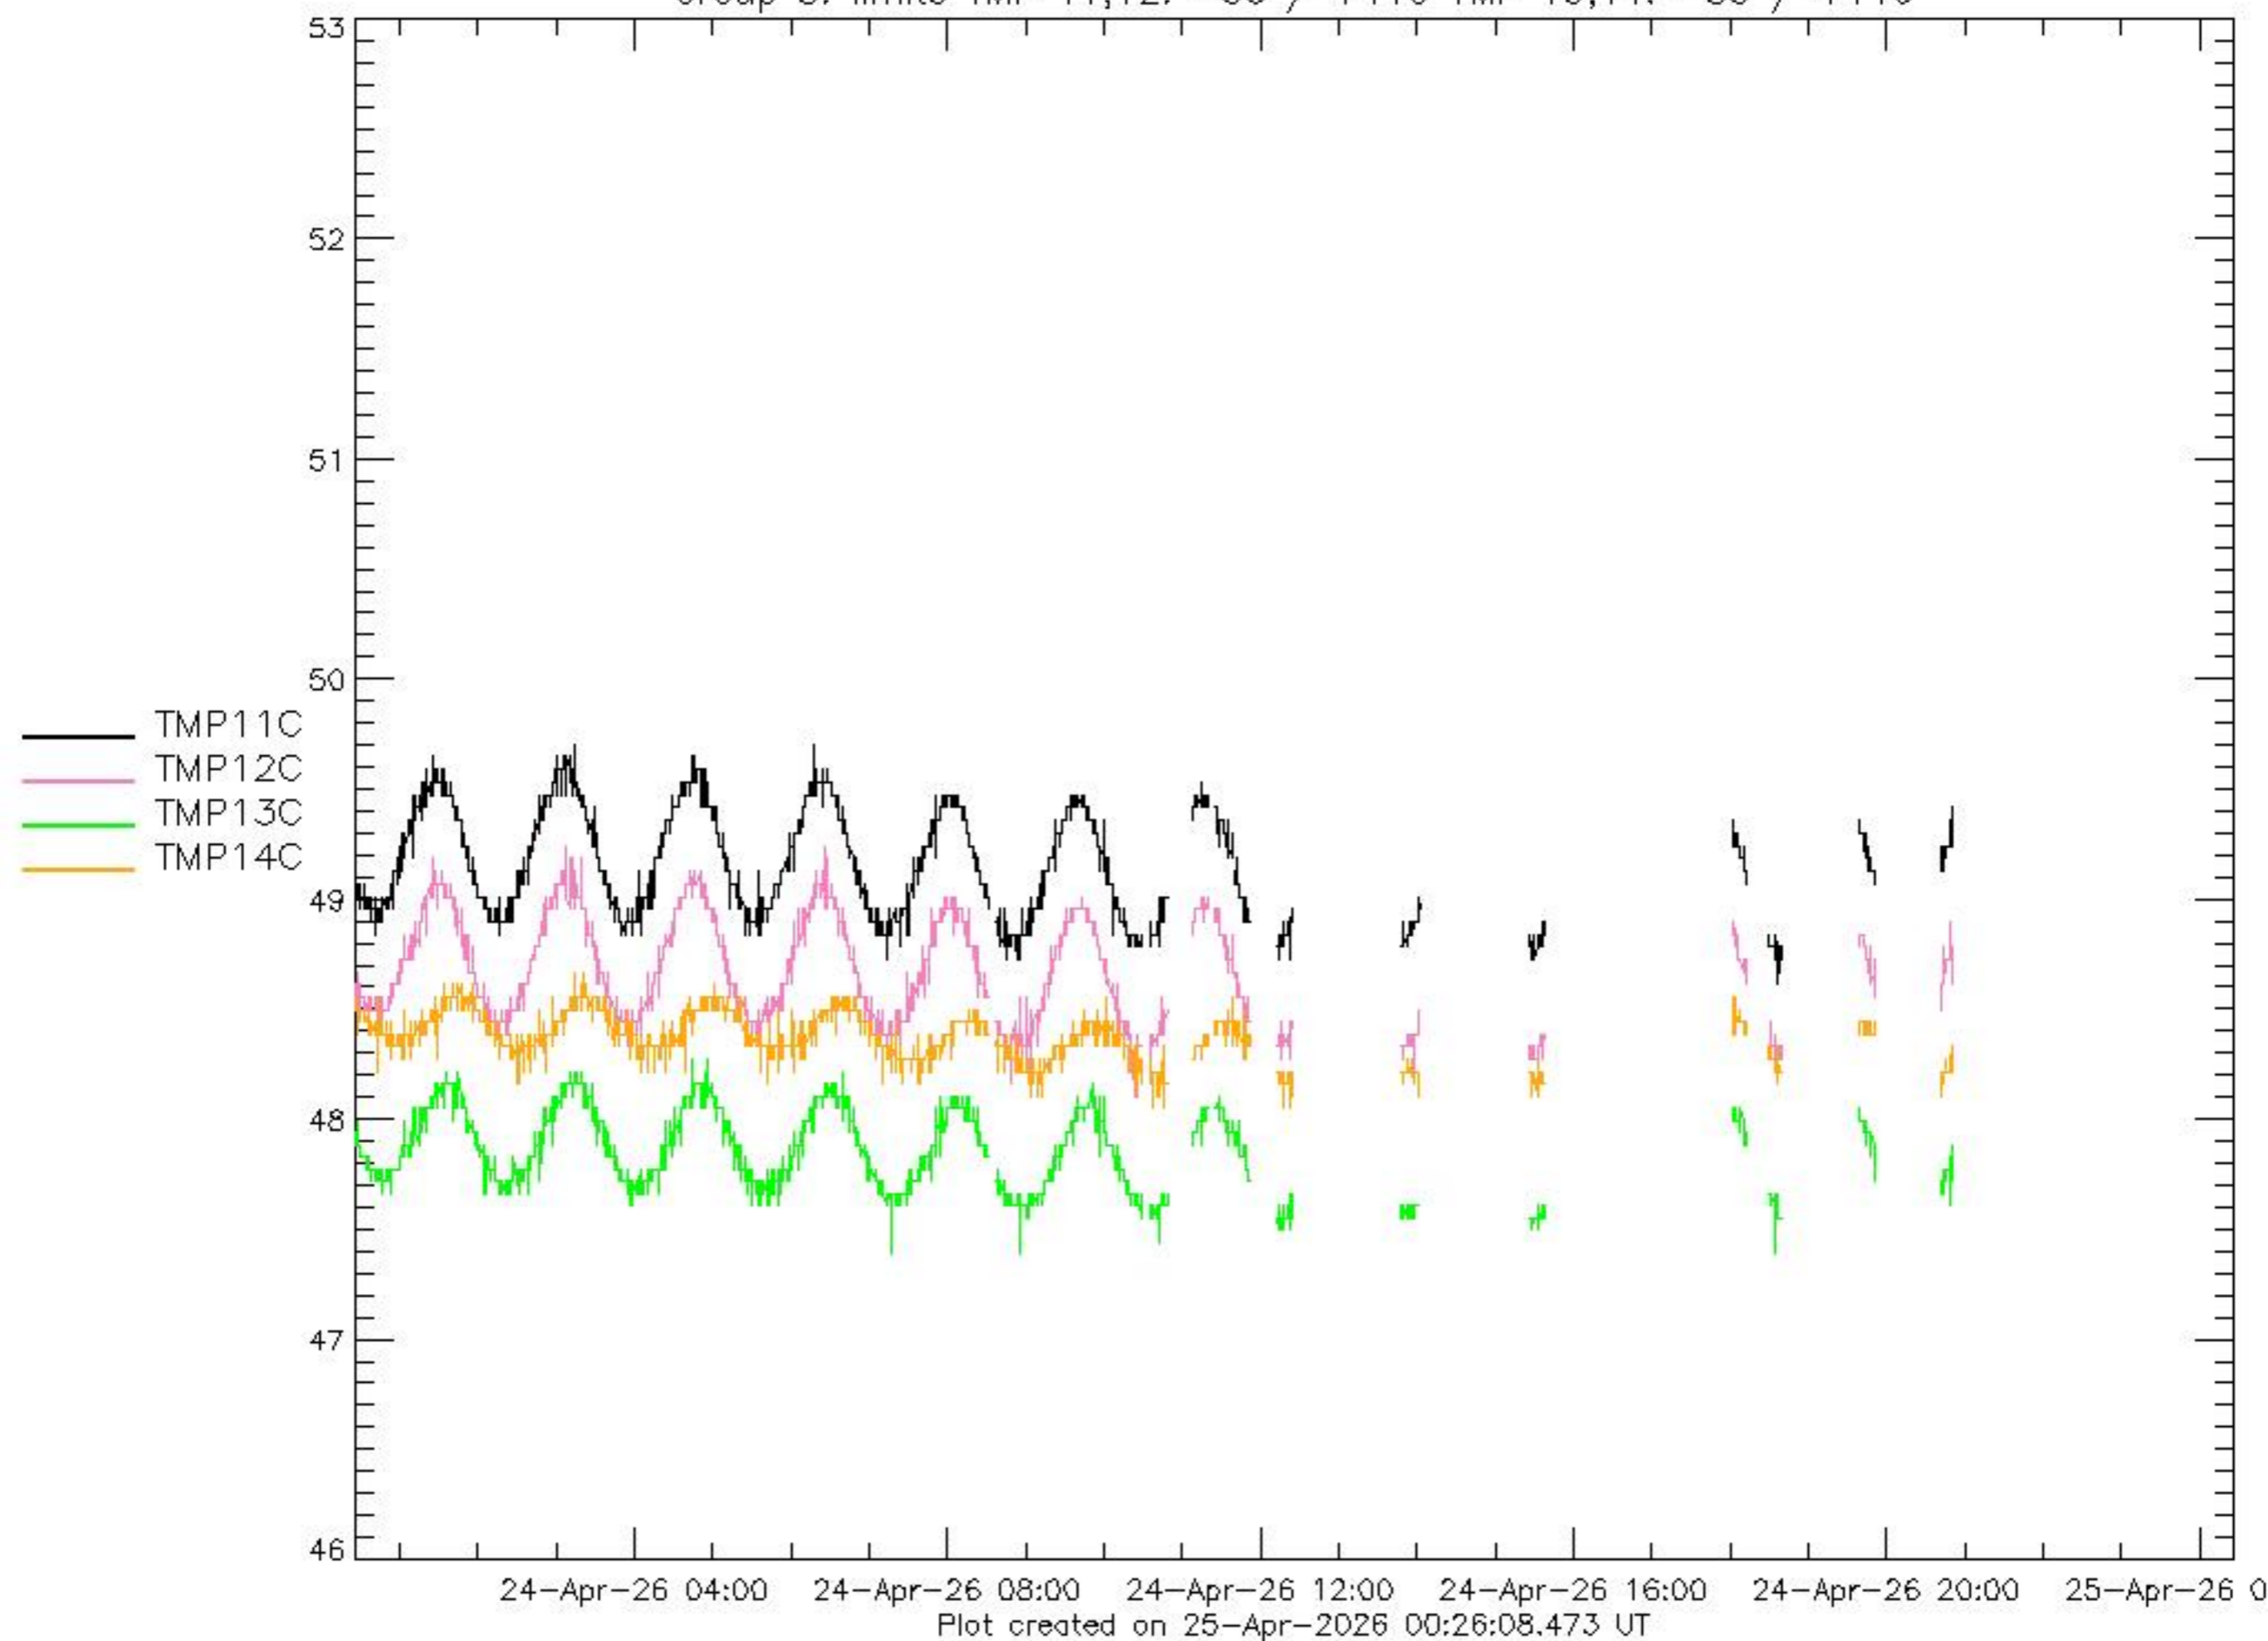

# E\_LST\_ACT\_STAT

Plot created on 25-Apr-2026 00:25:57.617 UT

NO DATA FOUND

Group 1: limits -50 / +110

Group 3: limits -50 / +60

Group 4: limits -55 / +70

Group 5: limits TMP 11,12: -50 / +110 TMP 13,14: -55 / +110

Group 6: limits TMP 15,16,17: -55 / +110

Plot created on 25-Apr-2026 00:26:10.102 UT

Group 7: limits TMP 10: -55 / +110

— TMP10C

24-Apr-26 04:00 24-Apr-26 08:00 24-Apr-26 12:00 24-Apr-26 16:00 24-Apr-26 20:00 25-Apr-26 00:00

Plot created on 25-Apr-2026 00:26:10.652 UT

P\_GND\_

Plot created on 25-Apr-2026 00:25:52.322 UT

P\_M15BV\_

Plot created on 25-Apr-2026 00:25:52.491 UT

P\_P15BV\_

P\_P280H\_

24-Apr-26 04:00 24-Apr-26 08:00 24-Apr-26 12:00 24-Apr-26 16:00 24-Apr-26 20:00 25-Apr-26 00:00