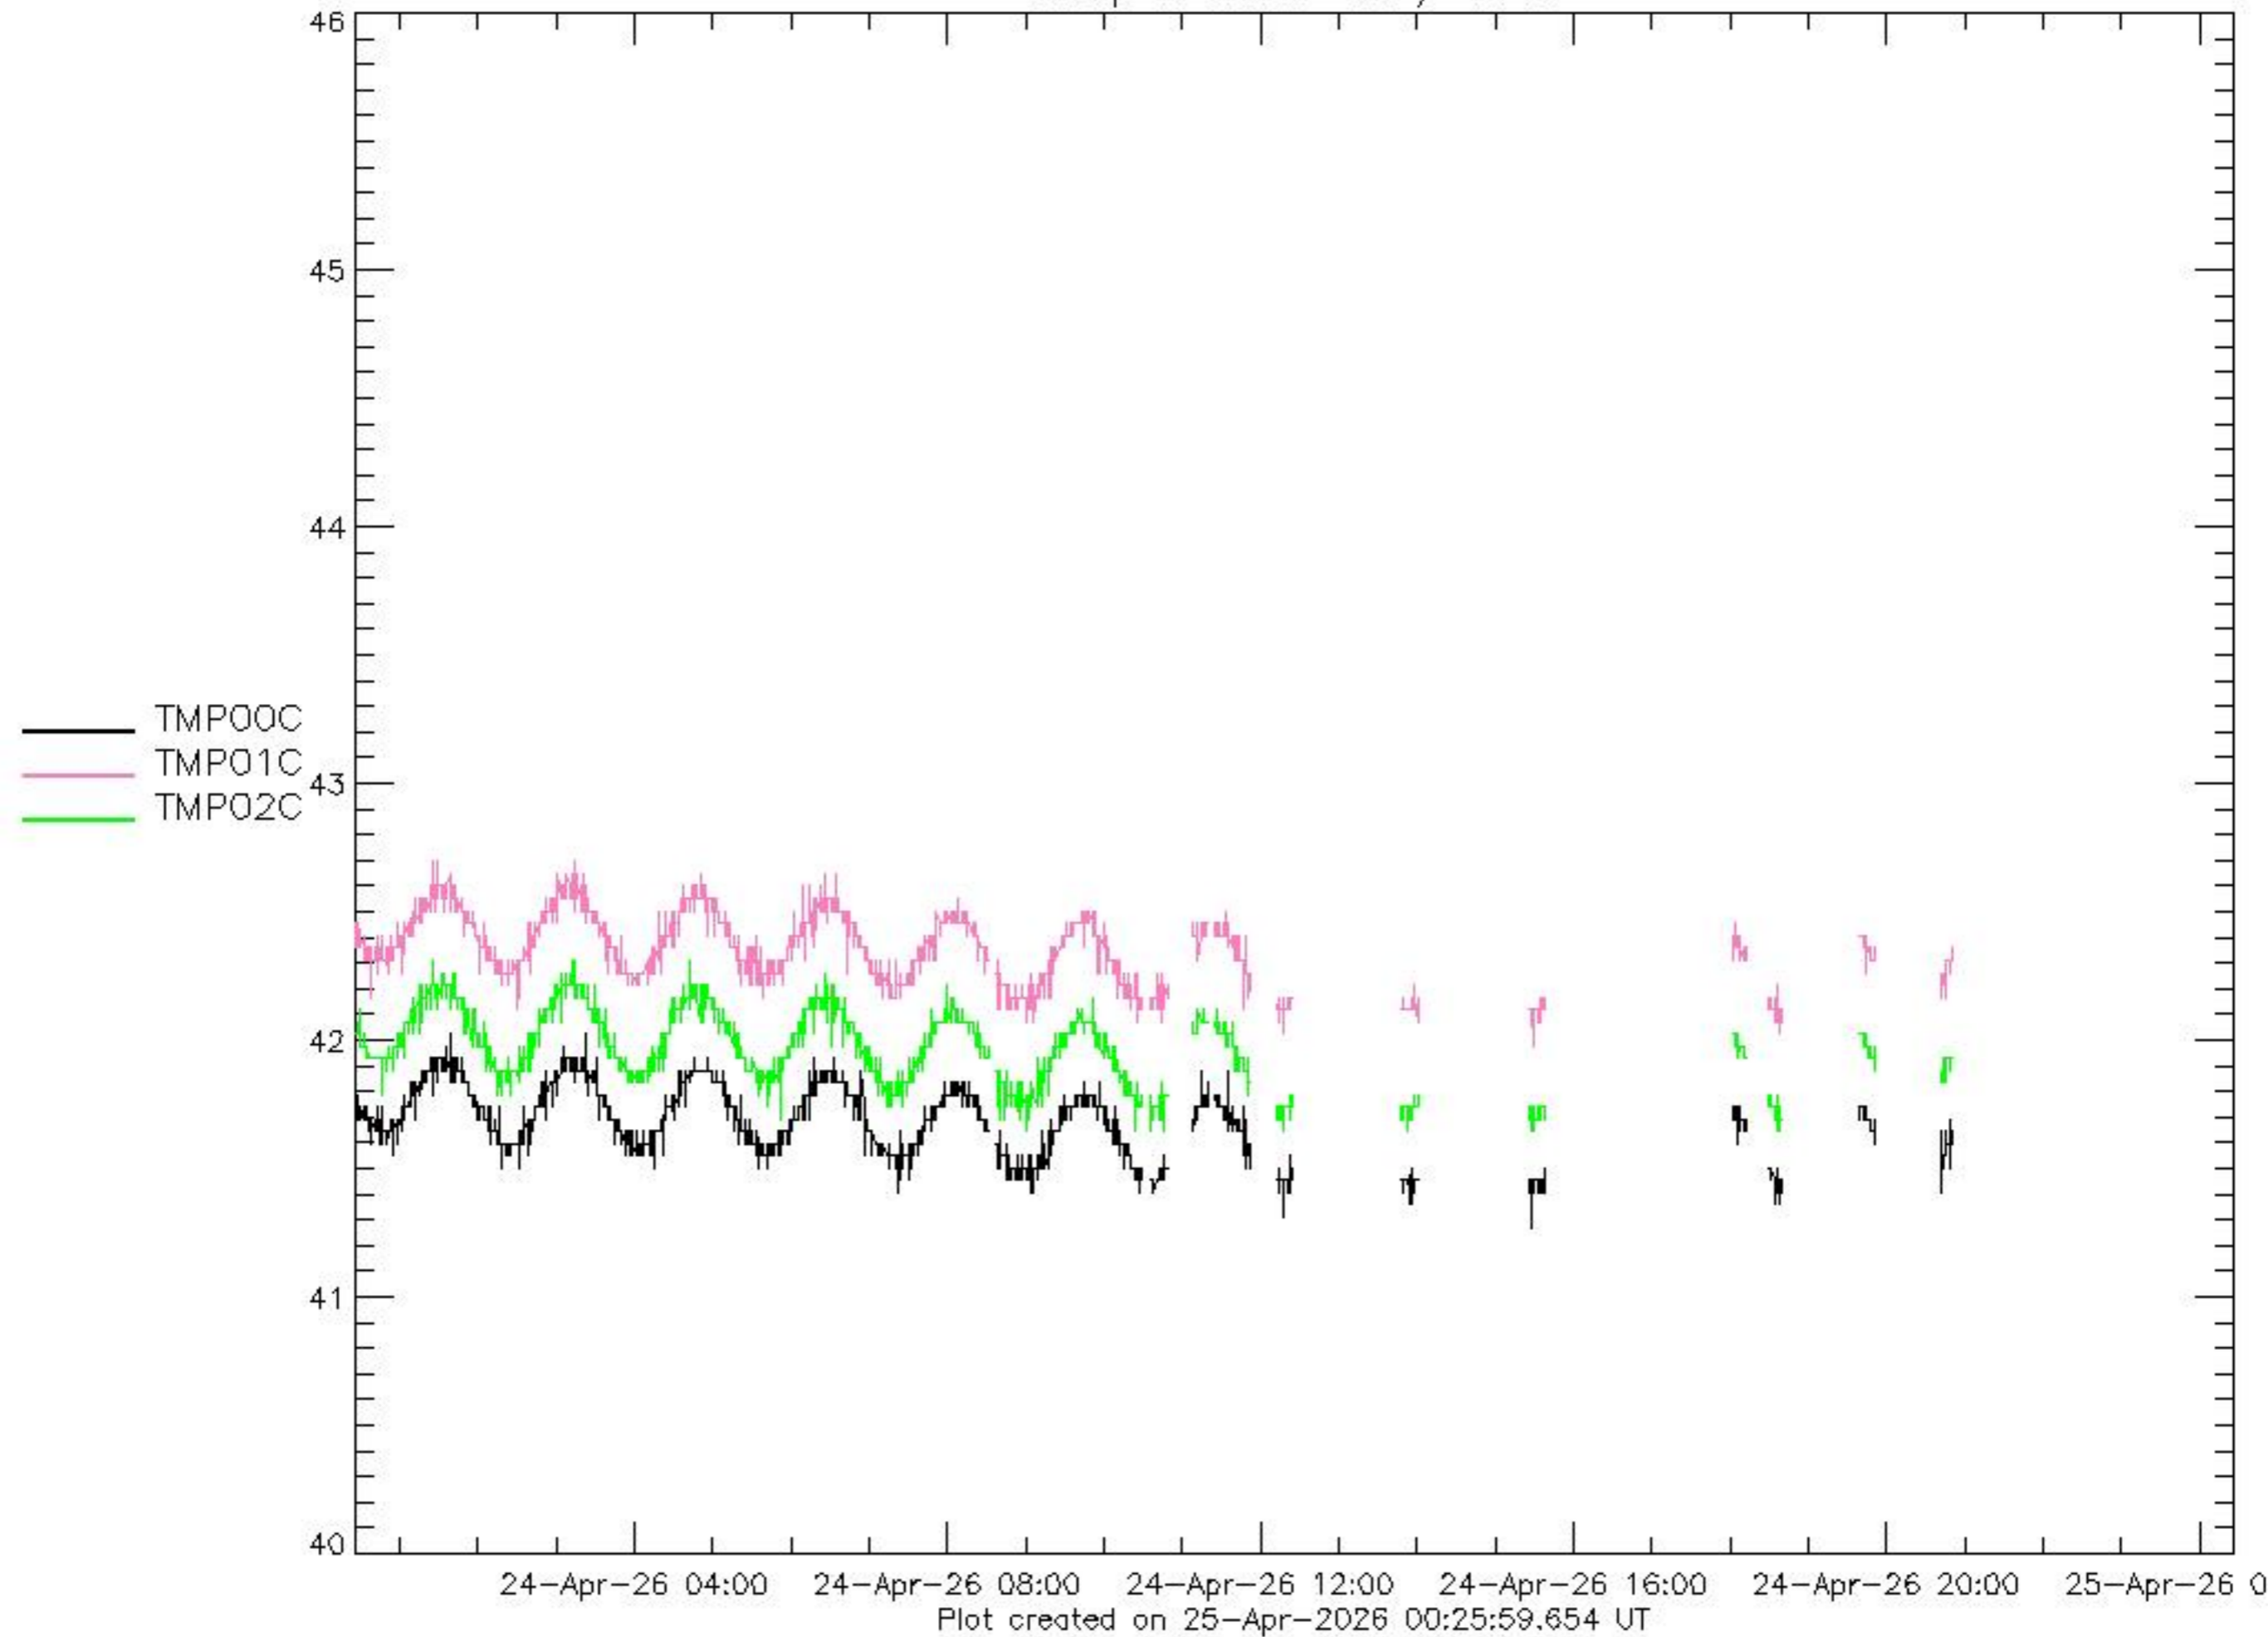

# E\_LST\_ACT\_STAT

Plot created on 25-Apr-2026 00:25:57.617 UT

NO DATA FOUND

Group 1: limits -50 / +110

Group 3: limits -50 / +60

Group 4: limits -55 / +70

Group 5: limits TMP 11,12: -50 / +110 TMP 13,14: -55 / +110

Group 6: limits TMP 15,16,17: -55 / +110

Plot created on 25-Apr-2026 00:26:10.102 UT

Group 7: limits TMP 10: -55 / +110

— TMP10C

24-Apr-26 04:00 24-Apr-26 08:00 24-Apr-26 12:00 24-Apr-26 16:00 24-Apr-26 20:00 25-Apr-26 00:00

Plot created on 25-Apr-2026 00:26:10.652 UT

P\_GND\_

Plot created on 25-Apr-2026 00:25:52.322 UT

P\_M15BV\_

Plot created on 25-Apr-2026 00:25:52.491 UT

P\_P15BV\_

P\_P280H\_

24-Apr-26 04:00 24-Apr-26 08:00 24-Apr-26 12:00 24-Apr-26 16:00 24-Apr-26 20:00 25-Apr-26 00:00