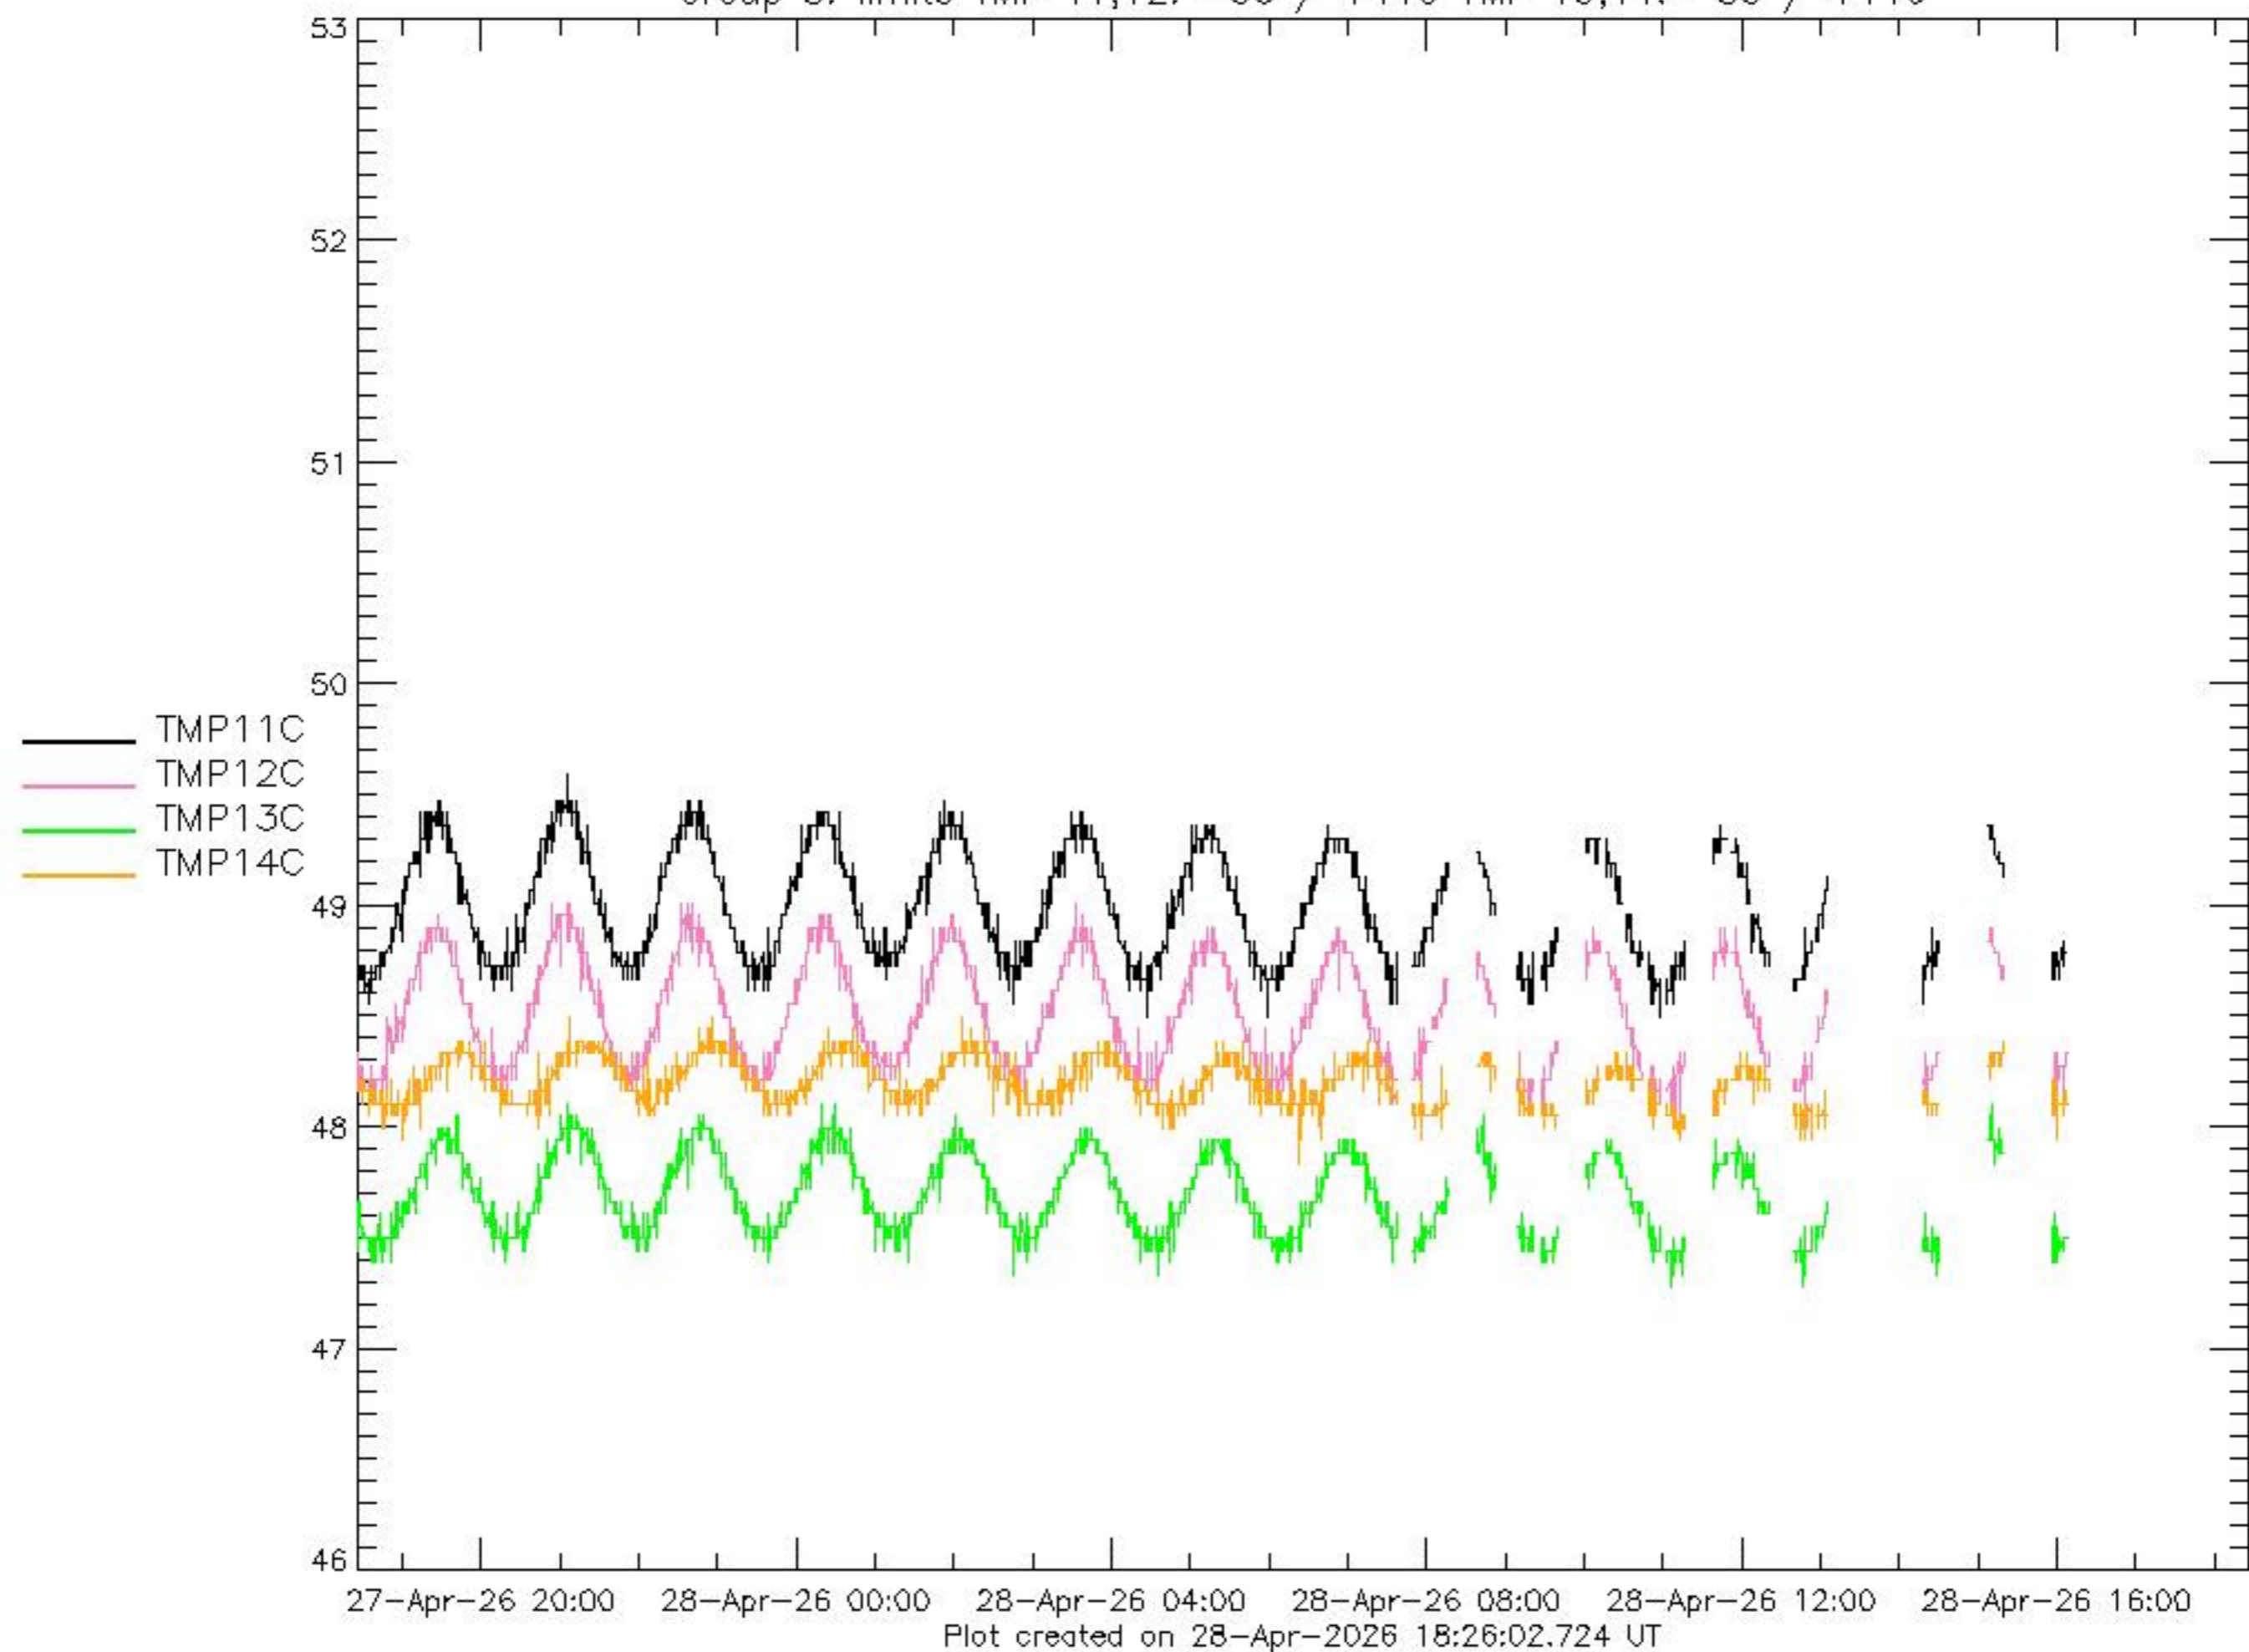

EC_FW1

Plot created on 28-Apr-2026 18:25:50.256 UT

EC_FW2

Plot created on 28-Apr-2026 18:25:50.447 UT

ECJD

Plot created on 28-Apr-2026 18:25:49.337 UT

E_FOC_POS

Plot created on 28-Apr-2026 18:25:49.137 UT

E_LST_ACT

Plot created on 28-Apr-2026 18:25:51.828 UT

E_LST_ACT_STAT

Plot created on 28-Apr-2026 18:25:52.025 UT

Group 1: limits -50 / +110

Group 2: limits -50 / +60

Group 3: limits -50 / +60

Group 4: limits -55 / +70

Group 5: limits TMP 11,12: -50 / +110 TMP 13,14: -55 / +110

Group 6: limits TMP 15,16,17: -55 / +110

Plot created on 28-Apr-2026 18:26:04.370 UT

27-Apr-26 20:00 28-Apr-26 00:00 28-Apr-26 04:00 28-Apr-26 08:00 28-Apr-26 12:00 28-Apr-26 16:00

P_GND_

Plot created on 28-Apr-2026 18:25:45.757 UT

P_M15BV_

Plot created on 28-Apr-2026 18:25:45.968 UT

P_P15BV_

Plot created on 28-Apr-2026 18:25:45.540 UT

P_P280H_

Plot created on 28-Apr-2026 18:25:46.177 UT