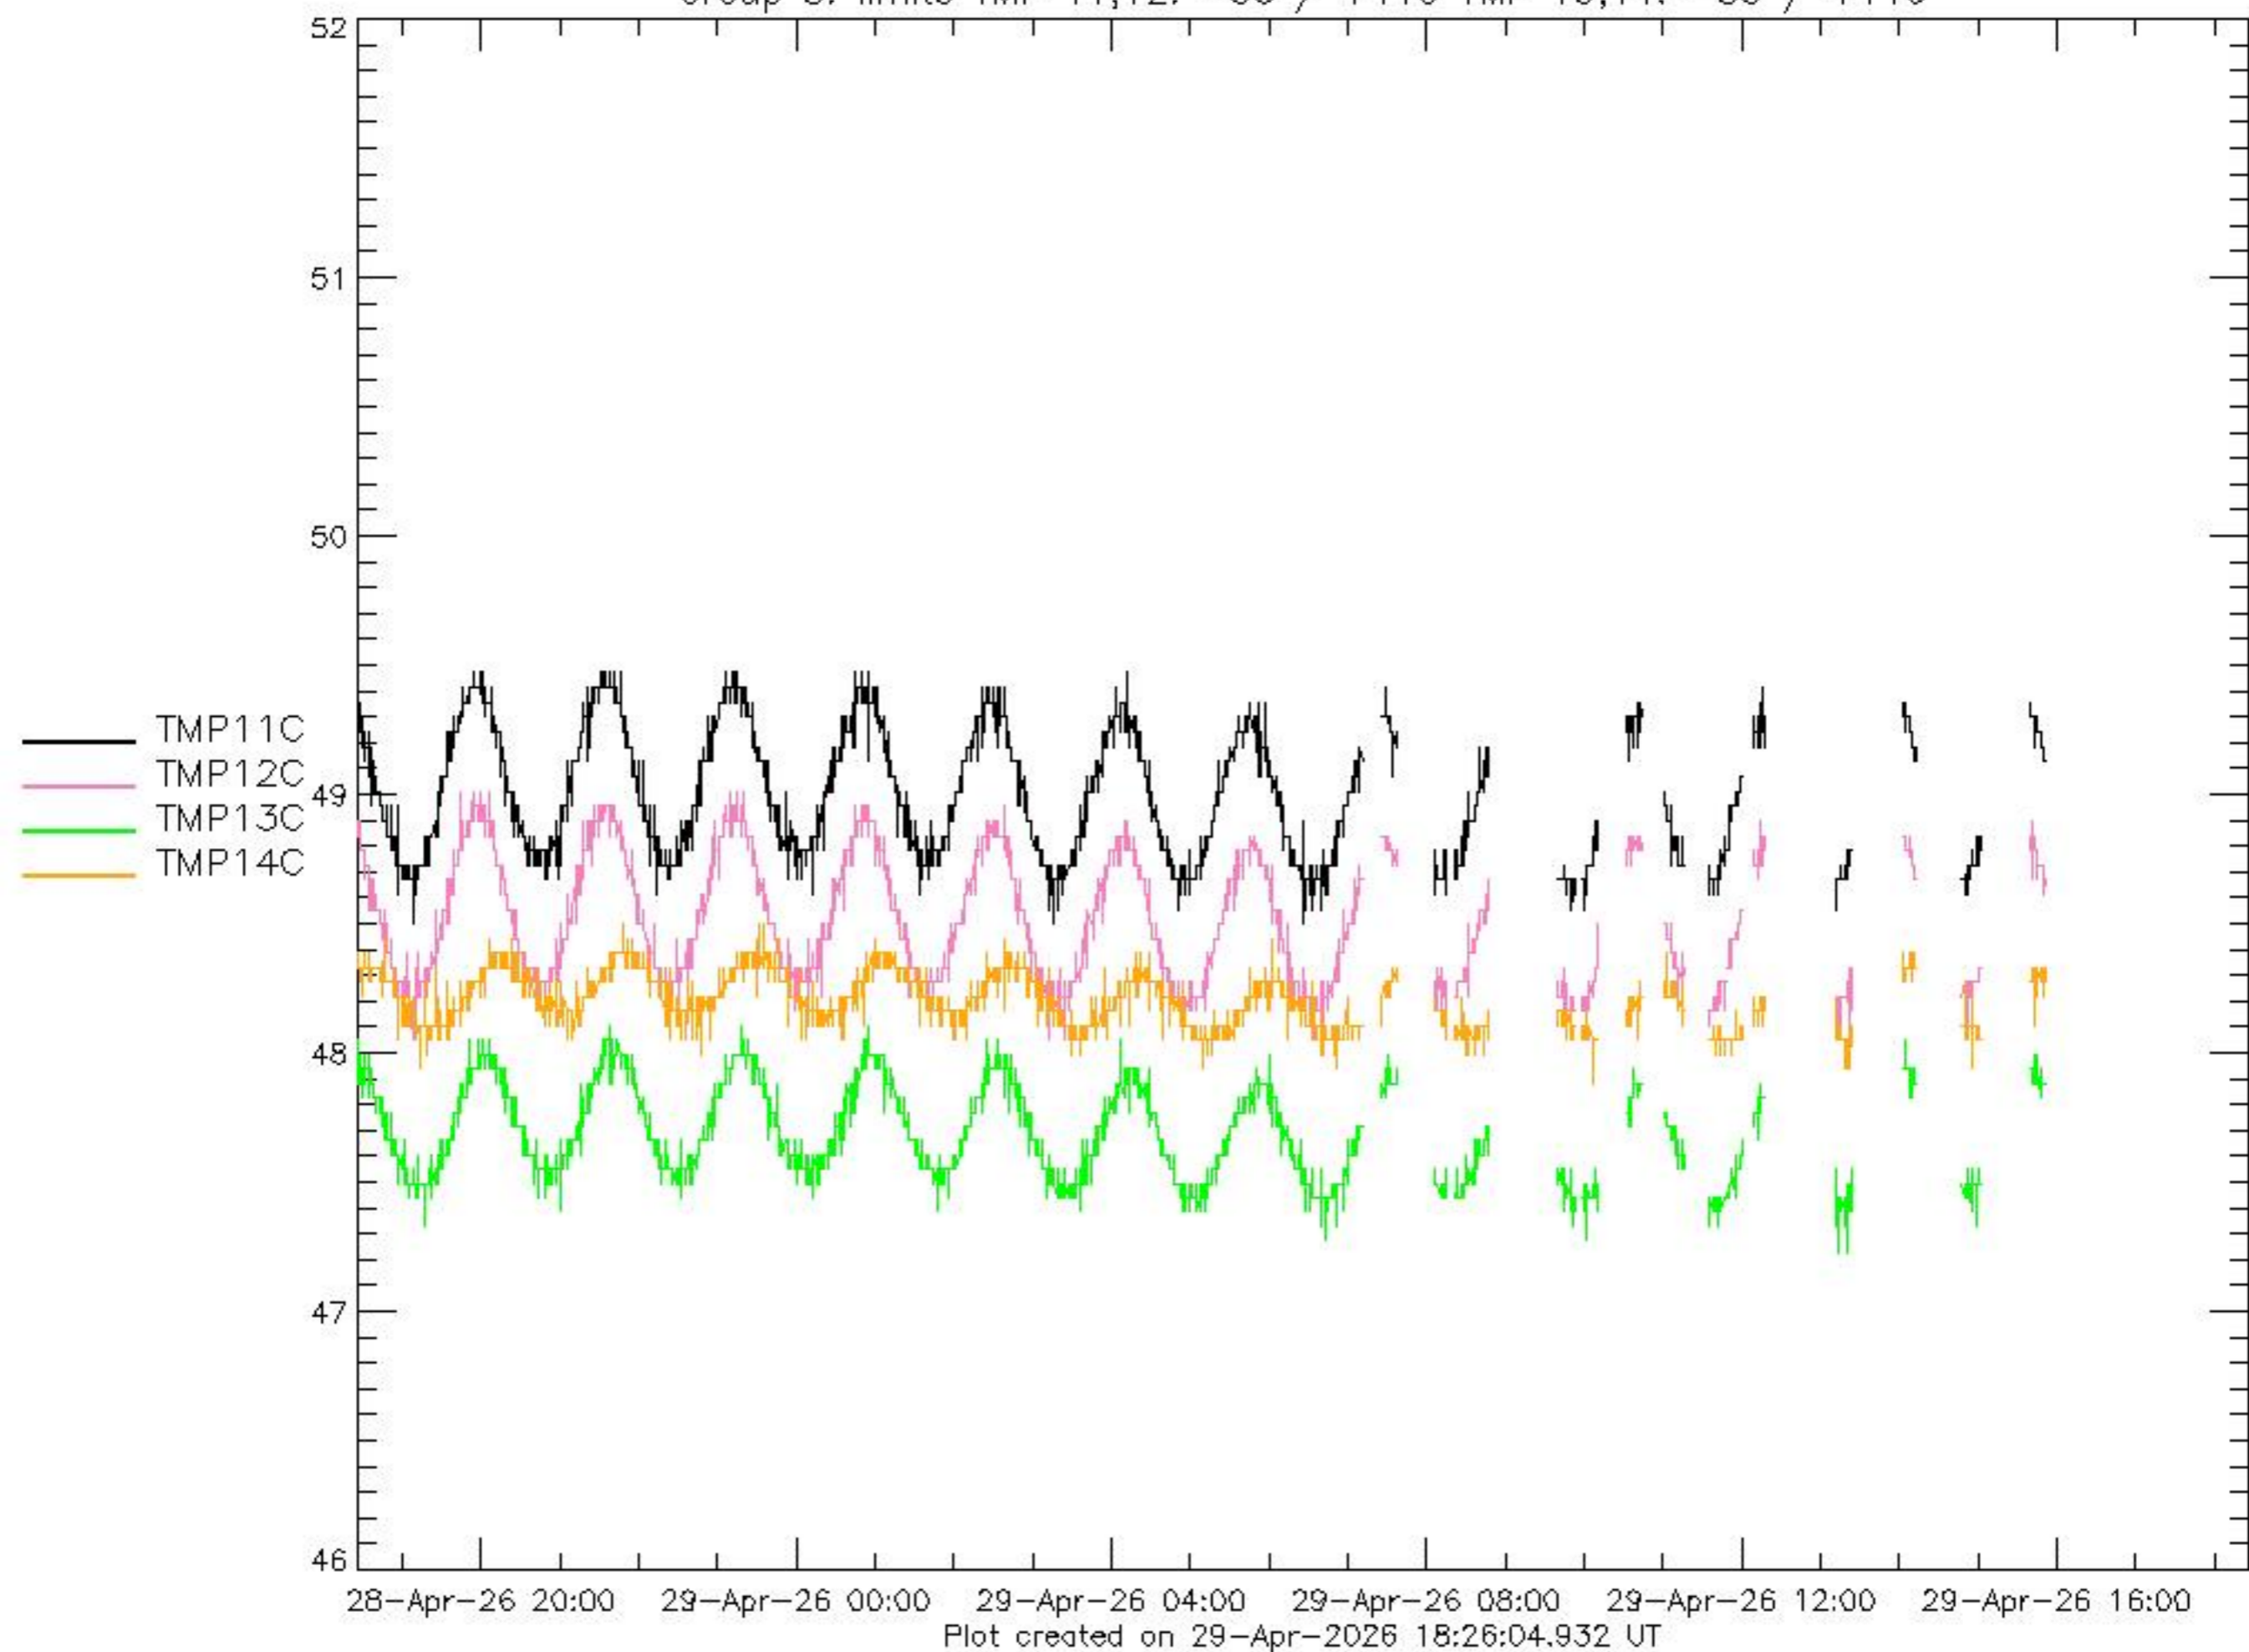

# E\_LST\_ACT\_STAT

Plot created on 29-Apr-2026 18:25:52.579 UT

Group 1: limits -50 / +110

Group 2: limits -50 / +60

Group 3: limits -50 / +60

Group 4: limits -55 / +70

Group 5: limits TMP 11,12: -50 / +110 TMP 13,14: -55 / +110

Plot created on 29-Apr-2026 18:26:04.932 UT

Group 6: limits TMP 15,16,17: -55 / +110

Group 7: limits TMP 10: -55 / +110

— TMP10C

28-Apr-26 20:00 29-Apr-26 00:00 29-Apr-26 04:00 29-Apr-26 08:00 29-Apr-26 12:00 29-Apr-26 16:00

Plot created on 29-Apr-2026 18:26:07.368 UT

P\_GND\_

Plot created on 29-Apr-2026 18:25:46.700 UT

P\_M15BV\_

Plot created on 29-Apr-2026 18:25:46.910 UT

P\_P15BV\_

Plot created on 29-Apr-2026 18:25:46.499 UT