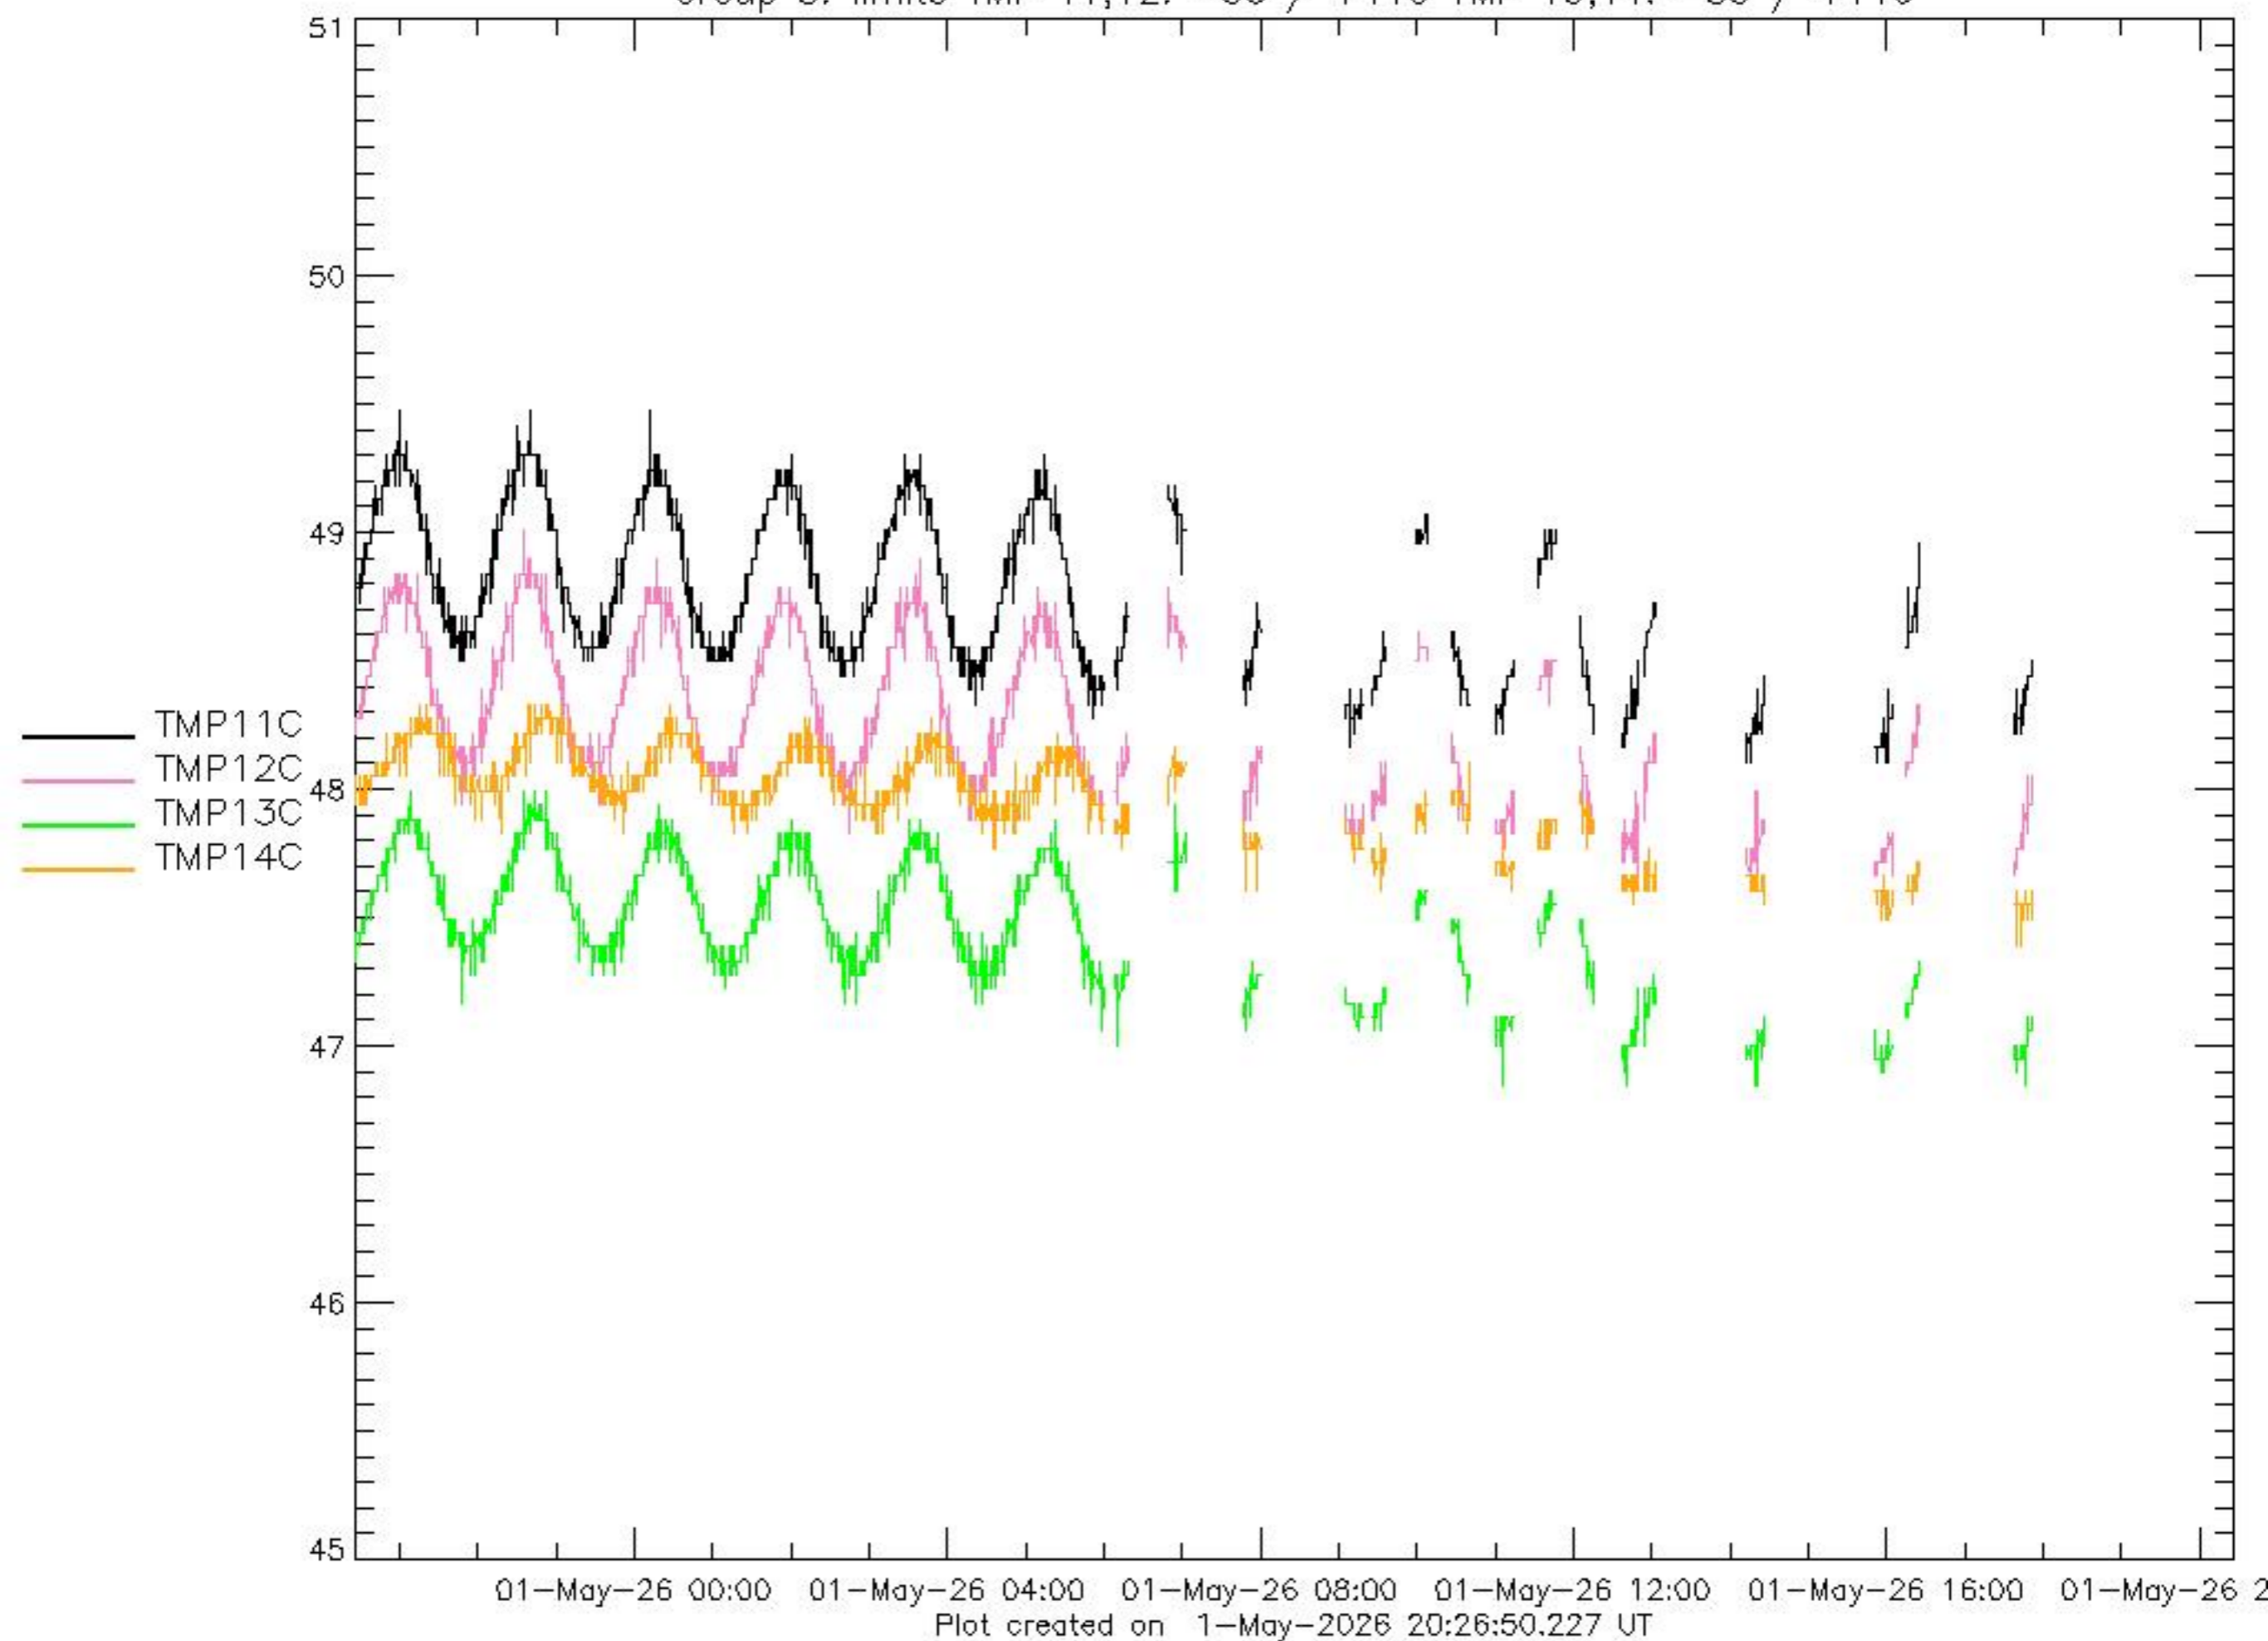

ECJD

Plot created on 1-May-2026 20:26:12.739 UT

E_FOC_POS

Plot created on 1-May-2026 20:26:12.534 UT

E_LST_ACT

Plot created on 1-May-2026 20:26:15.055 UT

E_LST_ACT_STAT

Group 1: limits -50 / +110

Plot created on 1-May-2026 20:26:21.991 UT

Group 2: limits -50 / +60

Group 3: limits -50 / +60

Plot created on 1-May-2026 20:26:39.859 UT

Group 4: limits -55 / +70

Group 5: limits TMP 11,12: -50 / +110 TMP 13,14: -55 / +110

Group 6: limits TMP 15,16,17: -55 / +110

Plot created on 1-May-2026 20:26:56.261 UT

Group 7: limits TMP 10: -55 / +110

— TMP10C

01-May-26 00:00 01-May-26 04:00 01-May-26 08:00 01-May-26 12:00 01-May-26 16:00 01-May-26 20:00

Plot created on 1-May-2026 20:26:58.458 UT

P_GND_

Plot created on 1-May-2026 20:26:09.008 UT

P_M15BV_

01-May-26 00:00 01-May-26 04:00 01-May-26 08:00 01-May-26 12:00 01-May-26 16:00 01-May-26 20:00

Plot created on 1-May-2026 20:26:09.251 UT