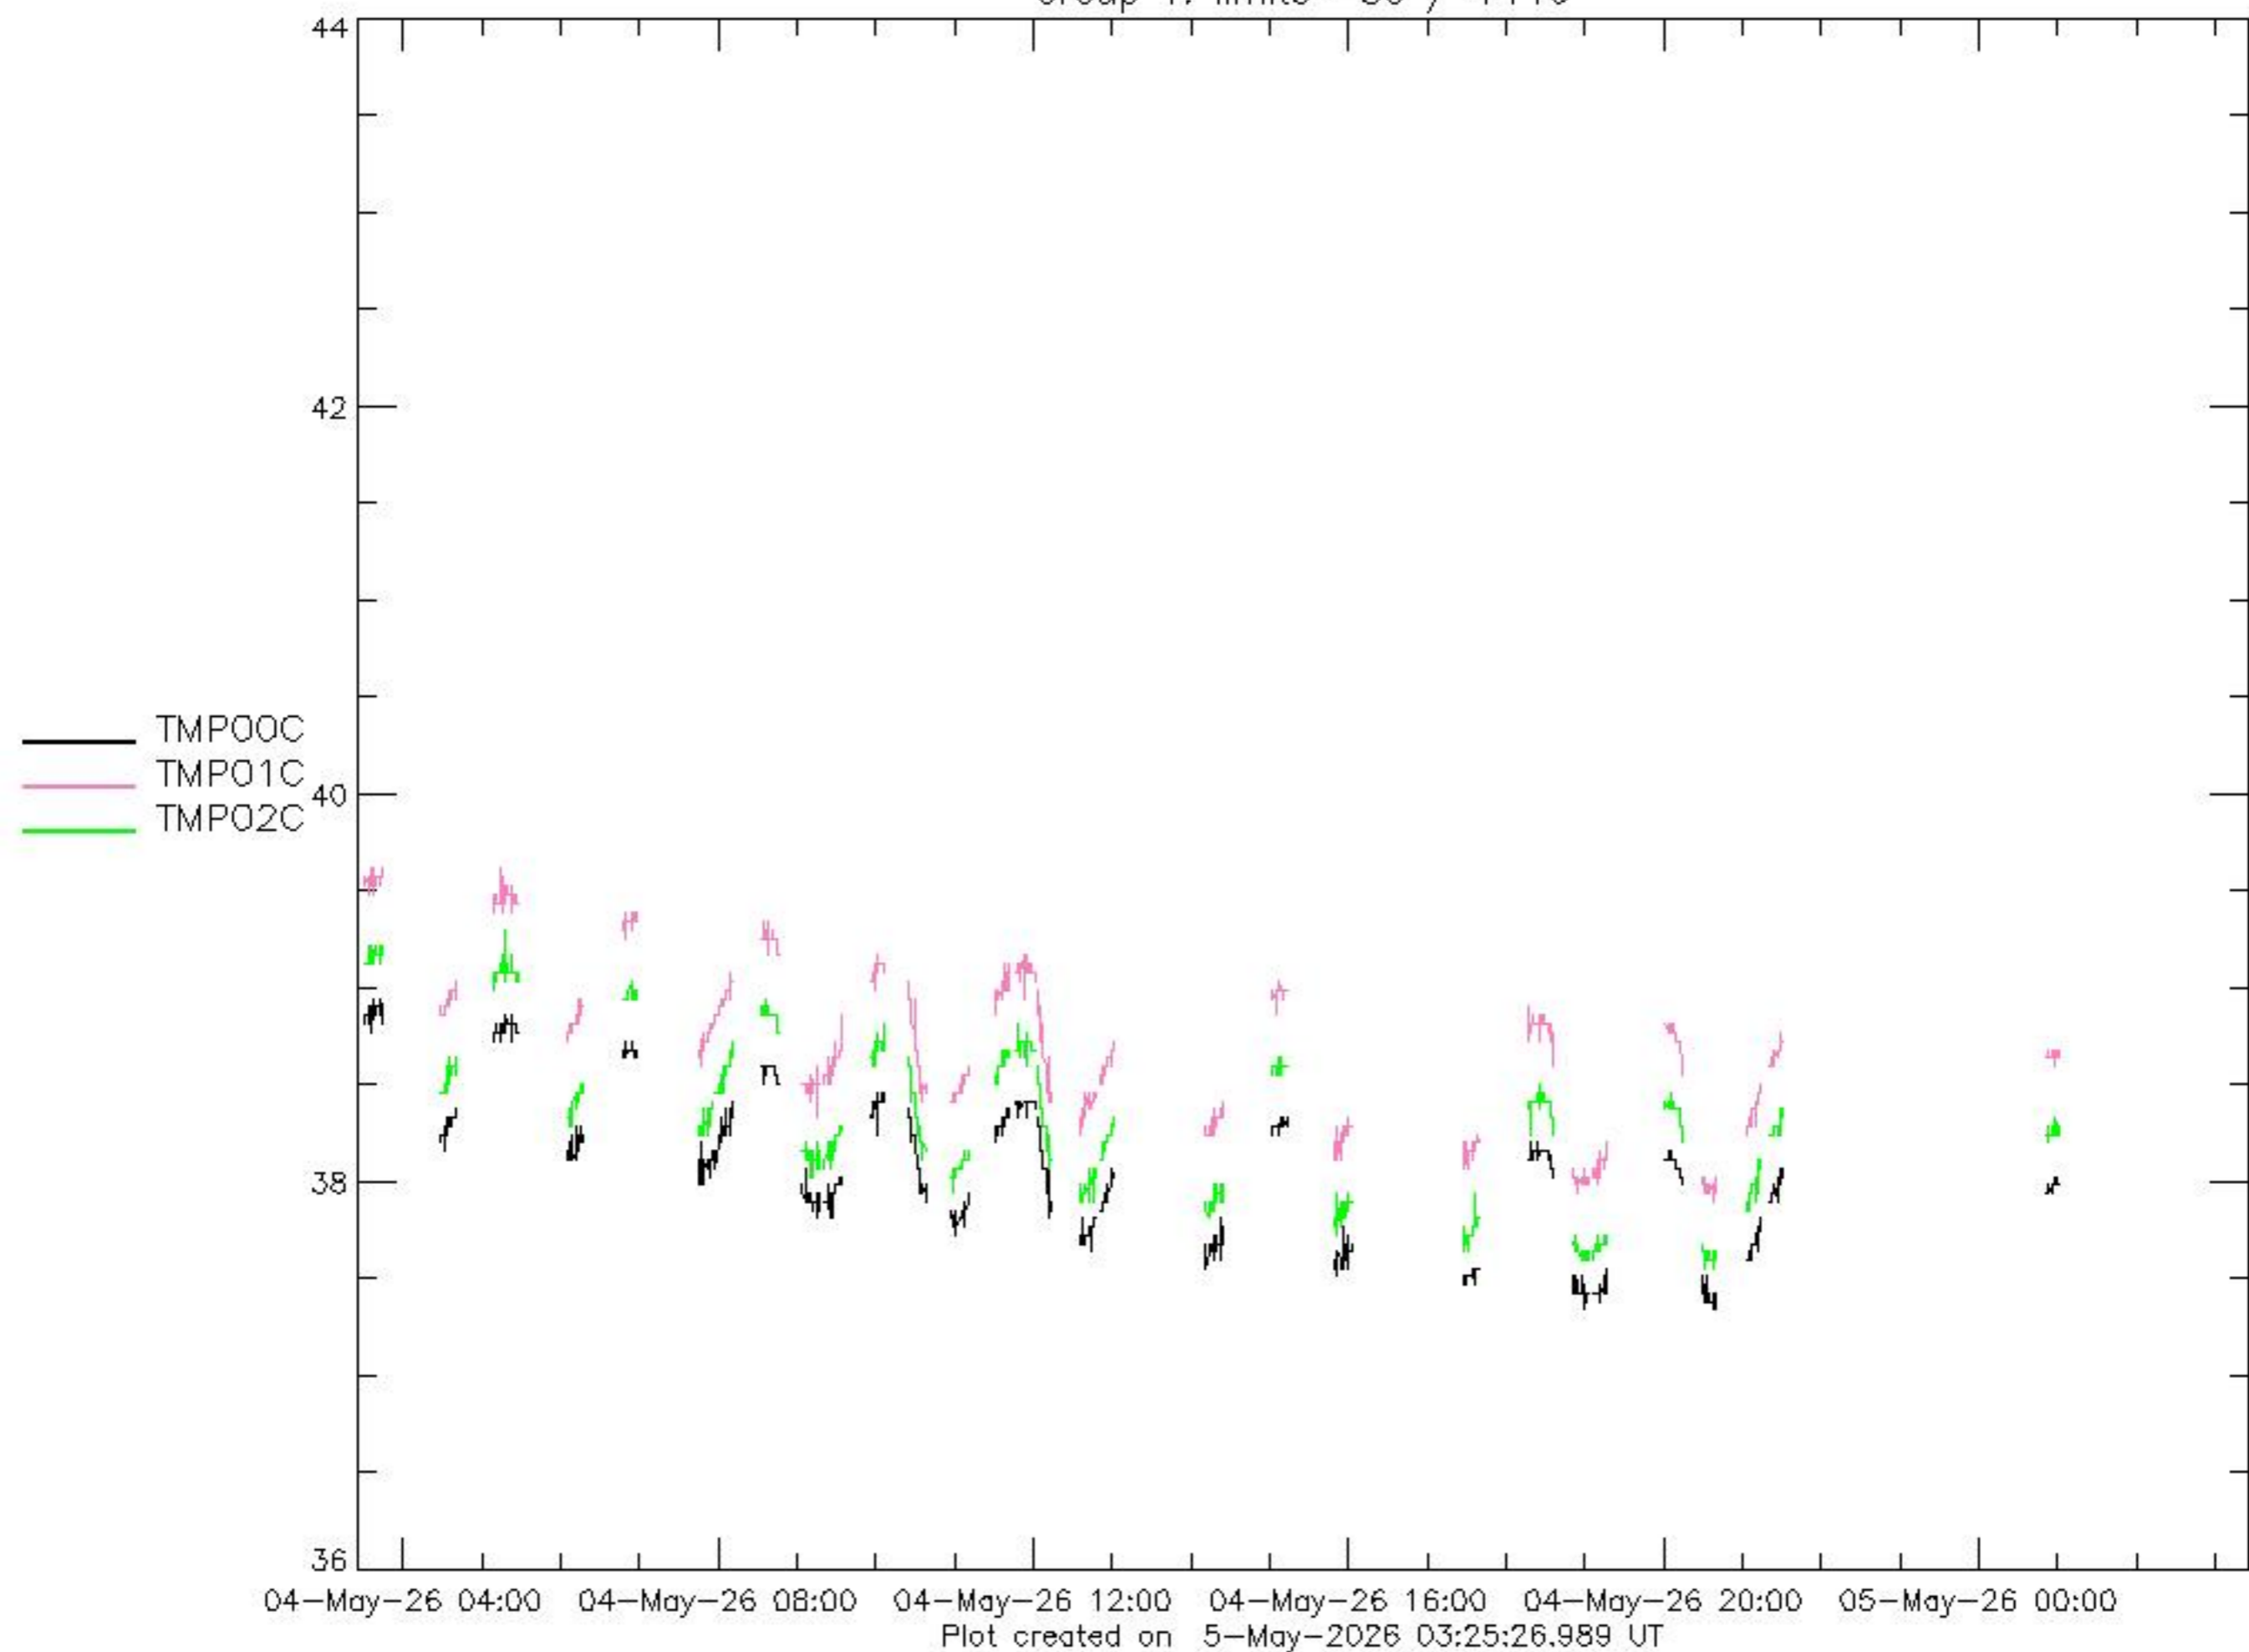

# E\_LST\_ACT\_STAT

Plot created on 5-May-2026 03:25:25.719 UT

— TMPO0C  
— TMPO1C  
— TMPO2C

04-May-26 04:00 04-May-26 08:00 04-May-26 12:00 04-May-26 16:00 04-May-26 20:00 05-May-26 00:00

Plot created on 5-May-2026 03:25:26.989 UT

Group 3: limits -50 / +60

Group 4: limits -55 / +70

Group 5: limits TMP 11,12: -50 / +110 TMP 13,14: -55 / +110

Group 6: limits TMP 15,16,17: -55 / +110

Plot created on 5-May-2026 03:25:34.114 UT

Group 7: limits TMP 10: -55 / +110

Plot created on 5-May-2026 03:25:34.514 UT

P\_GND\_

Plot created on 5-May-2026 03:25:22.611 UT

P\_M15BV\_

04-May-26 04:00 04-May-26 08:00 04-May-26 12:00 04-May-26 16:00 04-May-26 20:00 05-May-26 00:00

Plot created on 5-May-2026 03:25:22.710 UT