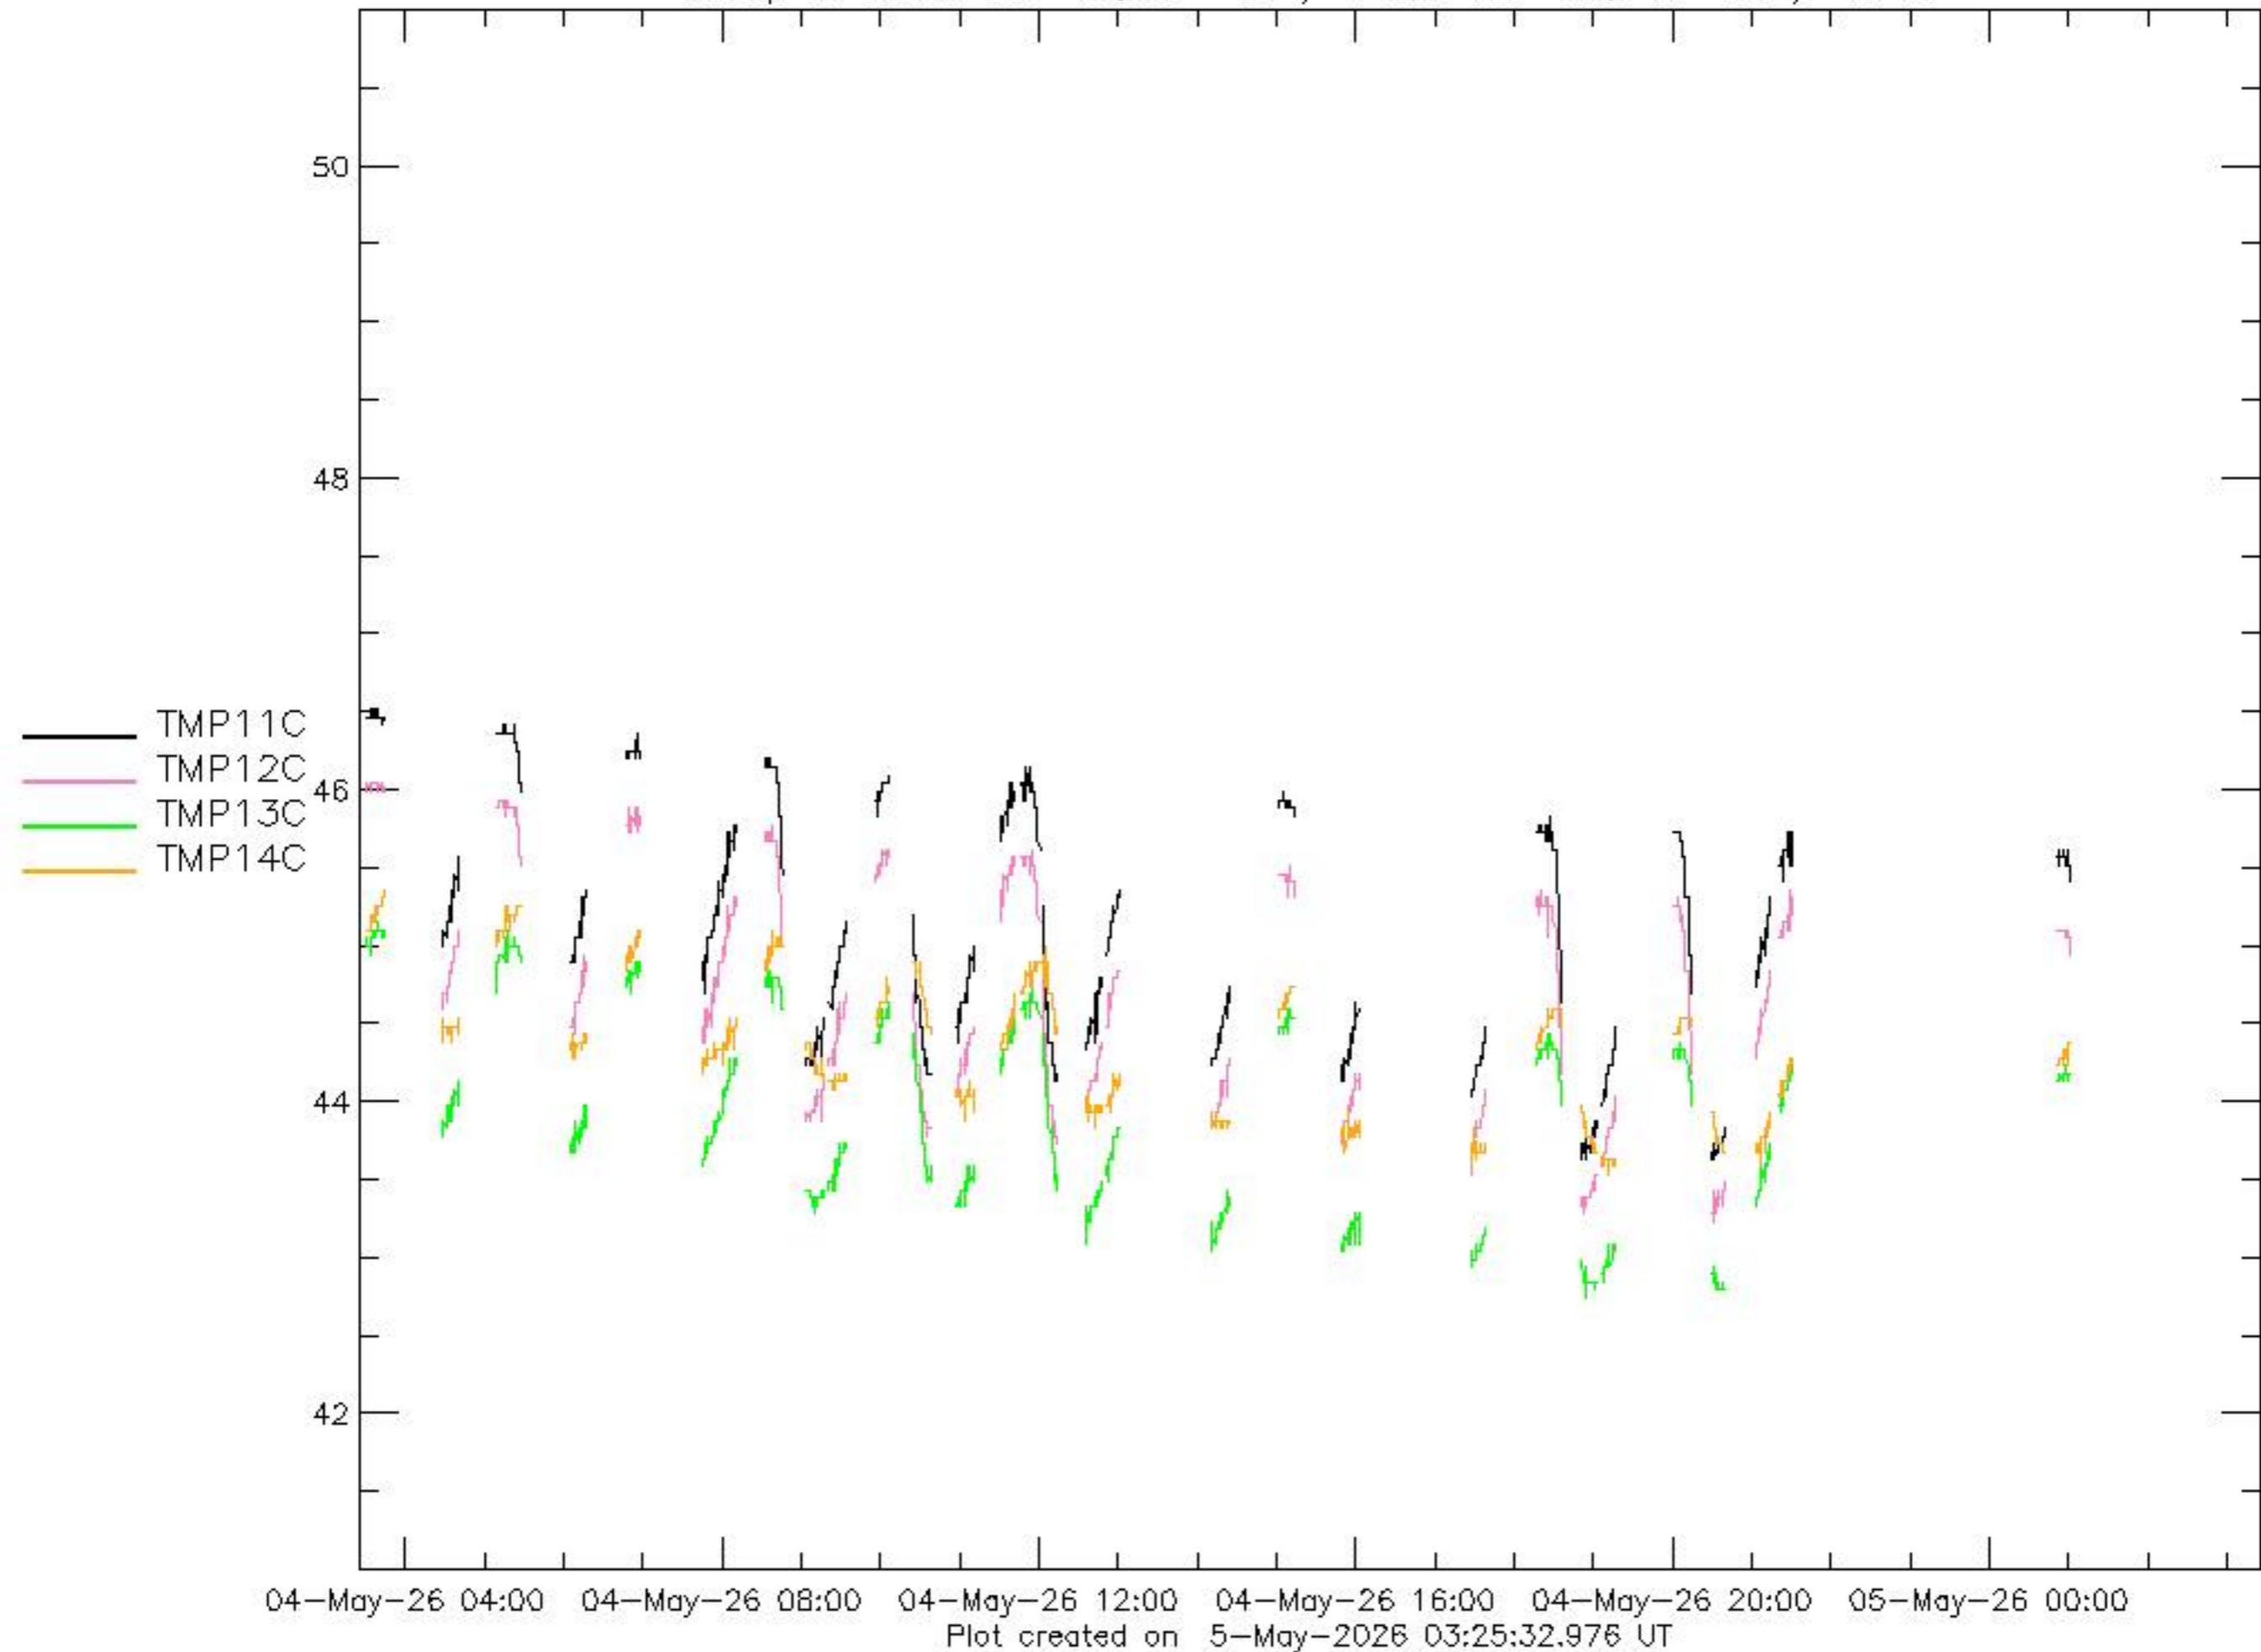

# E\_LST\_ACT\_STAT

Plot created on 5-May-2026 03:25:25.719 UT

— TMPO0C  
— TMPO1C  
— TMPO2C

04-May-26 04:00 04-May-26 08:00 04-May-26 12:00 04-May-26 16:00 04-May-26 20:00 05-May-26 00:00

Plot created on 5-May-2026 03:25:26.989 UT

Group 3: limits -50 / +60

Group 4: limits -55 / +70

Group 5: limits TMP 11,12: -50 / +110 TMP 13,14: -55 / +110

Group 6: limits TMP 15,16,17: -55 / +110

Plot created on 5-May-2026 03:25:34.114 UT

Group 7: limits TMP 10: -55 / +110

Plot created on 5-May-2026 03:25:34.514 UT

P\_GND\_

Plot created on 5-May-2026 03:25:22.611 UT

P\_M15BV\_

04-May-26 04:00 04-May-26 08:00 04-May-26 12:00 04-May-26 16:00 04-May-26 20:00 05-May-26 00:00

Plot created on 5-May-2026 03:25:22.710 UT