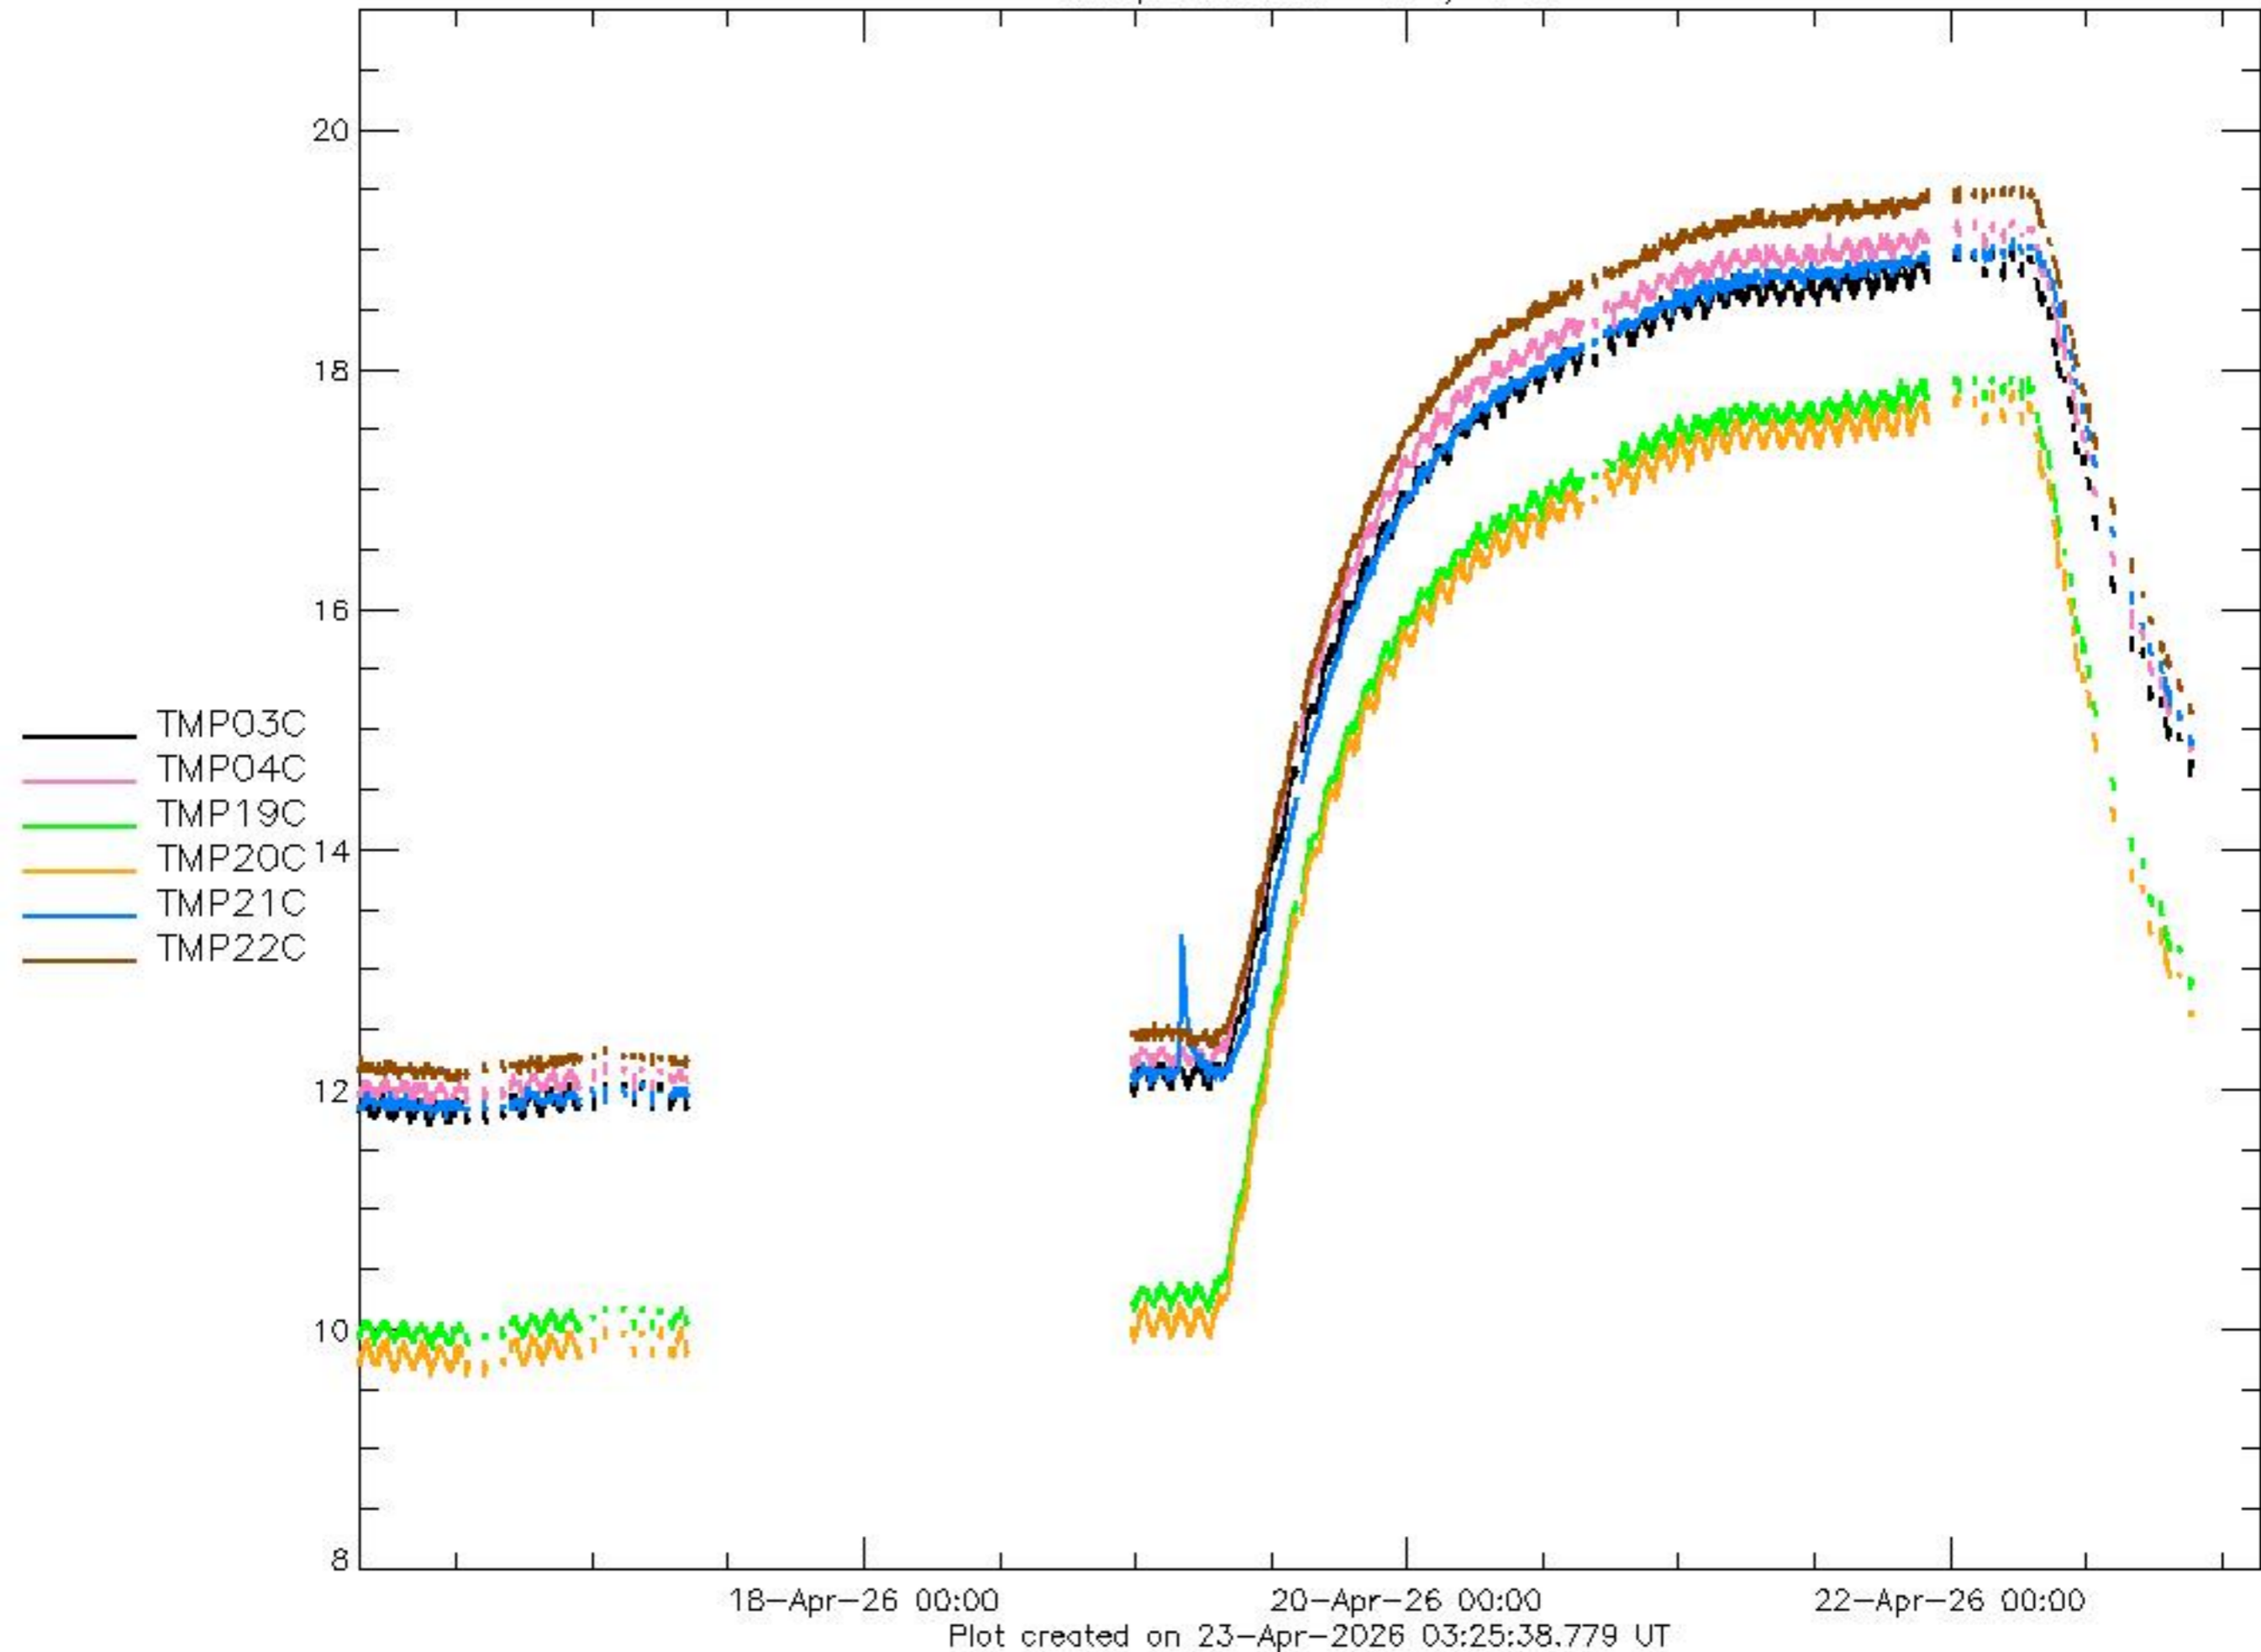

18-Apr-26 00:00 20-Apr-26 00:00 22-Apr-26 00:00

Plot created on 23-Apr-2026 03:25:36.724 UT

Group 3: limits -50 / +60

Group 5: limits TMP 11,12: -50 / +110 TMP 13,14: -55 / +110

Group 6: limits TMP 15,16,17: -55 / +110