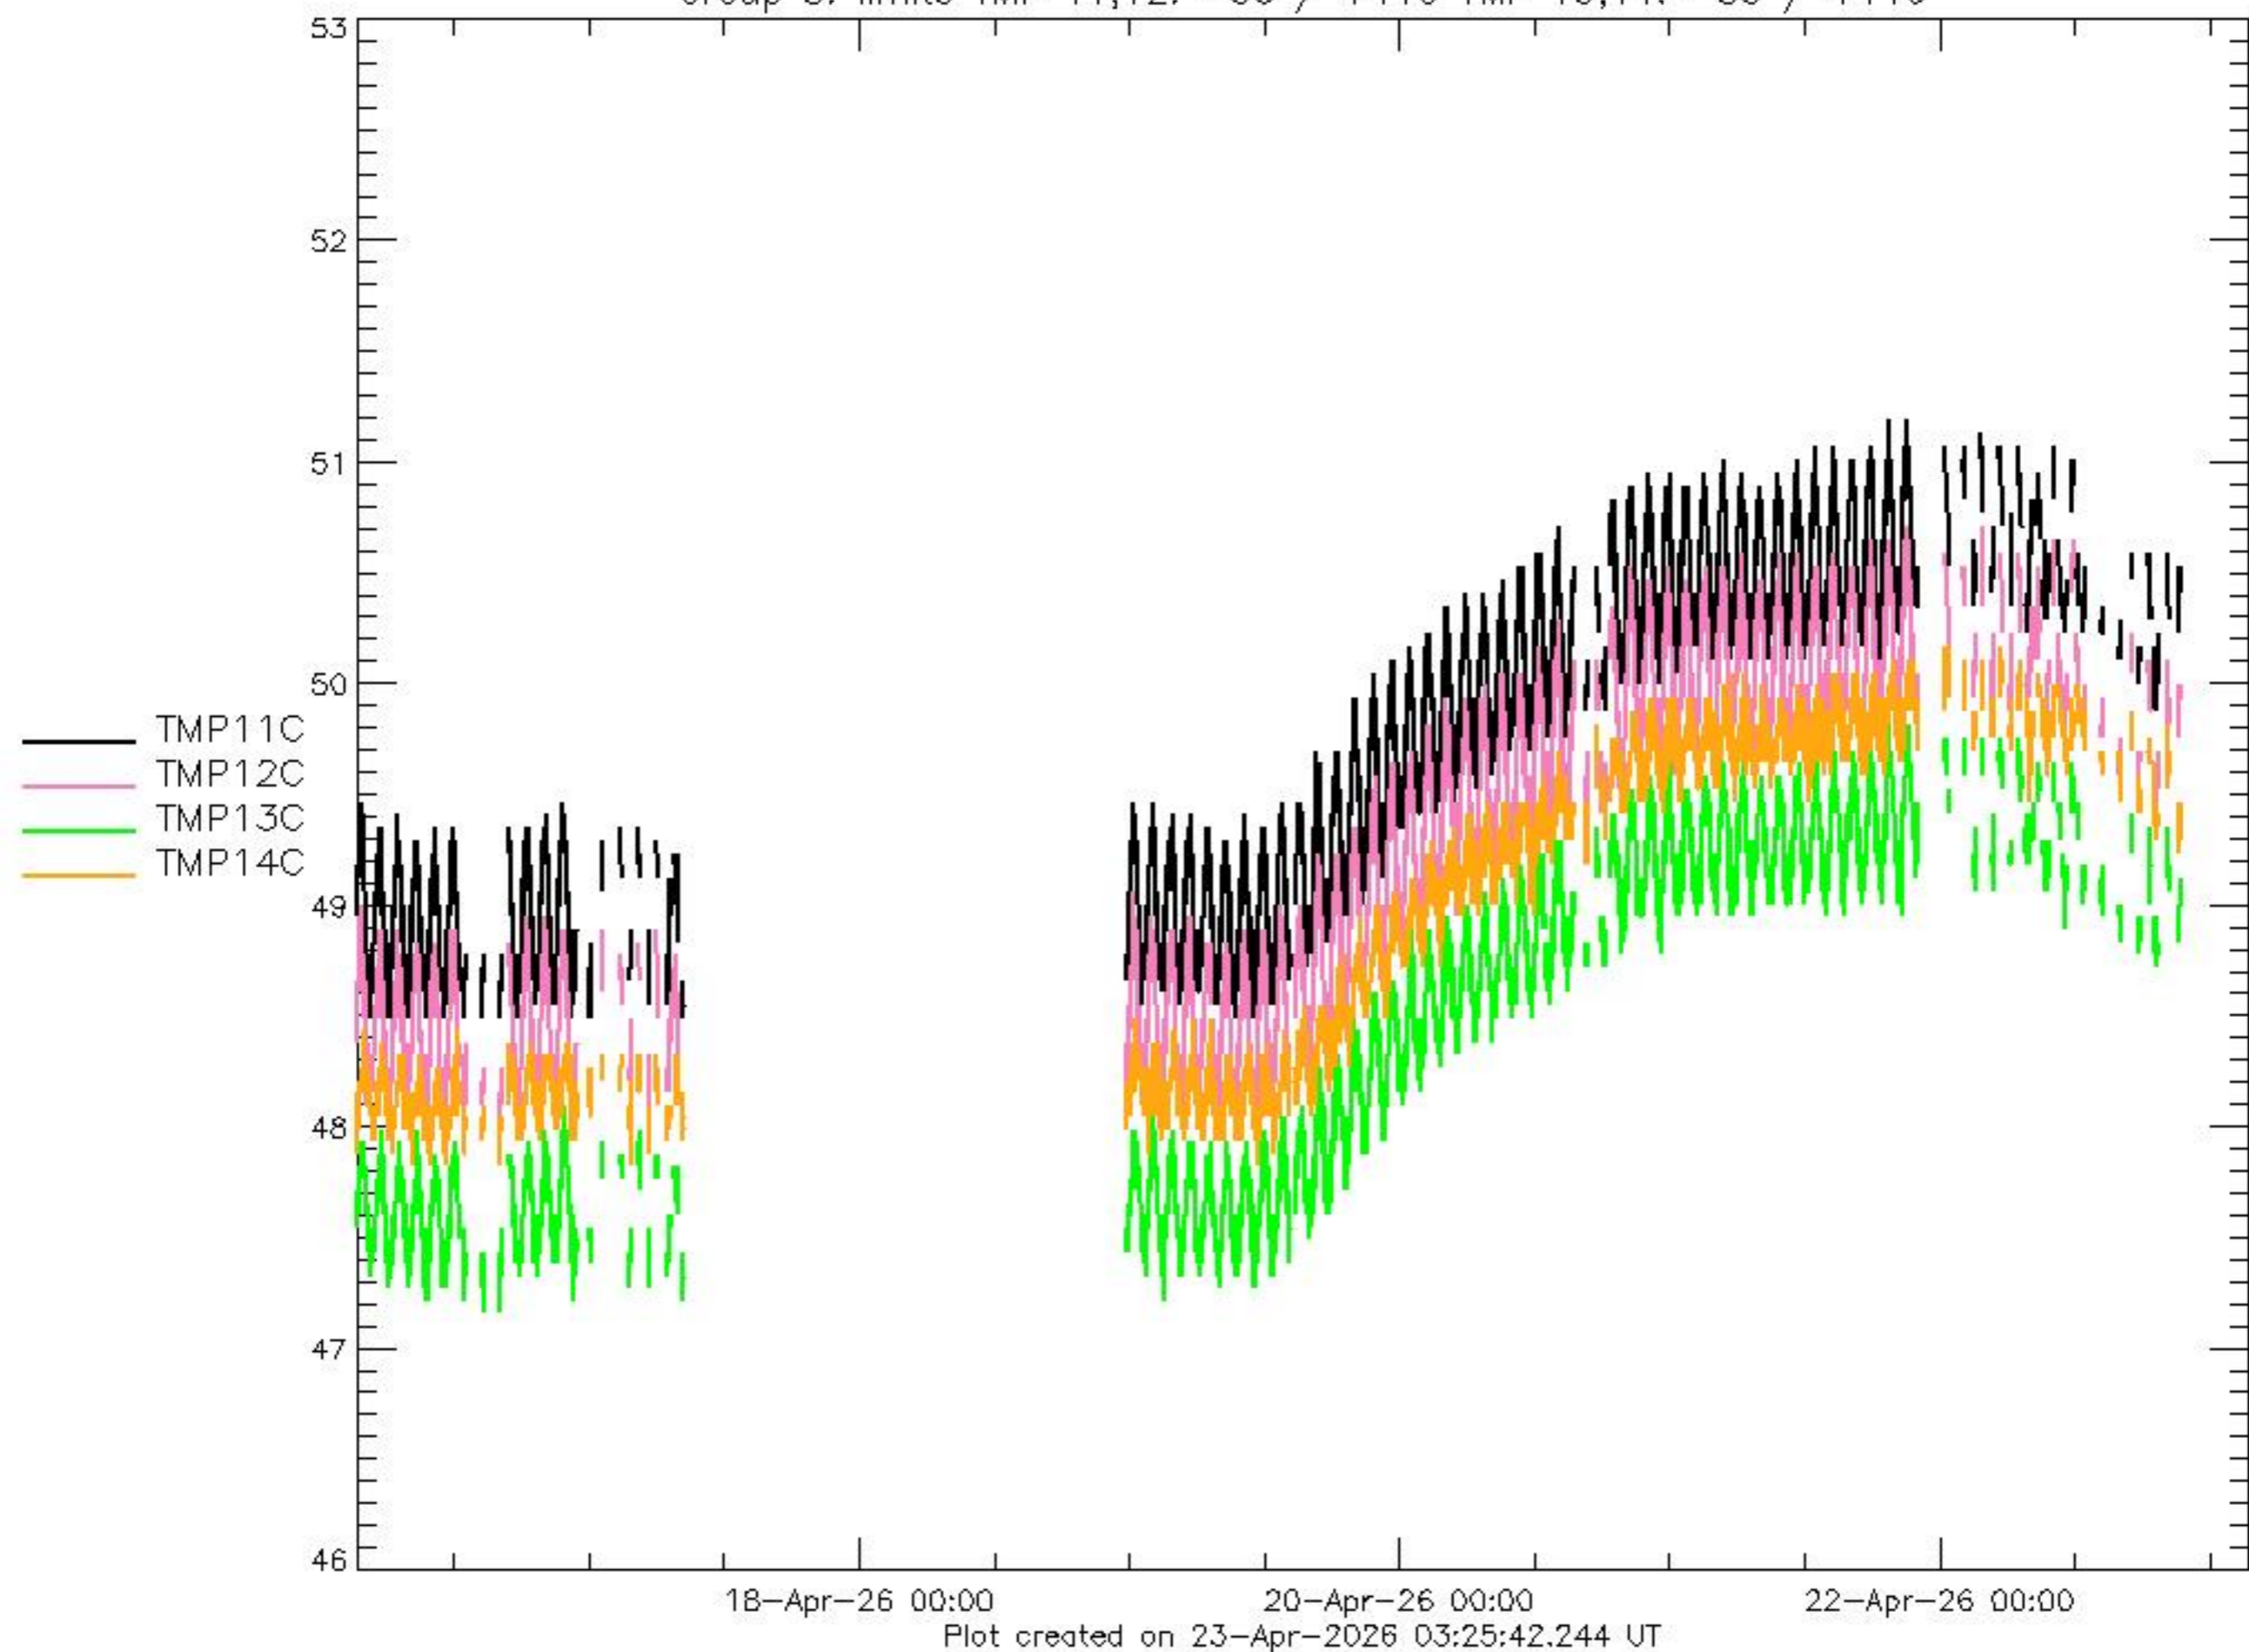

18-Apr-26 00:00 20-Apr-26 00:00 22-Apr-26 00:00

Plot created on 23-Apr-2026 03:25:36.724 UT

Group 3: limits -50 / +60

Group 5: limits TMP 11,12: -50 / +110 TMP 13,14: -55 / +110

Group 6: limits TMP 15,16,17: -55 / +110