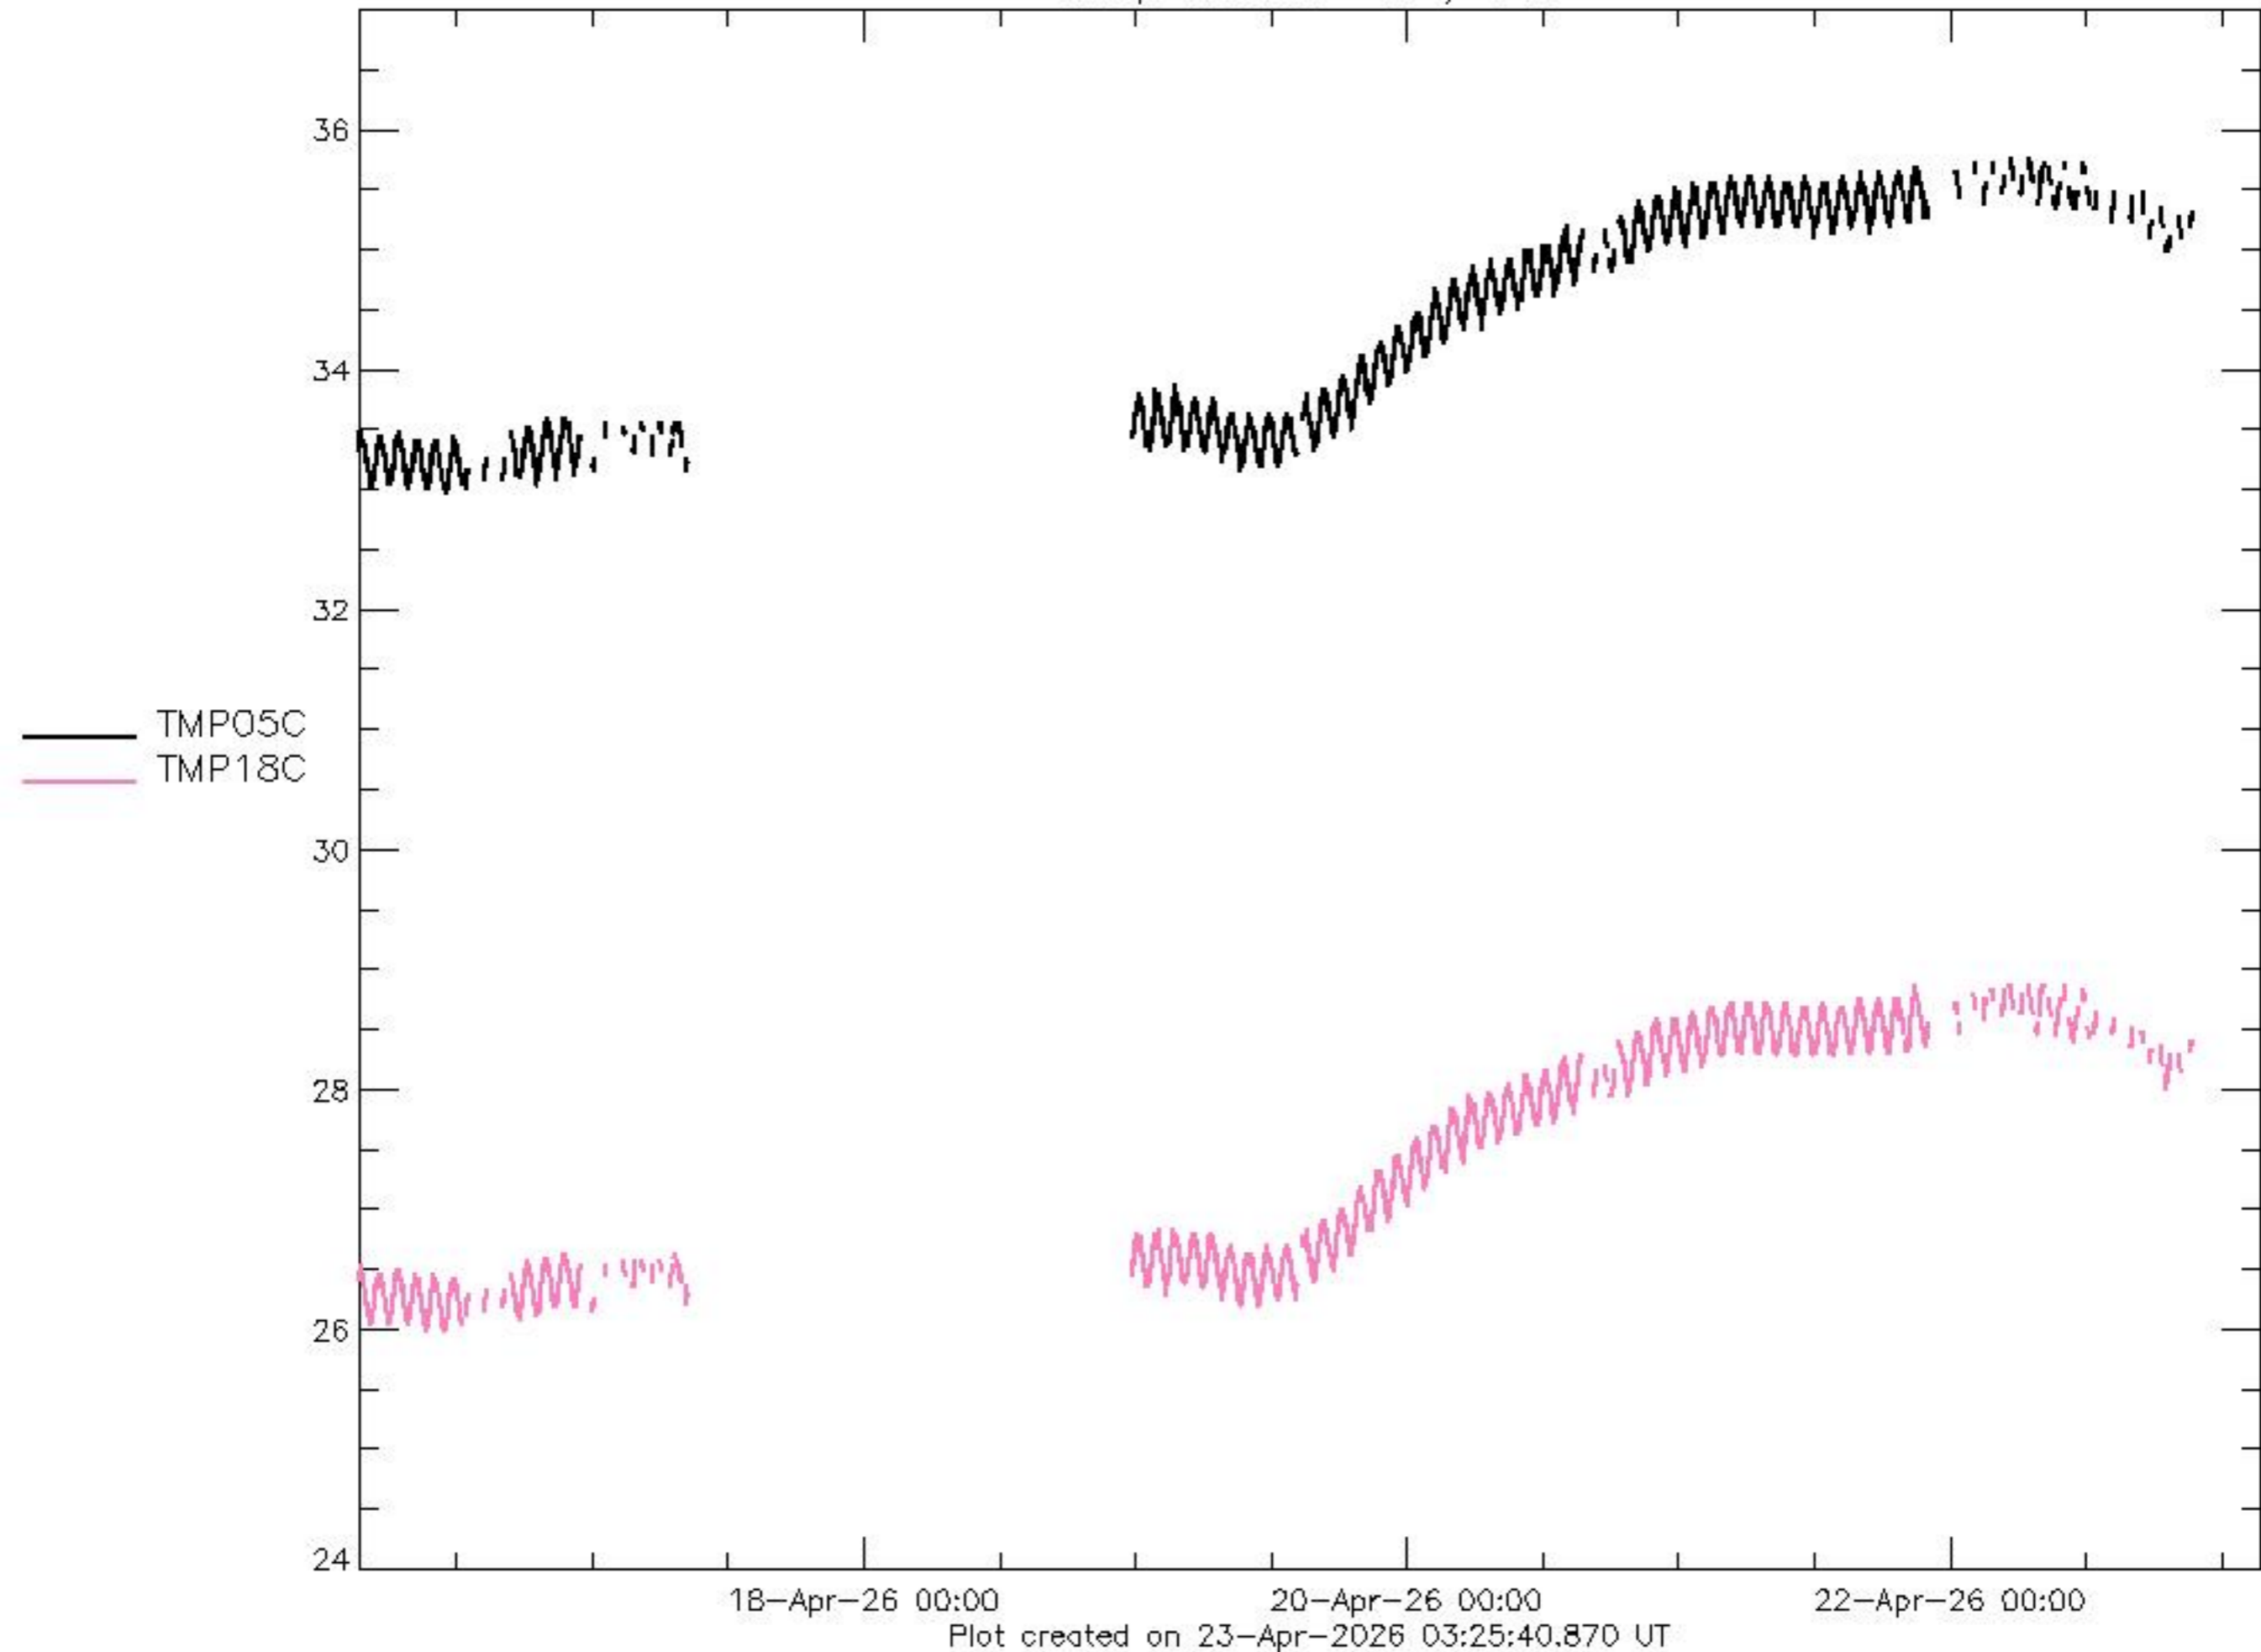

18-Apr-26 00:00 20-Apr-26 00:00 22-Apr-26 00:00

Plot created on 23-Apr-2026 03:25:36.724 UT

Group 3: limits -50 / +60

Group 5: limits TMP 11,12: -50 / +110 TMP 13,14: -55 / +110

Group 6: limits TMP 15,16,17: -55 / +110