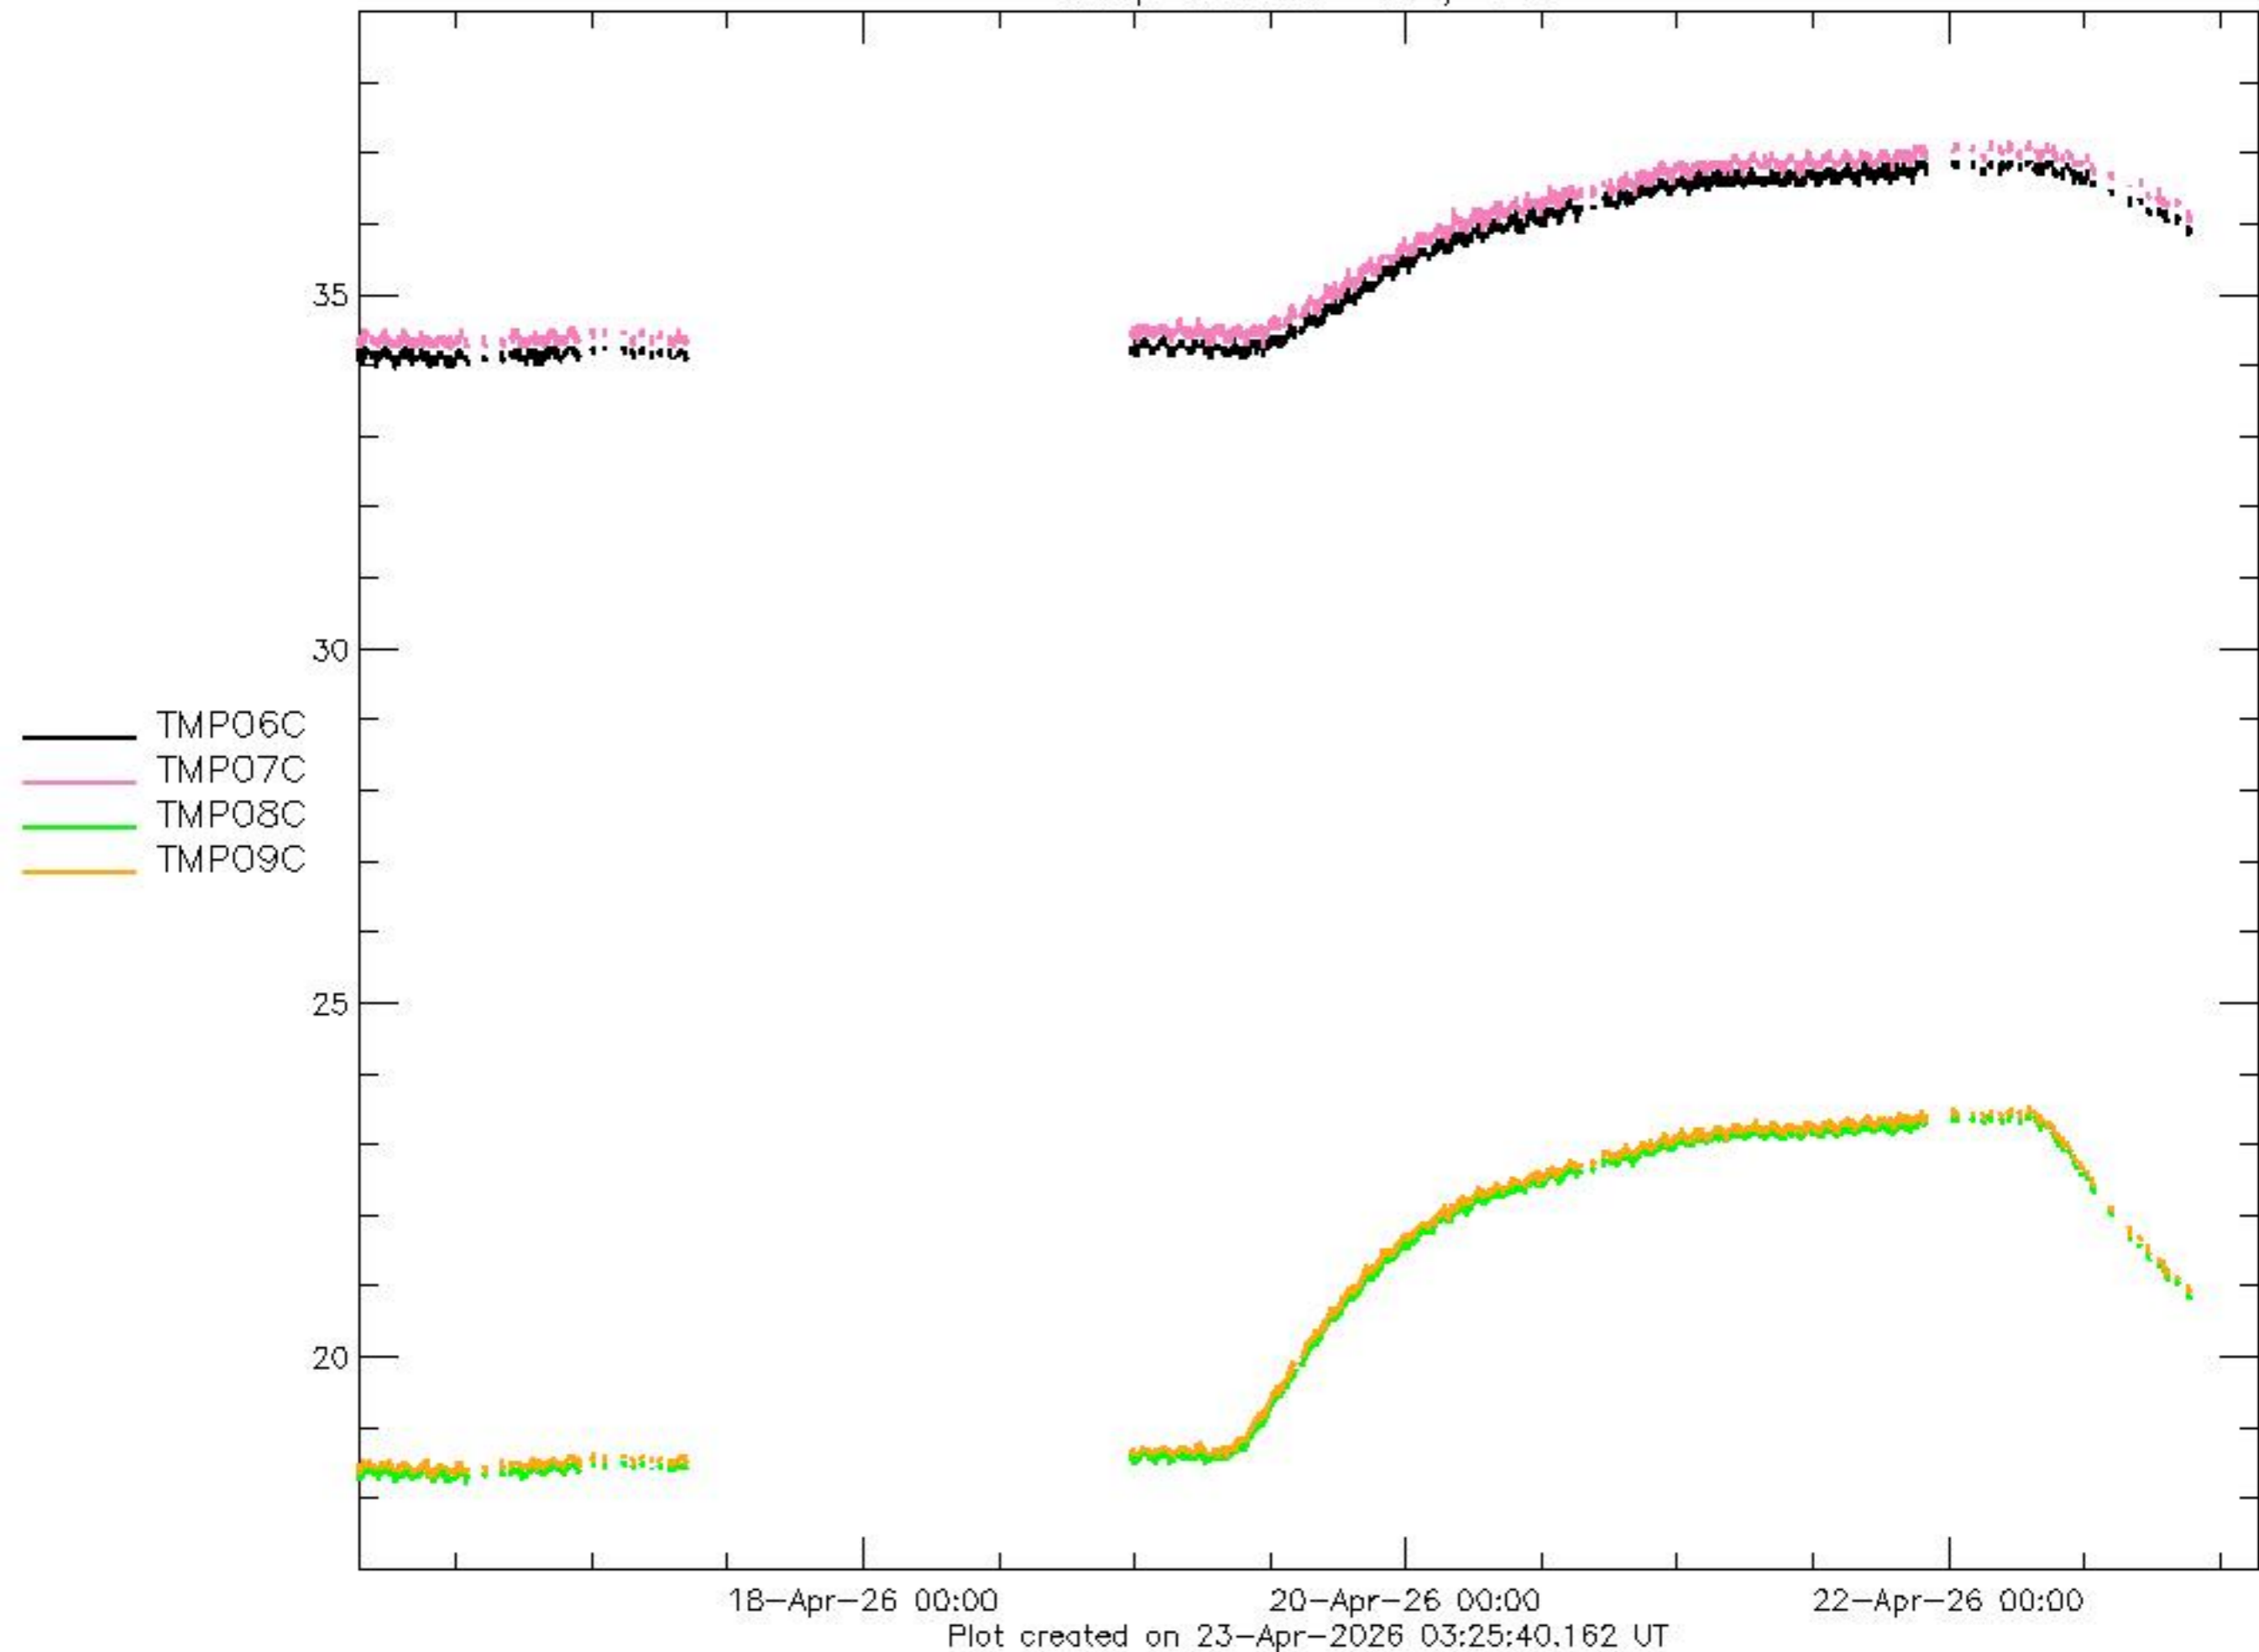

18-Apr-26 00:00 20-Apr-26 00:00 22-Apr-26 00:00

Plot created on 23-Apr-2026 03:25:36.724 UT

Group 3: limits -50 / +60

Group 5: limits TMP 11,12: -50 / +110 TMP 13,14: -55 / +110

Group 6: limits TMP 15,16,17: -55 / +110