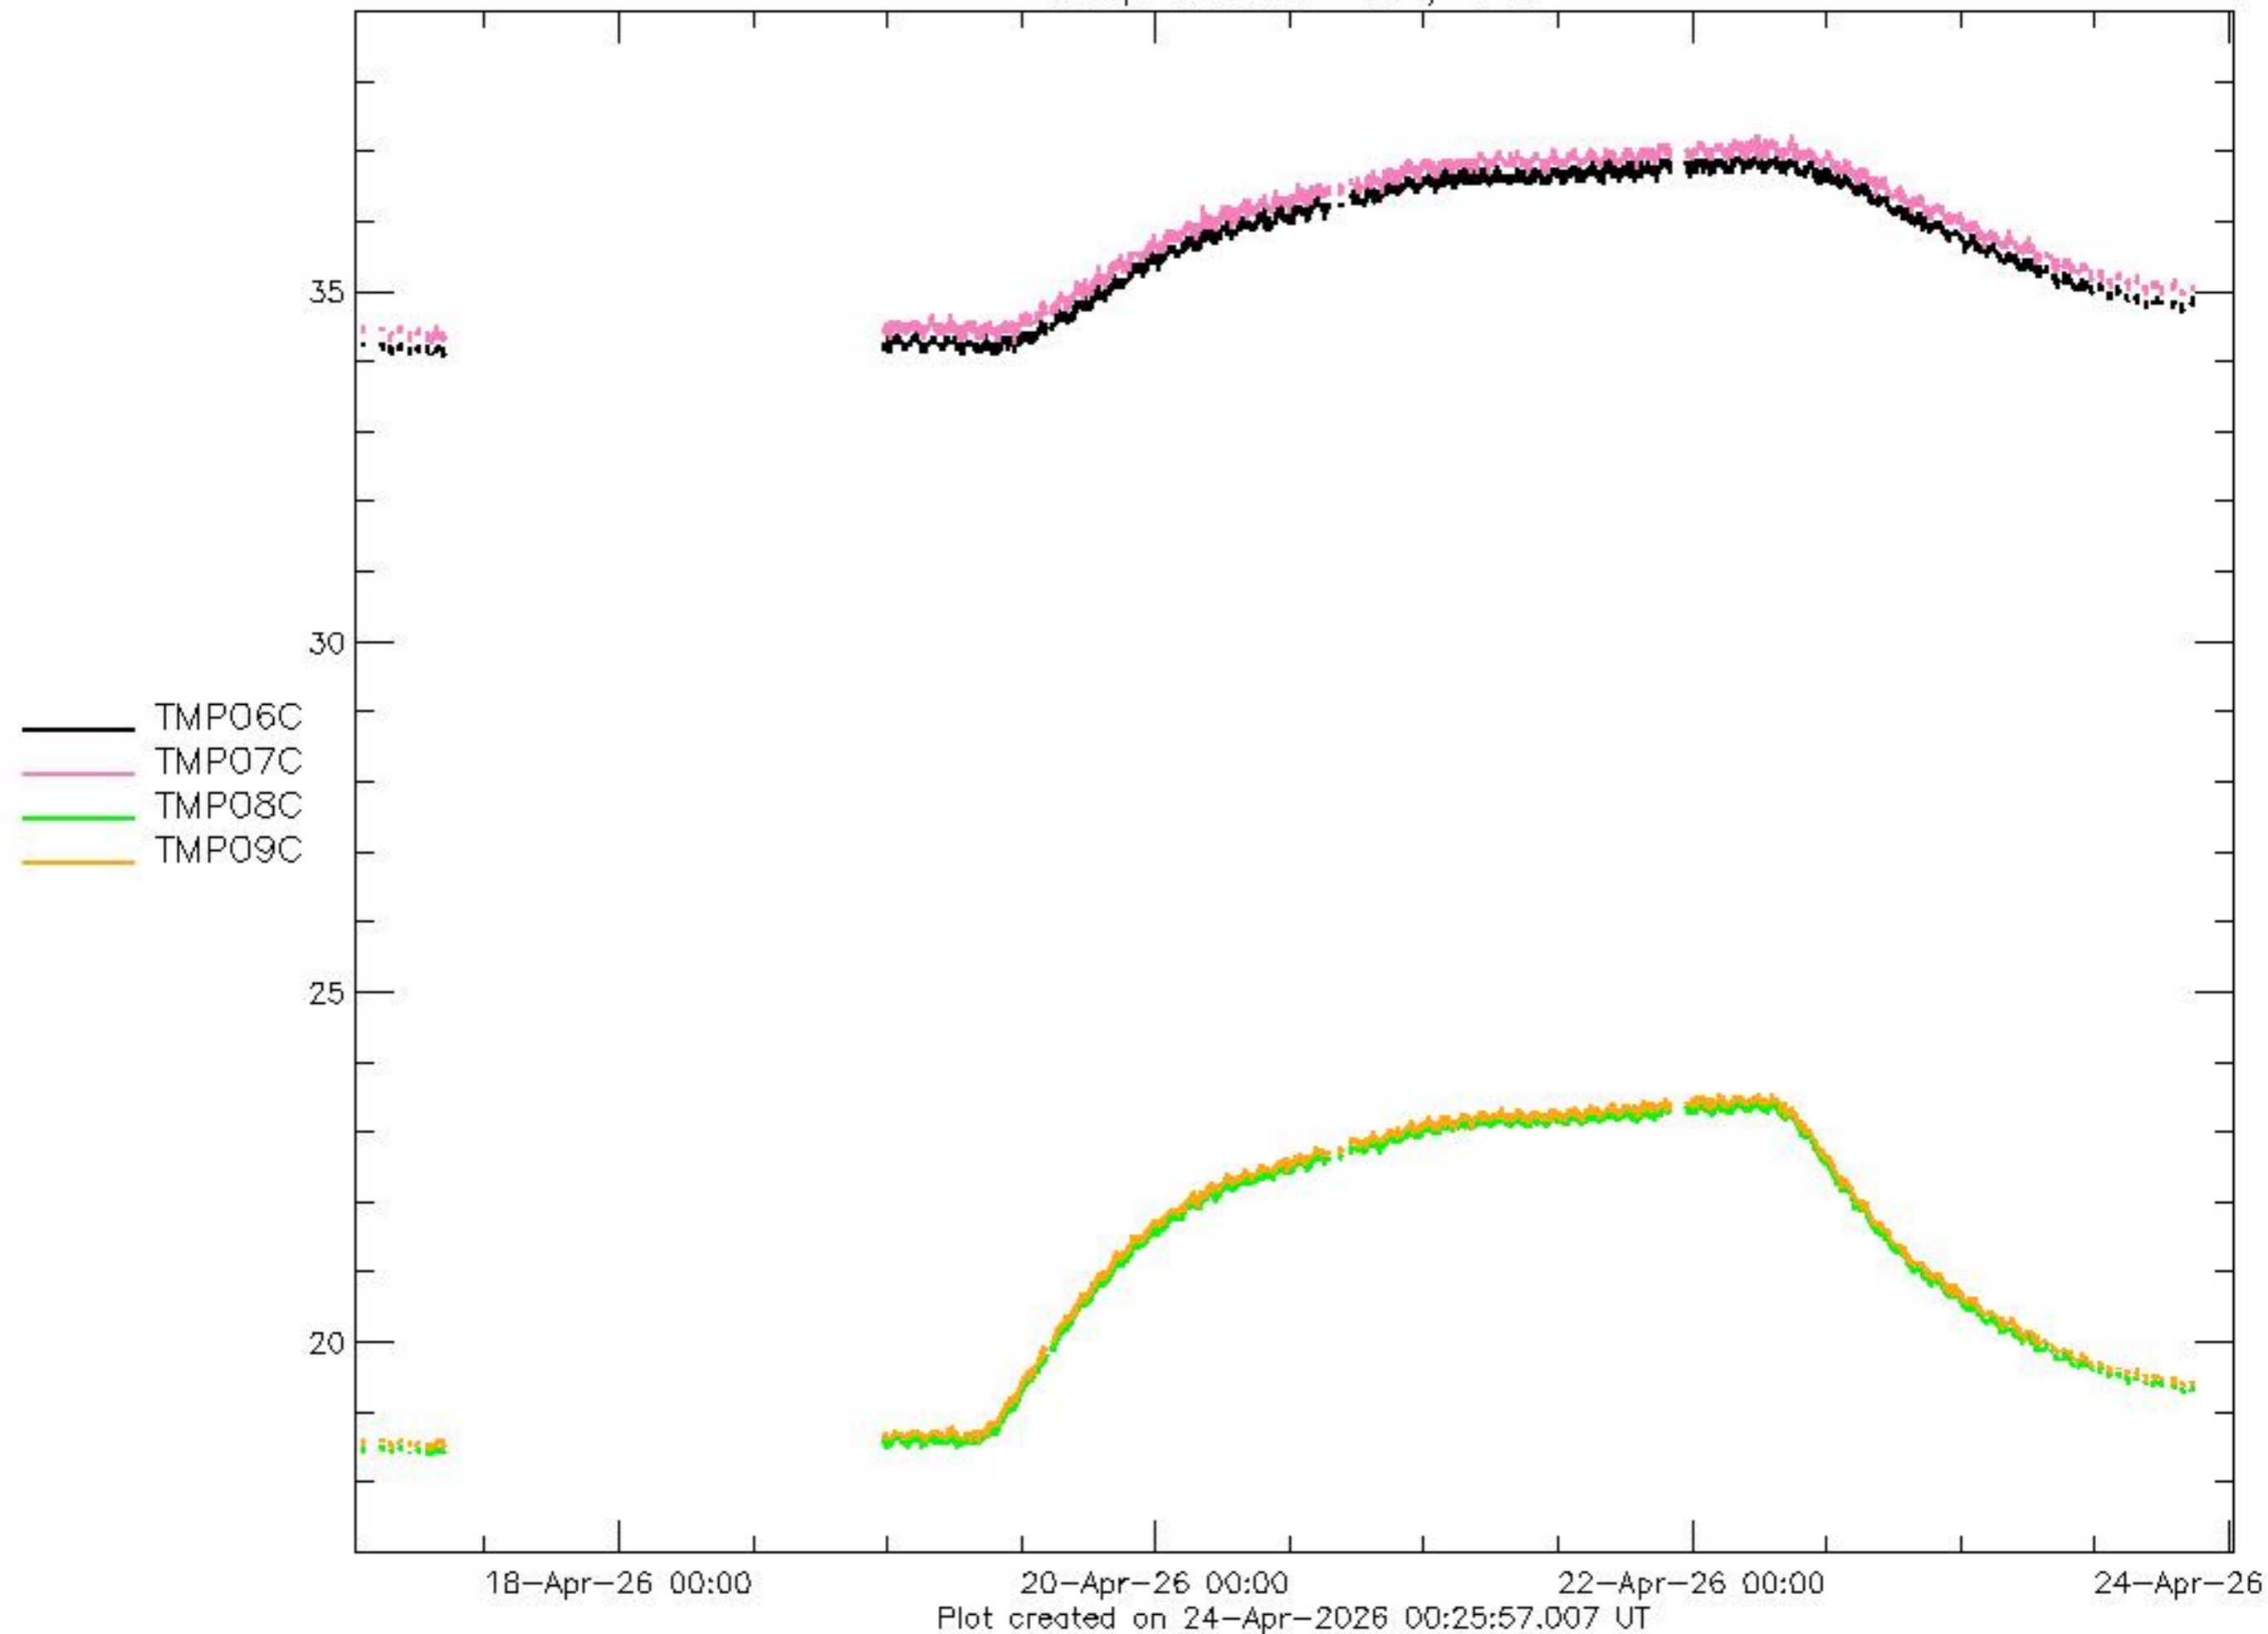

Group 1: limits -50 / +110

Group 2: limits -50 / +60

Group 3: limits -50 / +60

Group 5: limits TMP 11,12: -50 / +110 TMP 13,14: -55 / +110

Group 6: limits TMP 15,16,17: -55 / +110

— TMP10C

18-Apr-26 00:00

20-Apr-26 00:00

22-Apr-26 00:00

24-Apr-26