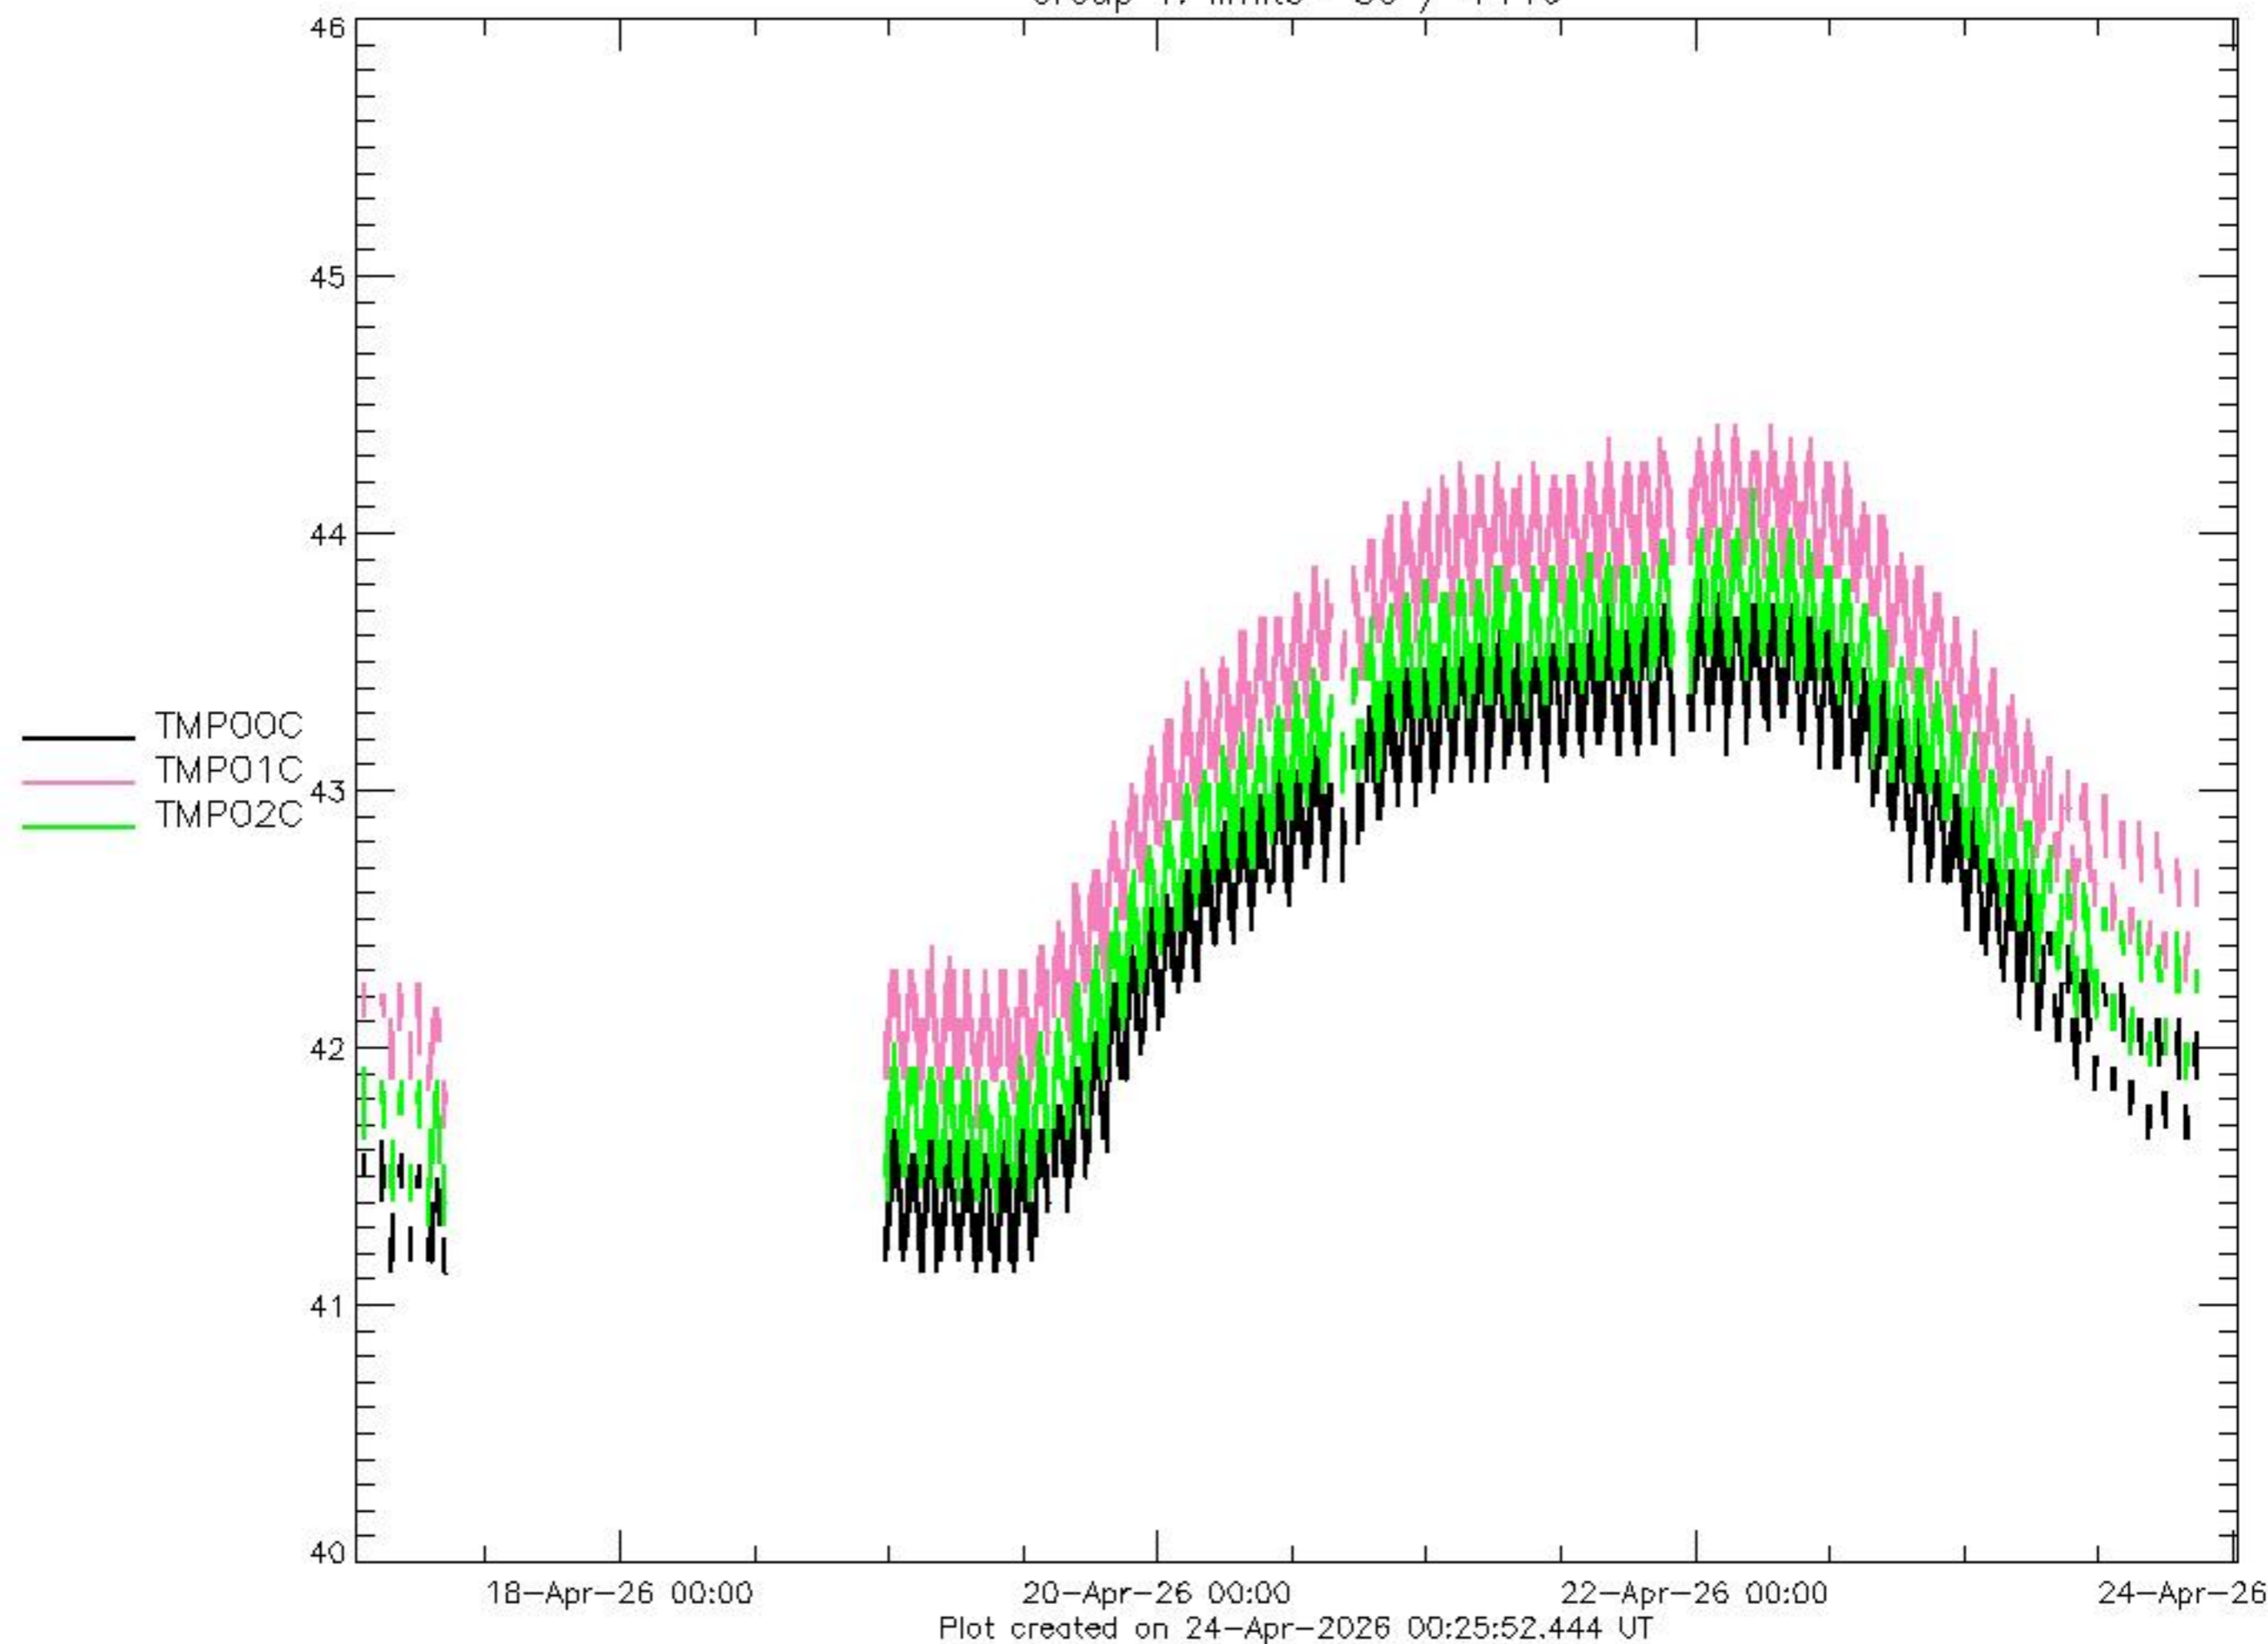

Group 1: limits -50 / +110

Group 2: limits -50 / +60

Group 3: limits -50 / +60

Group 5: limits TMP 11,12: -50 / +110 TMP 13,14: -55 / +110

Group 6: limits TMP 15,16,17: -55 / +110

— TMP10C

18-Apr-26 00:00

20-Apr-26 00:00

22-Apr-26 00:00

24-Apr-26