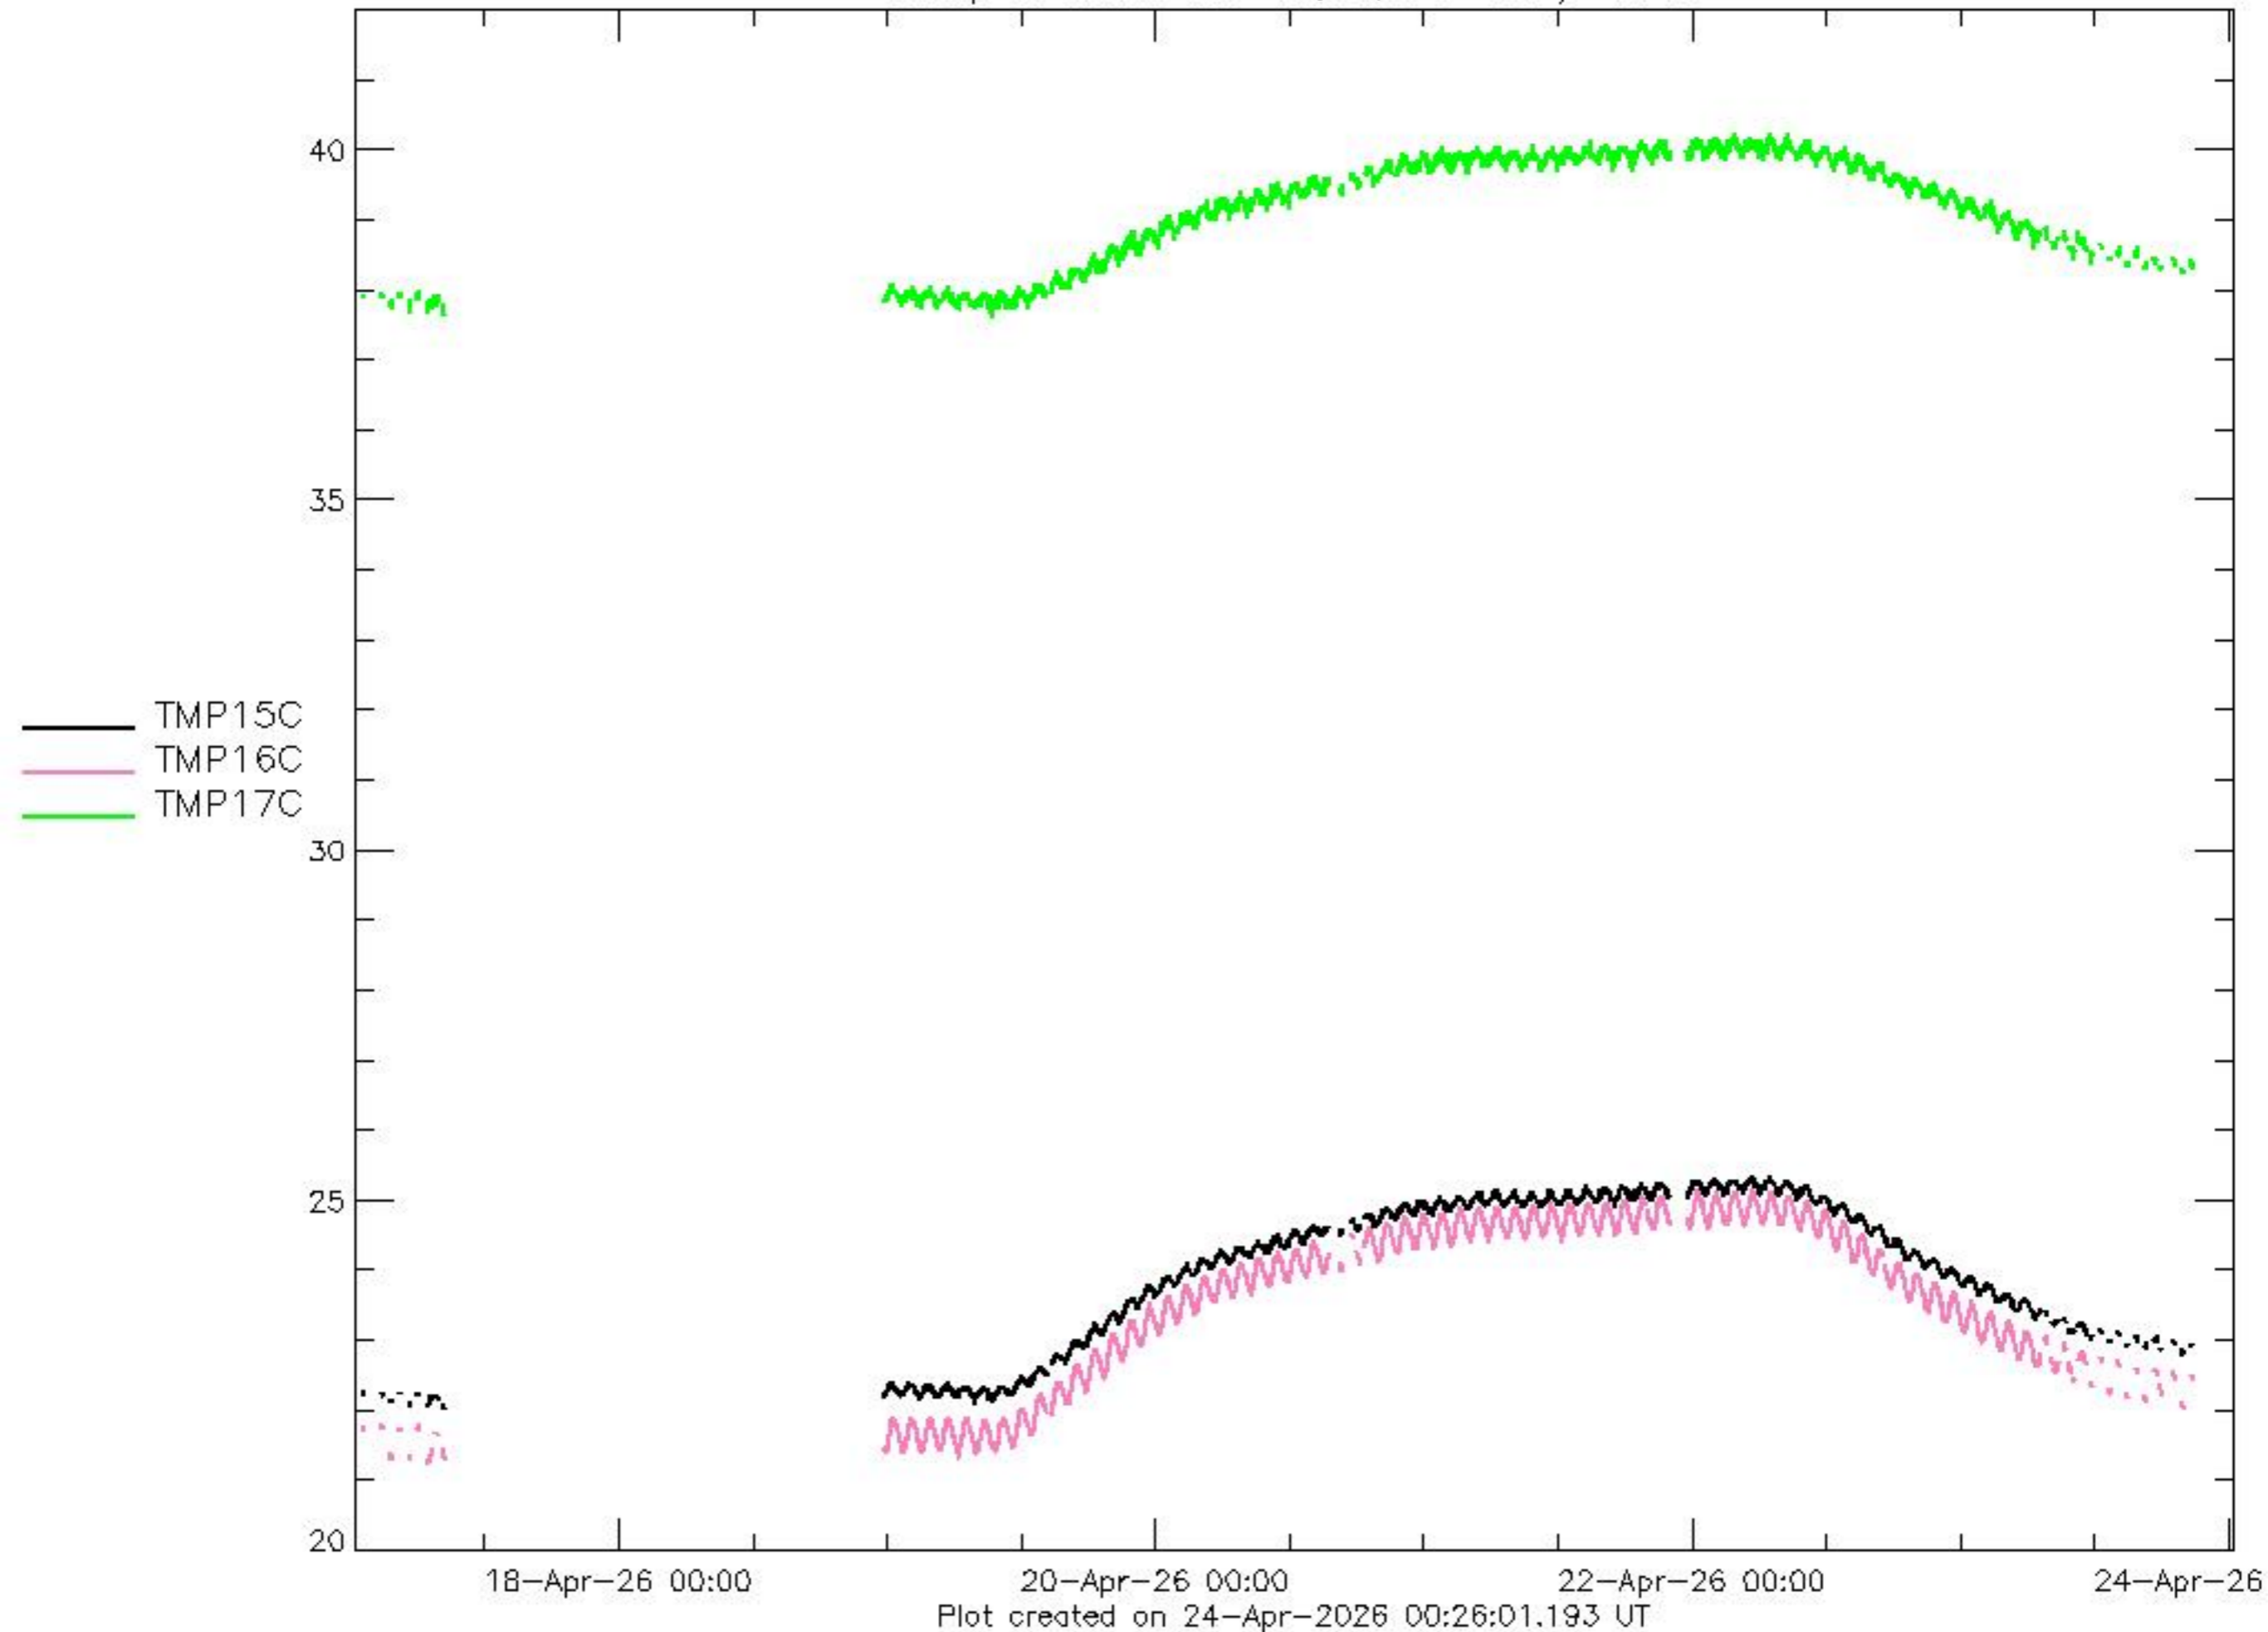

Group 1: limits -50 / +110

Group 2: limits -50 / +60

Group 3: limits -50 / +60

Group 5: limits TMP 11,12: -50 / +110 TMP 13,14: -55 / +110

Group 6: limits TMP 15,16,17: -55 / +110

— TMP10C

18-Apr-26 00:00

20-Apr-26 00:00

22-Apr-26 00:00

24-Apr-26