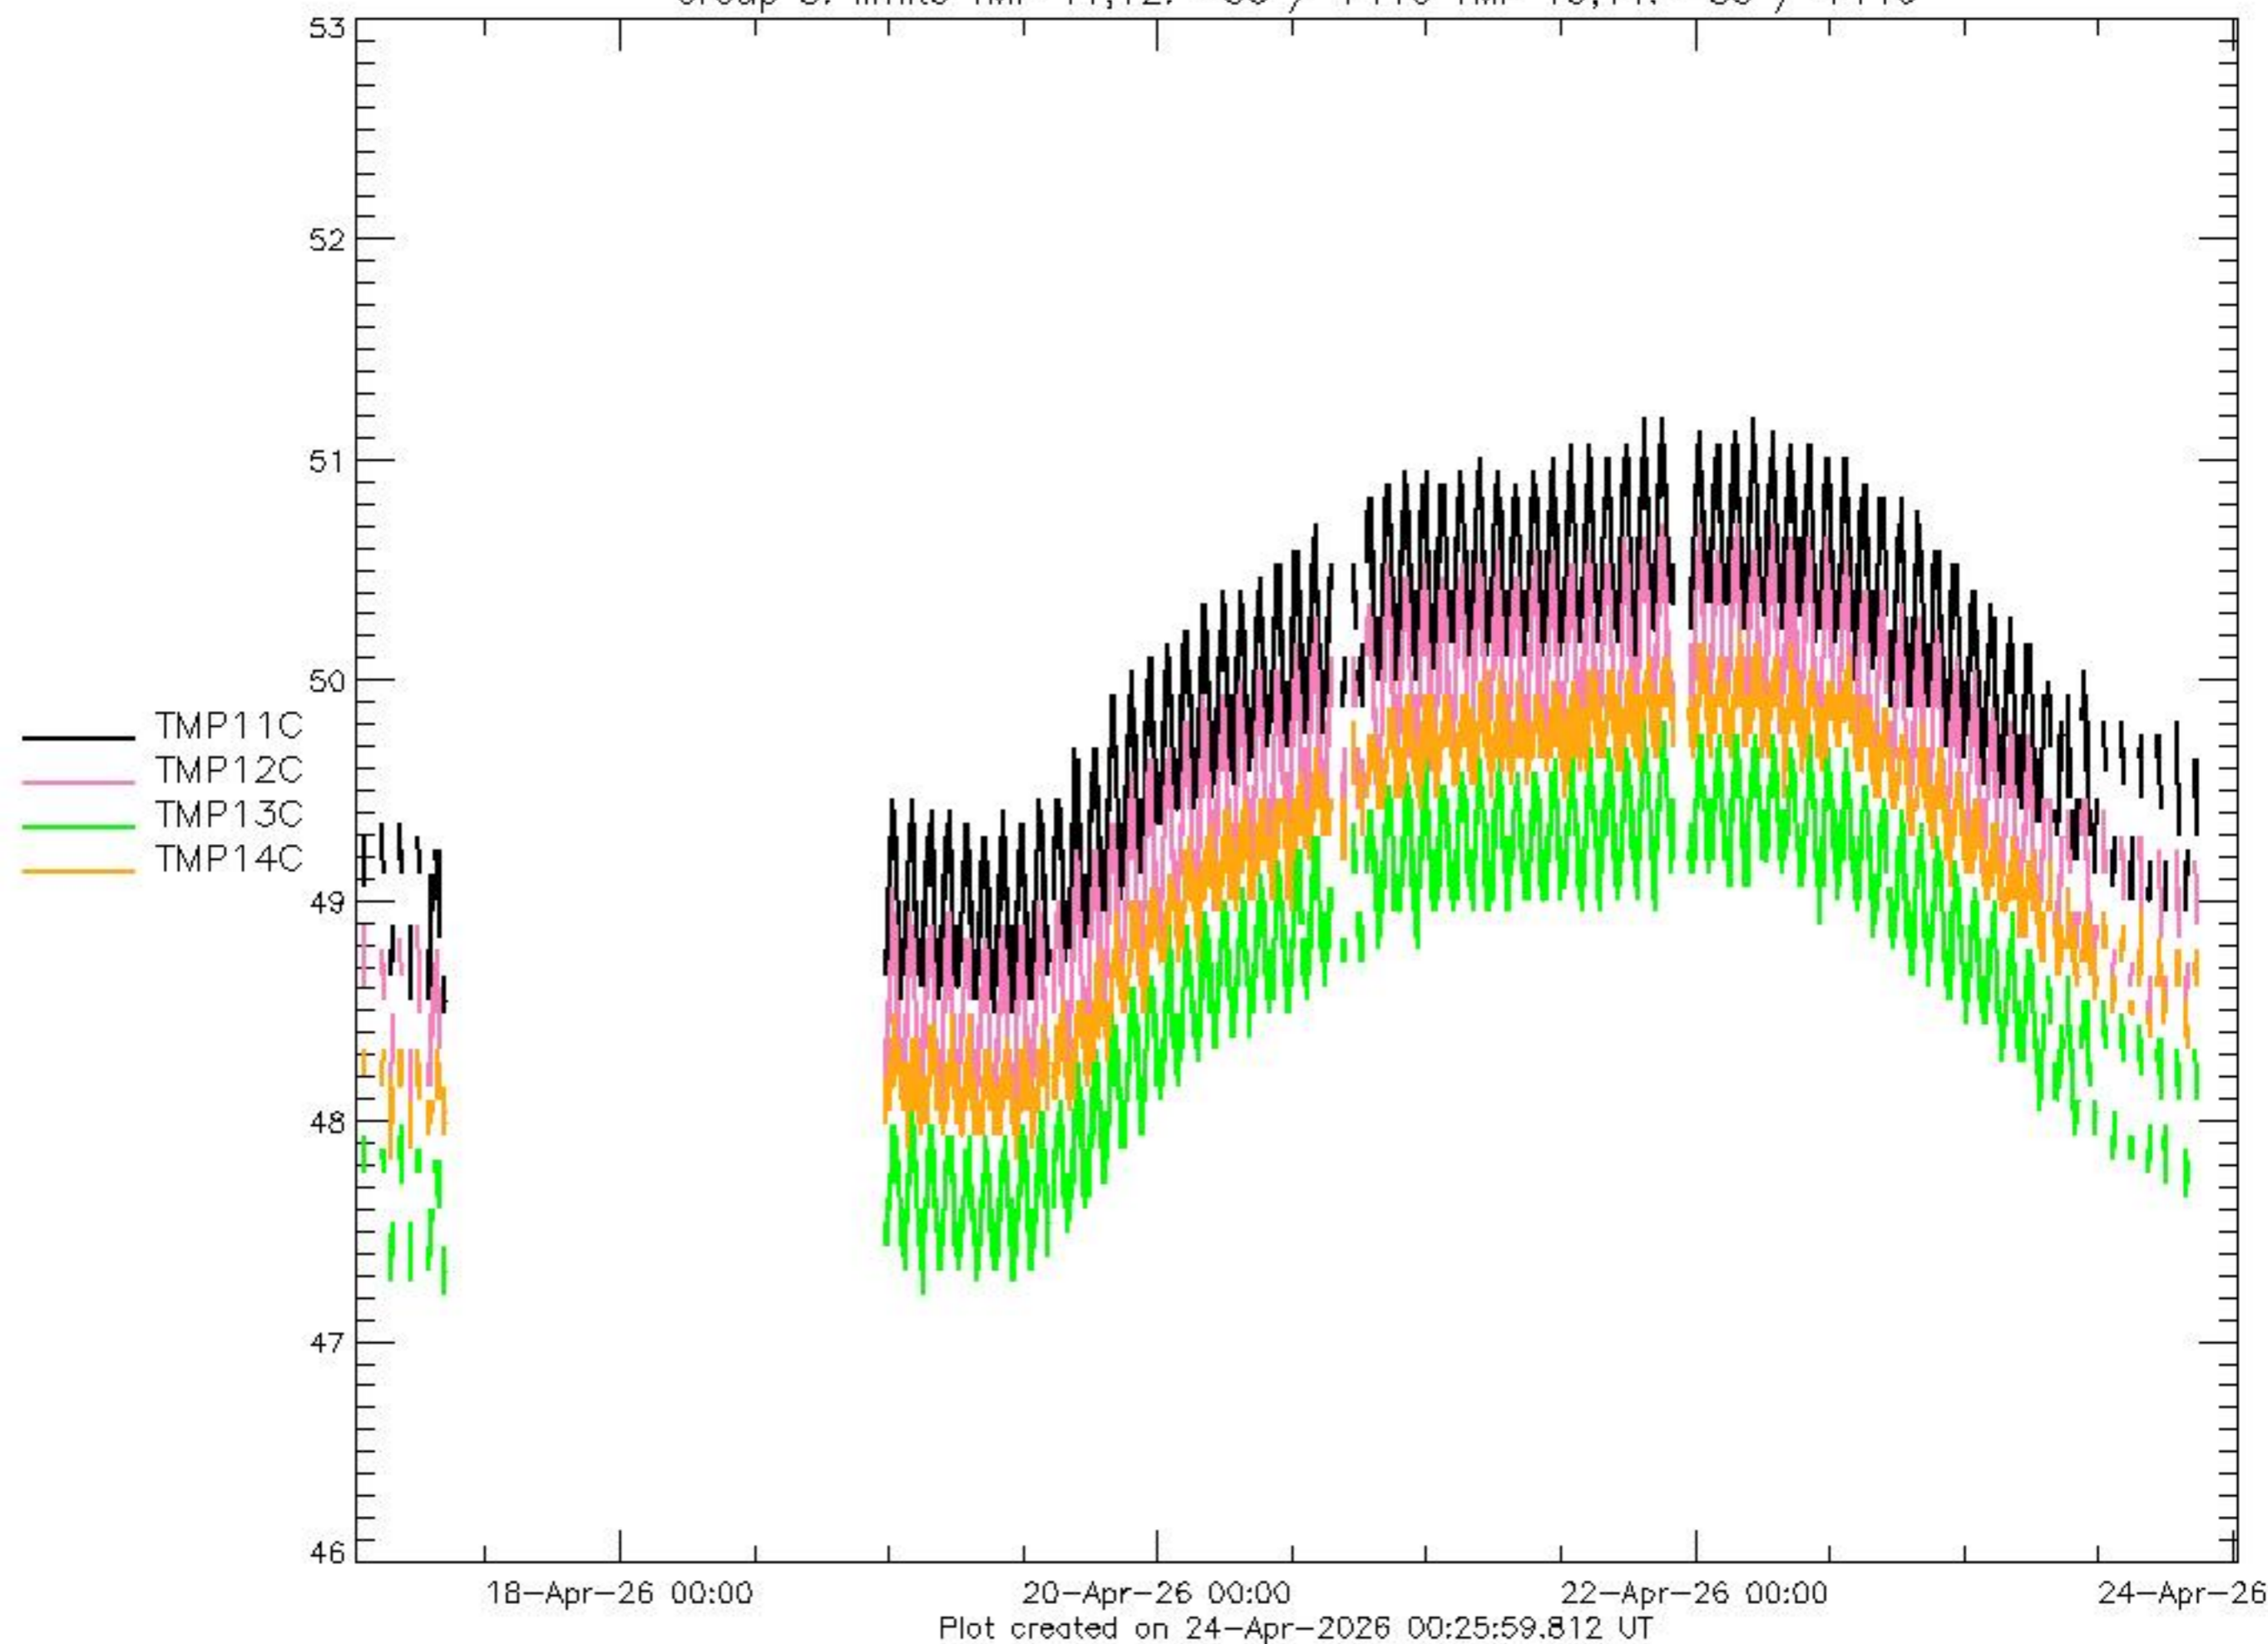

Group 1: limits -50 / +110

Group 2: limits -50 / +60

Group 3: limits -50 / +60

Group 5: limits TMP 11,12: -50 / +110 TMP 13,14: -55 / +110

Group 6: limits TMP 15,16,17: -55 / +110

— TMP10C

18-Apr-26 00:00

20-Apr-26 00:00

22-Apr-26 00:00

24-Apr-26