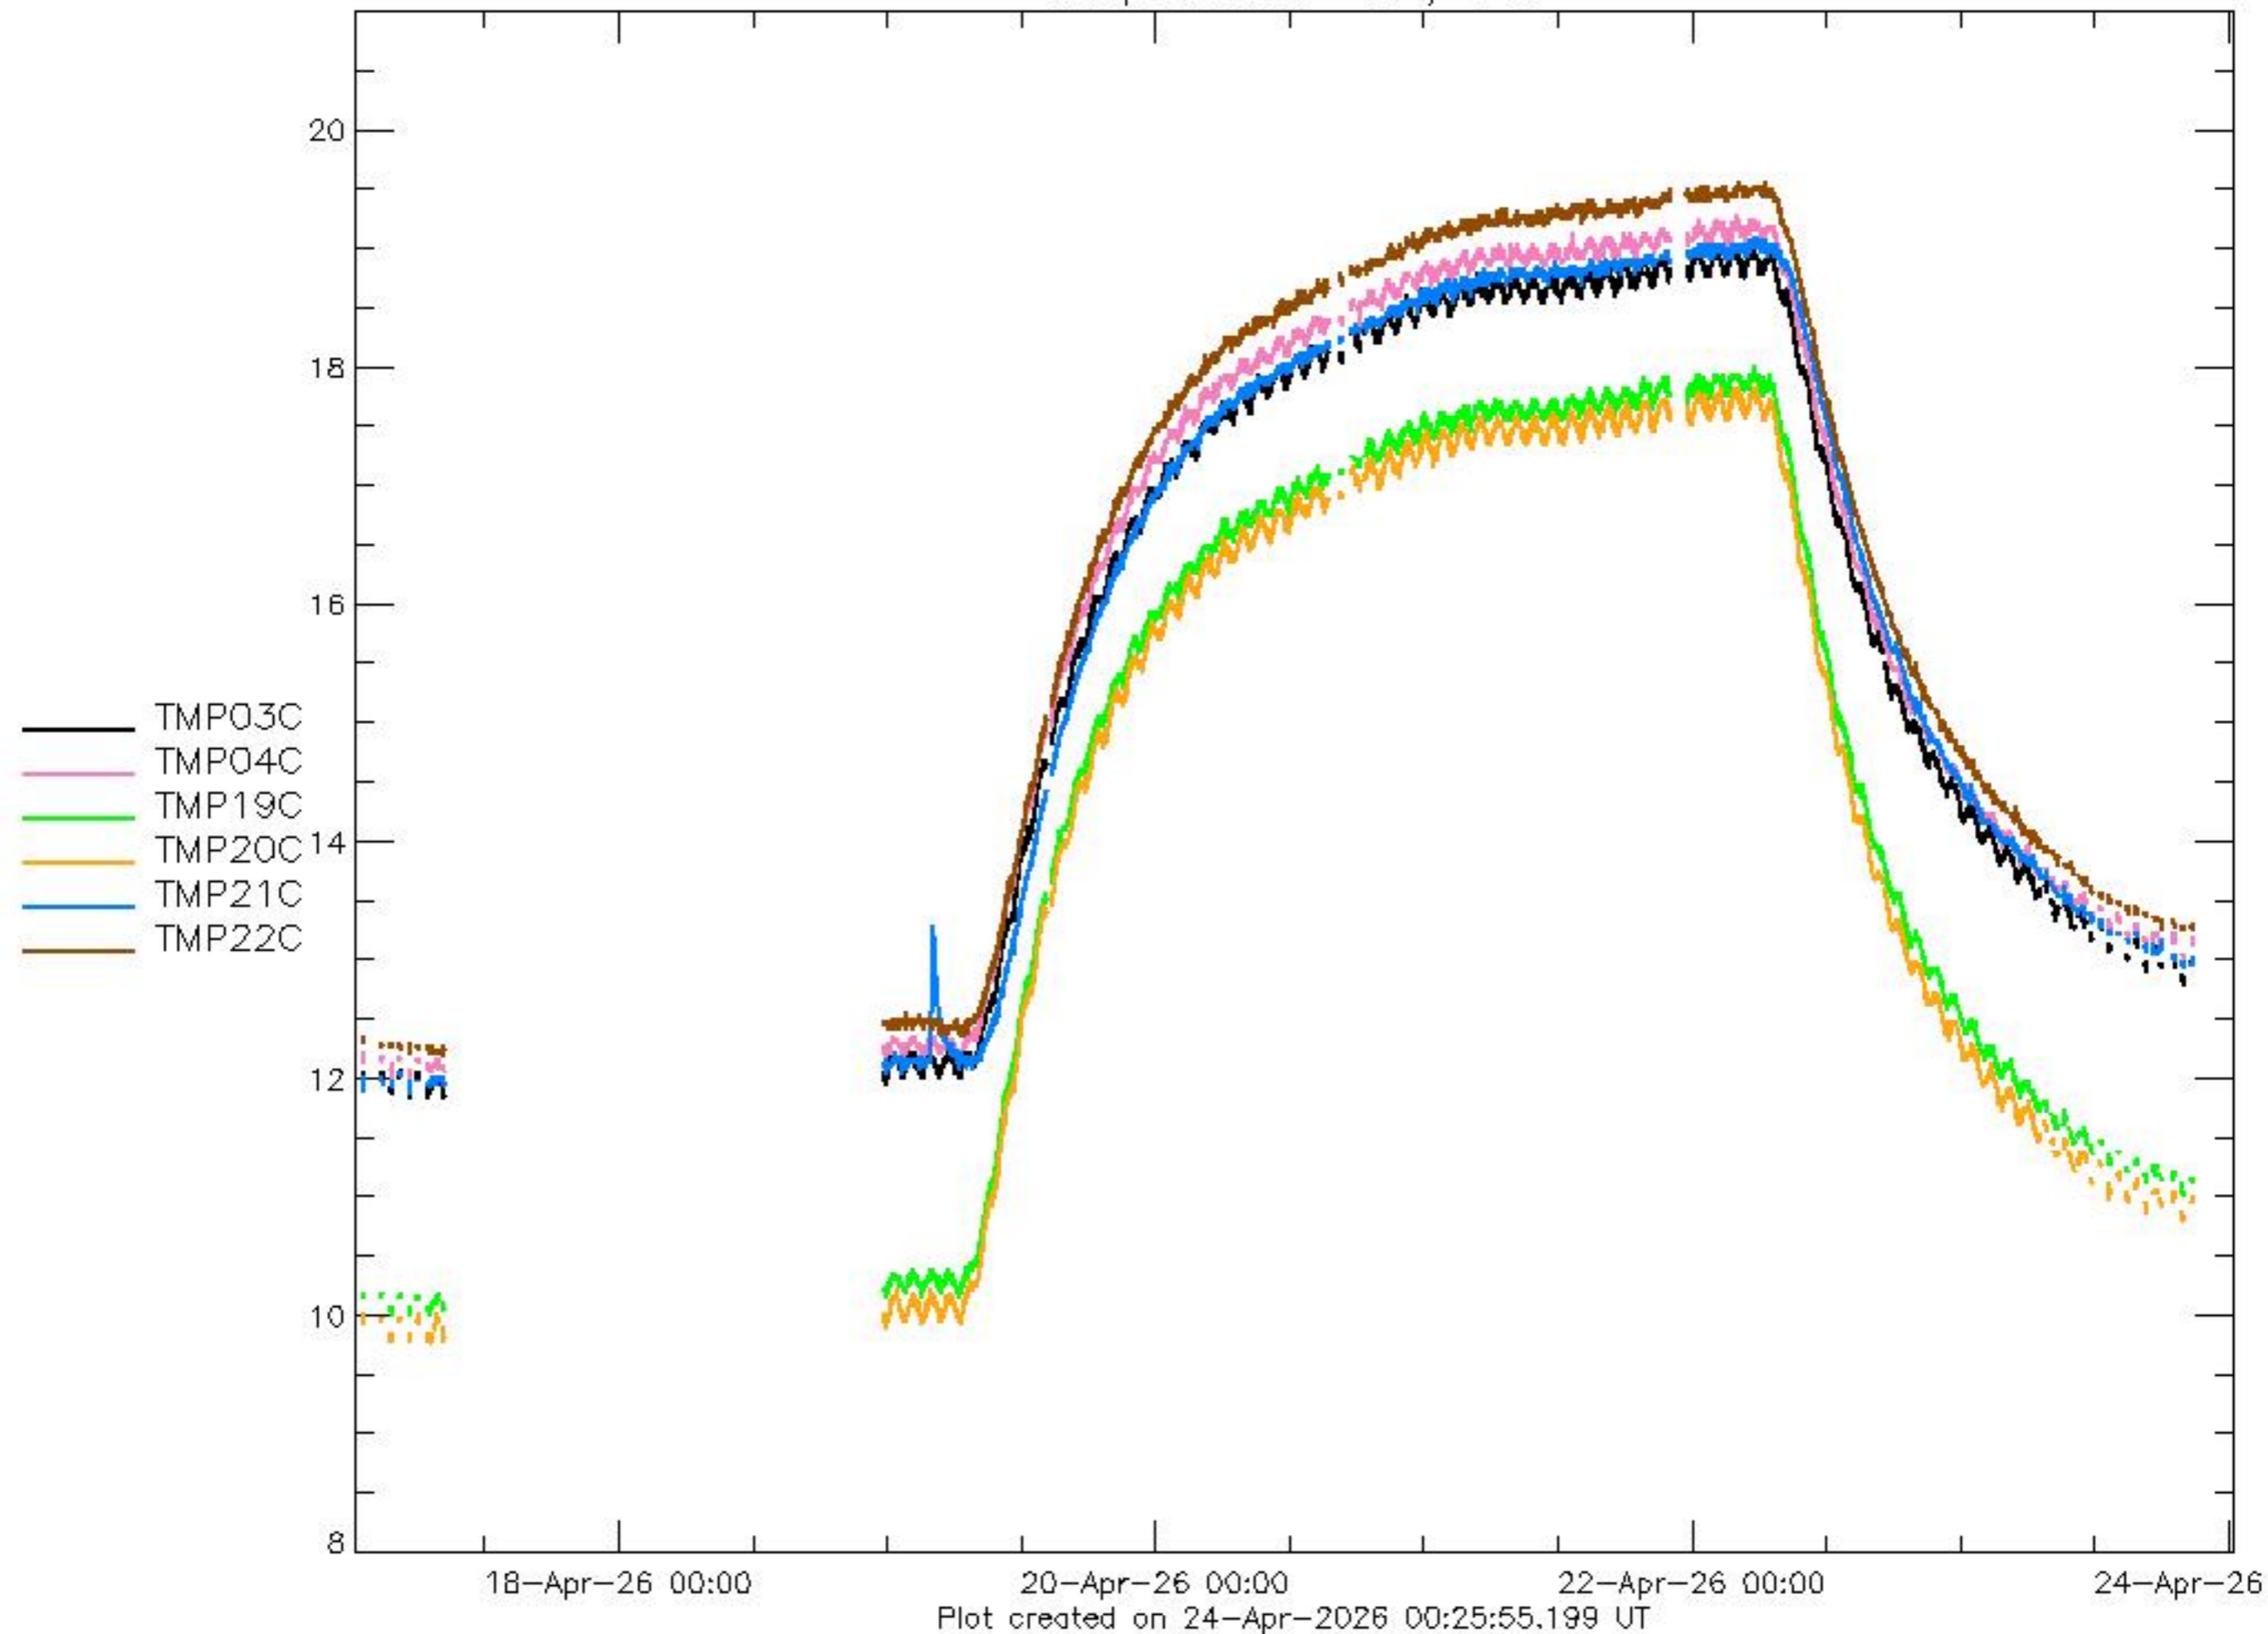

Group 1: limits -50 / +110

Group 2: limits -50 / +60

Group 3: limits -50 / +60

Group 5: limits TMP 11,12: -50 / +110 TMP 13,14: -55 / +110

Group 6: limits TMP 15,16,17: -55 / +110

— TMP10C

18-Apr-26 00:00

20-Apr-26 00:00

22-Apr-26 00:00

24-Apr-26