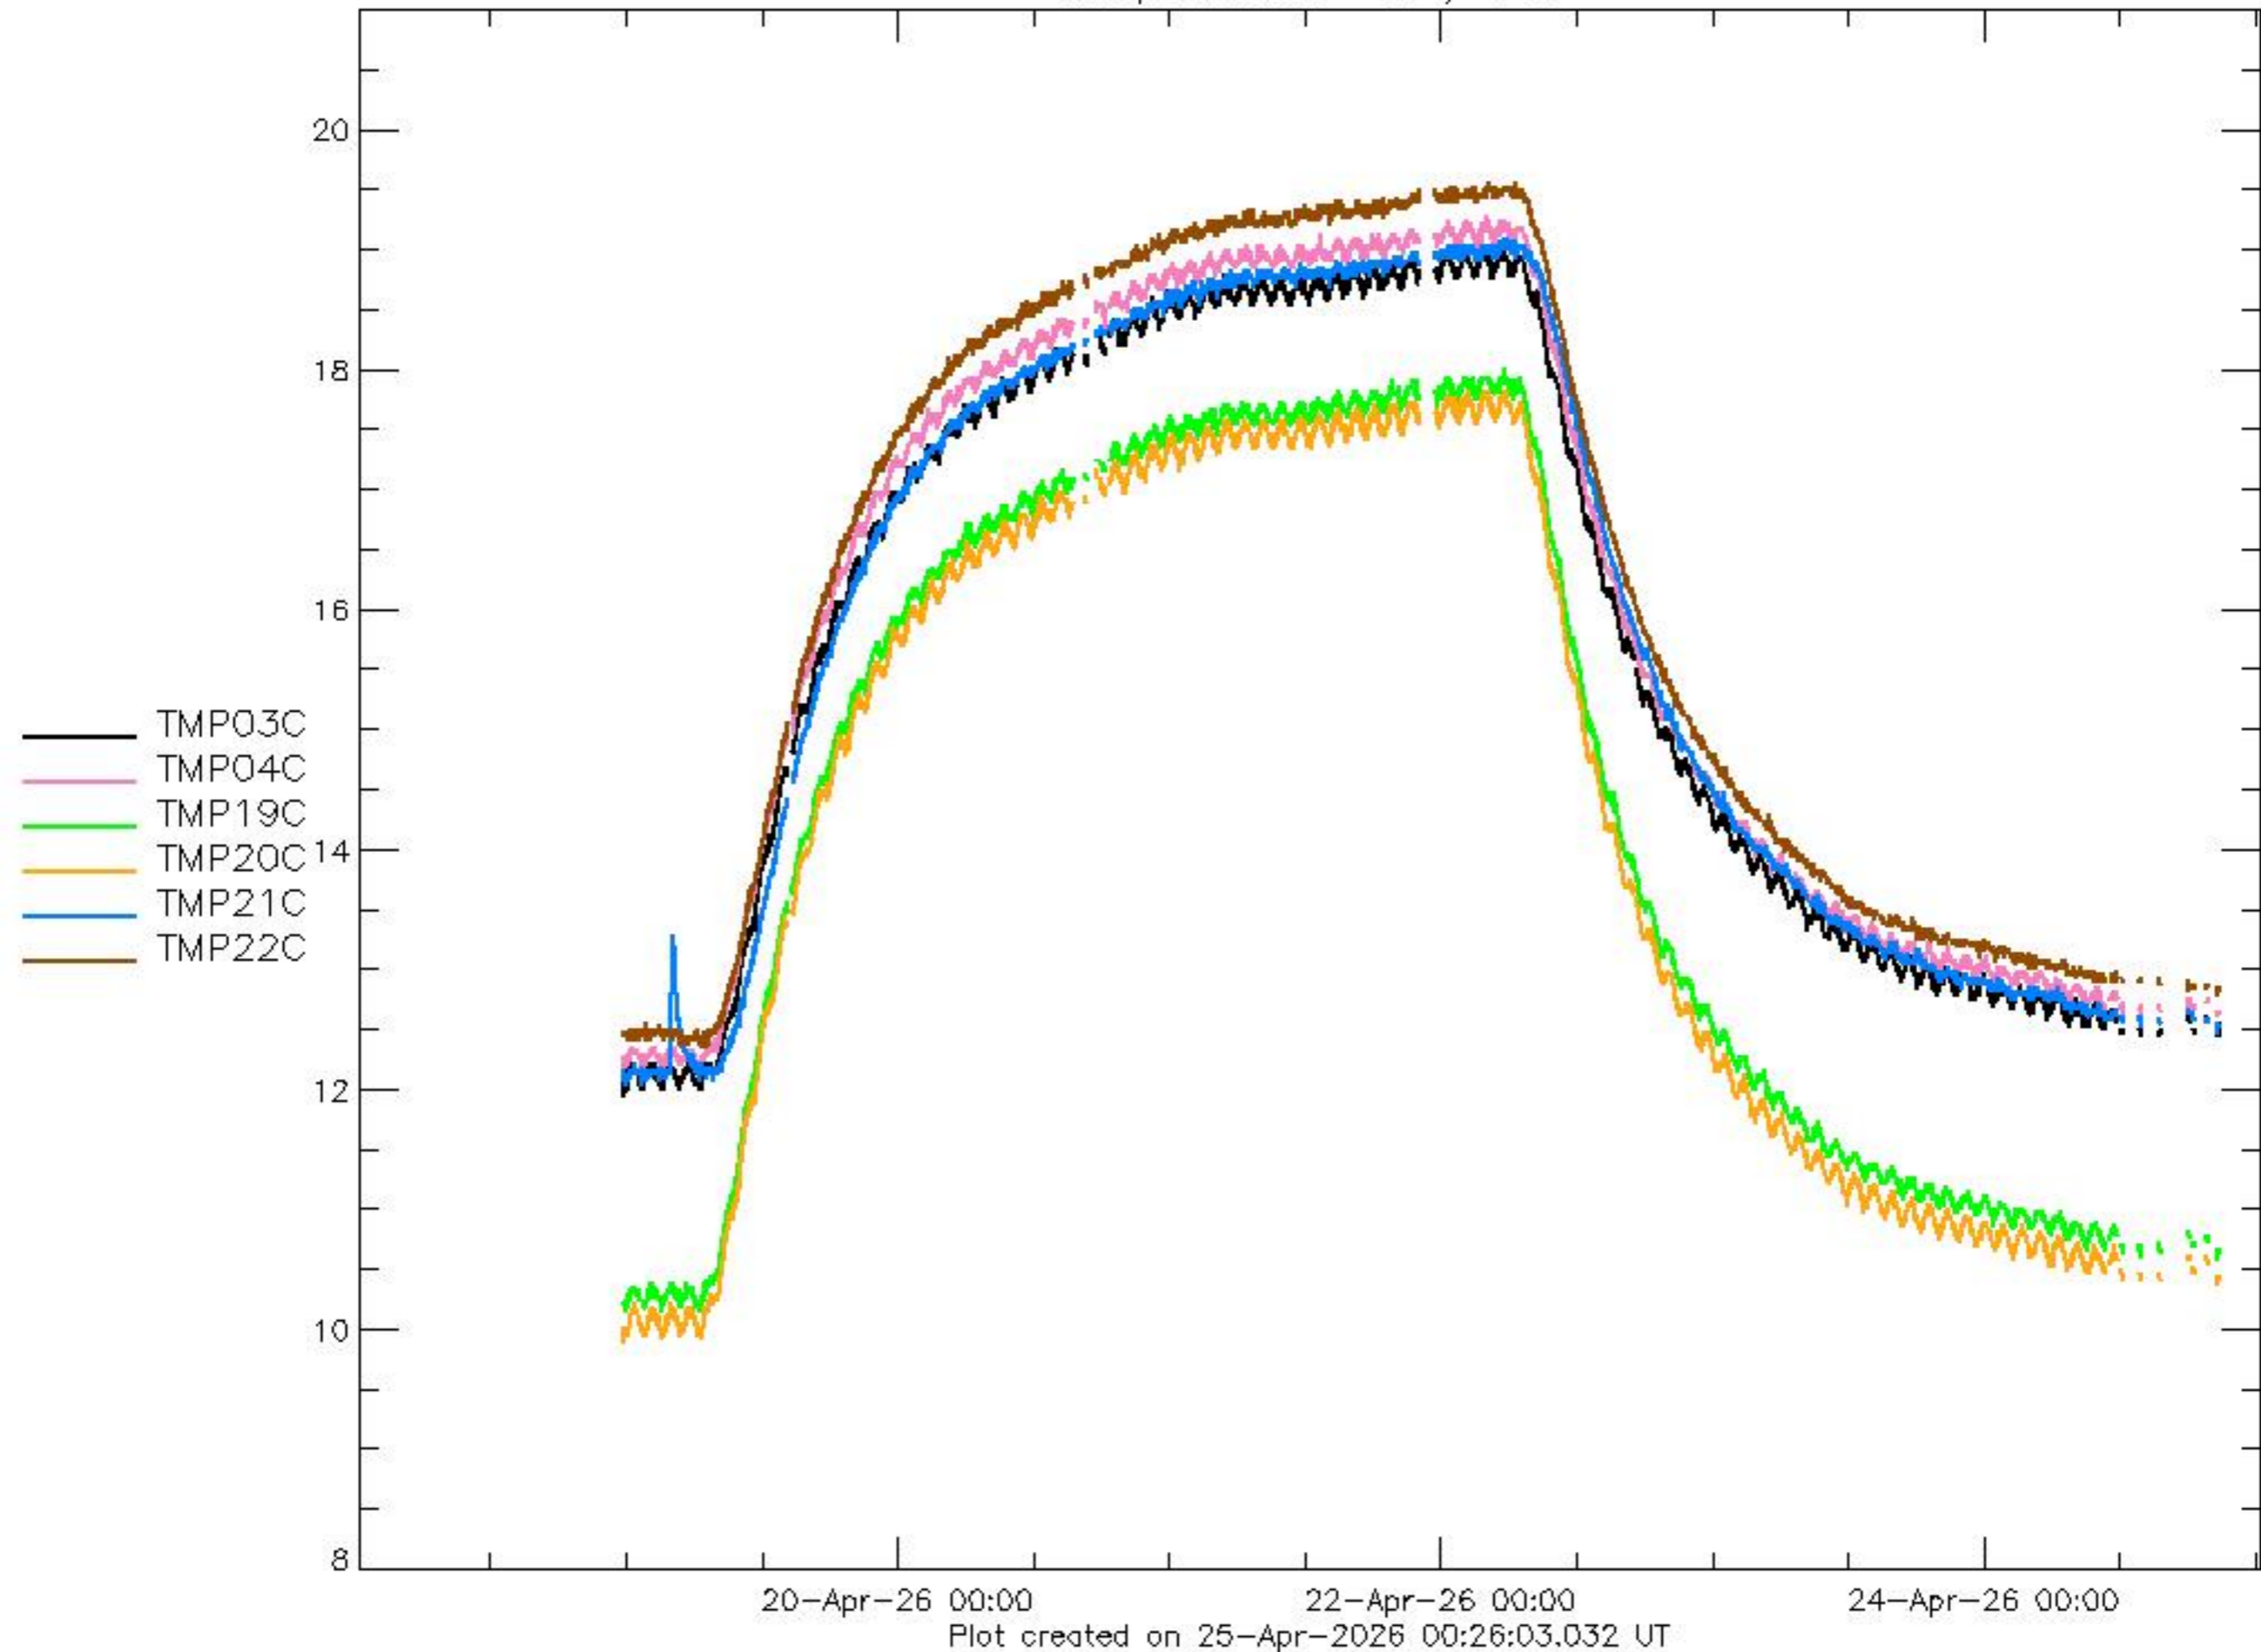

Group 1: limits -50 / +110

Plot created on 25-Apr-2026 00:25:59.670 UT

Group 2: limits -50 / +60

Group 3: limits -50 / +60

Plot created on 25-Apr-2026 00:26:05.203 UT

Group 4: limits -55 / +70

Group 5: limits TMP 11,12: -50 / +110 TMP 13,14: -55 / +110

Group 6: limits TMP 15,16,17: -55 / +110

Plot created on 25-Apr-2026 00:26:10.120 UT

Group 7: limits TMP 10: -55 / +110

20-Apr-26 00:00 22-Apr-26 00:00 24-Apr-26 00:00

Plot created on 25-Apr-2026 00:26:10.666 UT