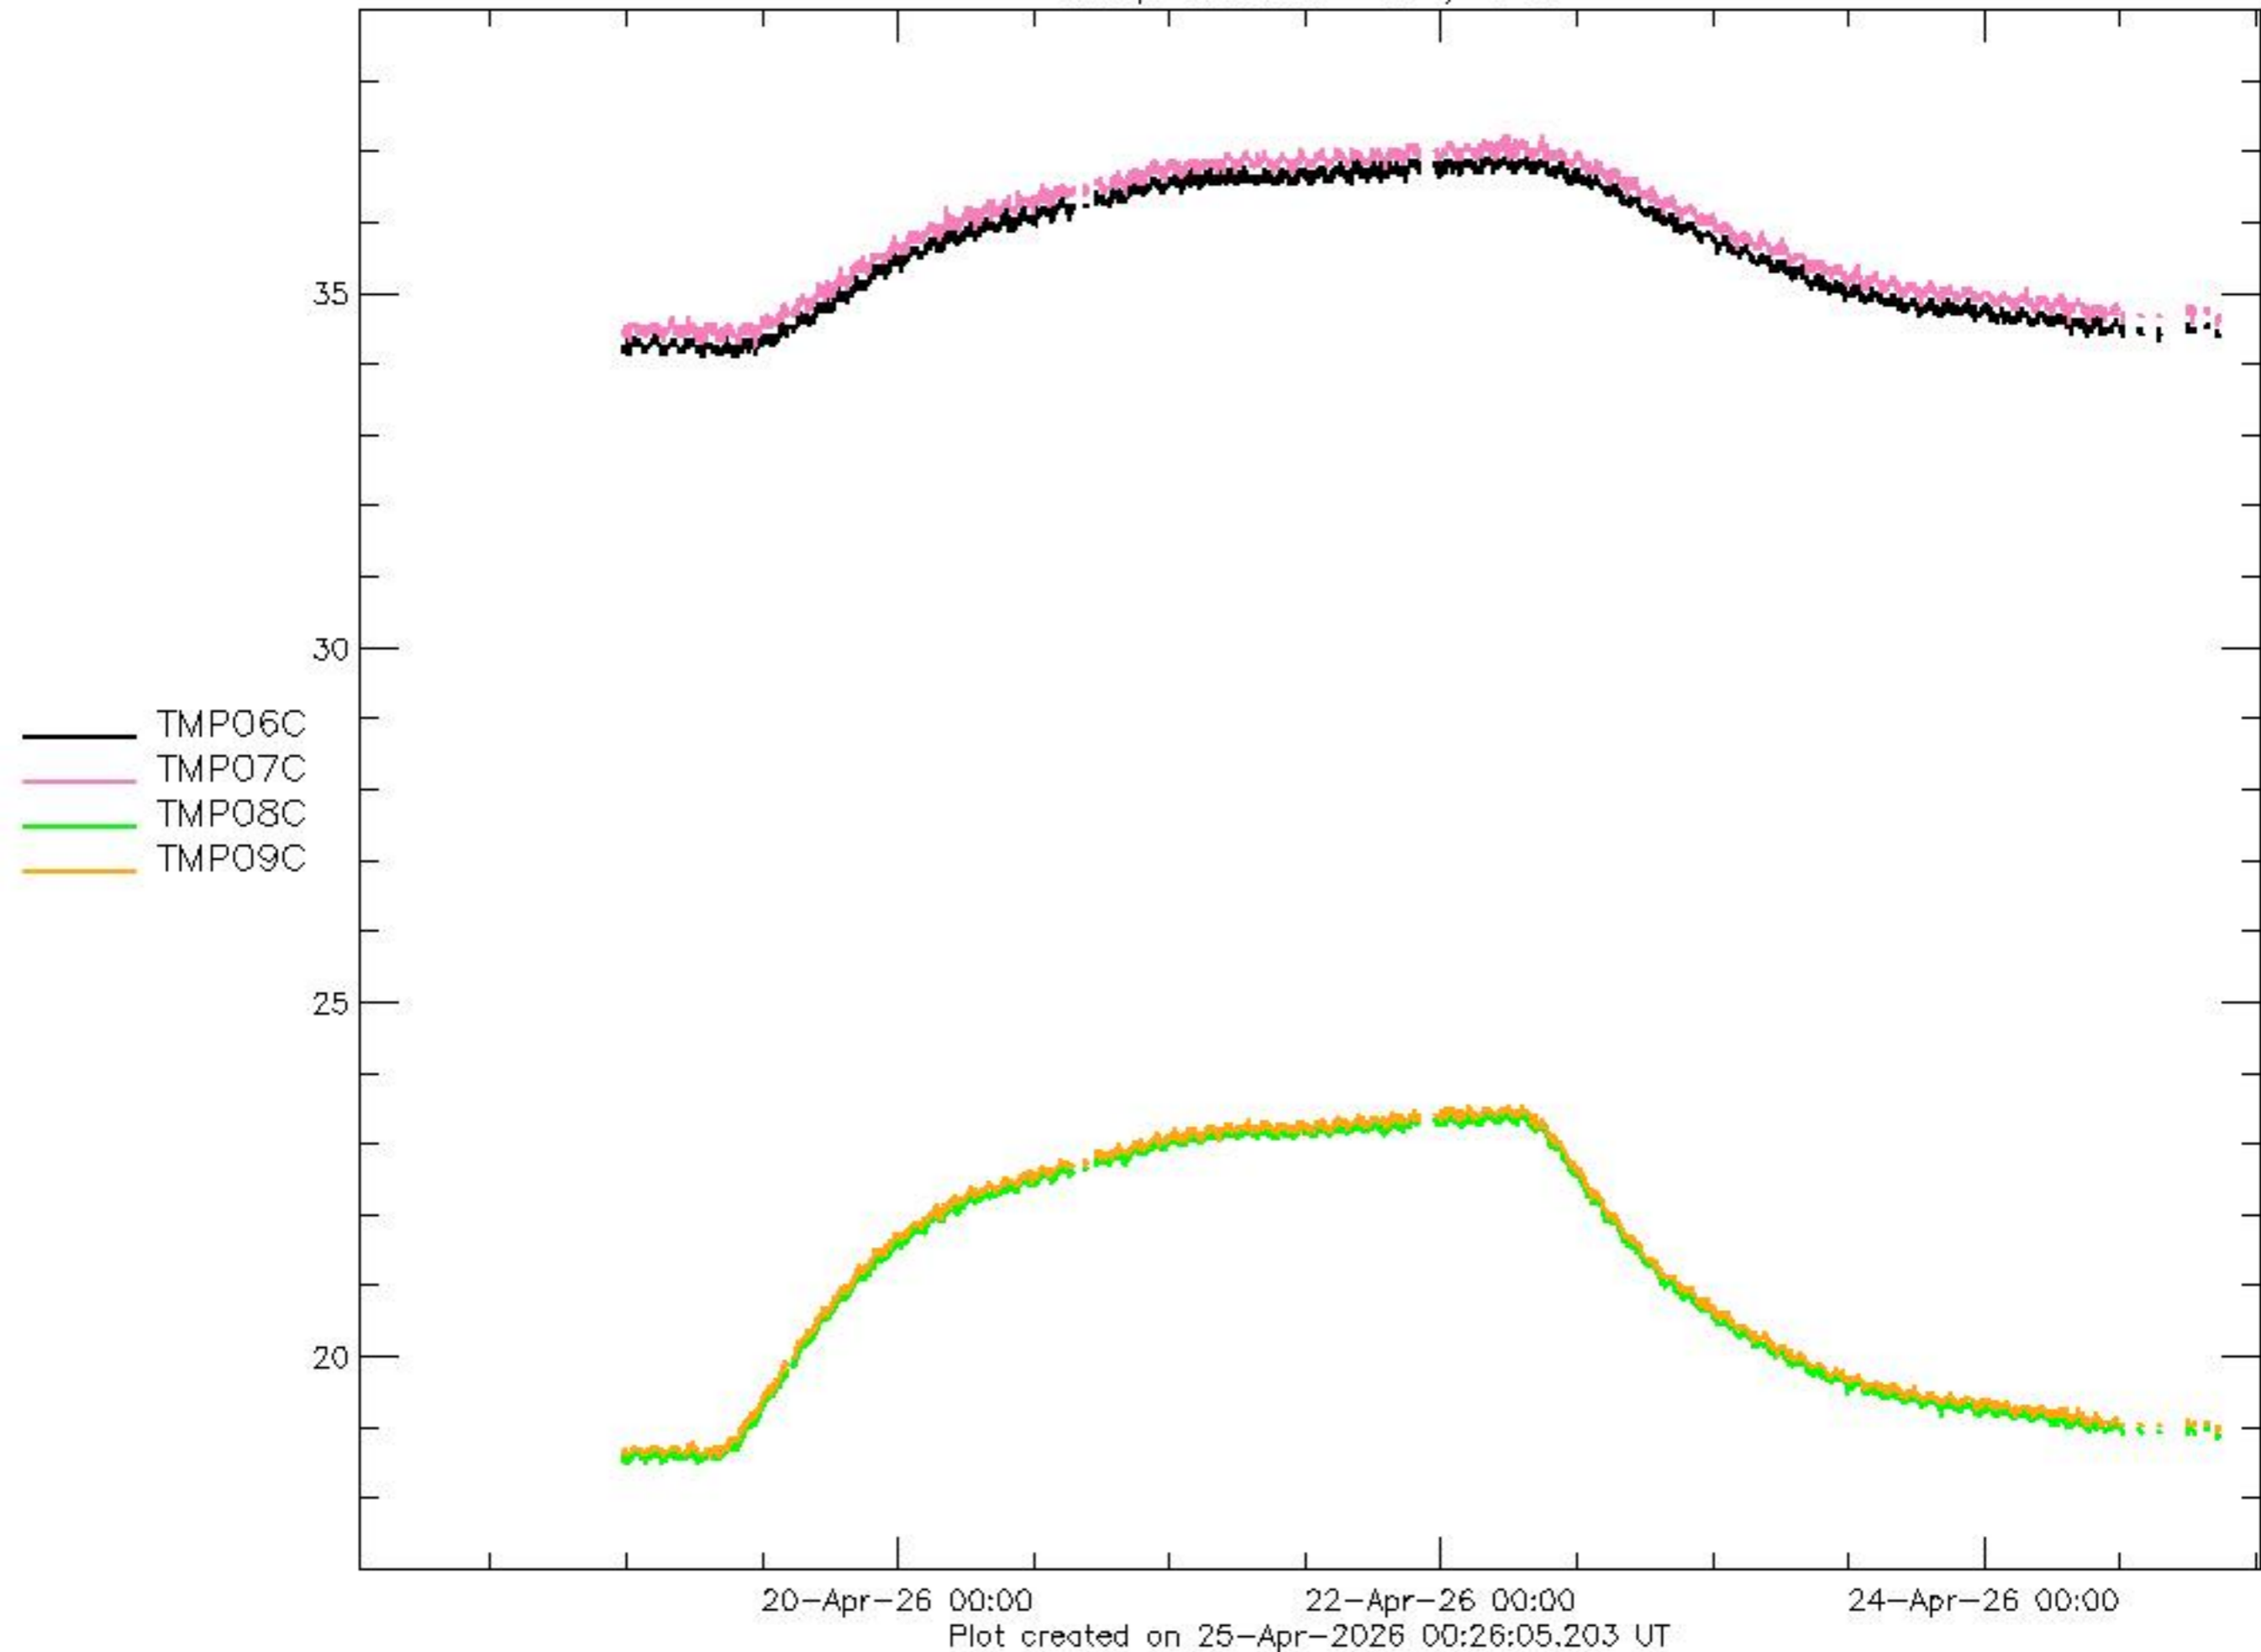

Group 1: limits -50 / +110

Plot created on 25-Apr-2026 00:25:59.670 UT

Group 2: limits -50 / +60

Group 3: limits -50 / +60

Plot created on 25-Apr-2026 00:26:05.203 UT

Group 4: limits -55 / +70

Group 5: limits TMP 11,12: -50 / +110 TMP 13,14: -55 / +110

Group 6: limits TMP 15,16,17: -55 / +110

Plot created on 25-Apr-2026 00:26:10.120 UT

Group 7: limits TMP 10: -55 / +110

20-Apr-26 00:00 22-Apr-26 00:00 24-Apr-26 00:00

Plot created on 25-Apr-2026 00:26:10.666 UT