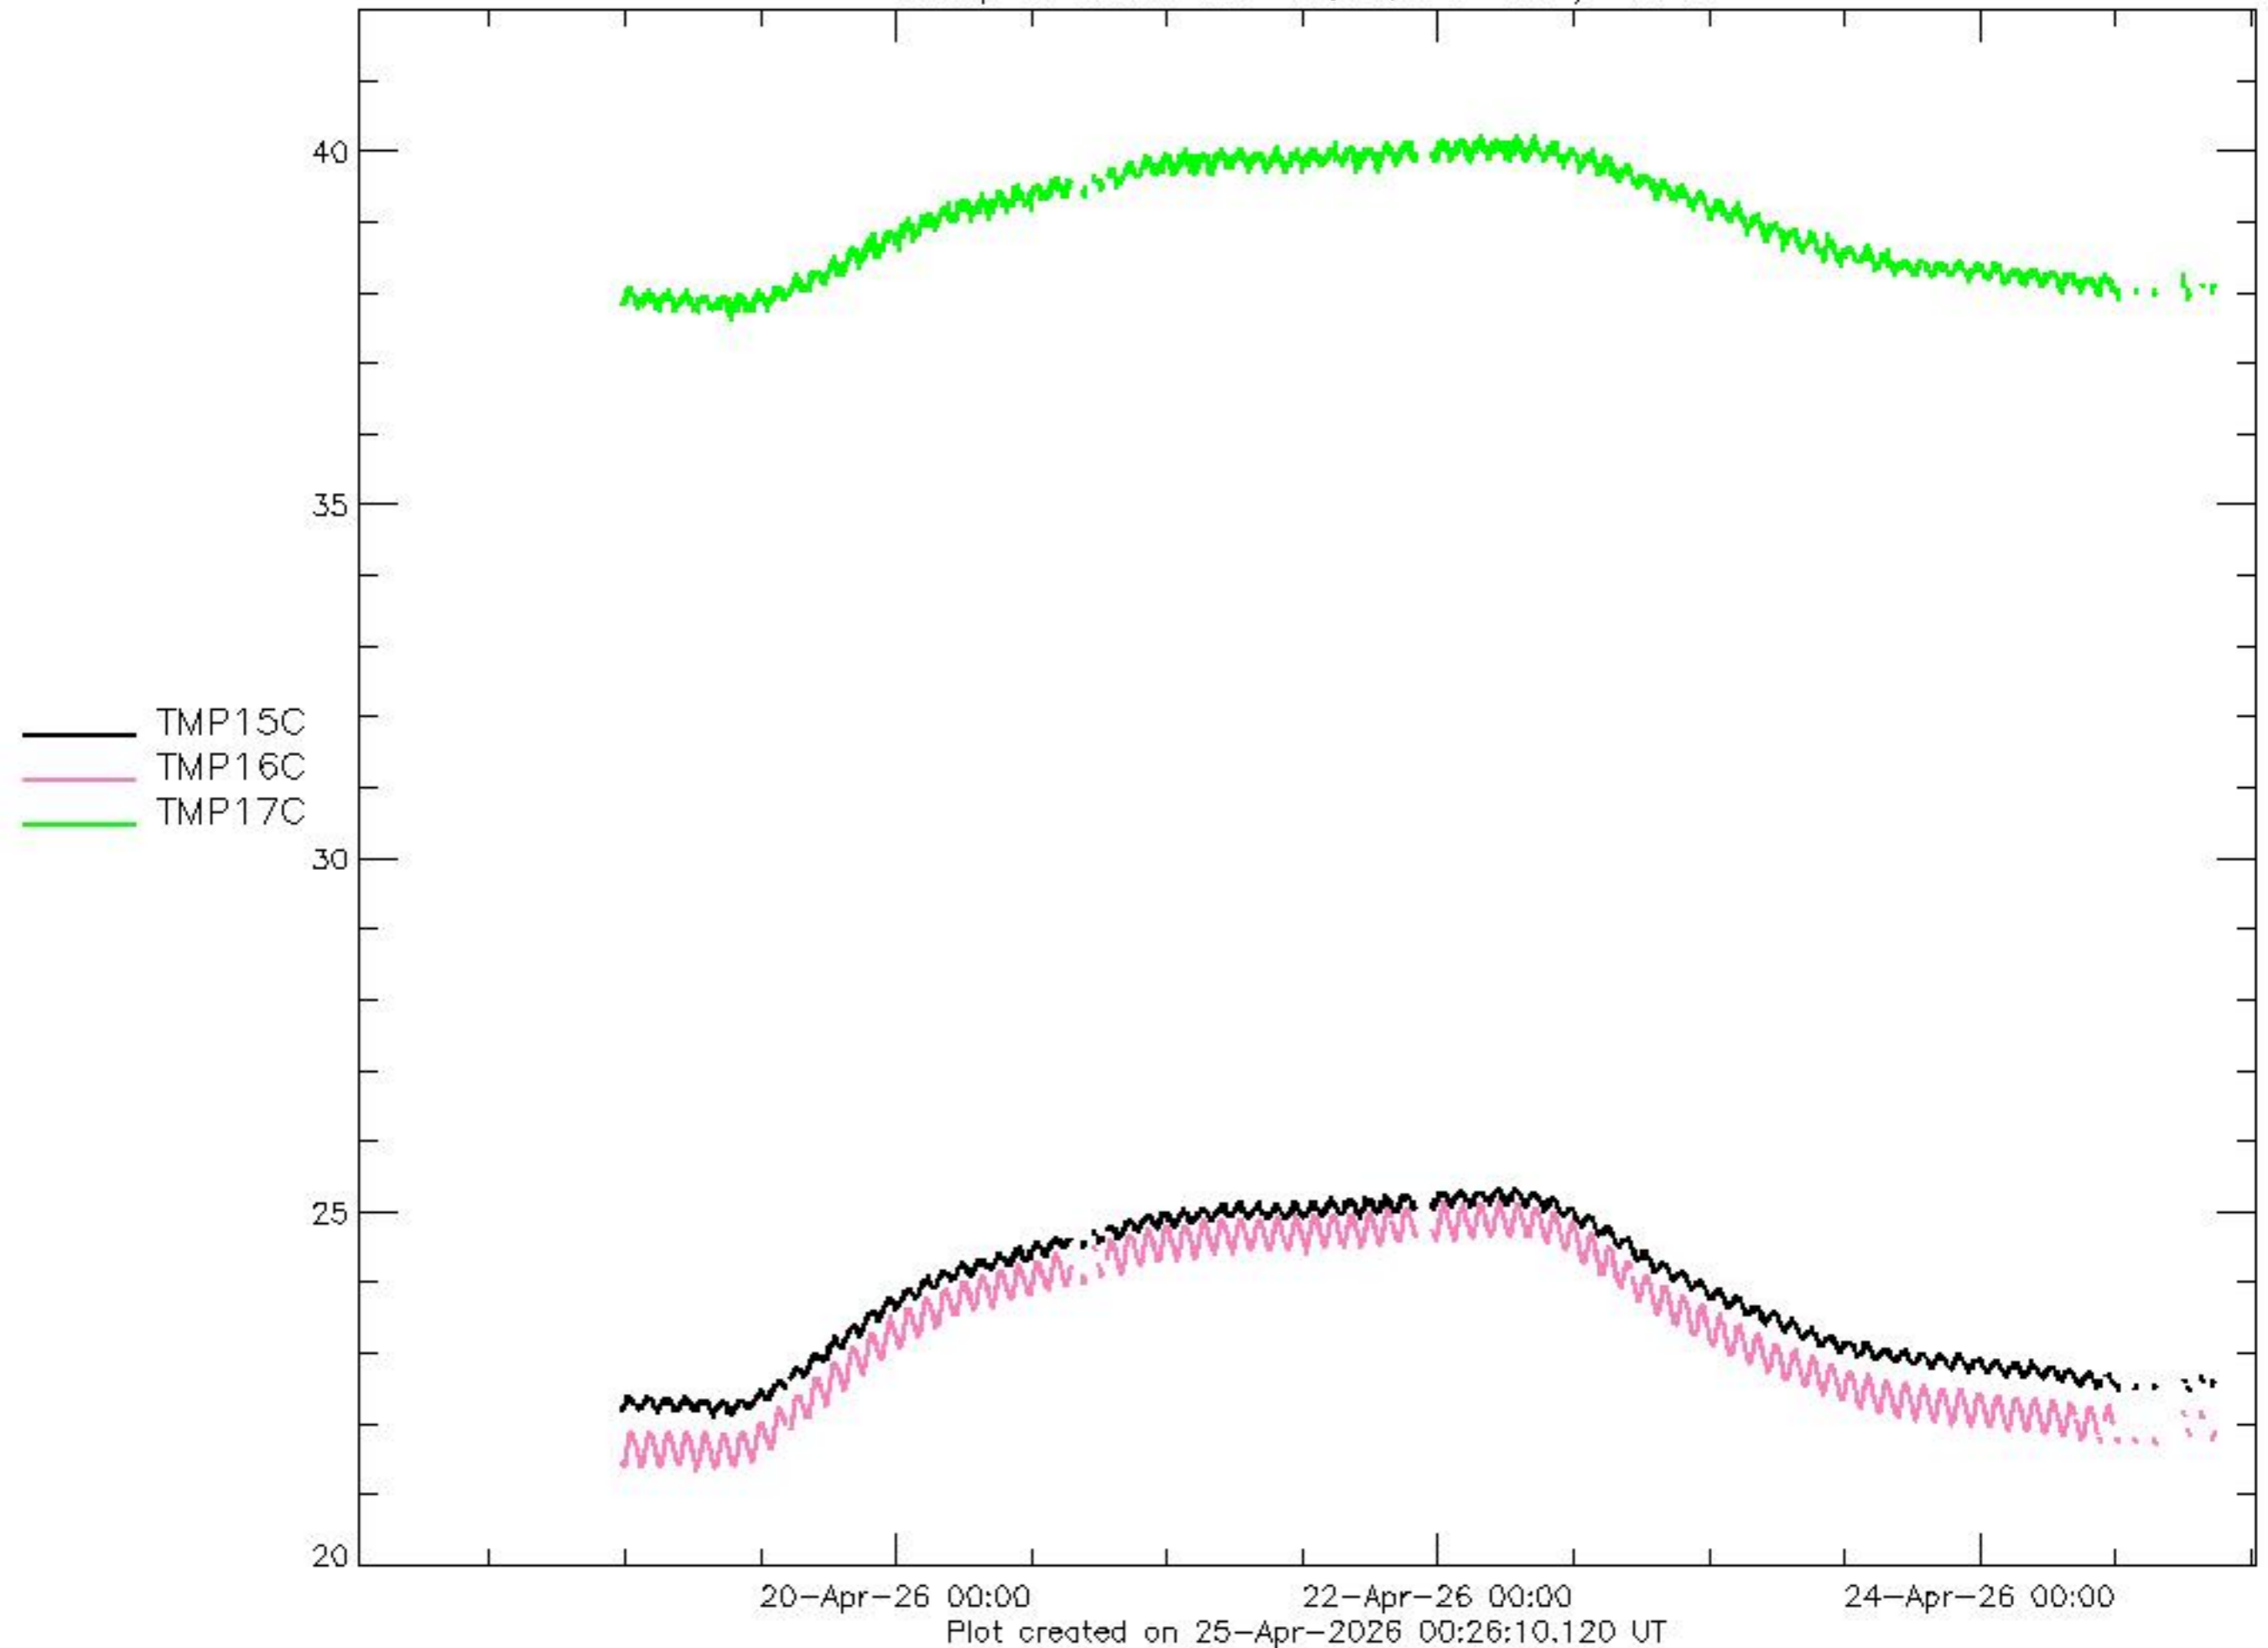

Group 1: limits -50 / +110

Plot created on 25-Apr-2026 00:25:59.670 UT

Group 2: limits -50 / +60

Group 3: limits -50 / +60

Plot created on 25-Apr-2026 00:26:05.203 UT

Group 4: limits -55 / +70

Group 5: limits TMP 11,12: -50 / +110 TMP 13,14: -55 / +110

Group 6: limits TMP 15,16,17: -55 / +110

Plot created on 25-Apr-2026 00:26:10.120 UT

Group 7: limits TMP 10: -55 / +110

20-Apr-26 00:00 22-Apr-26 00:00 24-Apr-26 00:00

Plot created on 25-Apr-2026 00:26:10.666 UT