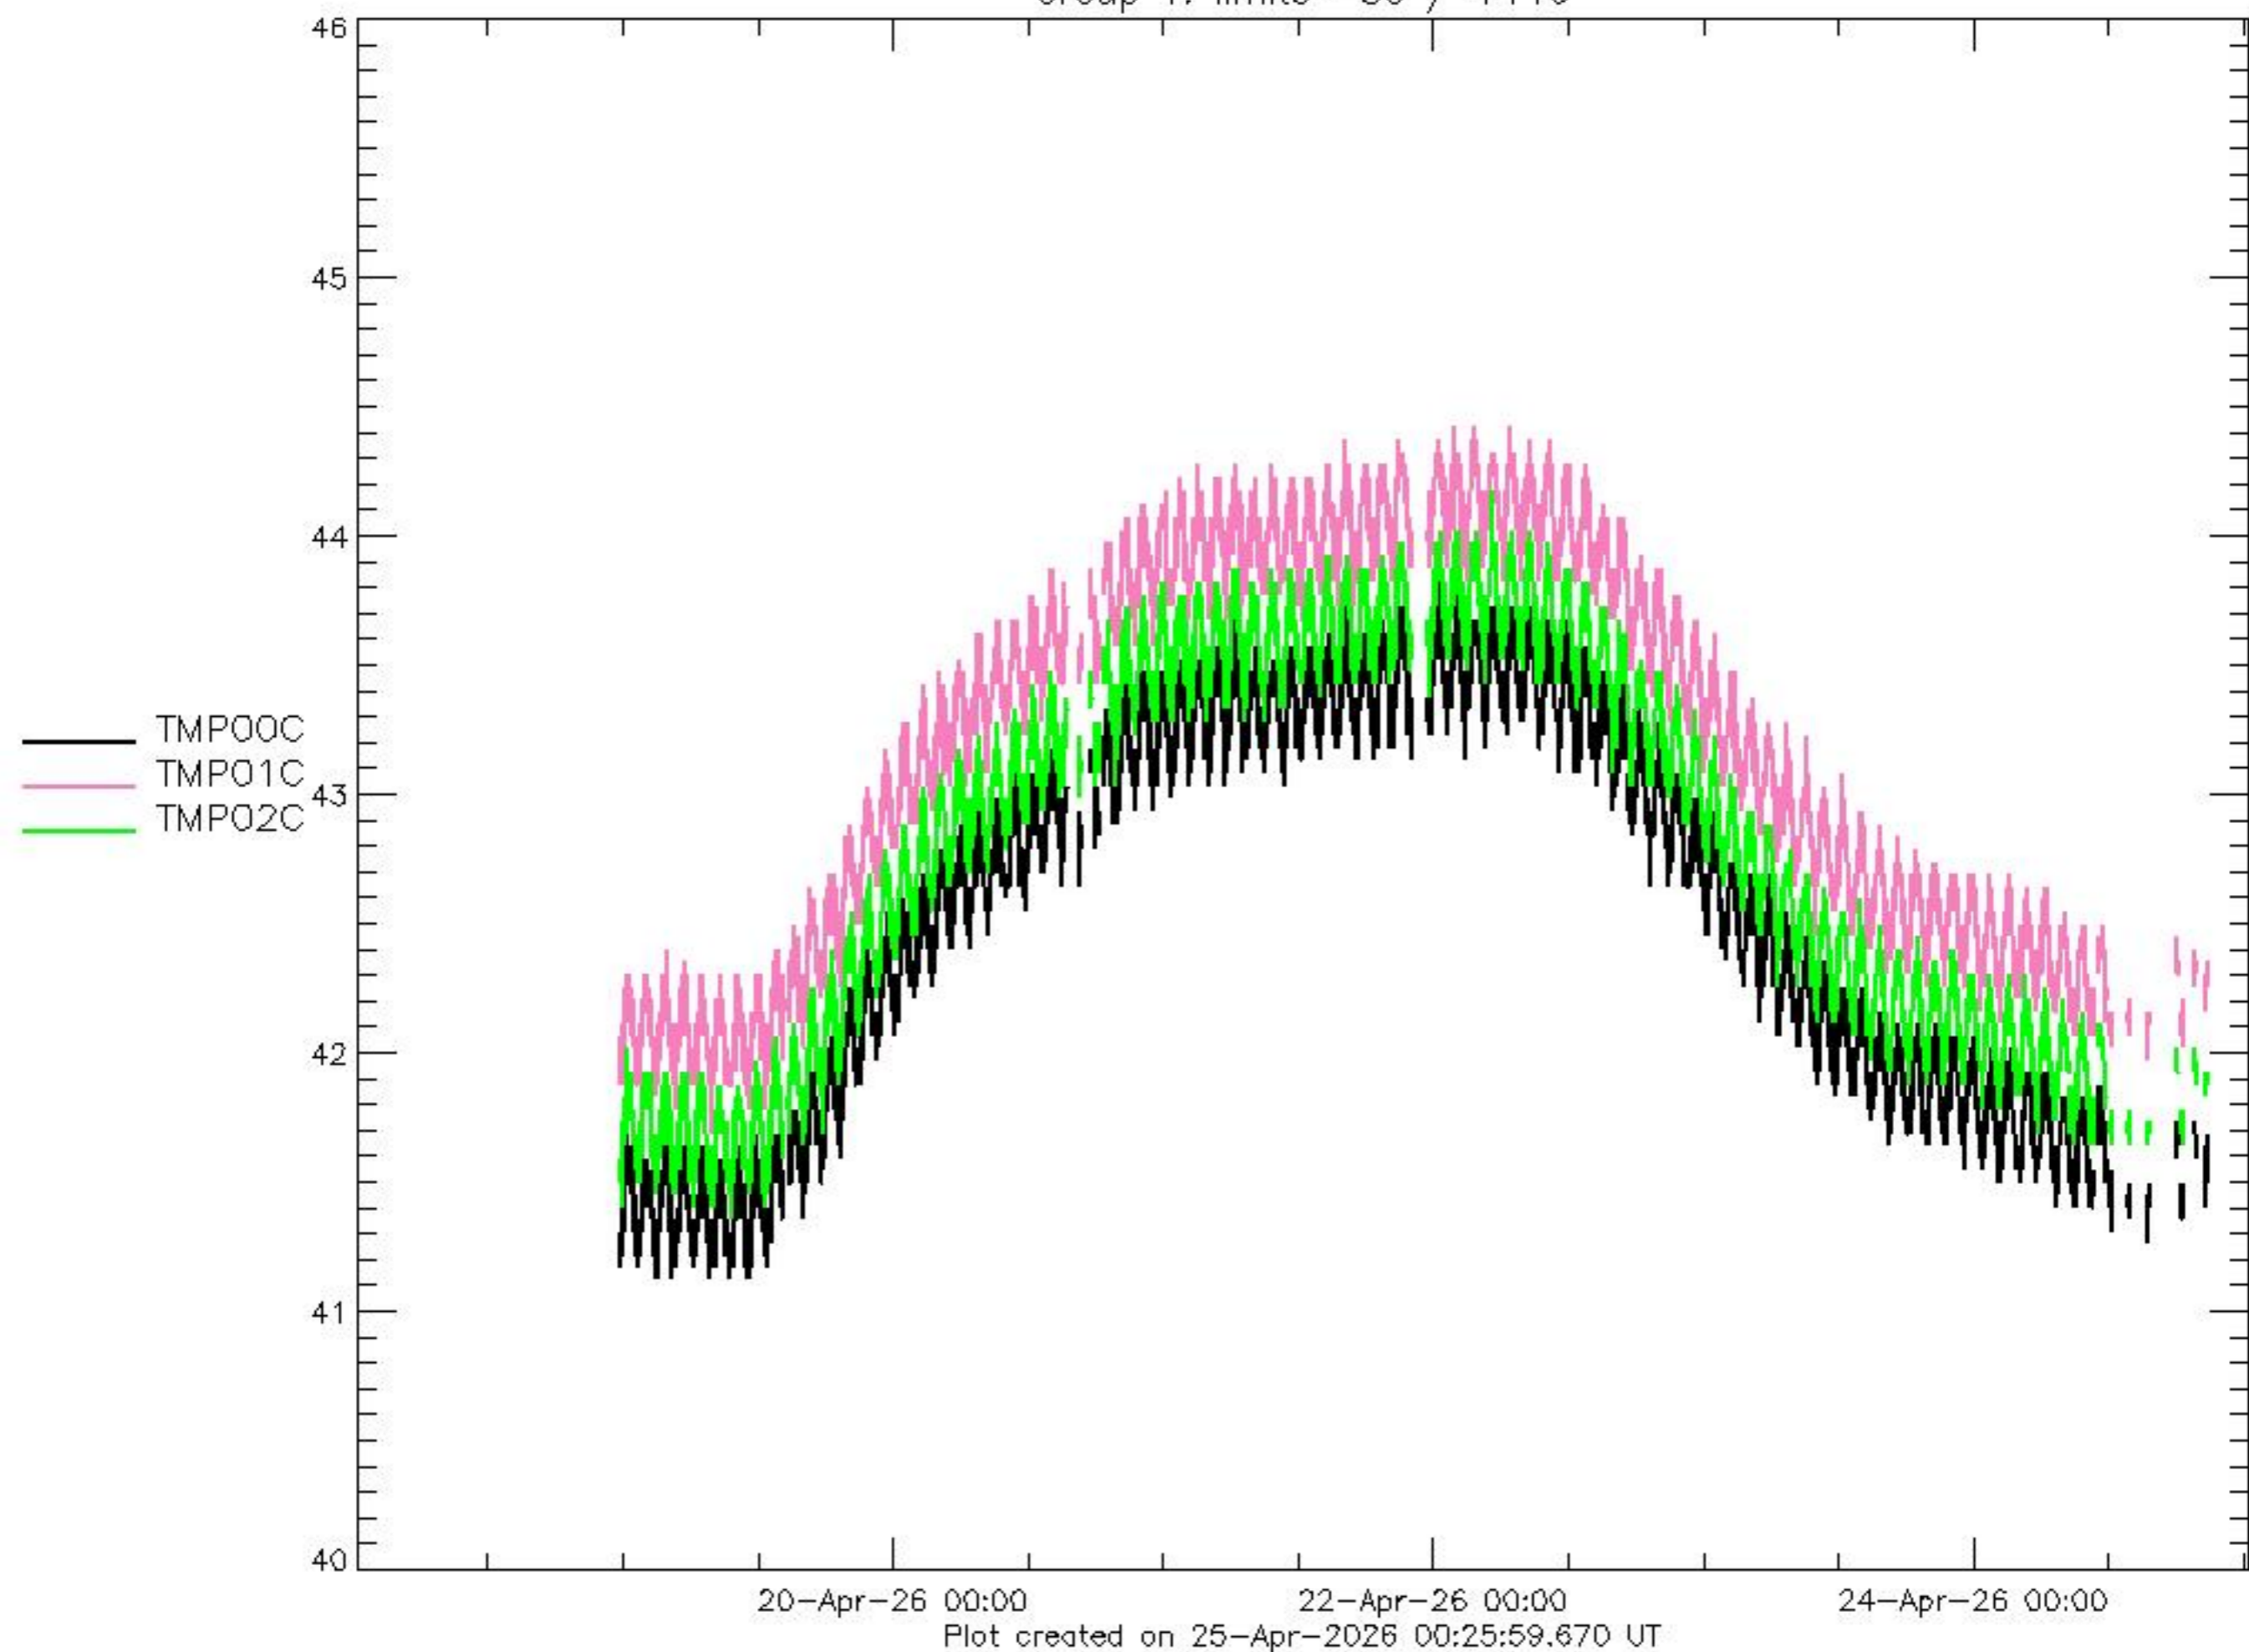

Group 1: limits -50 / +110

Plot created on 25-Apr-2026 00:25:59.670 UT

Group 2: limits -50 / +60

Group 3: limits -50 / +60

Plot created on 25-Apr-2026 00:26:05.203 UT

Group 4: limits -55 / +70

Group 5: limits TMP 11,12: -50 / +110 TMP 13,14: -55 / +110

Group 6: limits TMP 15,16,17: -55 / +110

Plot created on 25-Apr-2026 00:26:10.120 UT

Group 7: limits TMP 10: -55 / +110

20-Apr-26 00:00 22-Apr-26 00:00 24-Apr-26 00:00

Plot created on 25-Apr-2026 00:26:10.666 UT