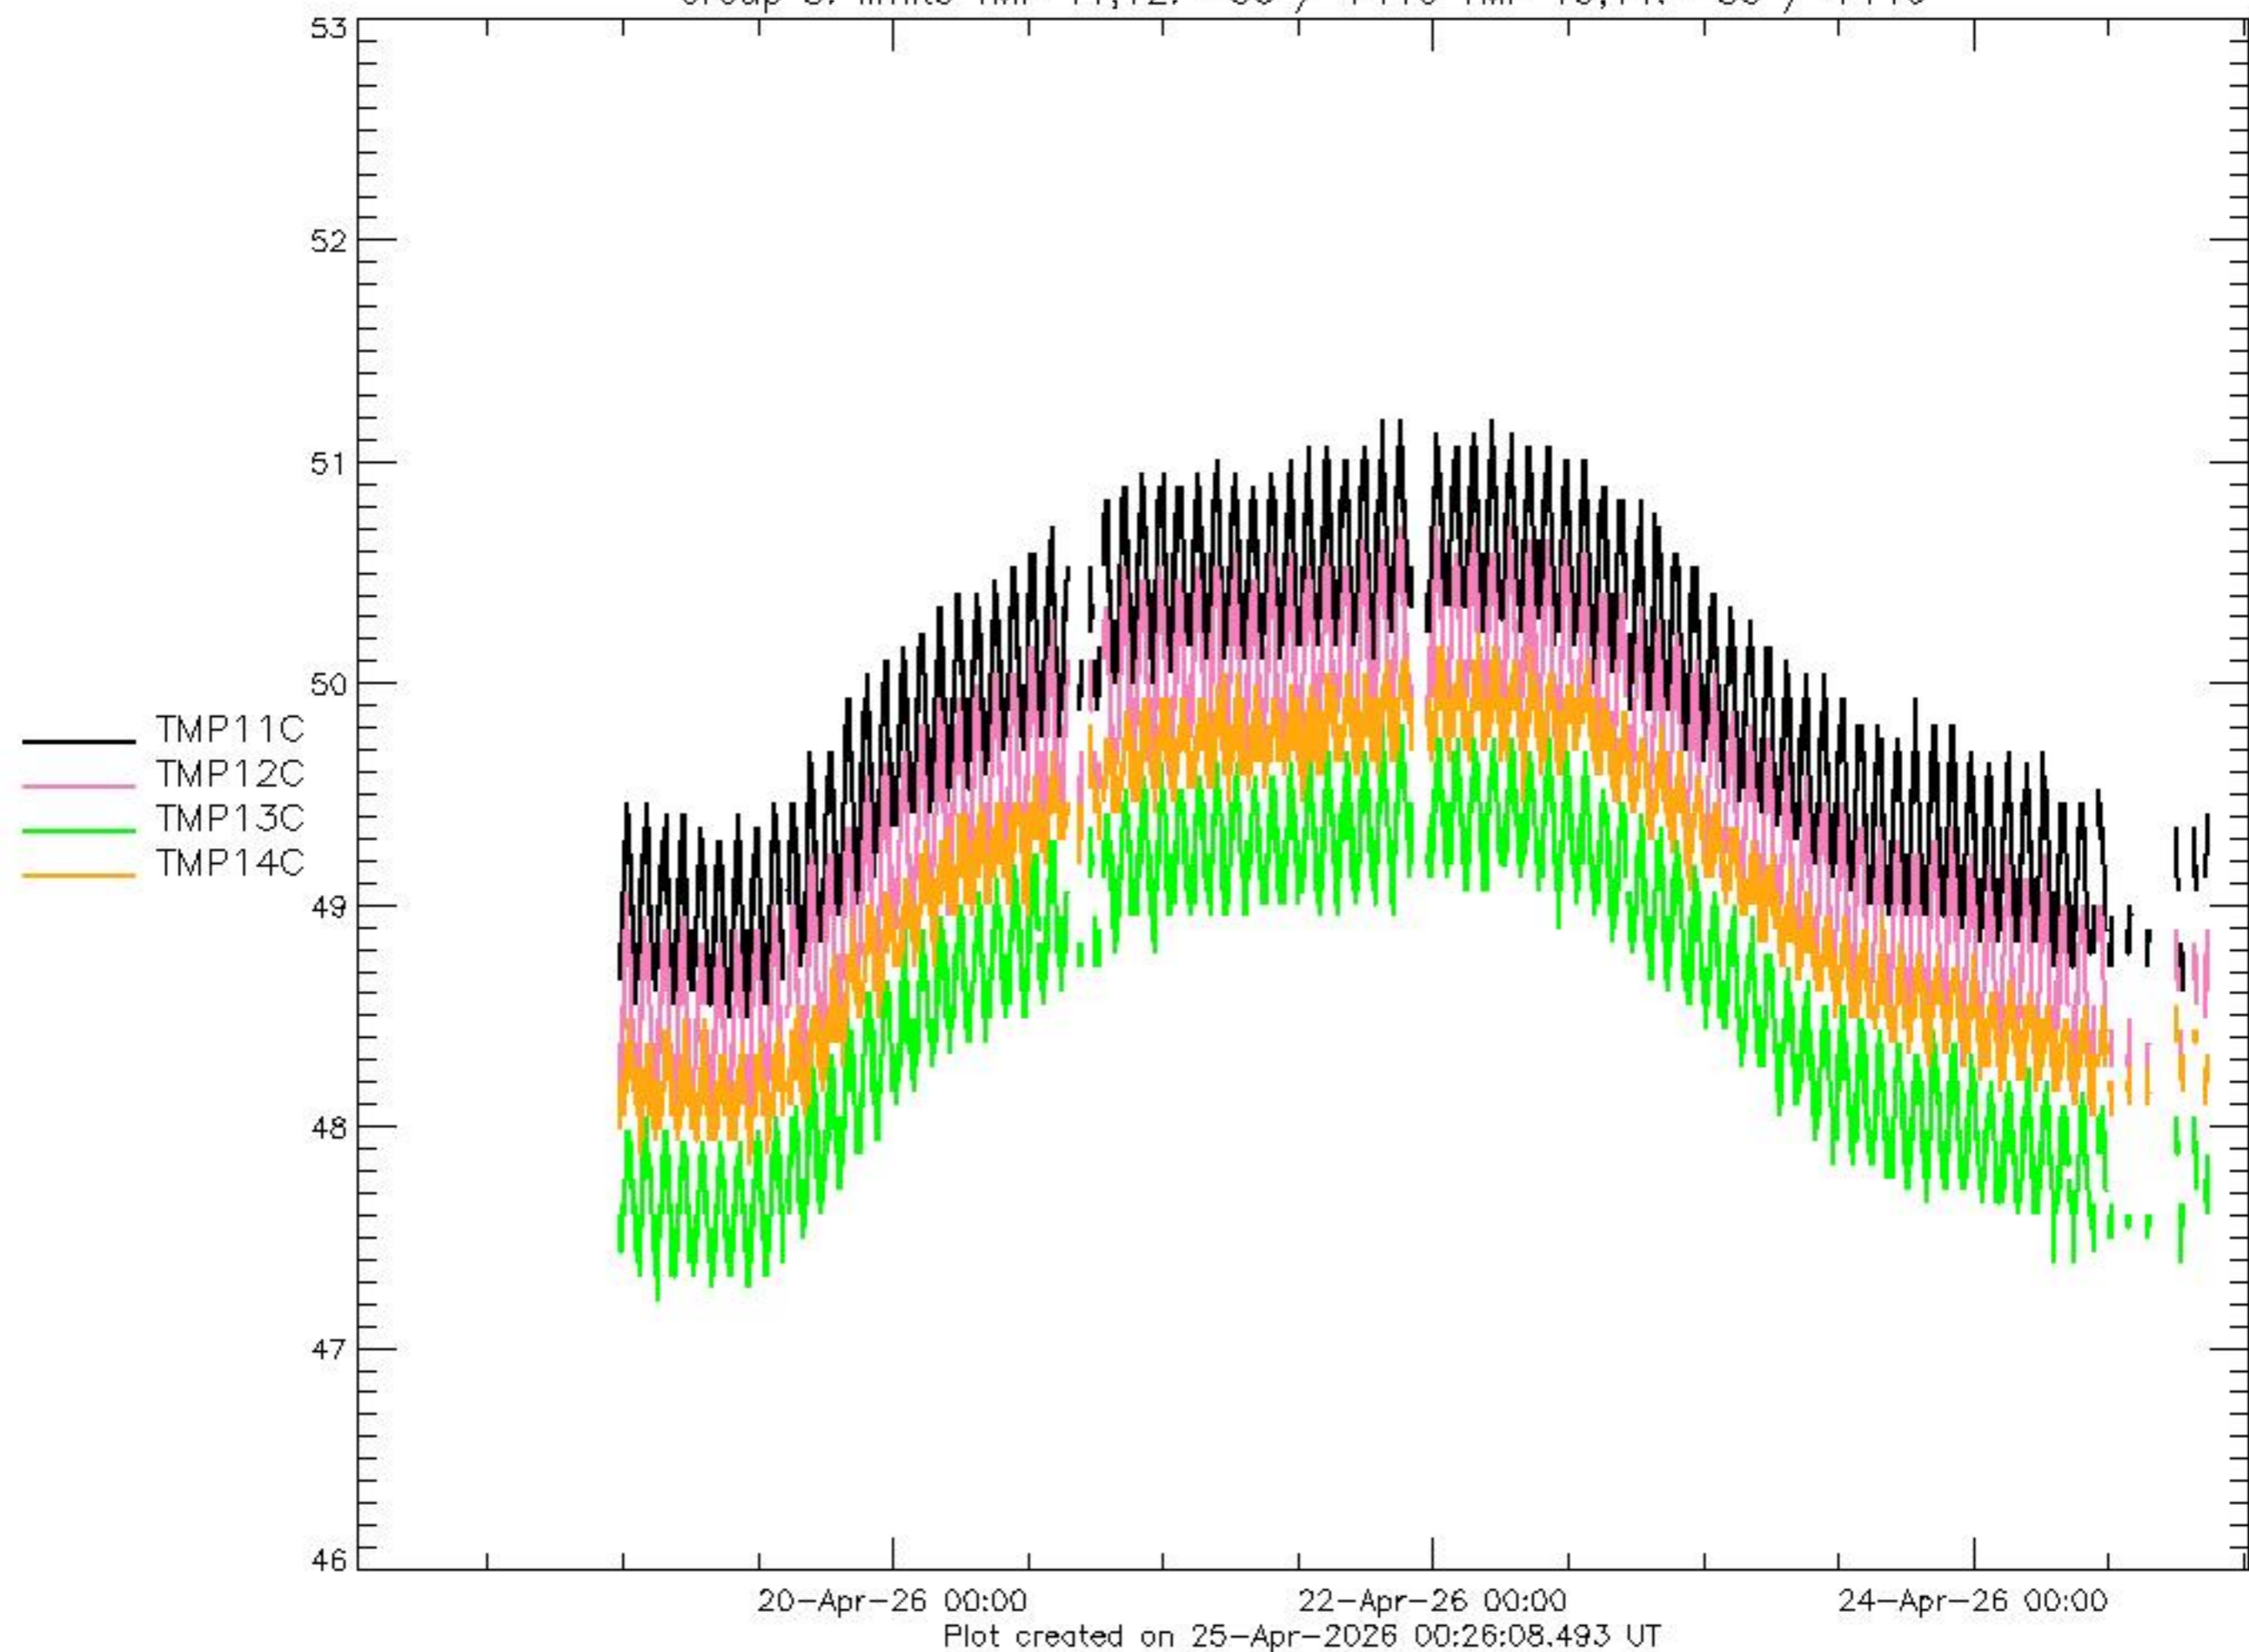

Group 1: limits -50 / +110

Plot created on 25-Apr-2026 00:25:59.670 UT

Group 2: limits -50 / +60

Group 3: limits -50 / +60

Plot created on 25-Apr-2026 00:26:05.203 UT

Group 4: limits -55 / +70

Group 5: limits TMP 11,12: -50 / +110 TMP 13,14: -55 / +110

Group 6: limits TMP 15,16,17: -55 / +110

Plot created on 25-Apr-2026 00:26:10.120 UT

Group 7: limits TMP 10: -55 / +110

20-Apr-26 00:00 22-Apr-26 00:00 24-Apr-26 00:00

Plot created on 25-Apr-2026 00:26:10.666 UT