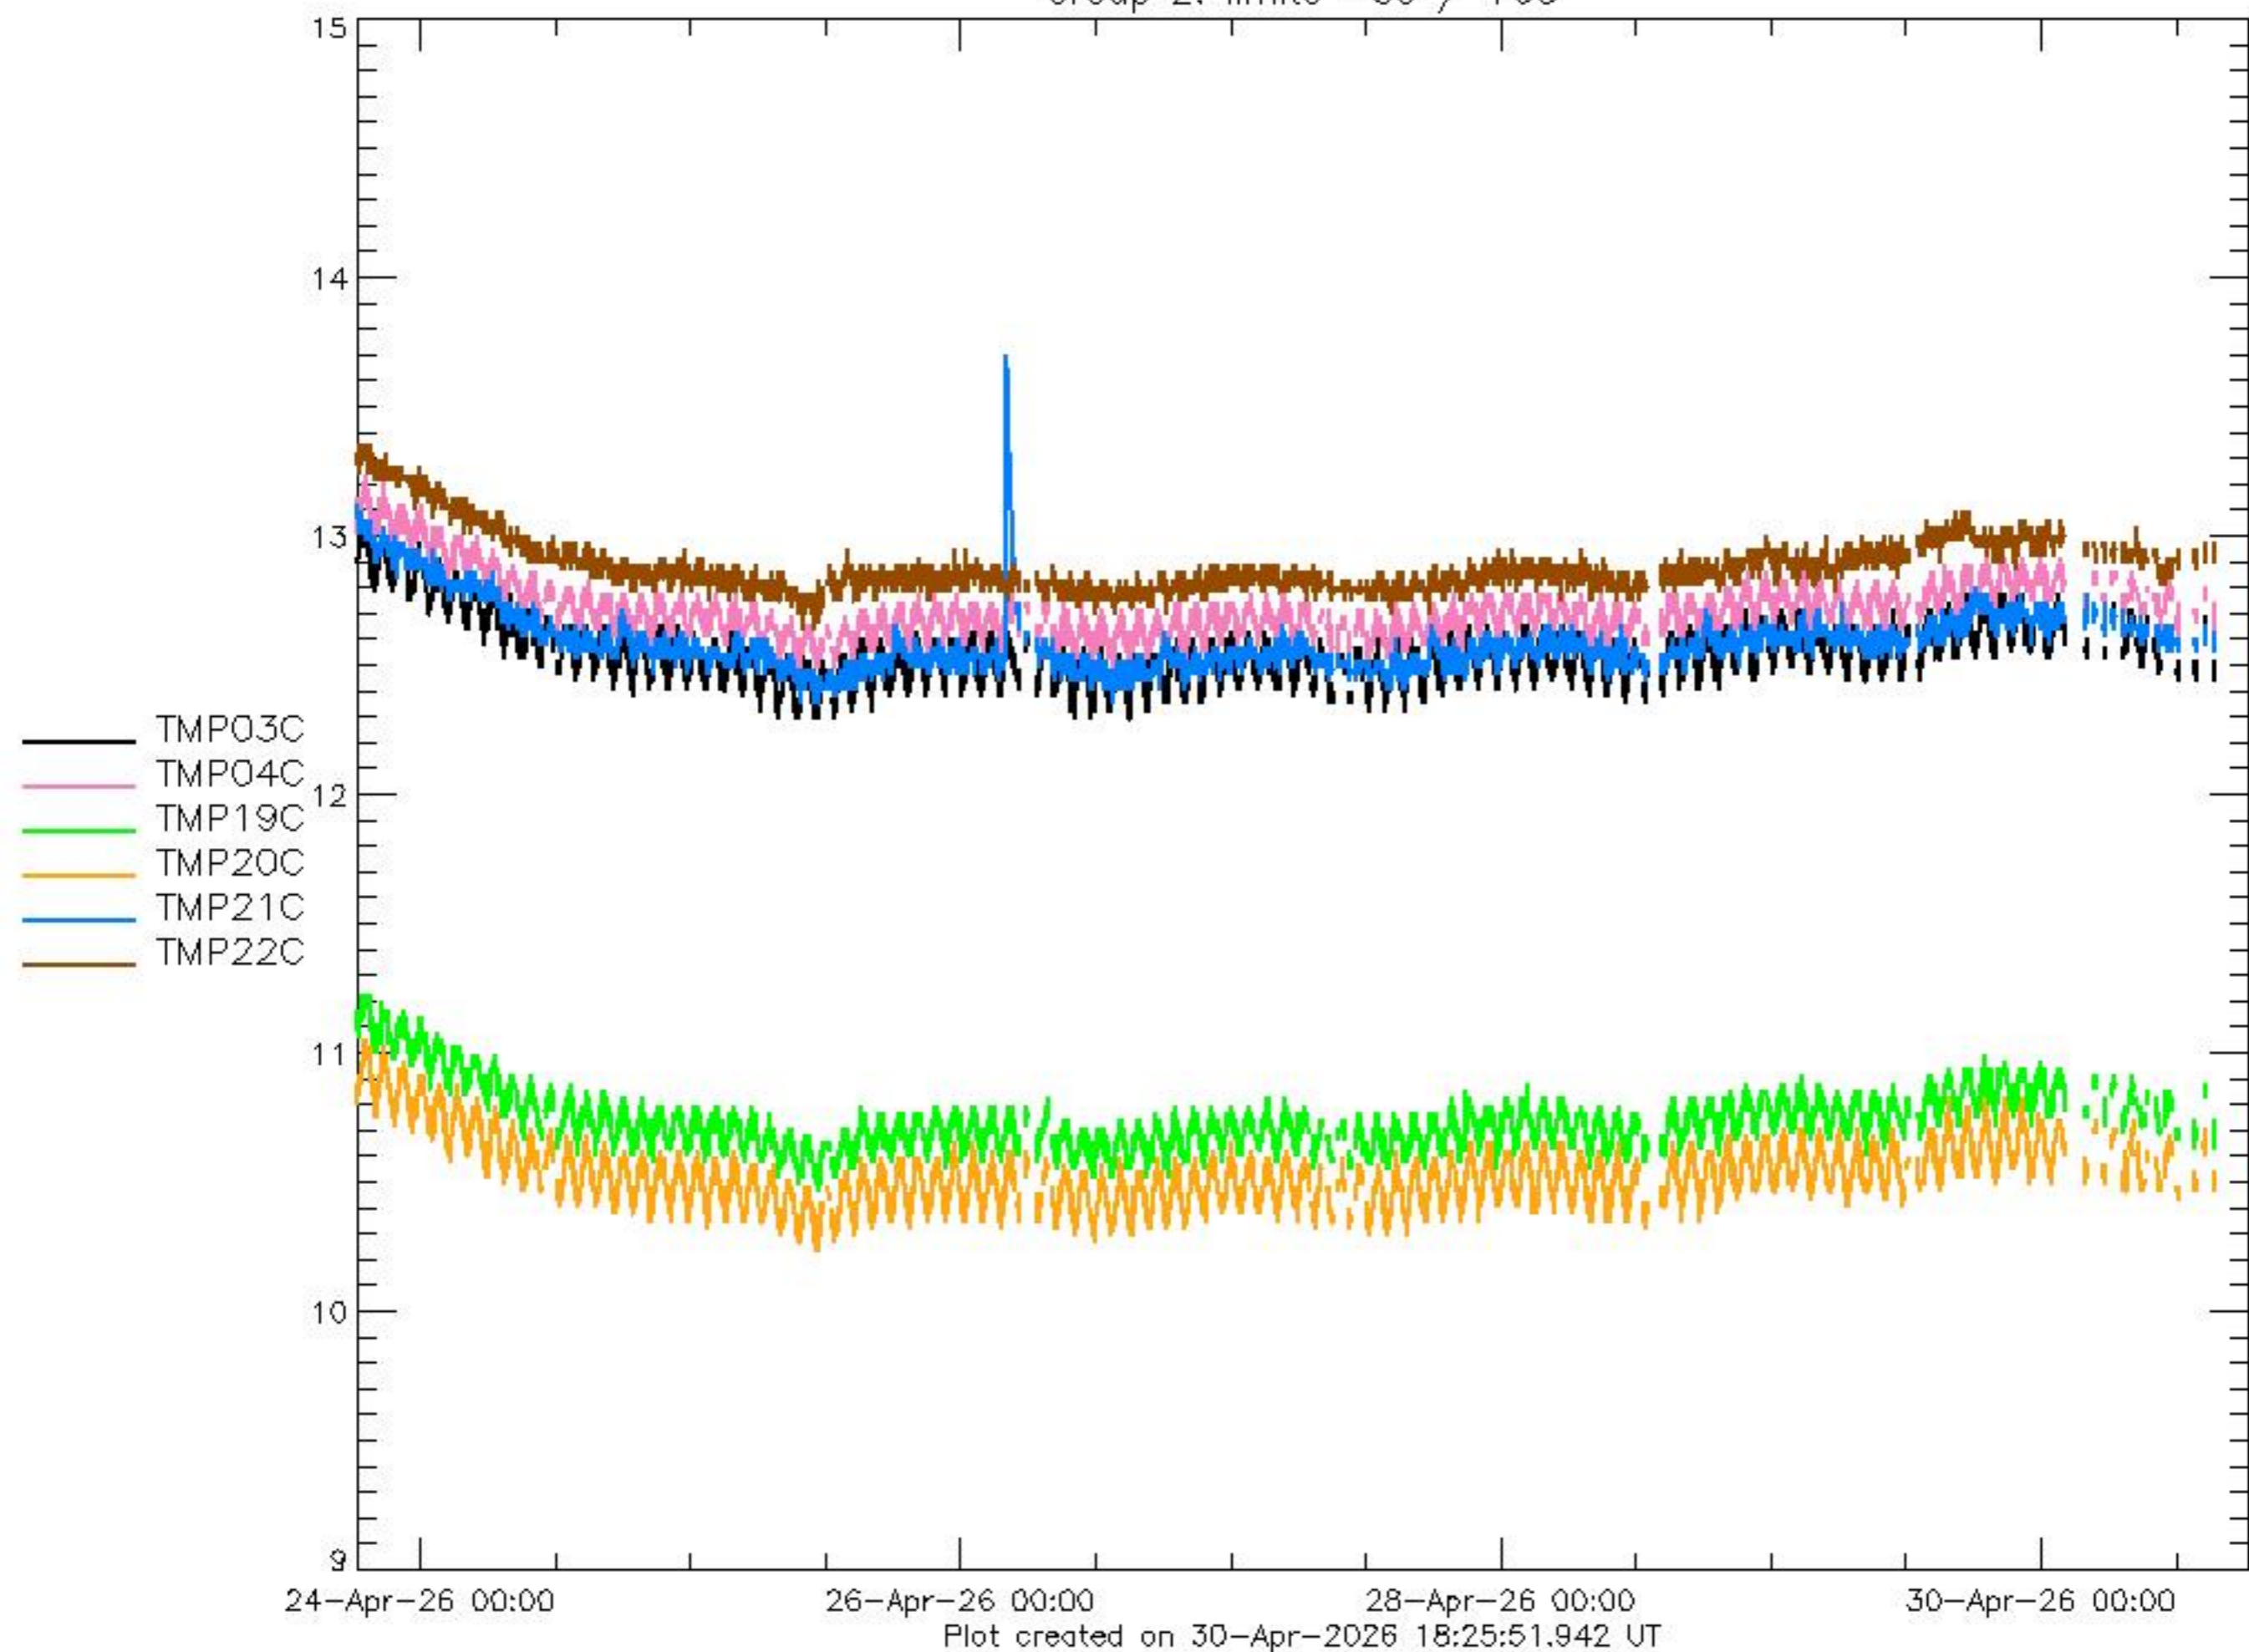

Group 2: limits -50 / +60

Plot created on 30-Apr-2026 18:25:51.942 UT

Group 3: limits -50 / +60

Group 5: limits TMP 11,12: -50 / +110 TMP 13,14: -55 / +110

Group 7: limits TMP 10: -55 / +110