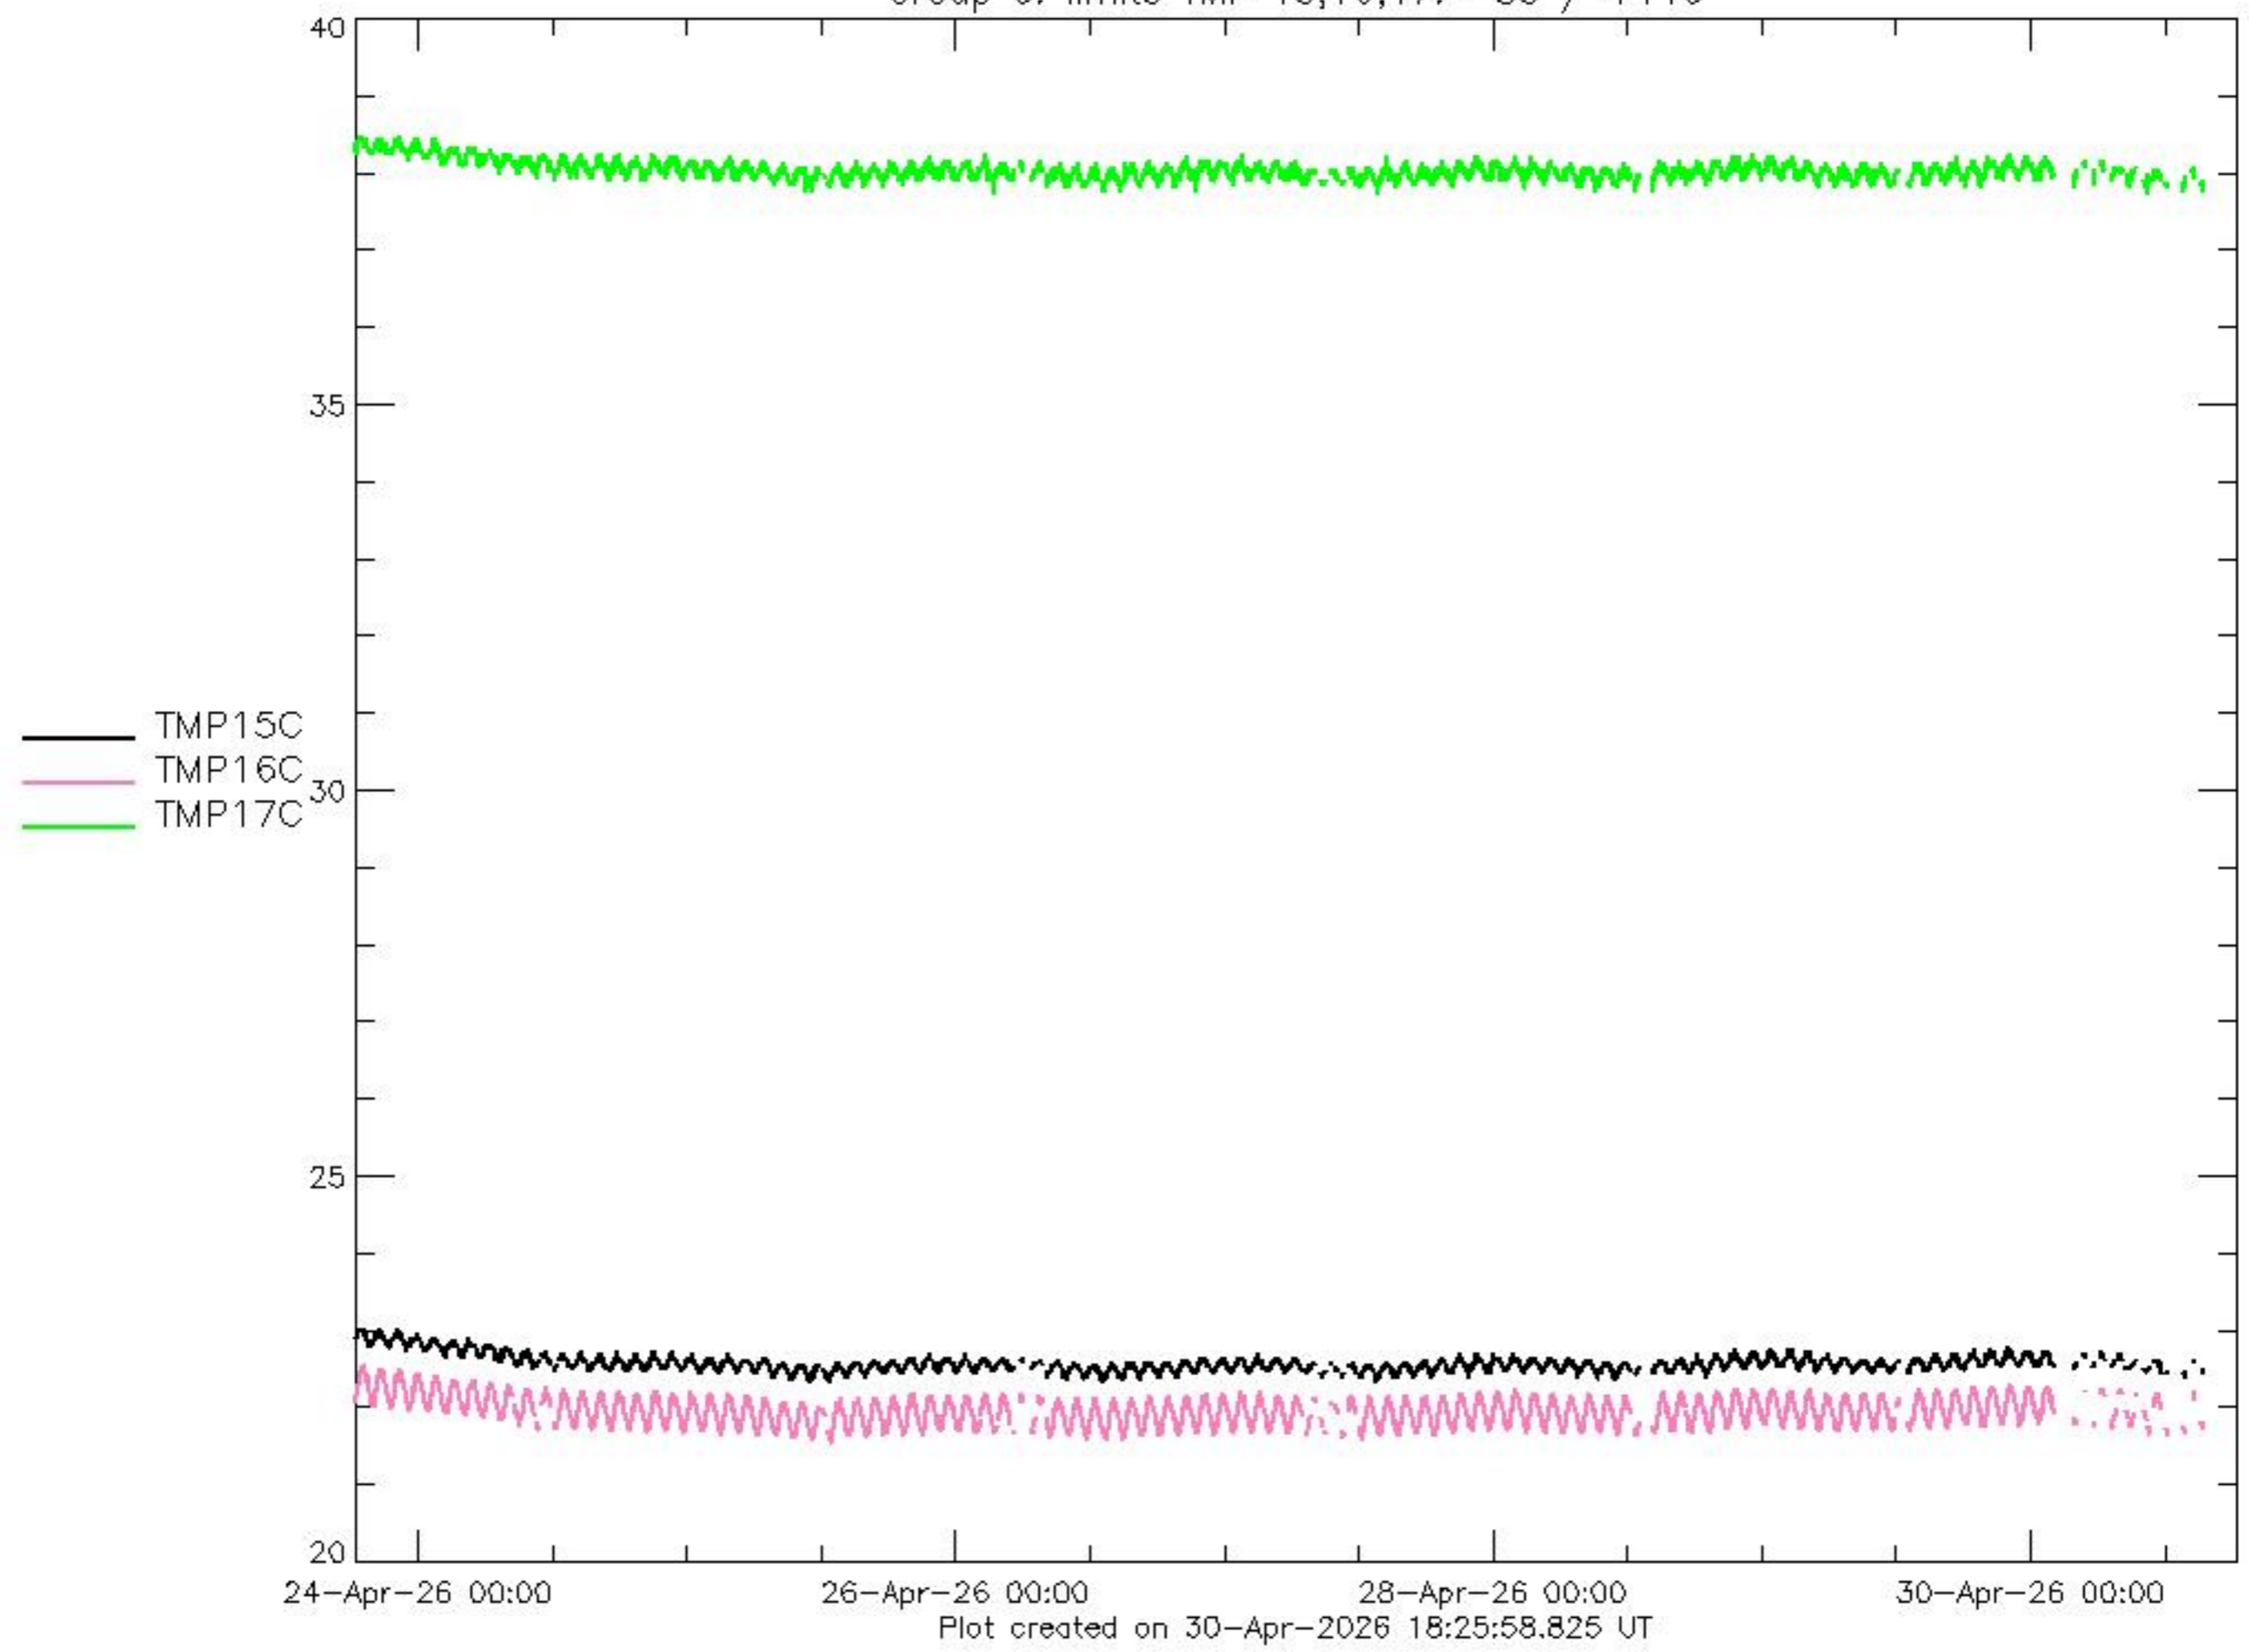

Group 2: limits -50 / +60

Plot created on 30-Apr-2026 18:25:51.942 UT

Group 3: limits -50 / +60

Group 5: limits TMP 11,12: -50 / +110 TMP 13,14: -55 / +110

Group 7: limits TMP 10: -55 / +110