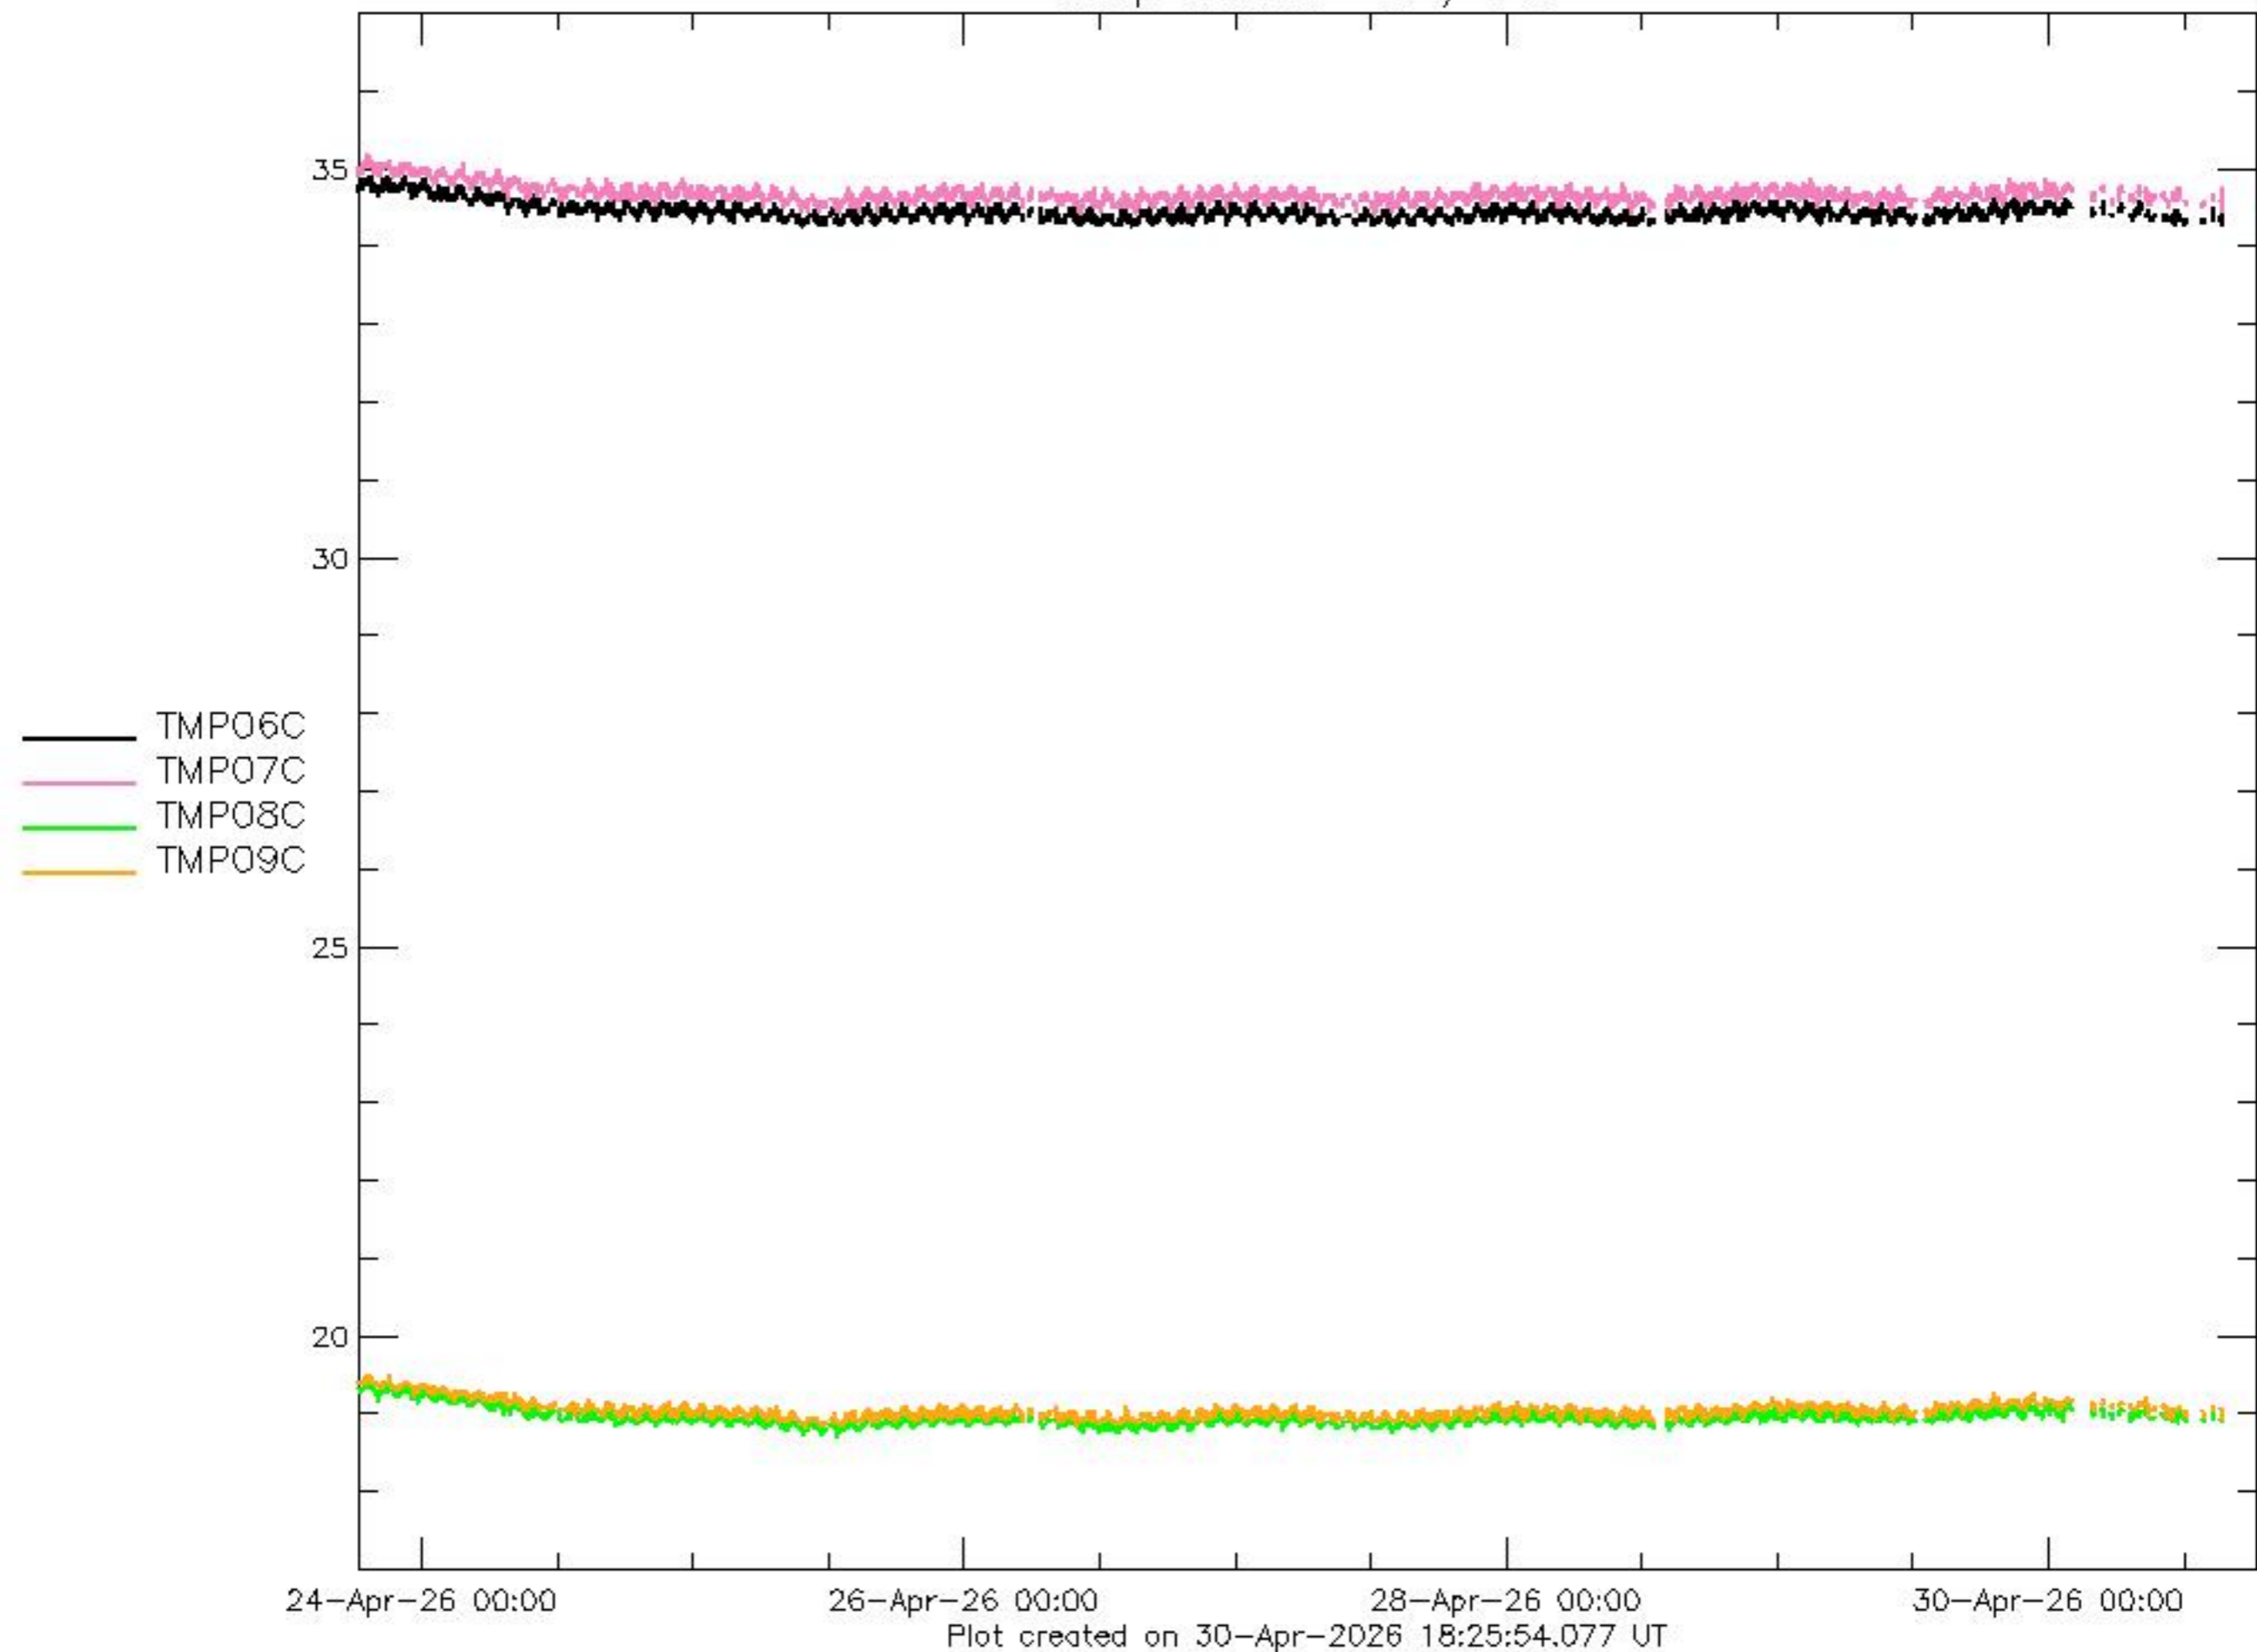

Group 2: limits -50 / +60

Plot created on 30-Apr-2026 18:25:51.942 UT

Group 3: limits -50 / +60

Group 5: limits TMP 11,12: -50 / +110 TMP 13,14: -55 / +110

Group 7: limits TMP 10: -55 / +110