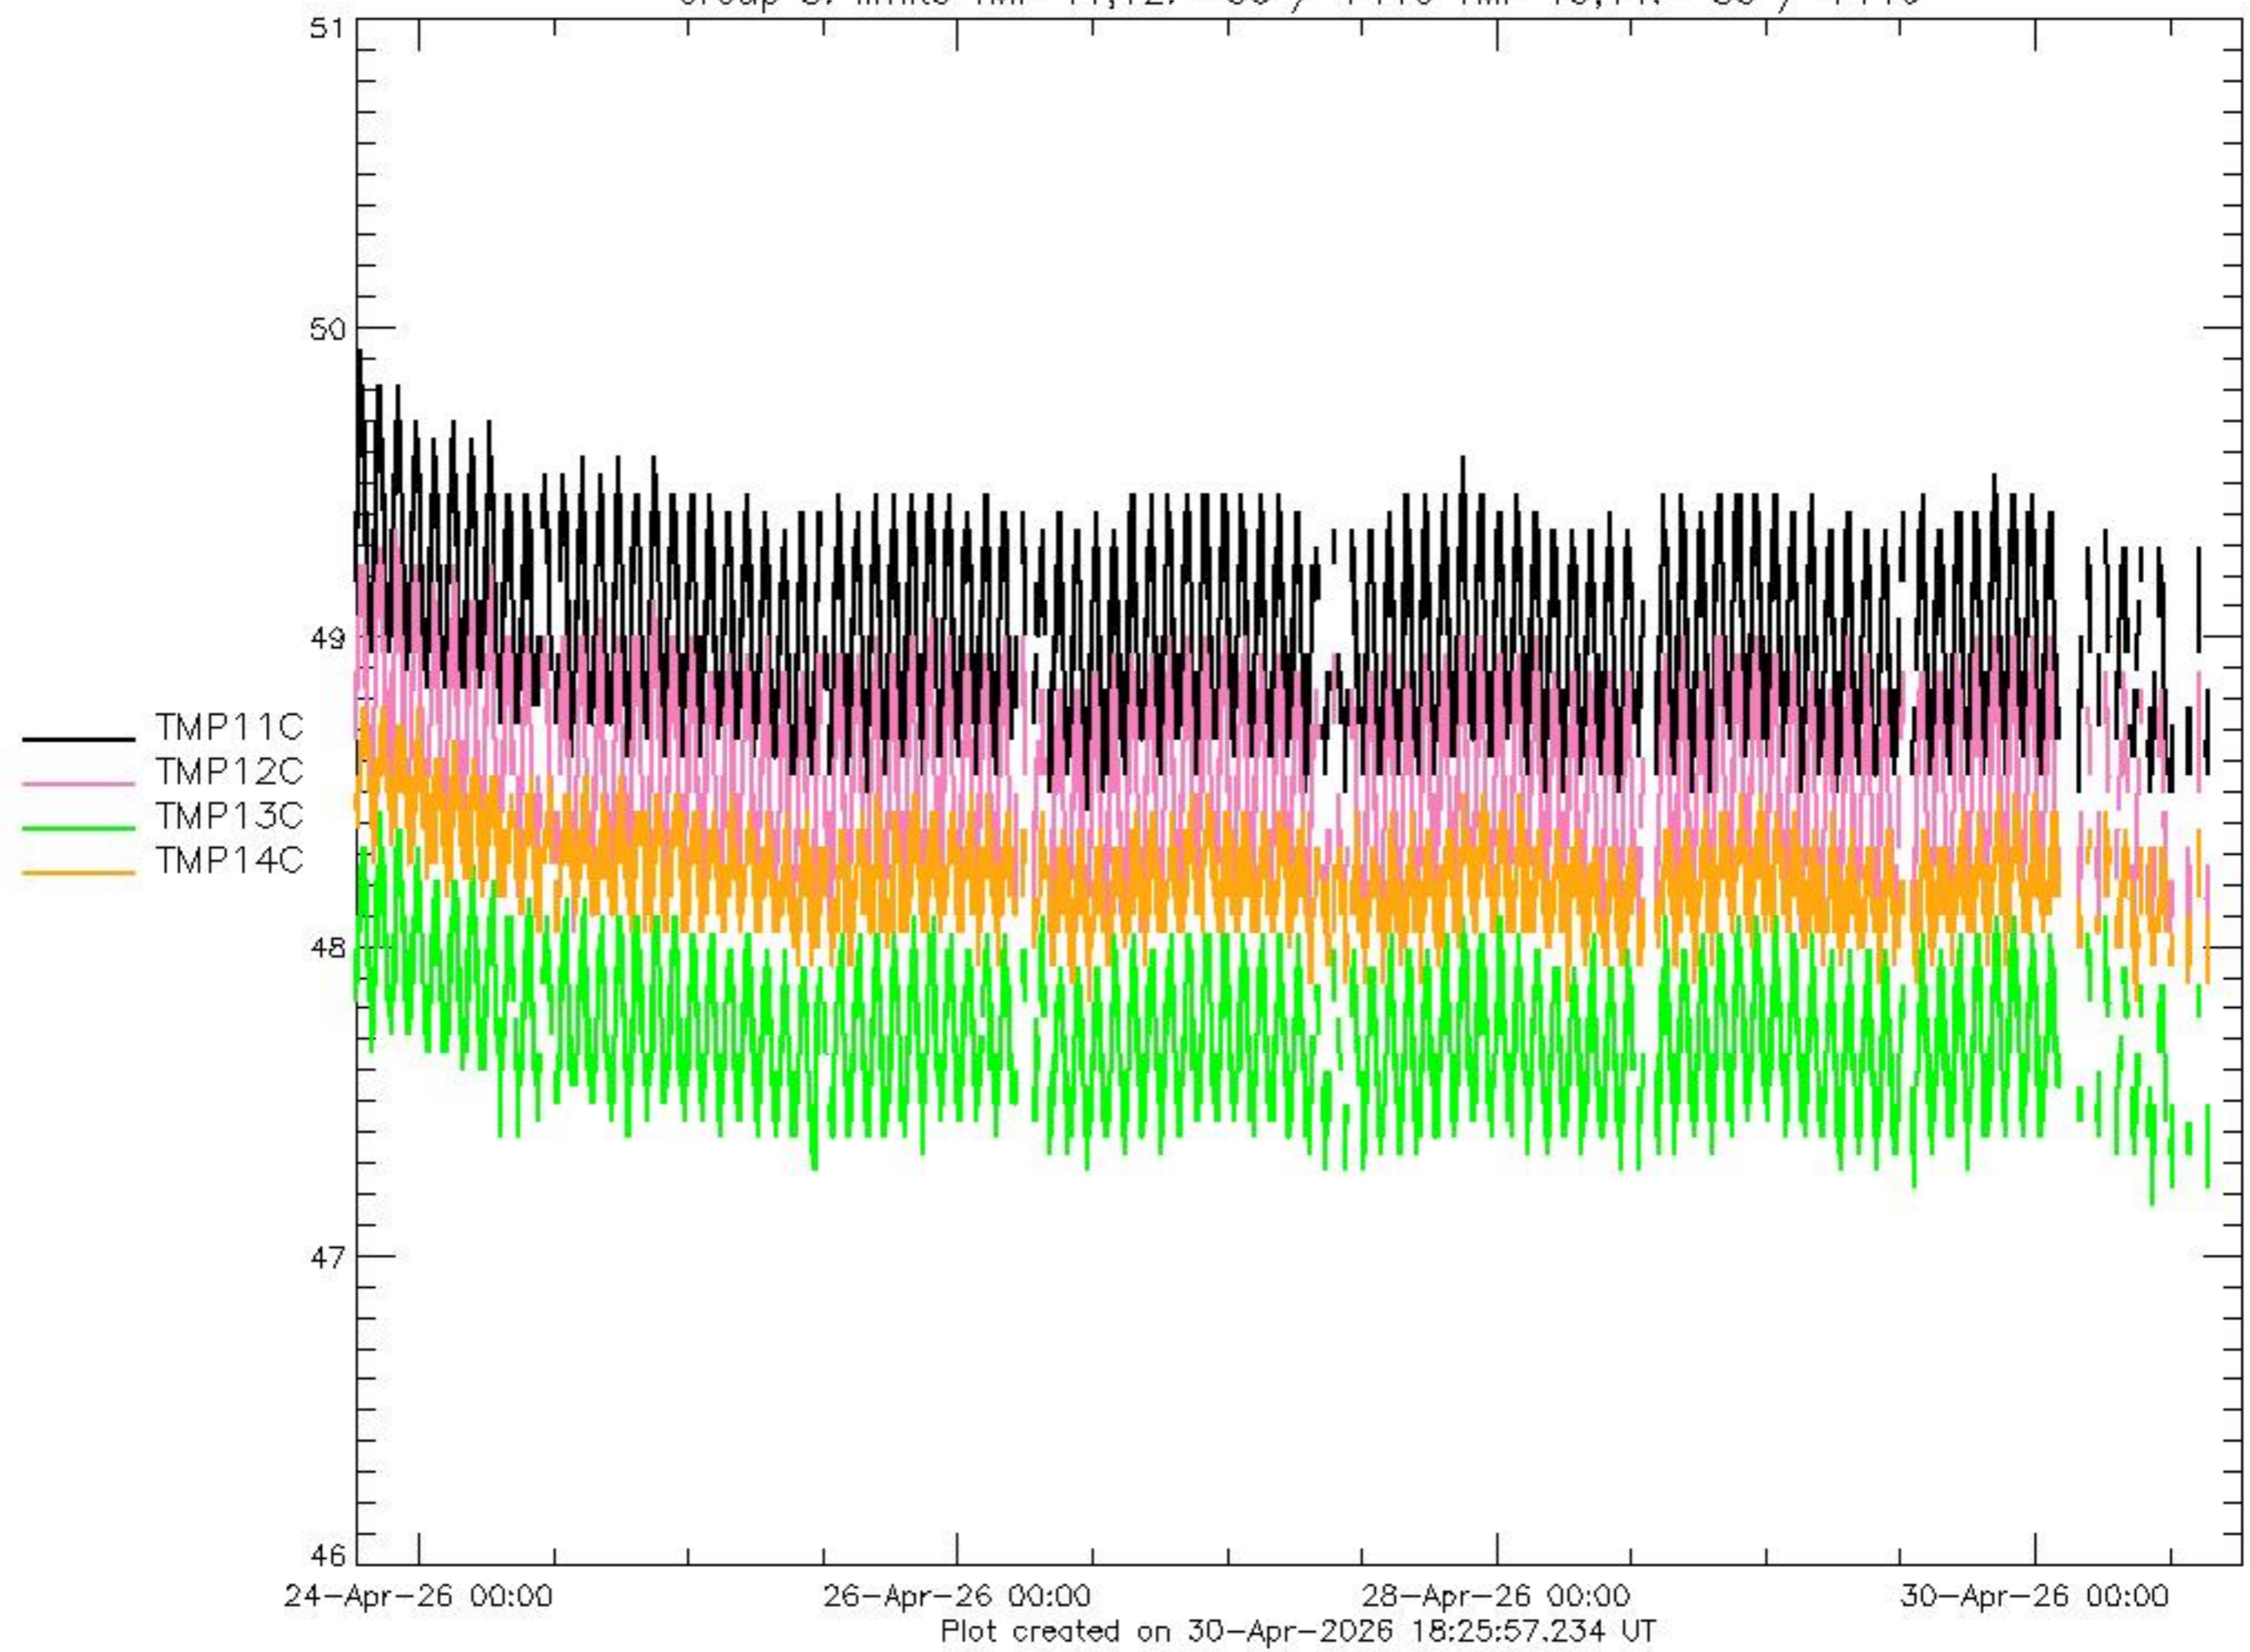

Group 2: limits -50 / +60

Plot created on 30-Apr-2026 18:25:51.942 UT

Group 3: limits -50 / +60

Group 5: limits TMP 11,12: -50 / +110 TMP 13,14: -55 / +110

Group 7: limits TMP 10: -55 / +110