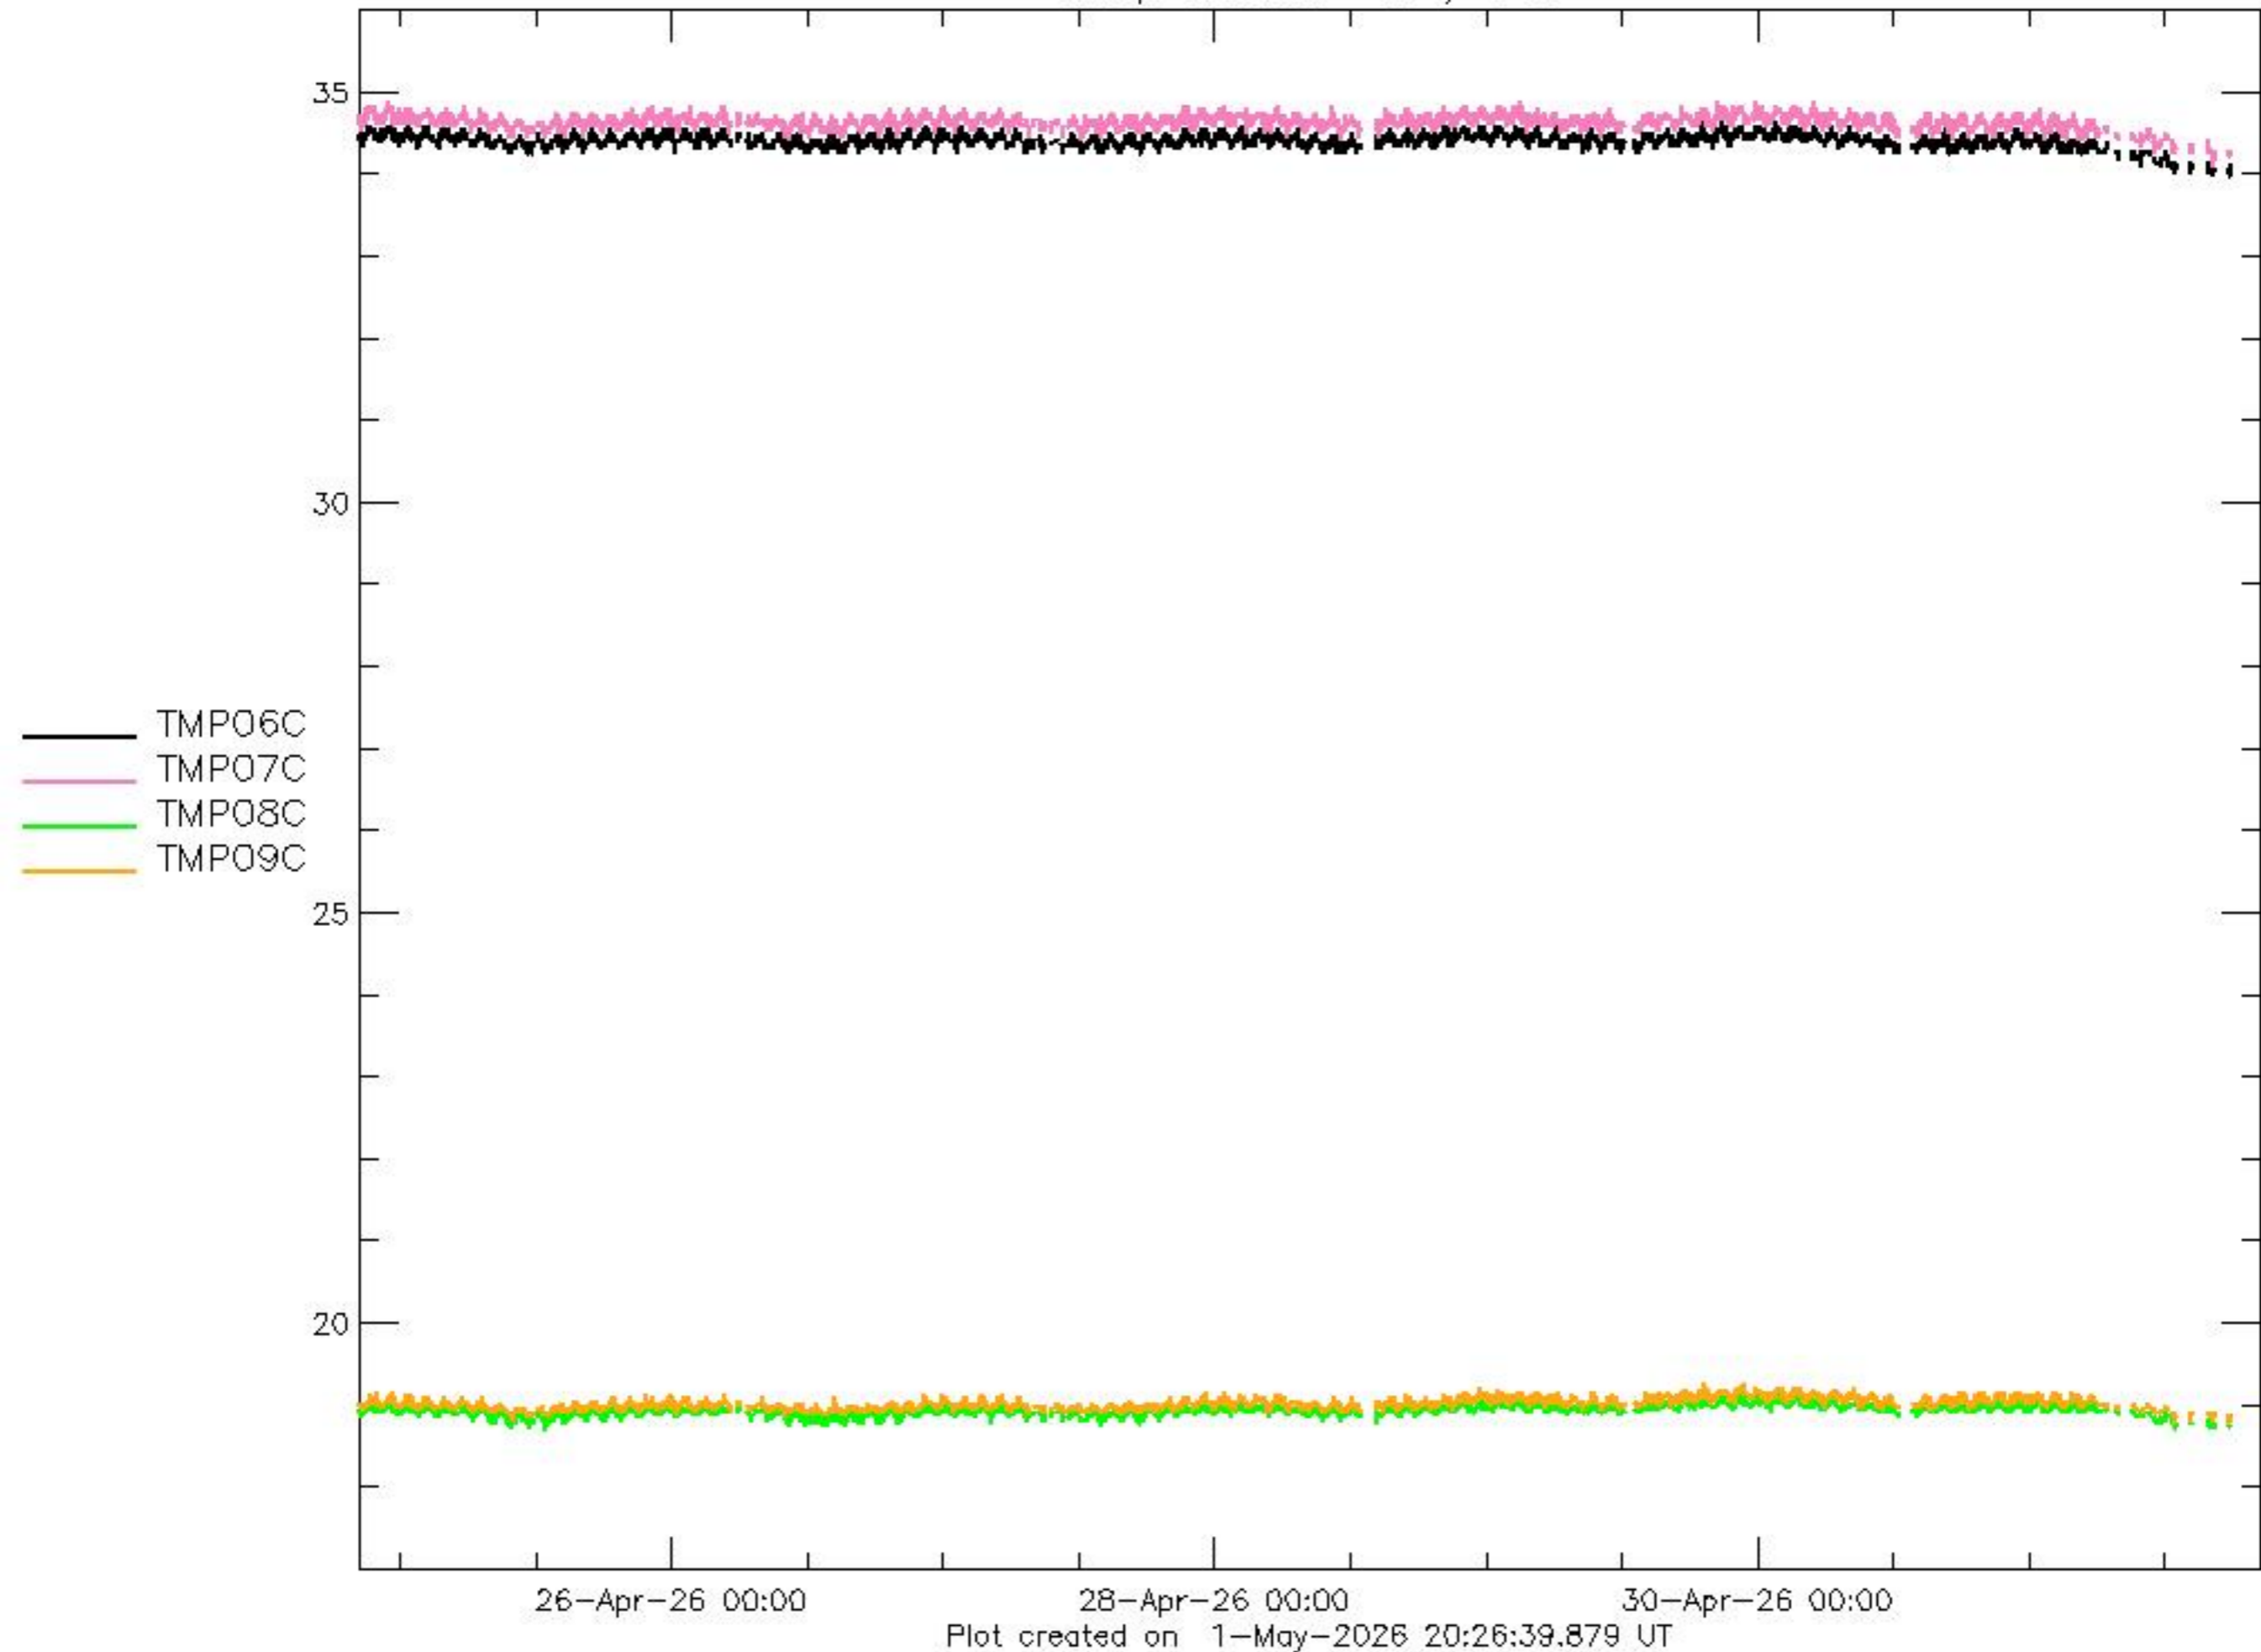

Group 1: limits -50 / +110

Group 2: limits -50 / +60

Plot created on 1-May-2026 20:26:32.859 UT

Group 3: limits -50 / +60

Group 4: limits -55 / +70

Group 5: limits TMP 11,12: -50 / +110 TMP 13,14: -55 / +110

Group 6: limits TMP 15,16,17: -55 / +110

Plot created on 1-May-2026 20:26:56.277 UT

— TMP10C