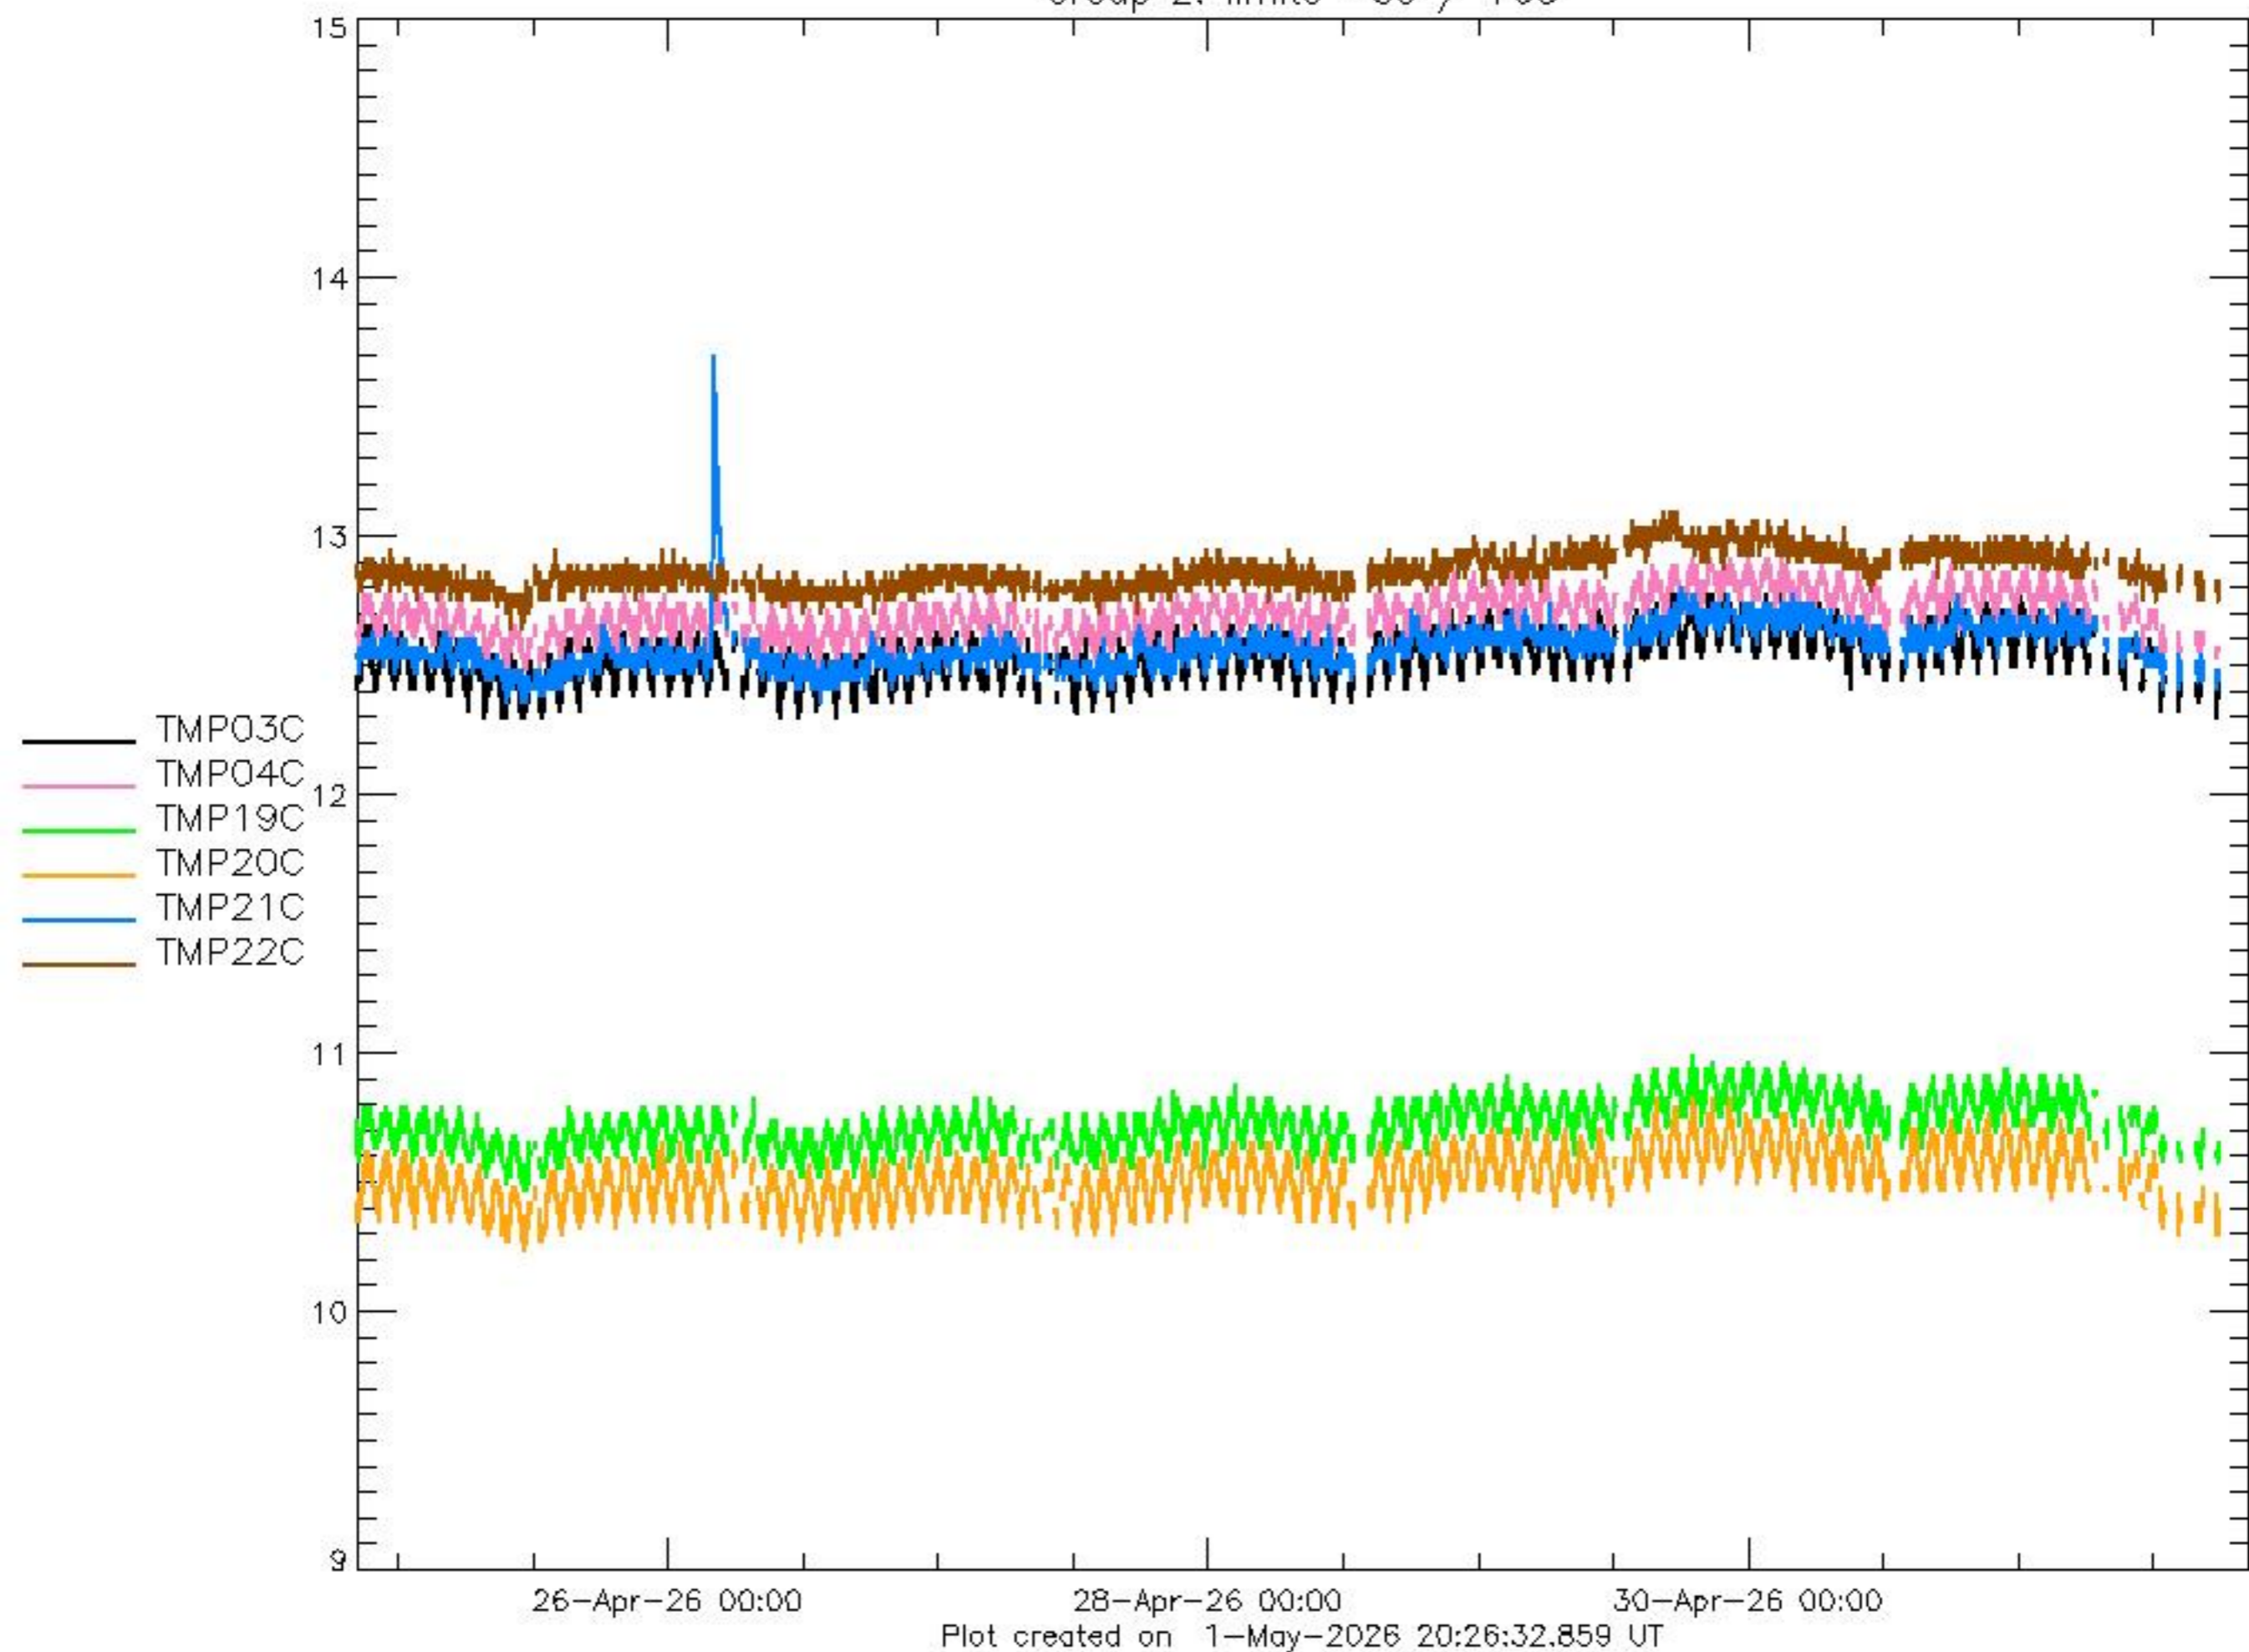

Group 1: limits -50 / +110

Group 2: limits -50 / +60

Plot created on 1-May-2026 20:26:32.859 UT

Group 3: limits -50 / +60

Group 4: limits -55 / +70

Group 5: limits TMP 11,12: -50 / +110 TMP 13,14: -55 / +110

Group 6: limits TMP 15,16,17: -55 / +110

Plot created on 1-May-2026 20:26:56.277 UT

— TMP10C