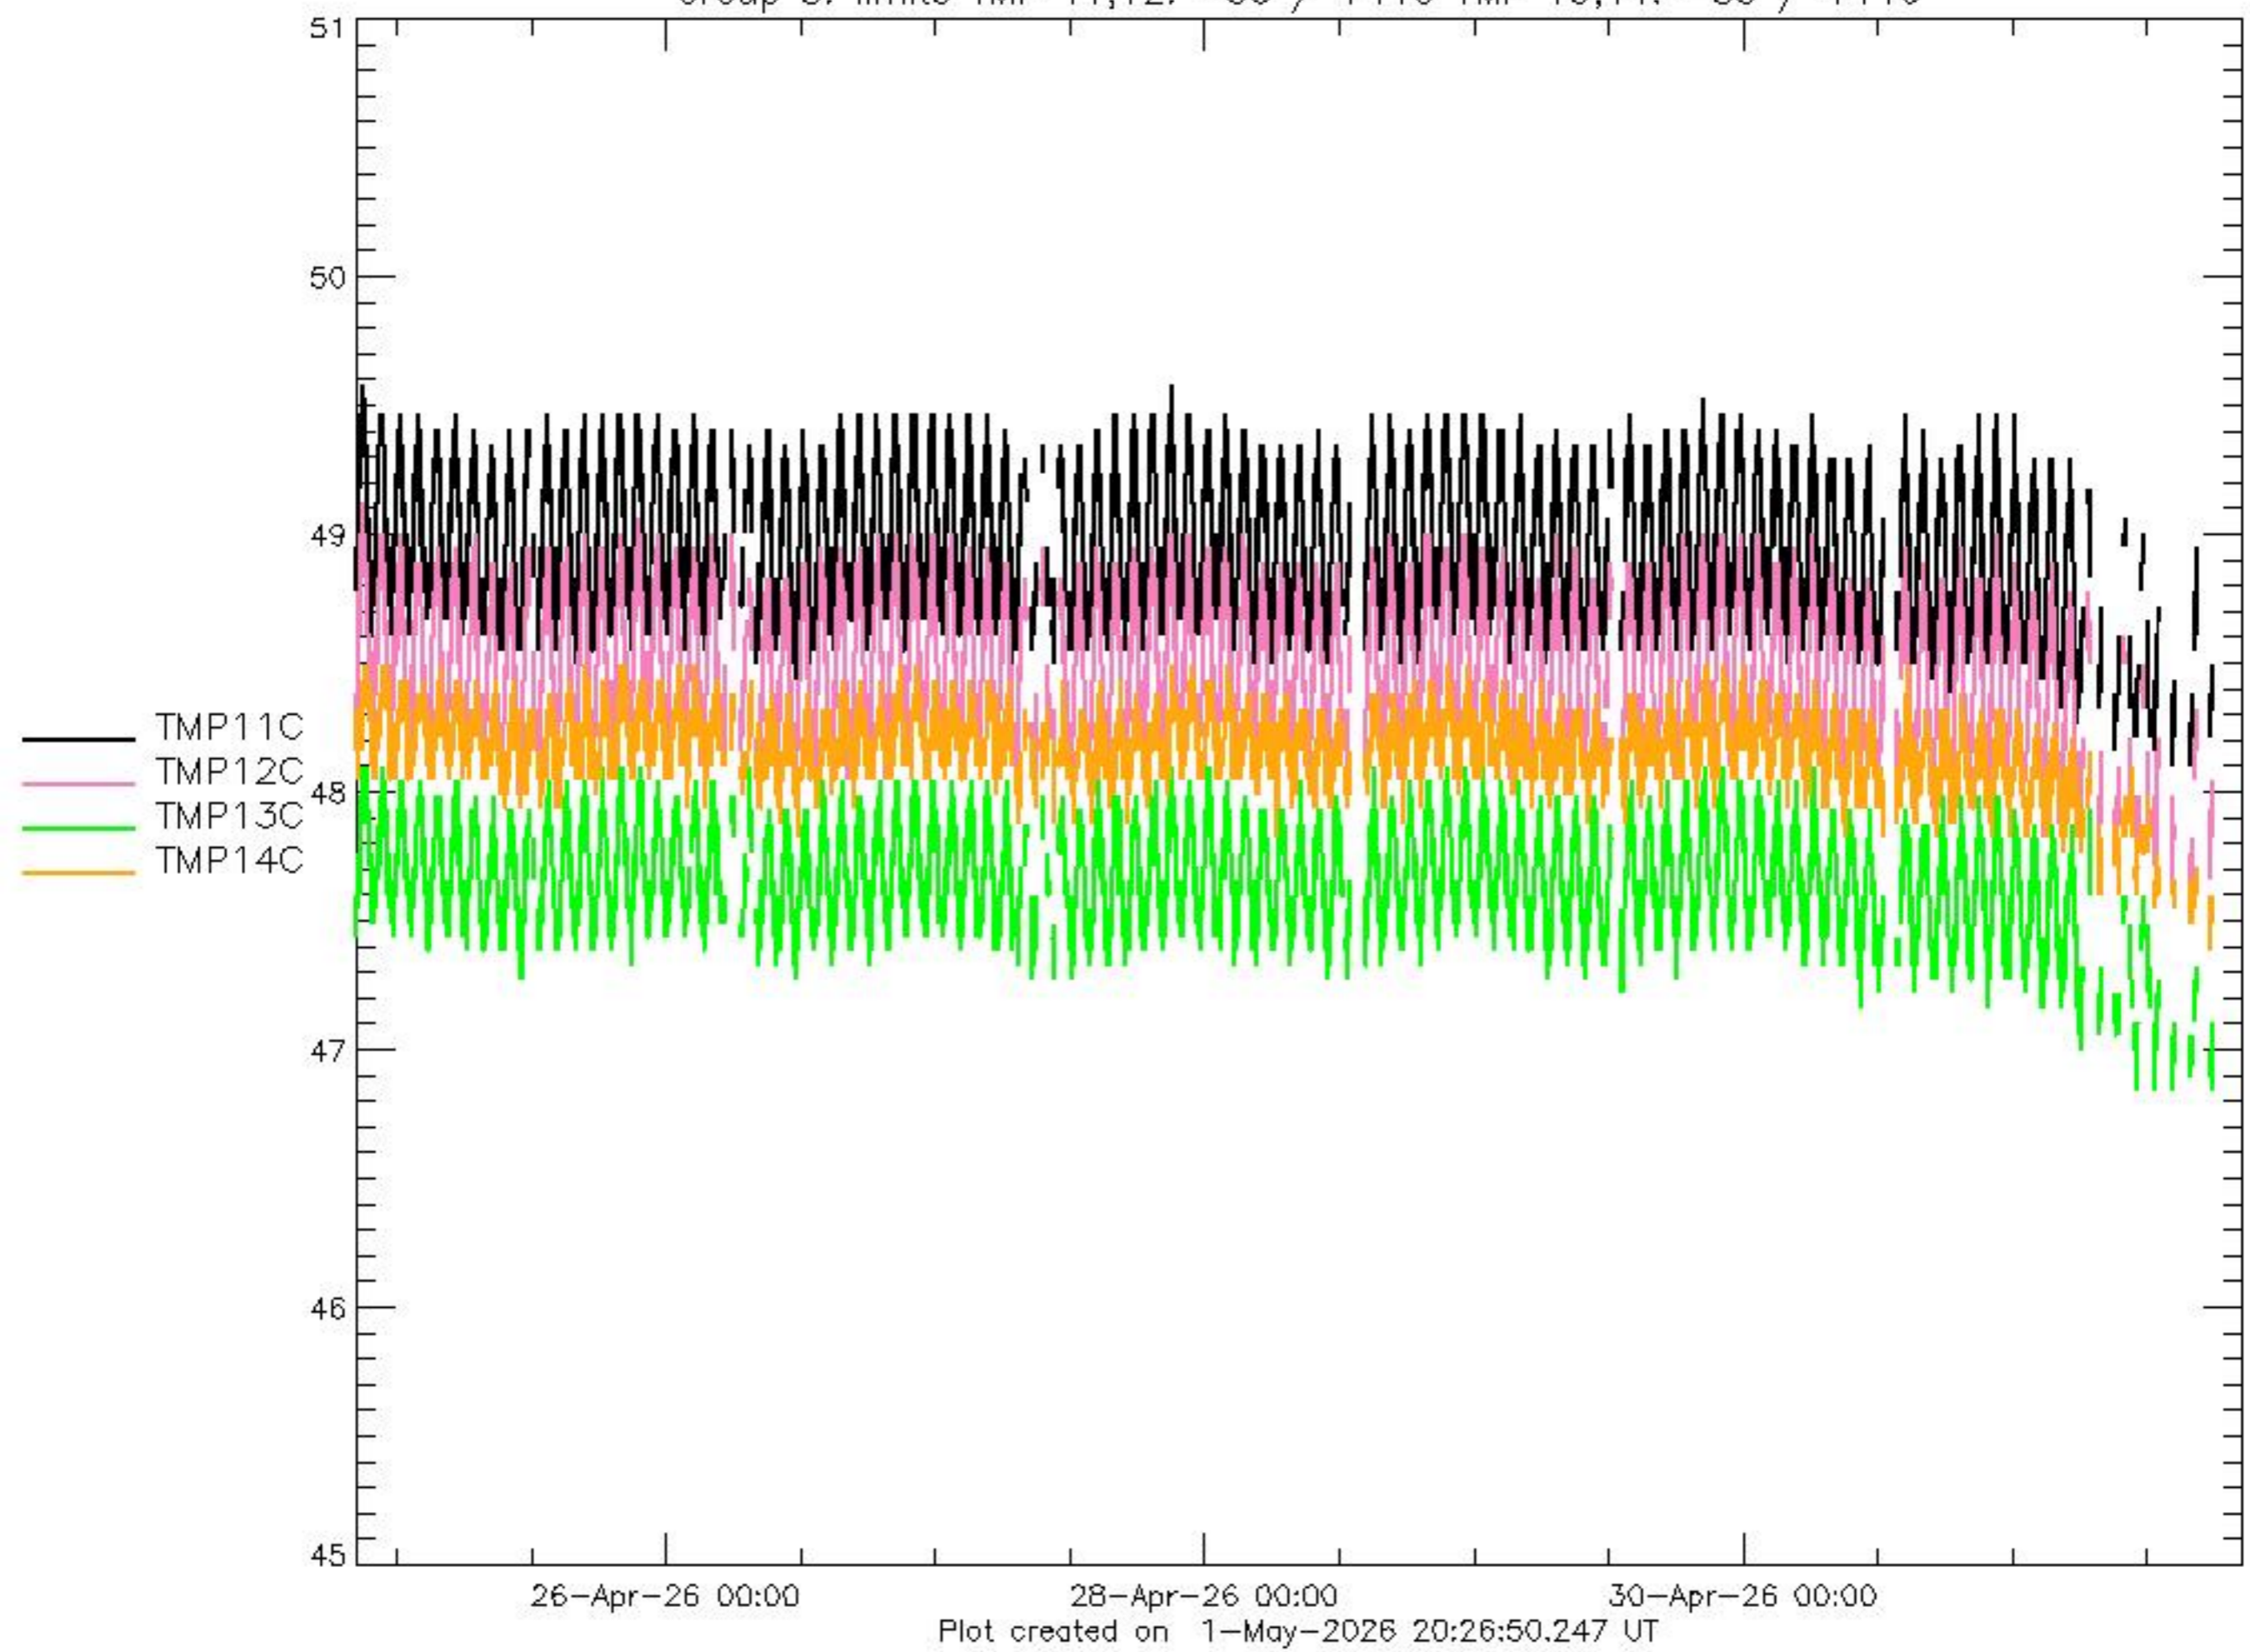

Group 1: limits -50 / +110

Group 2: limits -50 / +60

Plot created on 1-May-2026 20:26:32.859 UT

Group 3: limits -50 / +60

Group 4: limits -55 / +70

Group 5: limits TMP 11,12: -50 / +110 TMP 13,14: -55 / +110

Group 6: limits TMP 15,16,17: -55 / +110

Plot created on 1-May-2026 20:26:56.277 UT

— TMP10C