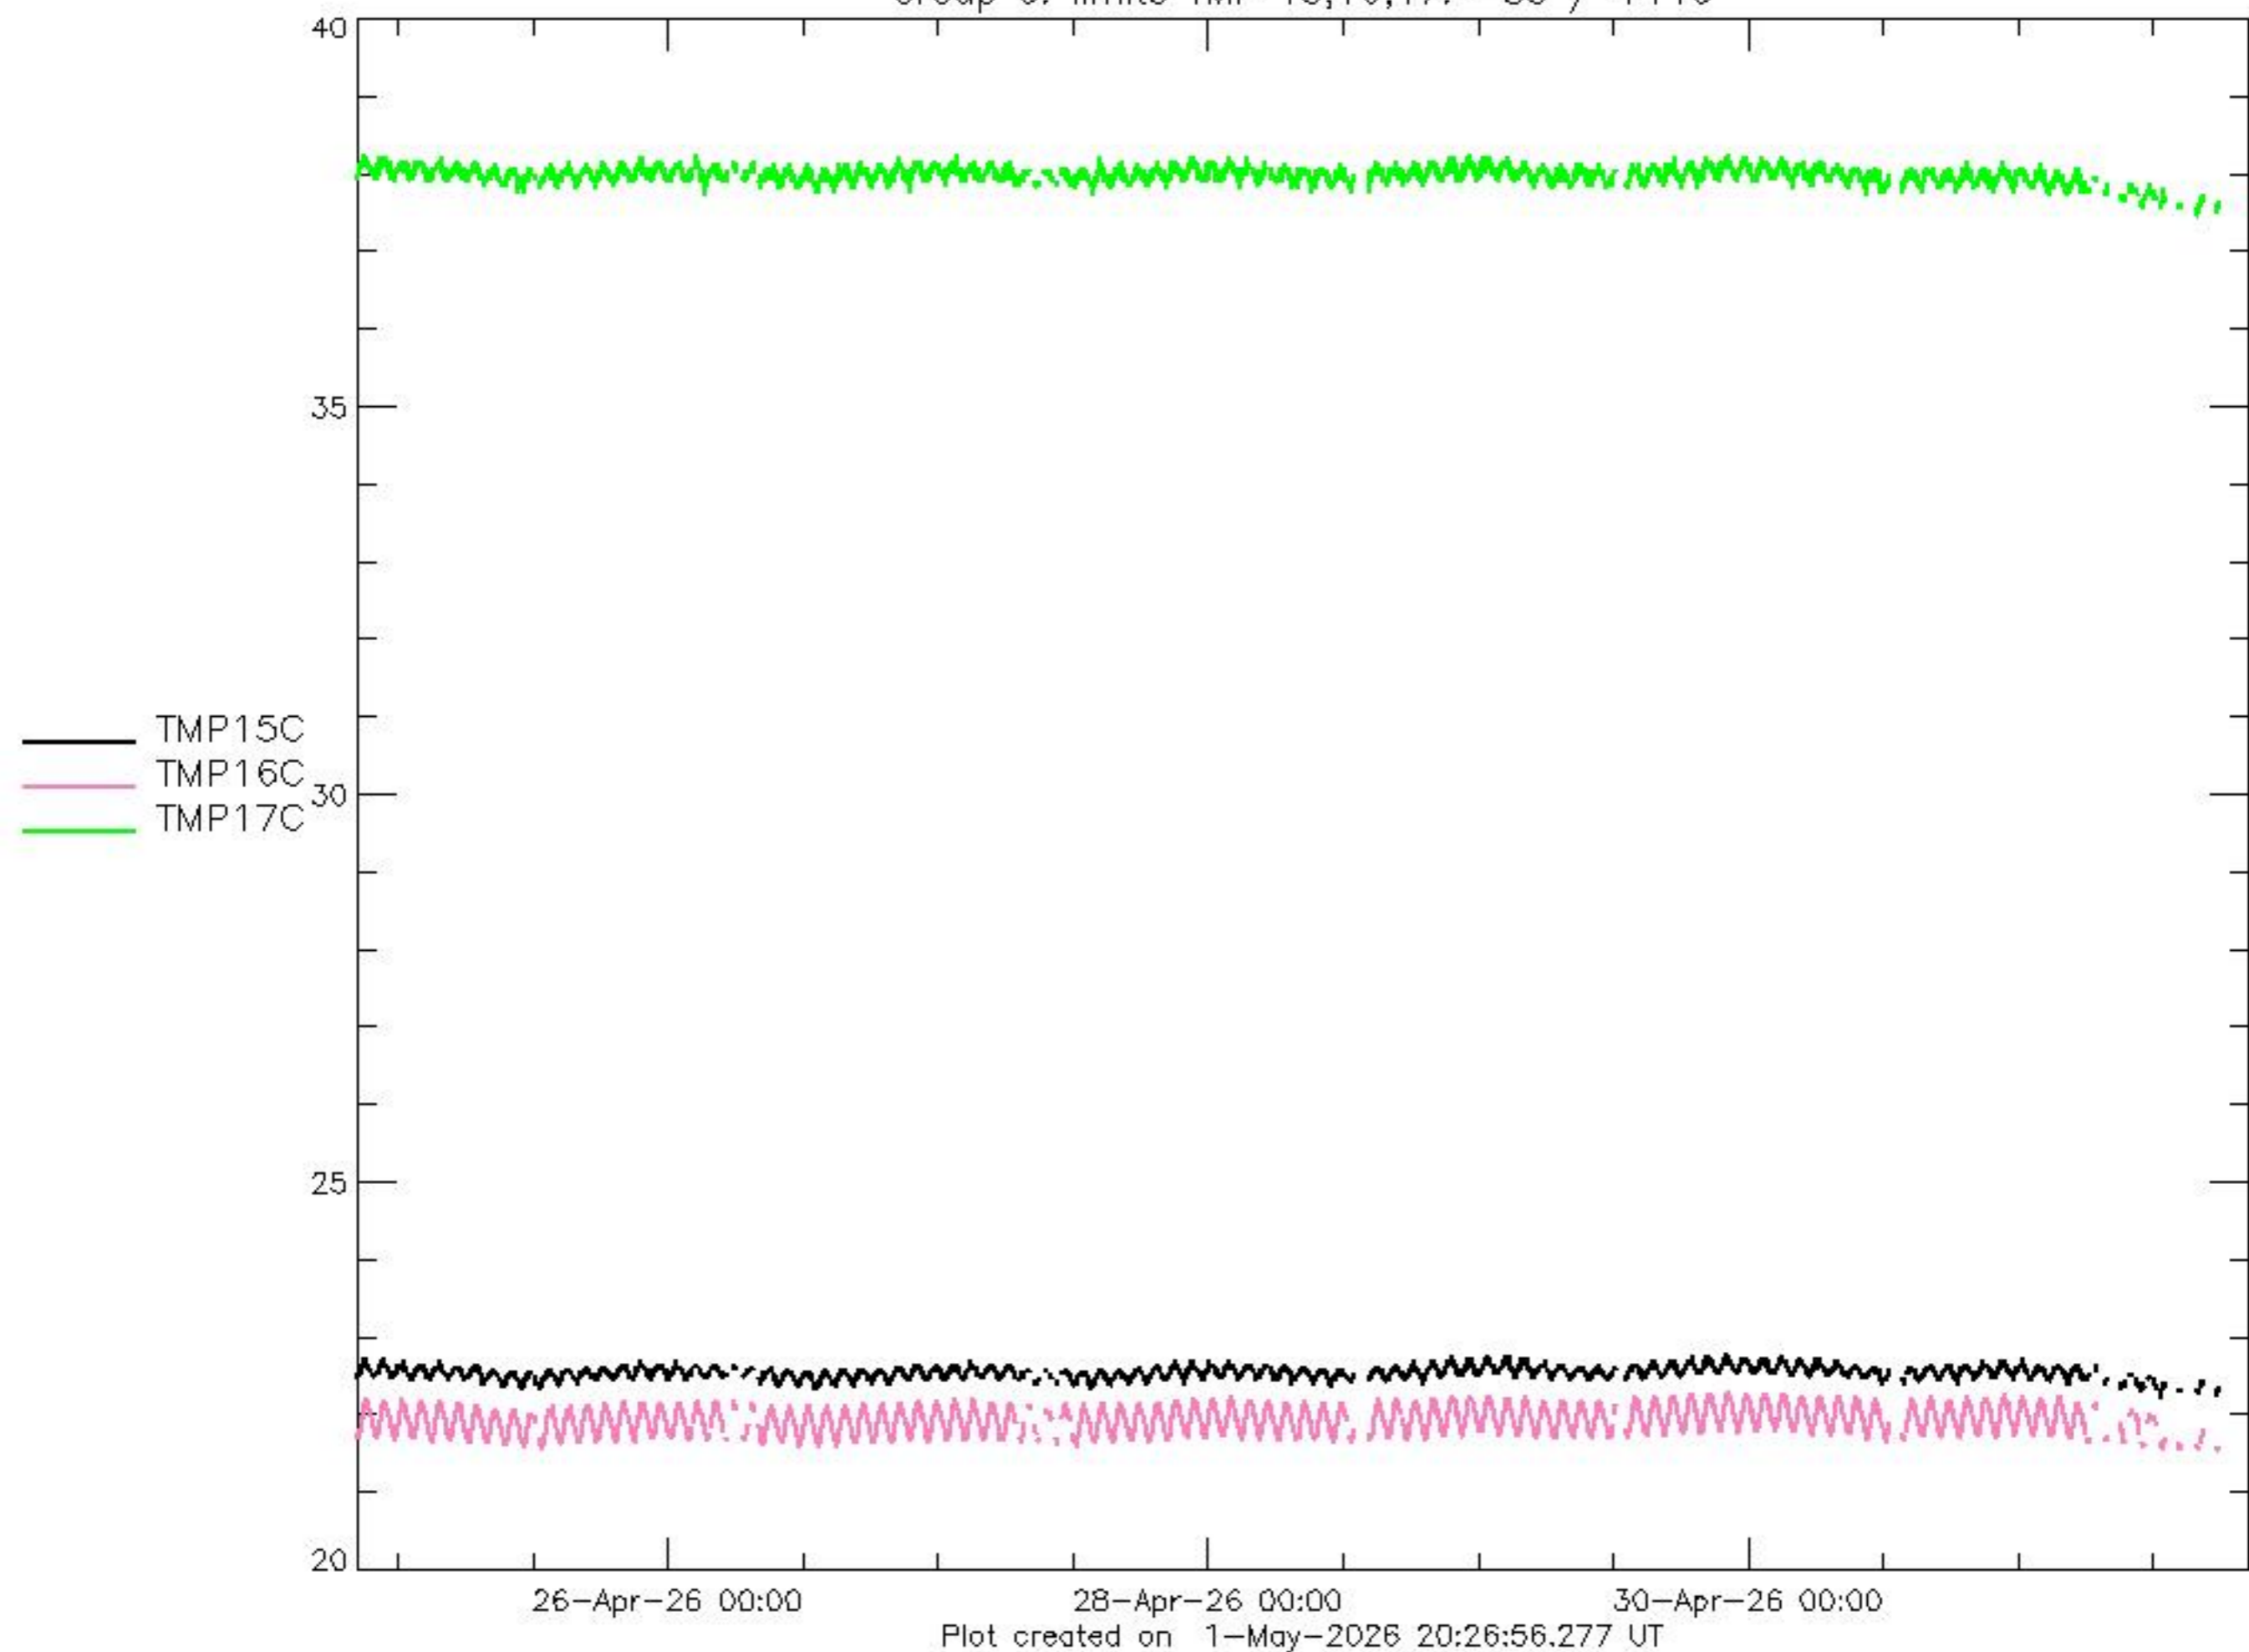

Group 1: limits -50 / +110

Group 2: limits -50 / +60

Plot created on 1-May-2026 20:26:32.859 UT

Group 3: limits -50 / +60

Group 4: limits -55 / +70

Group 5: limits TMP 11,12: -50 / +110 TMP 13,14: -55 / +110

Group 6: limits TMP 15,16,17: -55 / +110

Plot created on 1-May-2026 20:26:56.277 UT

— TMP10C