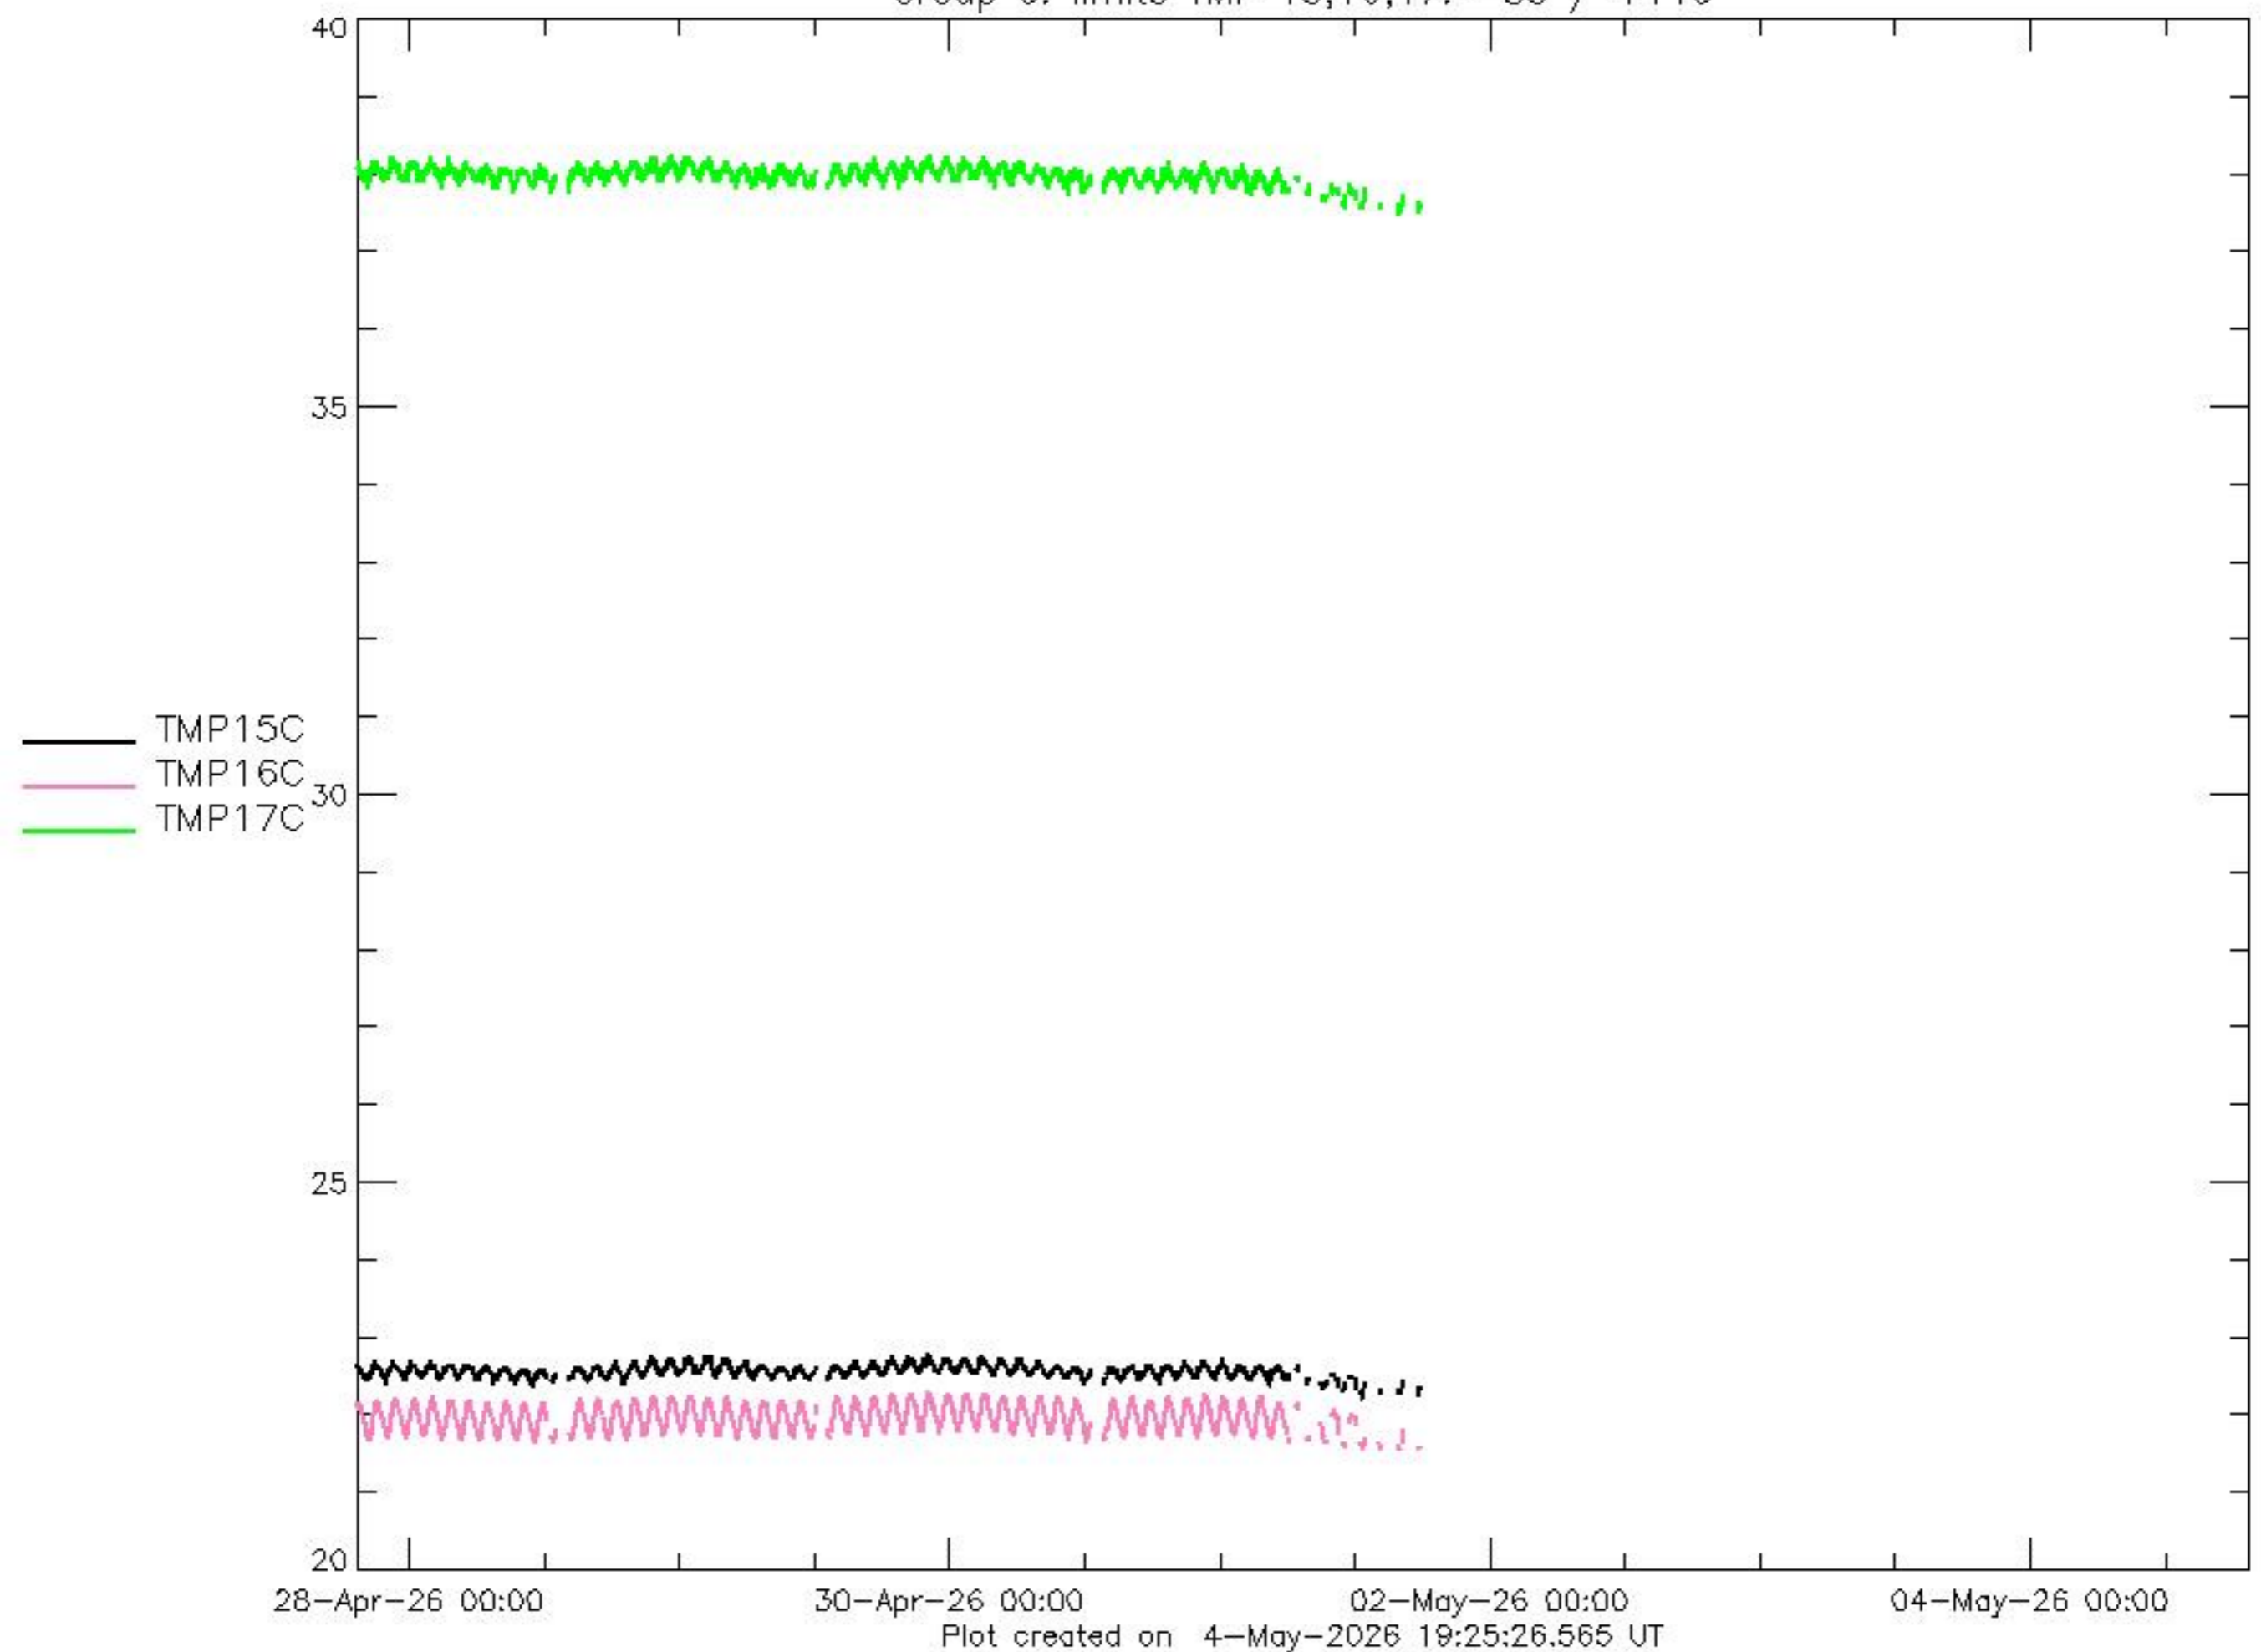

Group 1: limits -50 / +110

Plot created on 4-May-2026 19:25:19.787 UT

28-Apr-26 00:00

30-Apr-26 00:00

02-May-26 00:00

04-May-26 00:00

Plot created on 4-May-2026 19:25:21.946 UT

Group 5: limits TMP 11,12: -50 / +110 TMP 13,14: -55 / +110

Plot created on 4-May-2026 19:25:25.501 UT

Group 6: limits TMP 15,16,17: -55 / +110

Plot created on 4-May-2026 19:25:26.565 UT

Group 7: limits TMP 10: -55 / +110

— TMP10C

Plot created on 4-May-2026 19:25:26.940 UT