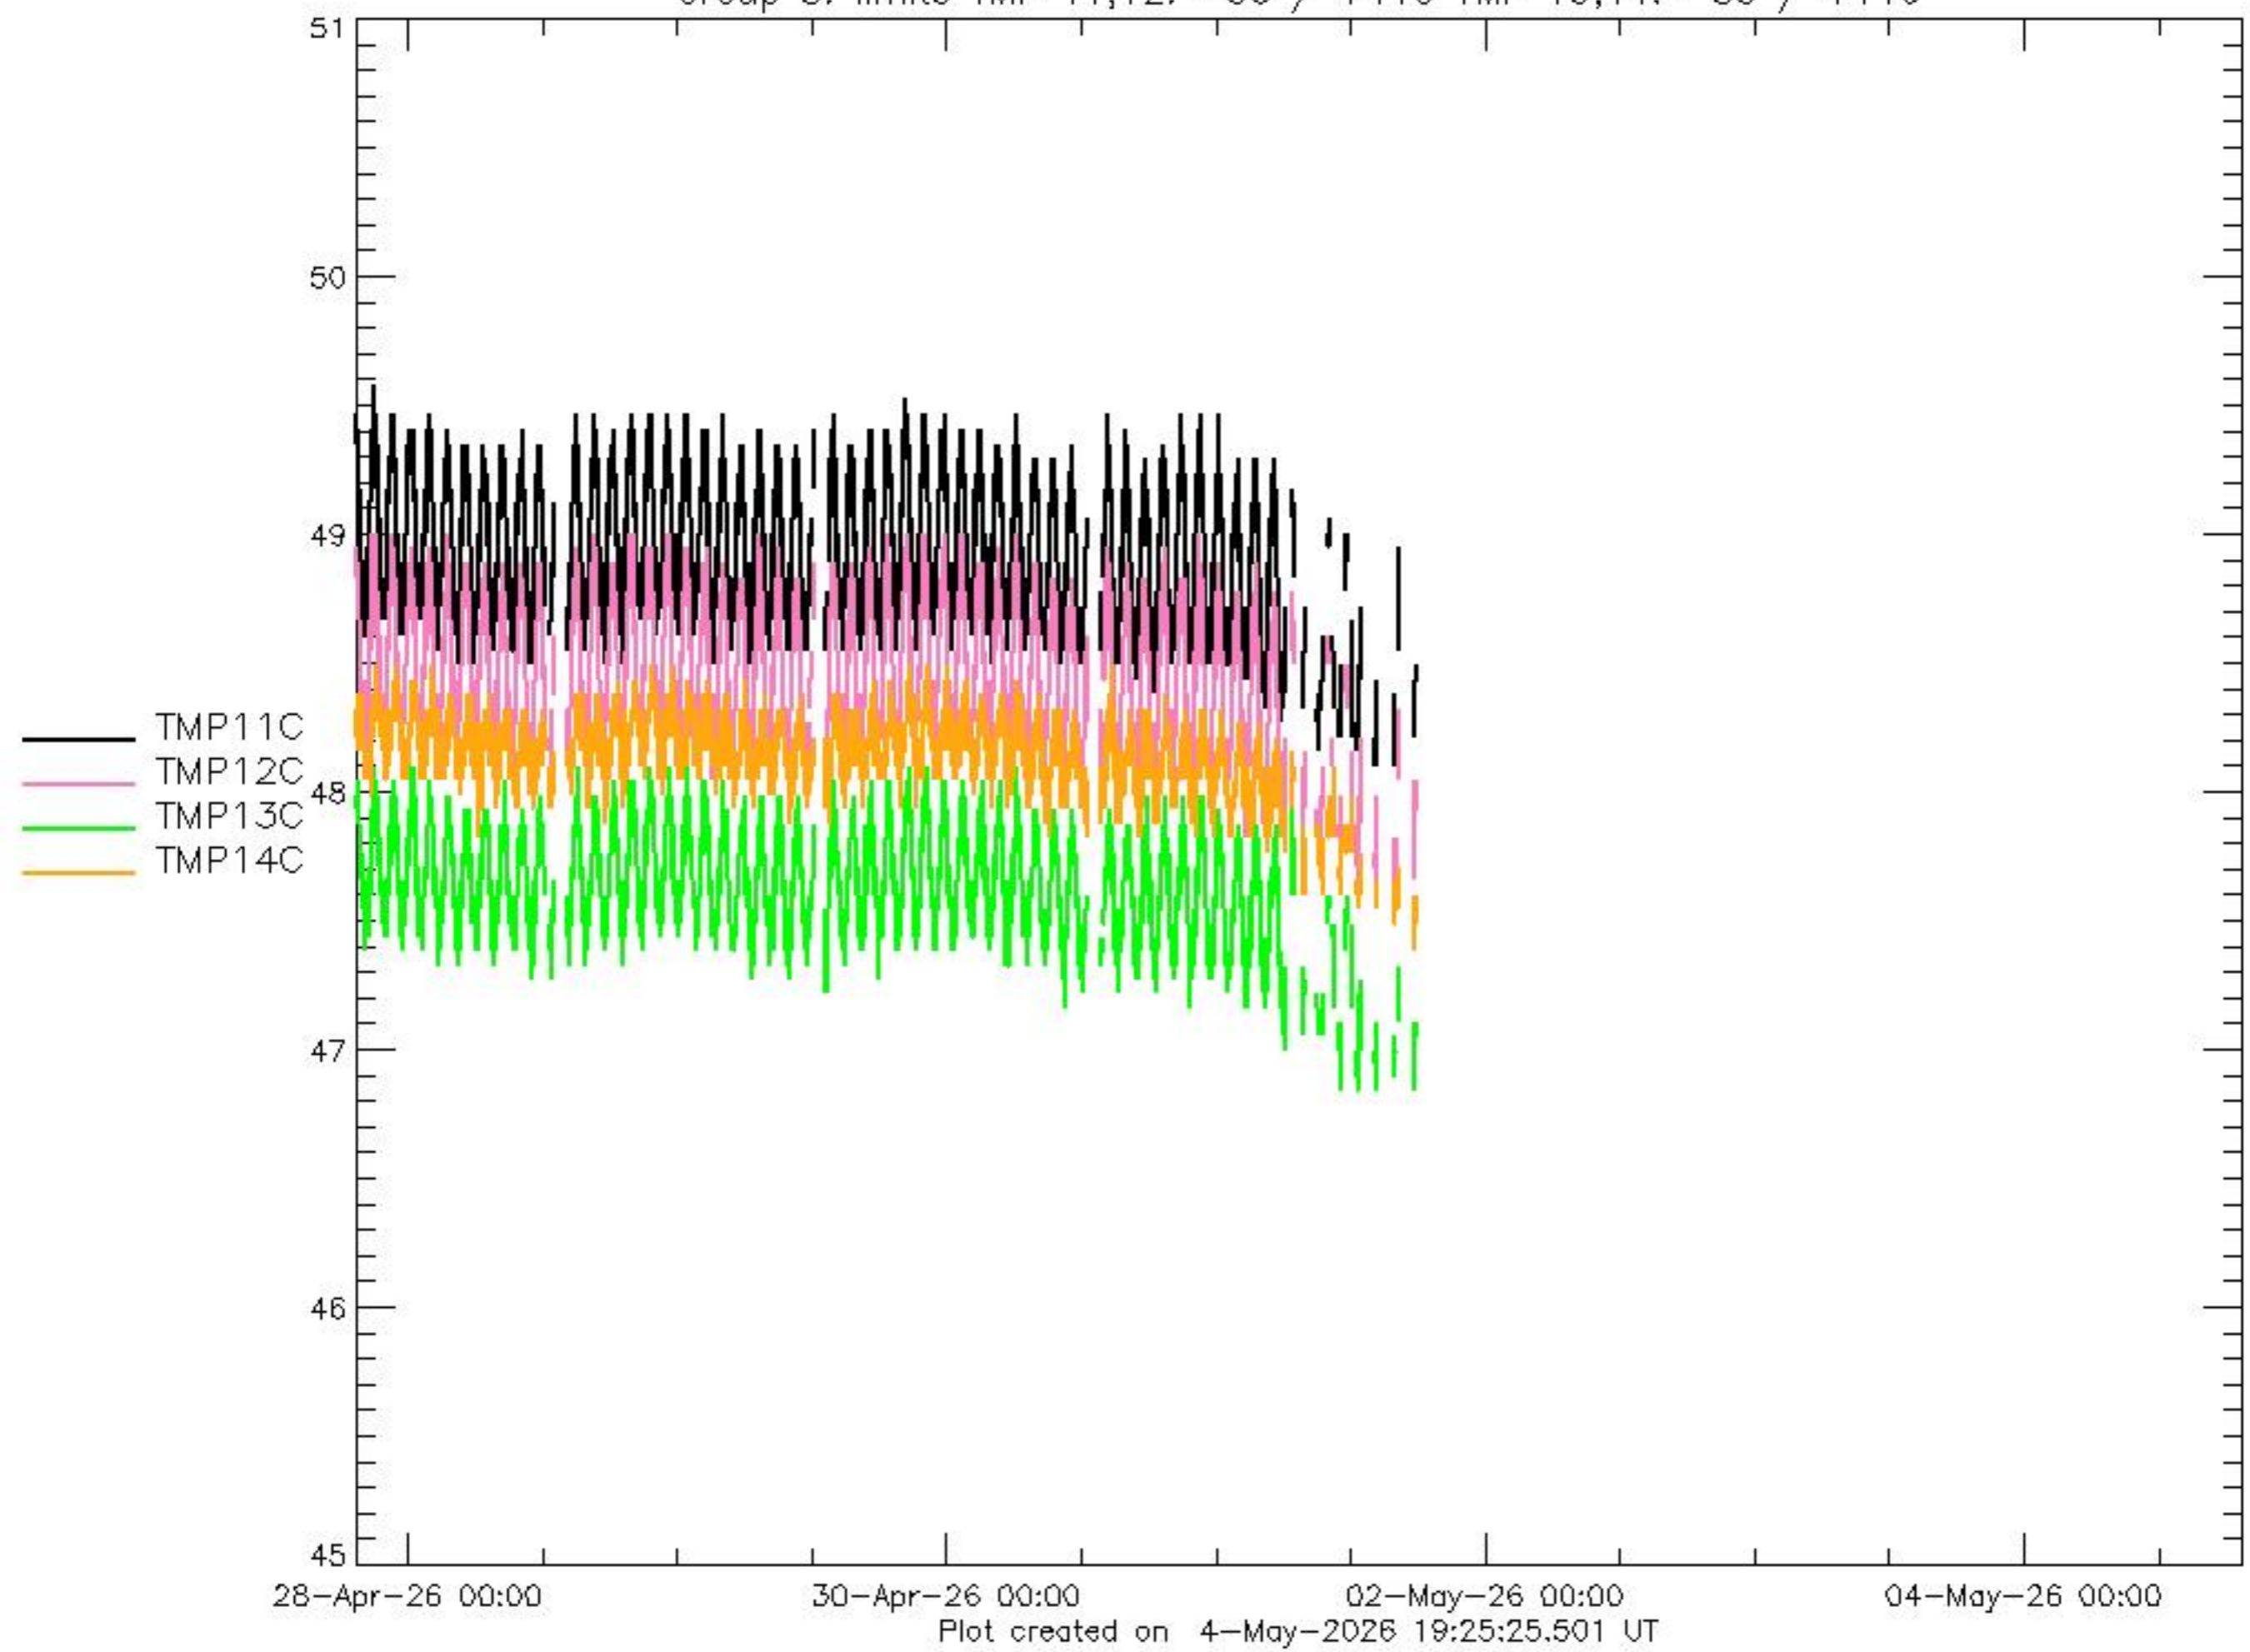

Group 1: limits -50 / +110

Plot created on 4-May-2026 19:25:19.787 UT

28-Apr-26 00:00

30-Apr-26 00:00

02-May-26 00:00

04-May-26 00:00

Plot created on 4-May-2026 19:25:21.946 UT

Group 5: limits TMP 11,12: -50 / +110 TMP 13,14: -55 / +110

Plot created on 4-May-2026 19:25:25.501 UT

Group 6: limits TMP 15,16,17: -55 / +110

Plot created on 4-May-2026 19:25:26.565 UT

Group 7: limits TMP 10: -55 / +110

— TMP10C

Plot created on 4-May-2026 19:25:26.940 UT