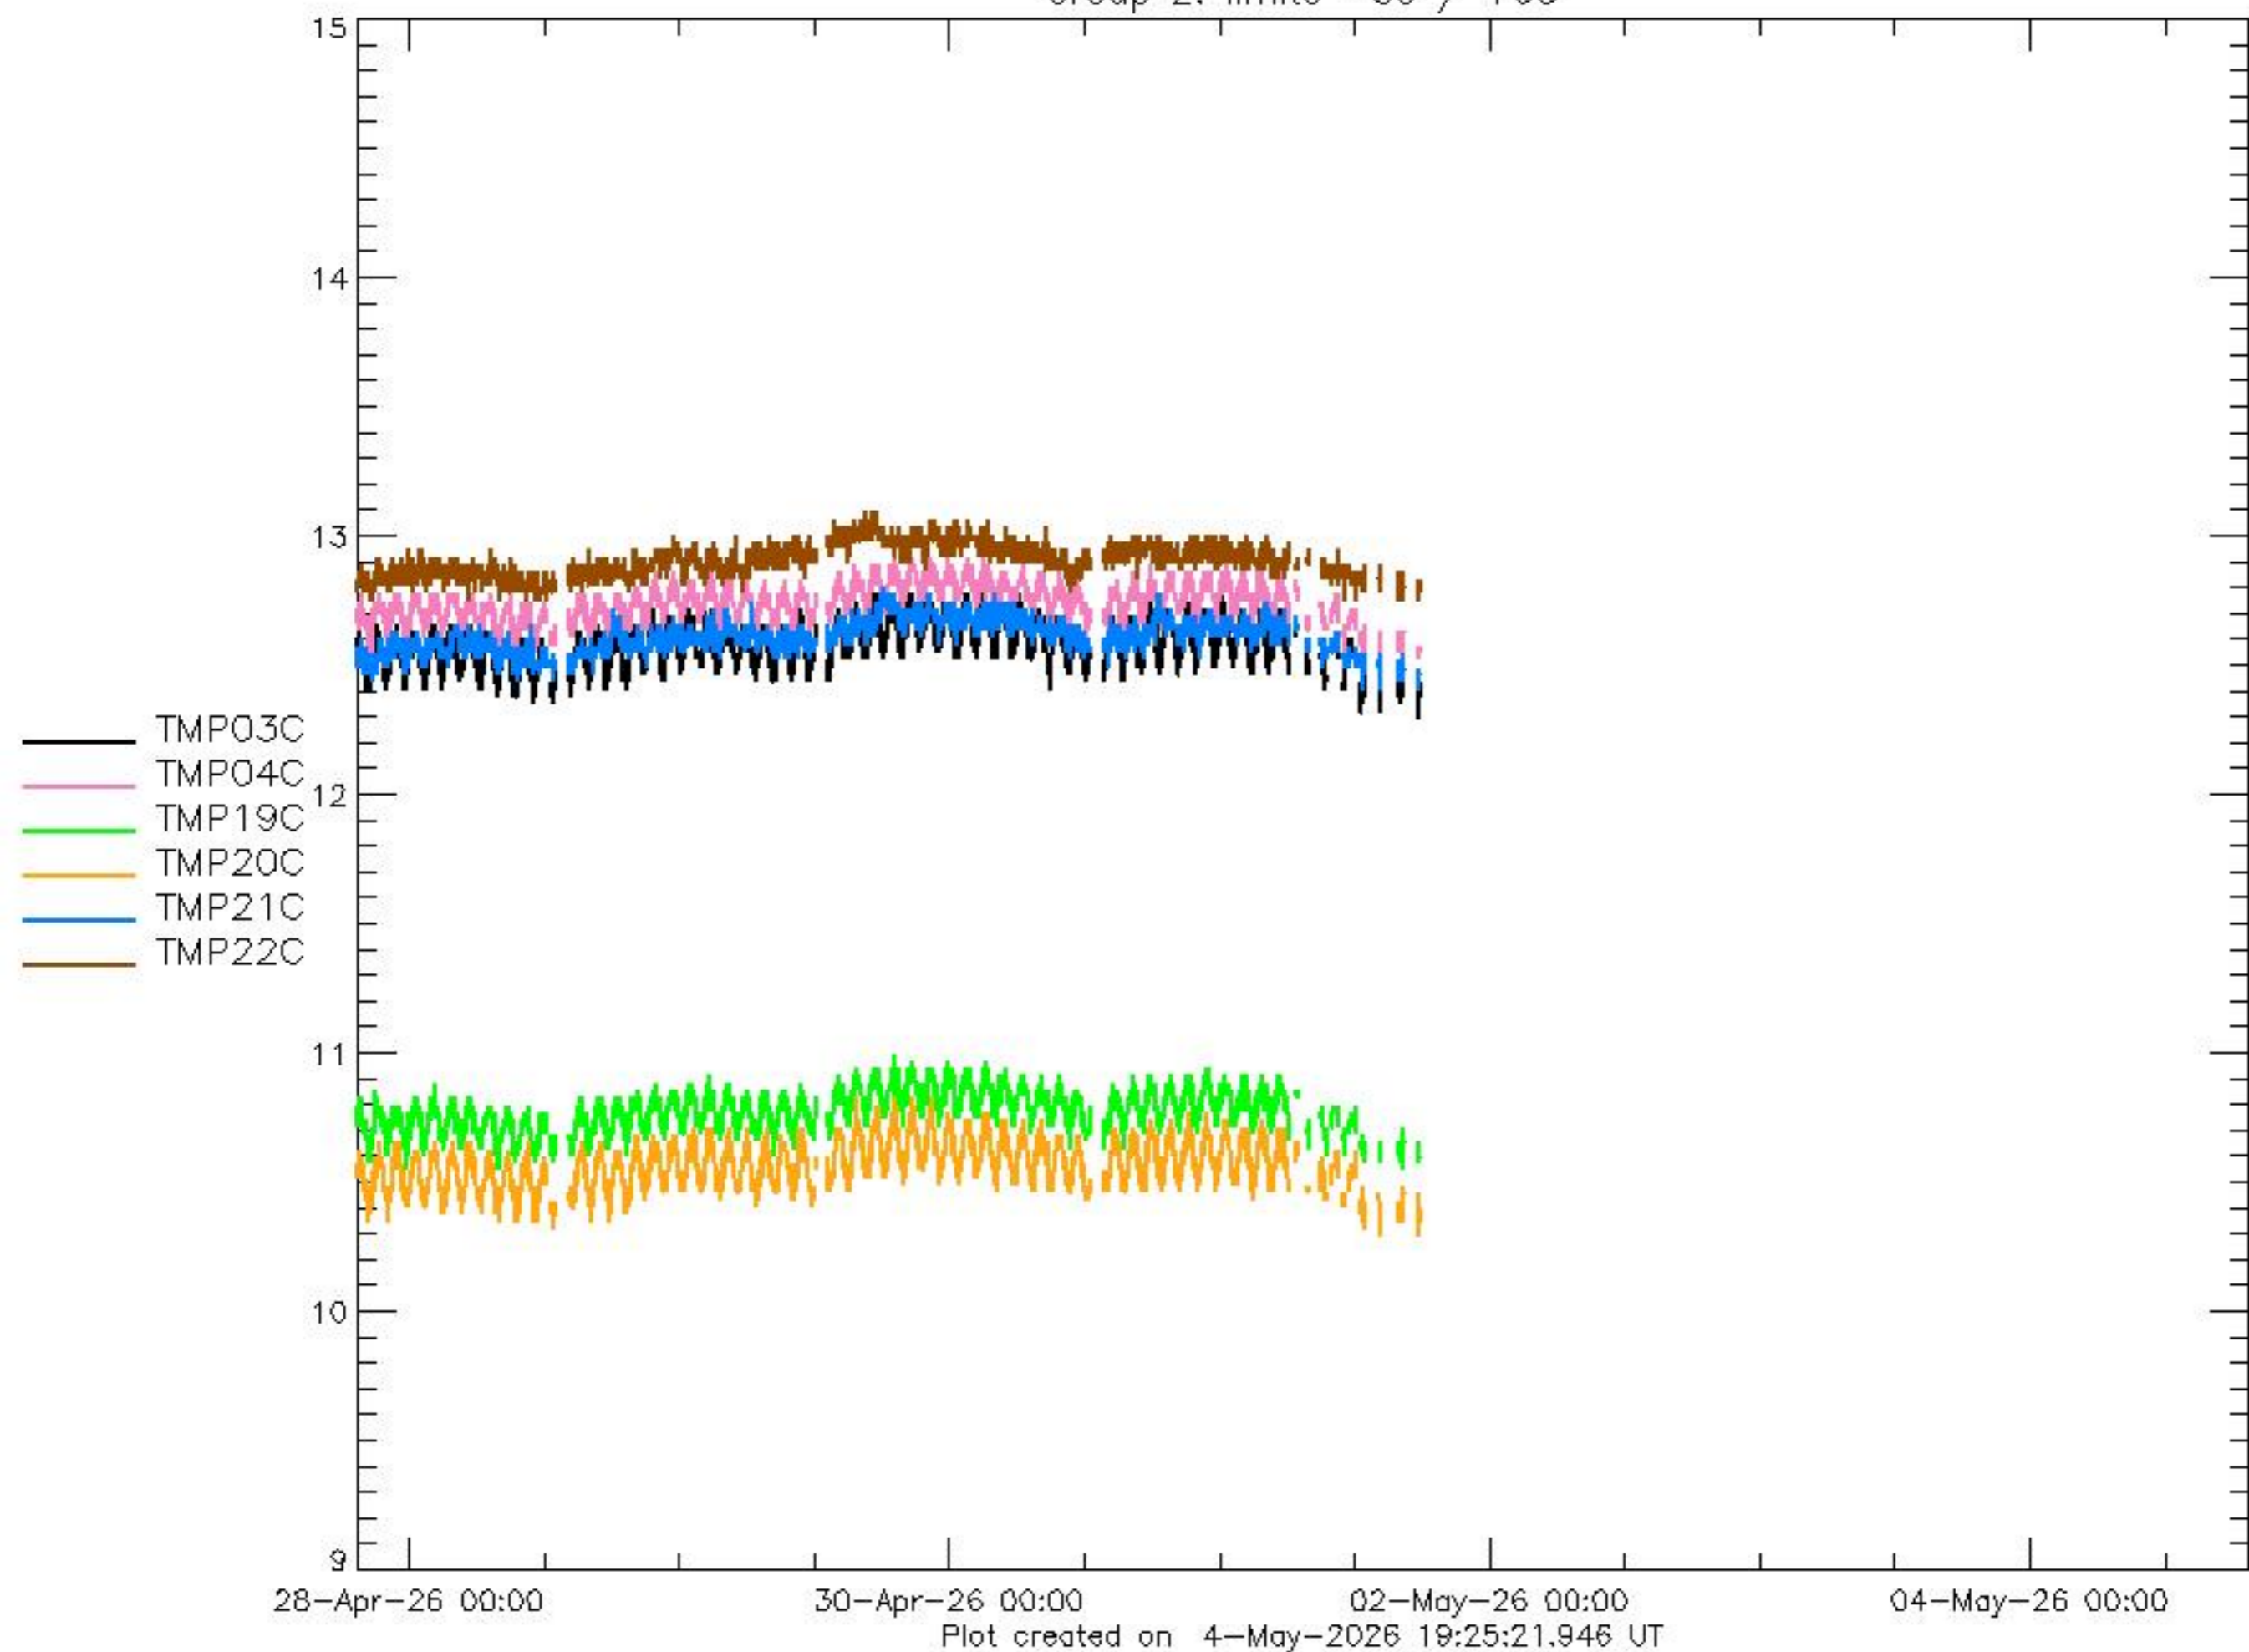

Group 1: limits -50 / +110

Plot created on 4-May-2026 19:25:19.787 UT

28-Apr-26 00:00

30-Apr-26 00:00

02-May-26 00:00

04-May-26 00:00

Plot created on 4-May-2026 19:25:21.946 UT

Group 5: limits TMP 11,12: -50 / +110 TMP 13,14: -55 / +110

Plot created on 4-May-2026 19:25:25.501 UT

Group 6: limits TMP 15,16,17: -55 / +110

Plot created on 4-May-2026 19:25:26.565 UT

Group 7: limits TMP 10: -55 / +110

— TMP10C

Plot created on 4-May-2026 19:25:26.940 UT