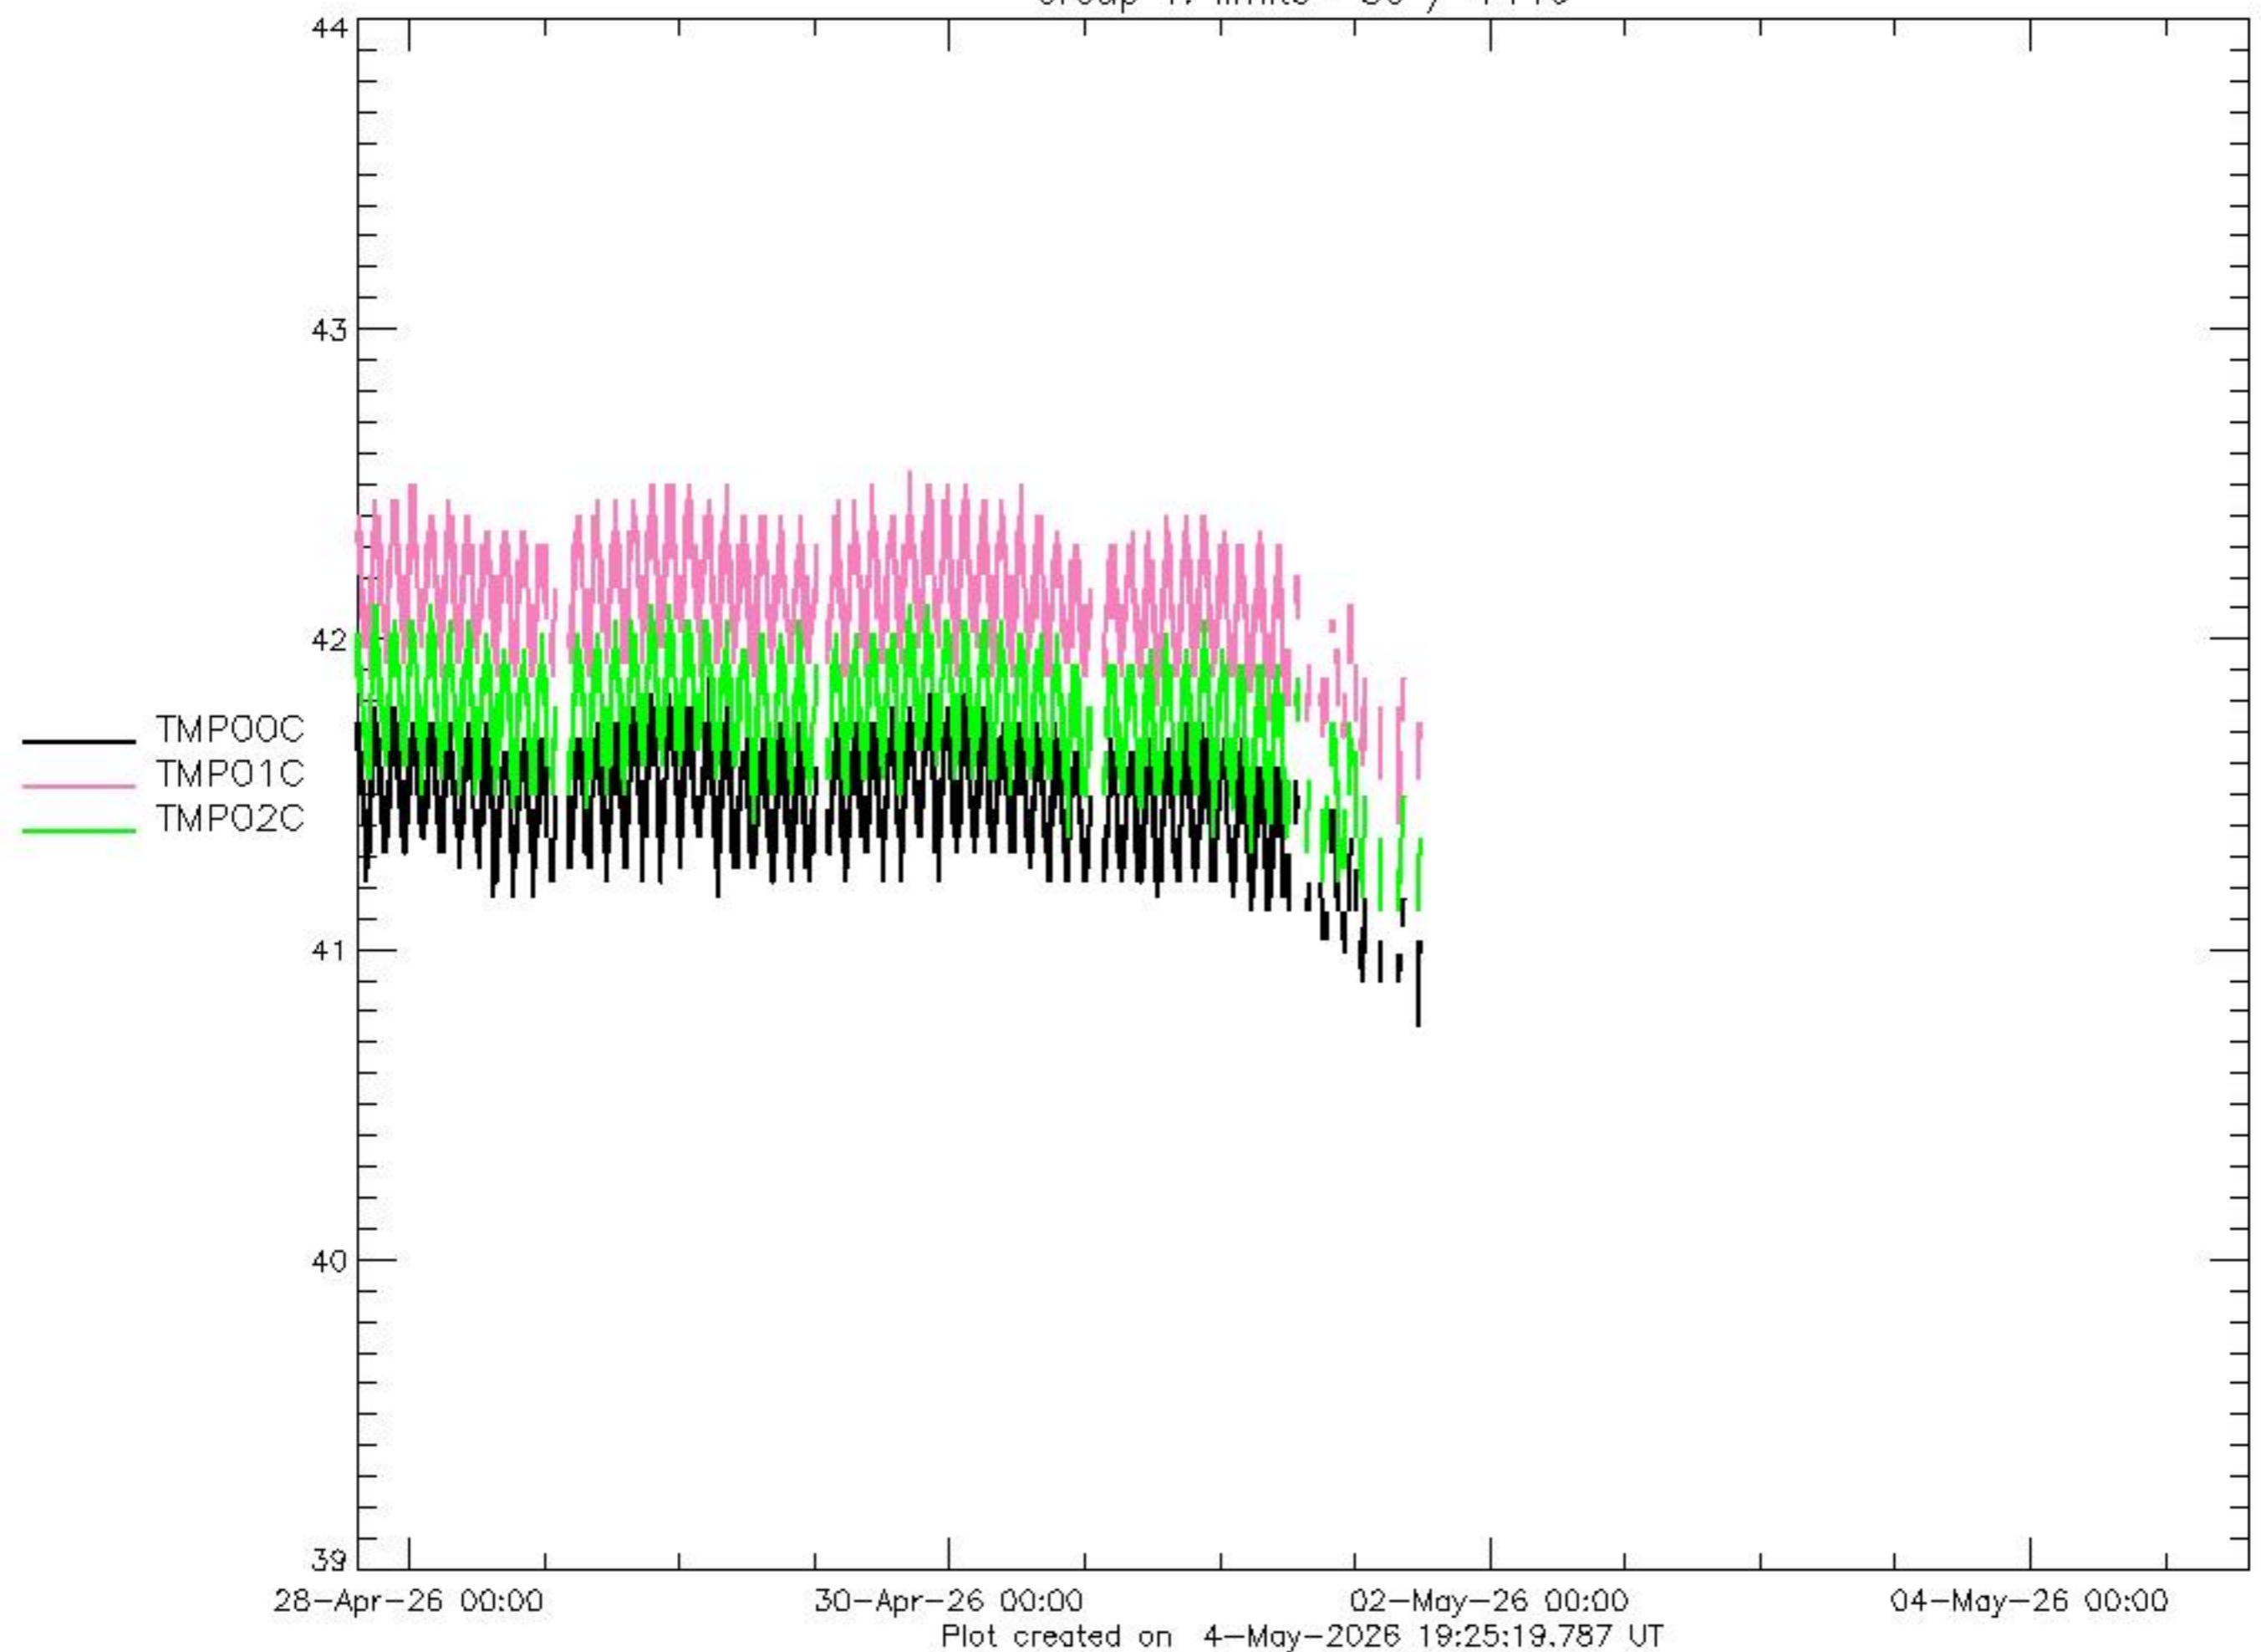

Group 1: limits -50 / +110

Plot created on 4-May-2026 19:25:19.787 UT

28-Apr-26 00:00

30-Apr-26 00:00

02-May-26 00:00

04-May-26 00:00

Plot created on 4-May-2026 19:25:21.946 UT

Group 5: limits TMP 11,12: -50 / +110 TMP 13,14: -55 / +110

Plot created on 4-May-2026 19:25:25.501 UT

Group 6: limits TMP 15,16,17: -55 / +110

Plot created on 4-May-2026 19:25:26.565 UT

Group 7: limits TMP 10: -55 / +110

— TMP10C

Plot created on 4-May-2026 19:25:26.940 UT