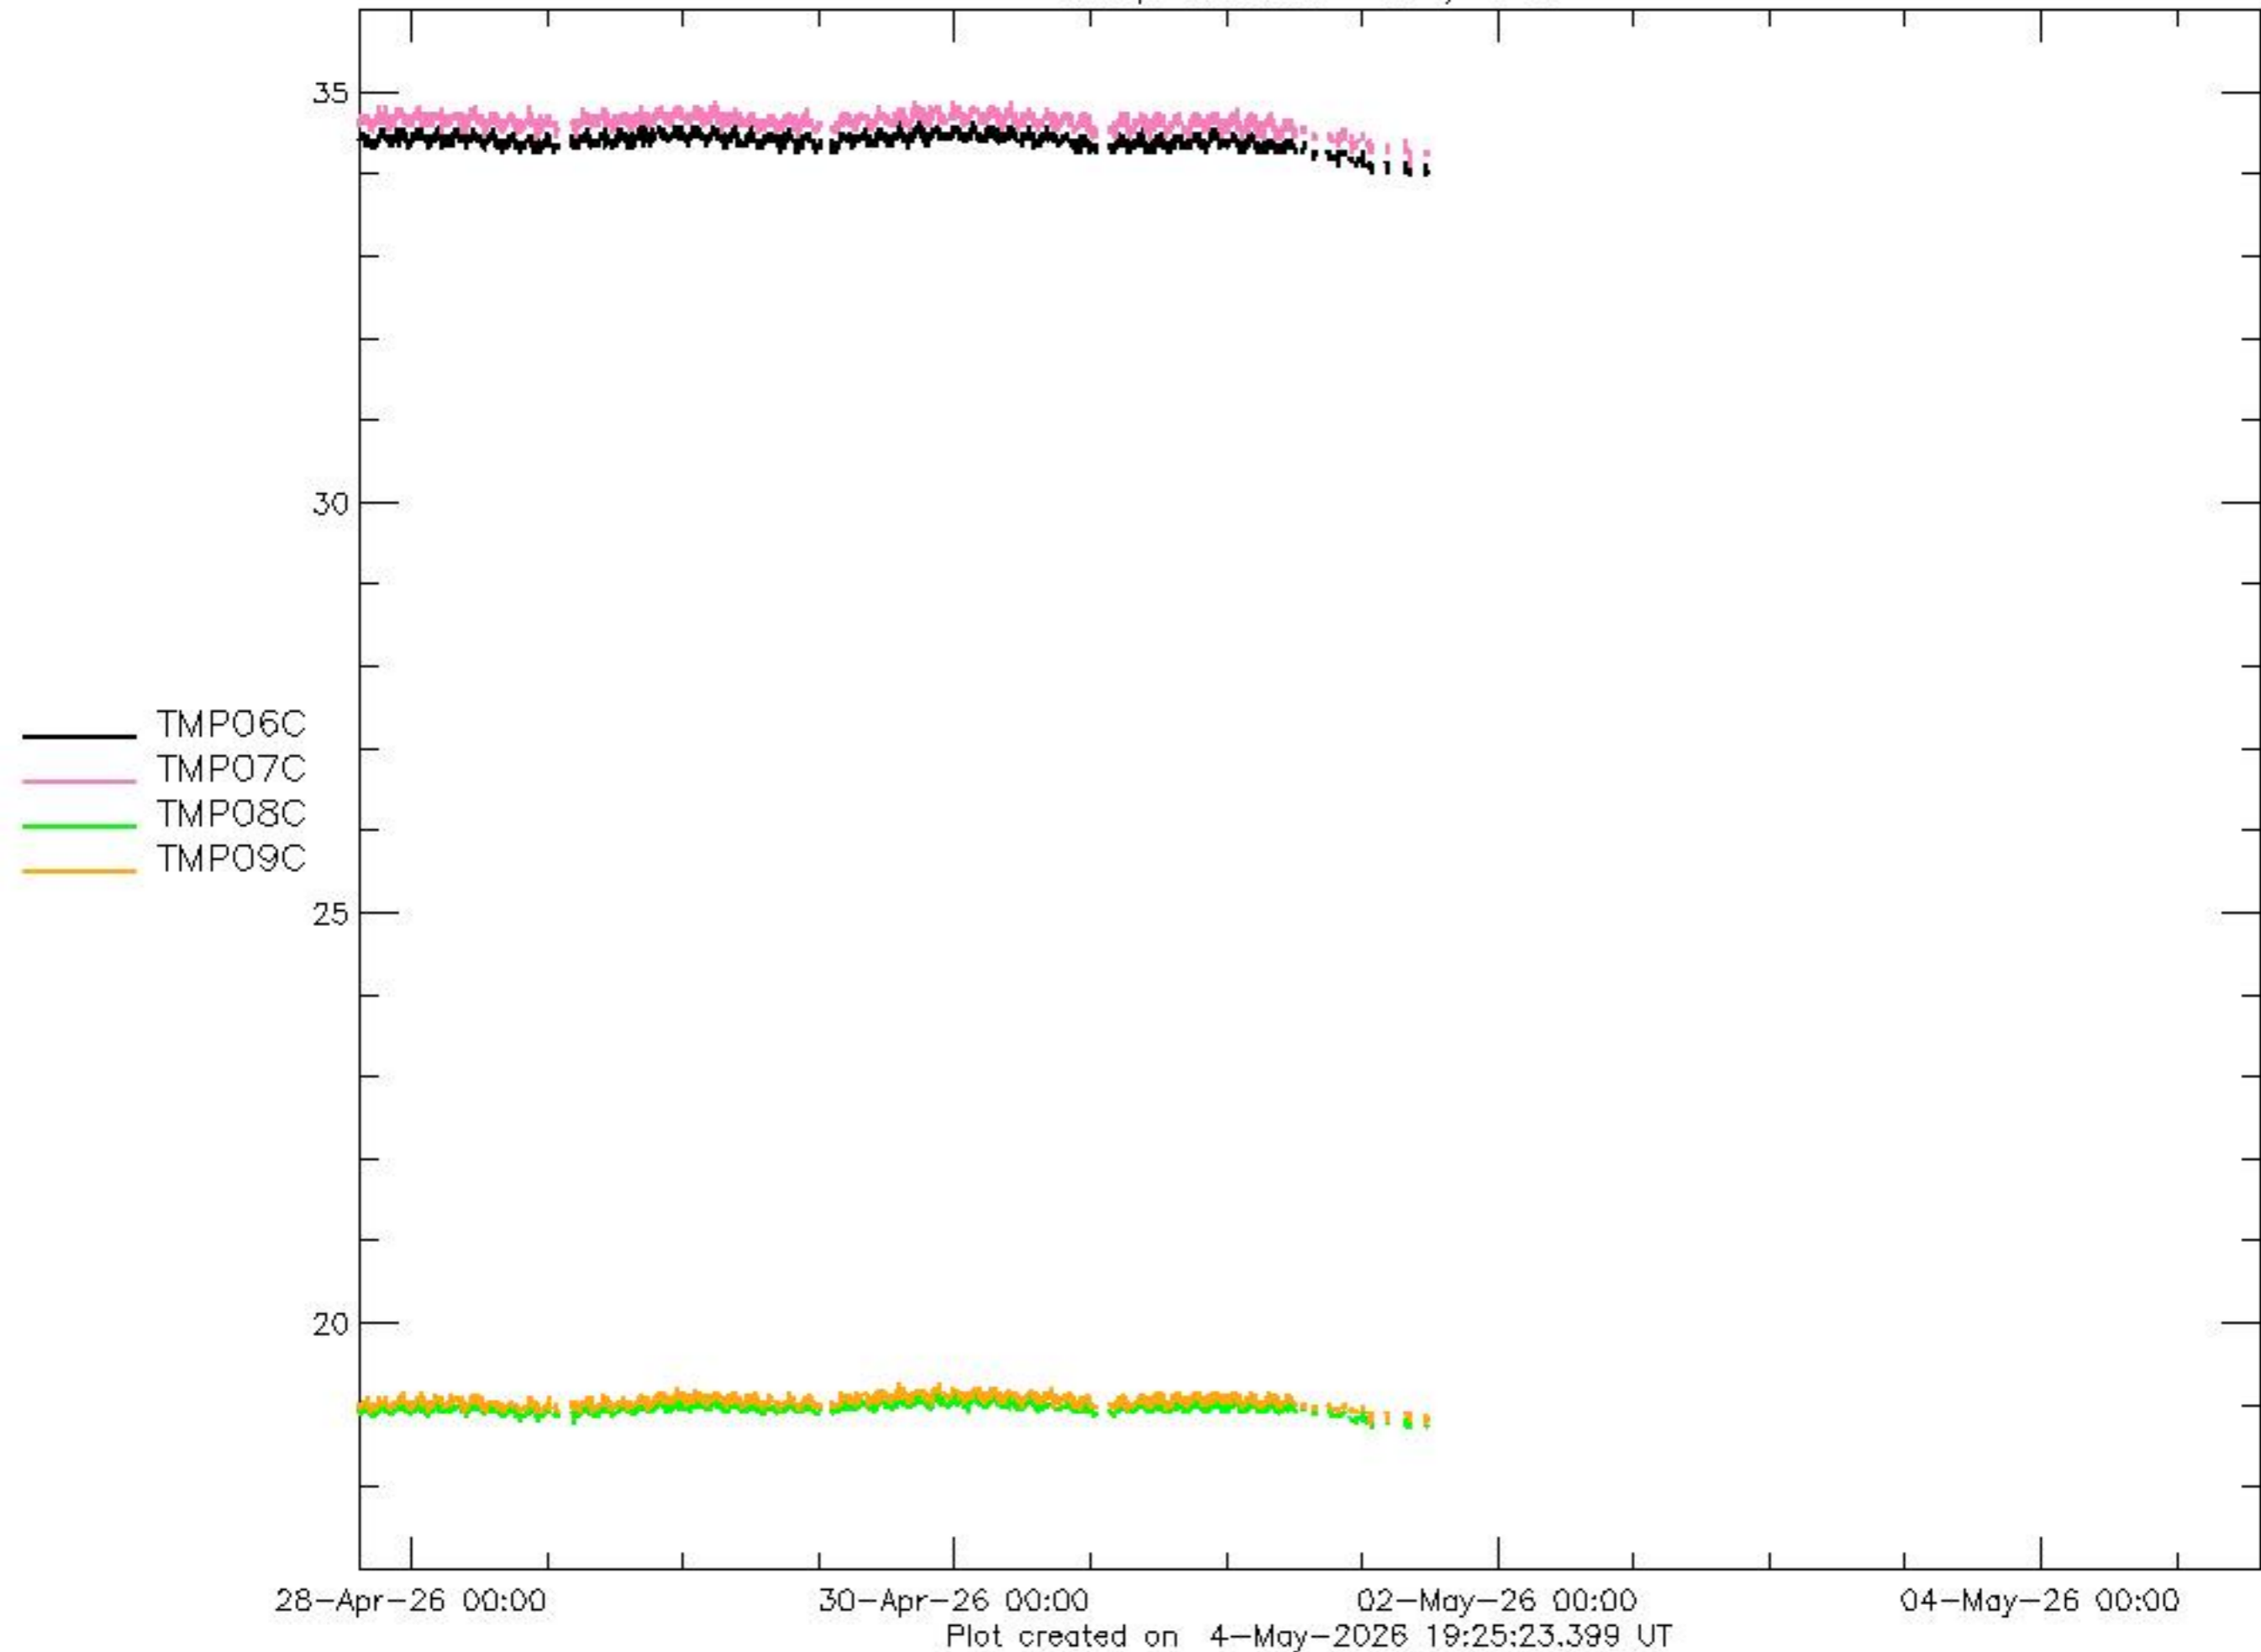

Group 1: limits -50 / +110

Plot created on 4-May-2026 19:25:19.787 UT

28-Apr-26 00:00

30-Apr-26 00:00

02-May-26 00:00

04-May-26 00:00

Plot created on 4-May-2026 19:25:21.946 UT

Group 5: limits TMP 11,12: -50 / +110 TMP 13,14: -55 / +110

Plot created on 4-May-2026 19:25:25.501 UT

Group 6: limits TMP 15,16,17: -55 / +110

Plot created on 4-May-2026 19:25:26.565 UT

Group 7: limits TMP 10: -55 / +110

— TMP10C

Plot created on 4-May-2026 19:25:26.940 UT