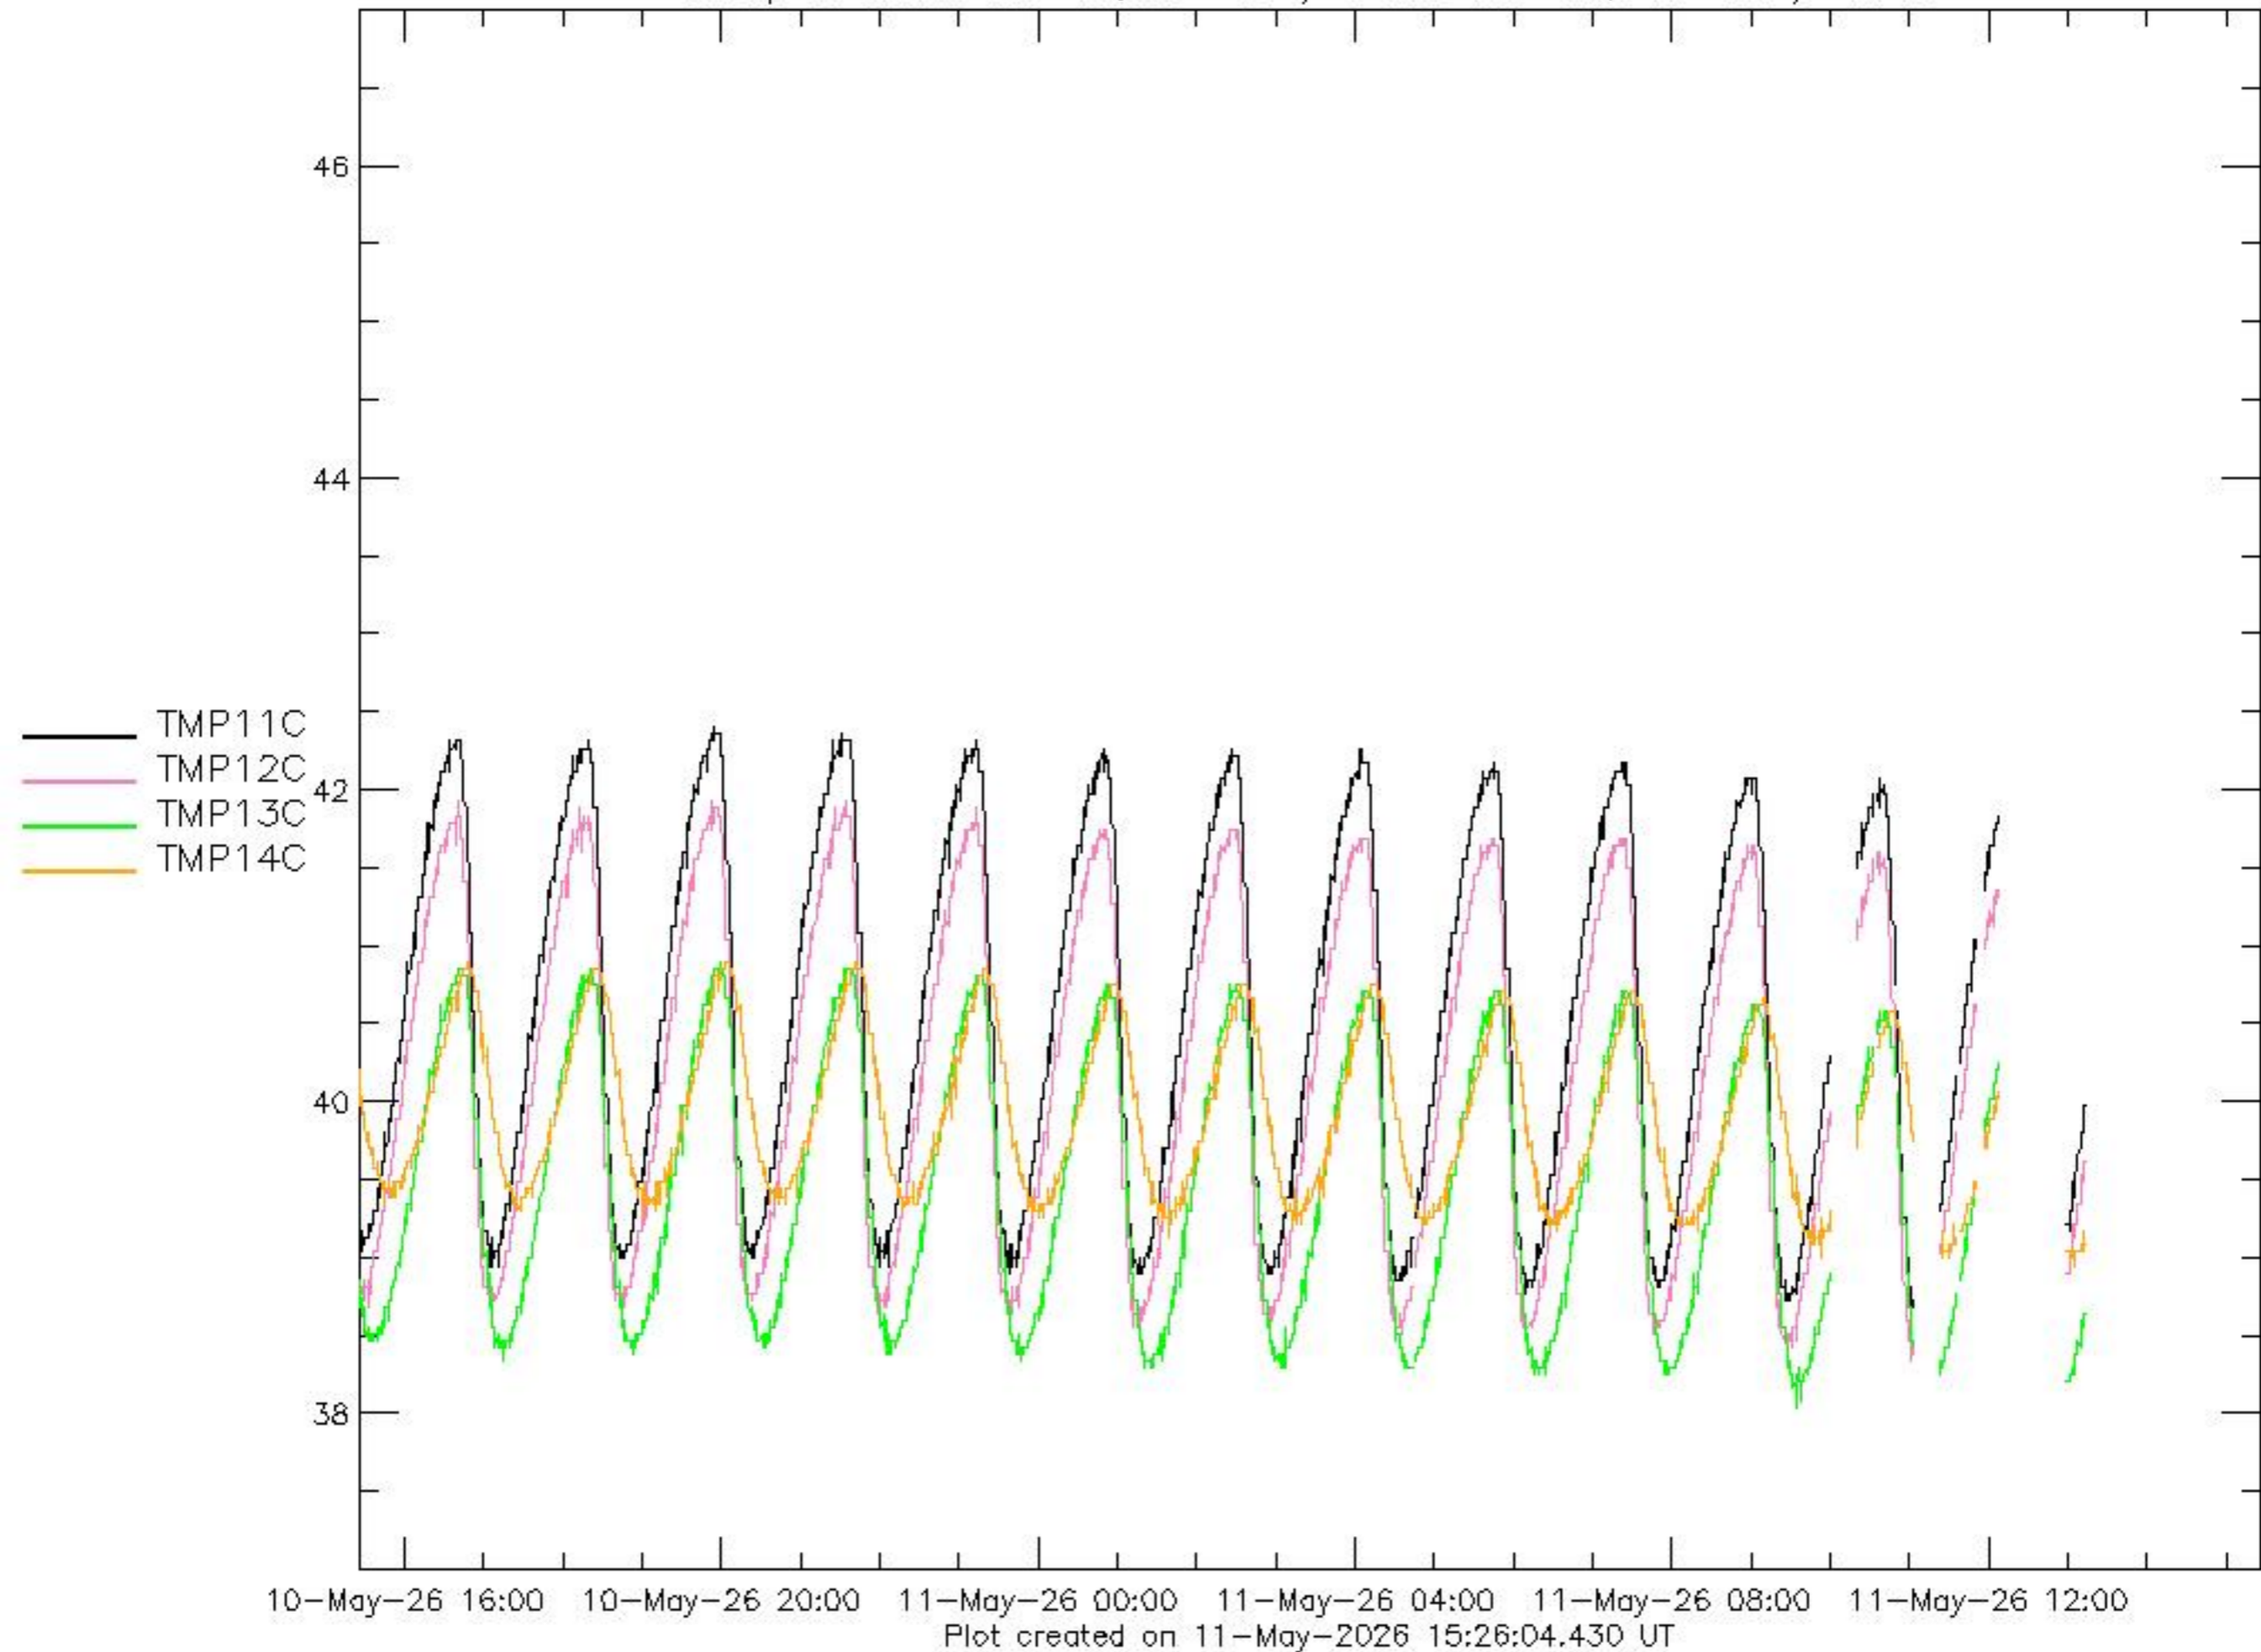

Group 1: limits -50 / +110

Group 3: limits -50 / +60

Group 4: limits -55 / +70

Plot created on 11-May-2026 15:26:02.321 UT

Group 5: limits TMP 11,12: -50 / +110 TMP 13,14: -55 / +110

Group 7: limits TMP 10: -55 / +110

— TMP10C

10-May-26 16:00 10-May-26 20:00 11-May-26 00:00 11-May-26 04:00 11-May-26 08:00 11-May-26 12:00

Plot created on 11-May-2026 15:26:06.611 UT

P_GND_

Plot created on 11-May-2026 15:25:46.674 UT

P_M15BV_

10-May-26 16:00 10-May-26 20:00 11-May-26 00:00 11-May-26 04:00 11-May-26 08:00 11-May-26 12:00

Plot created on 11-May-2026 15:25:46.915 UT

P_P15BV_

10-May-26 16:00 10-May-26 20:00 11-May-26 00:00 11-May-26 04:00 11-May-26 08:00 11-May-26 12:00