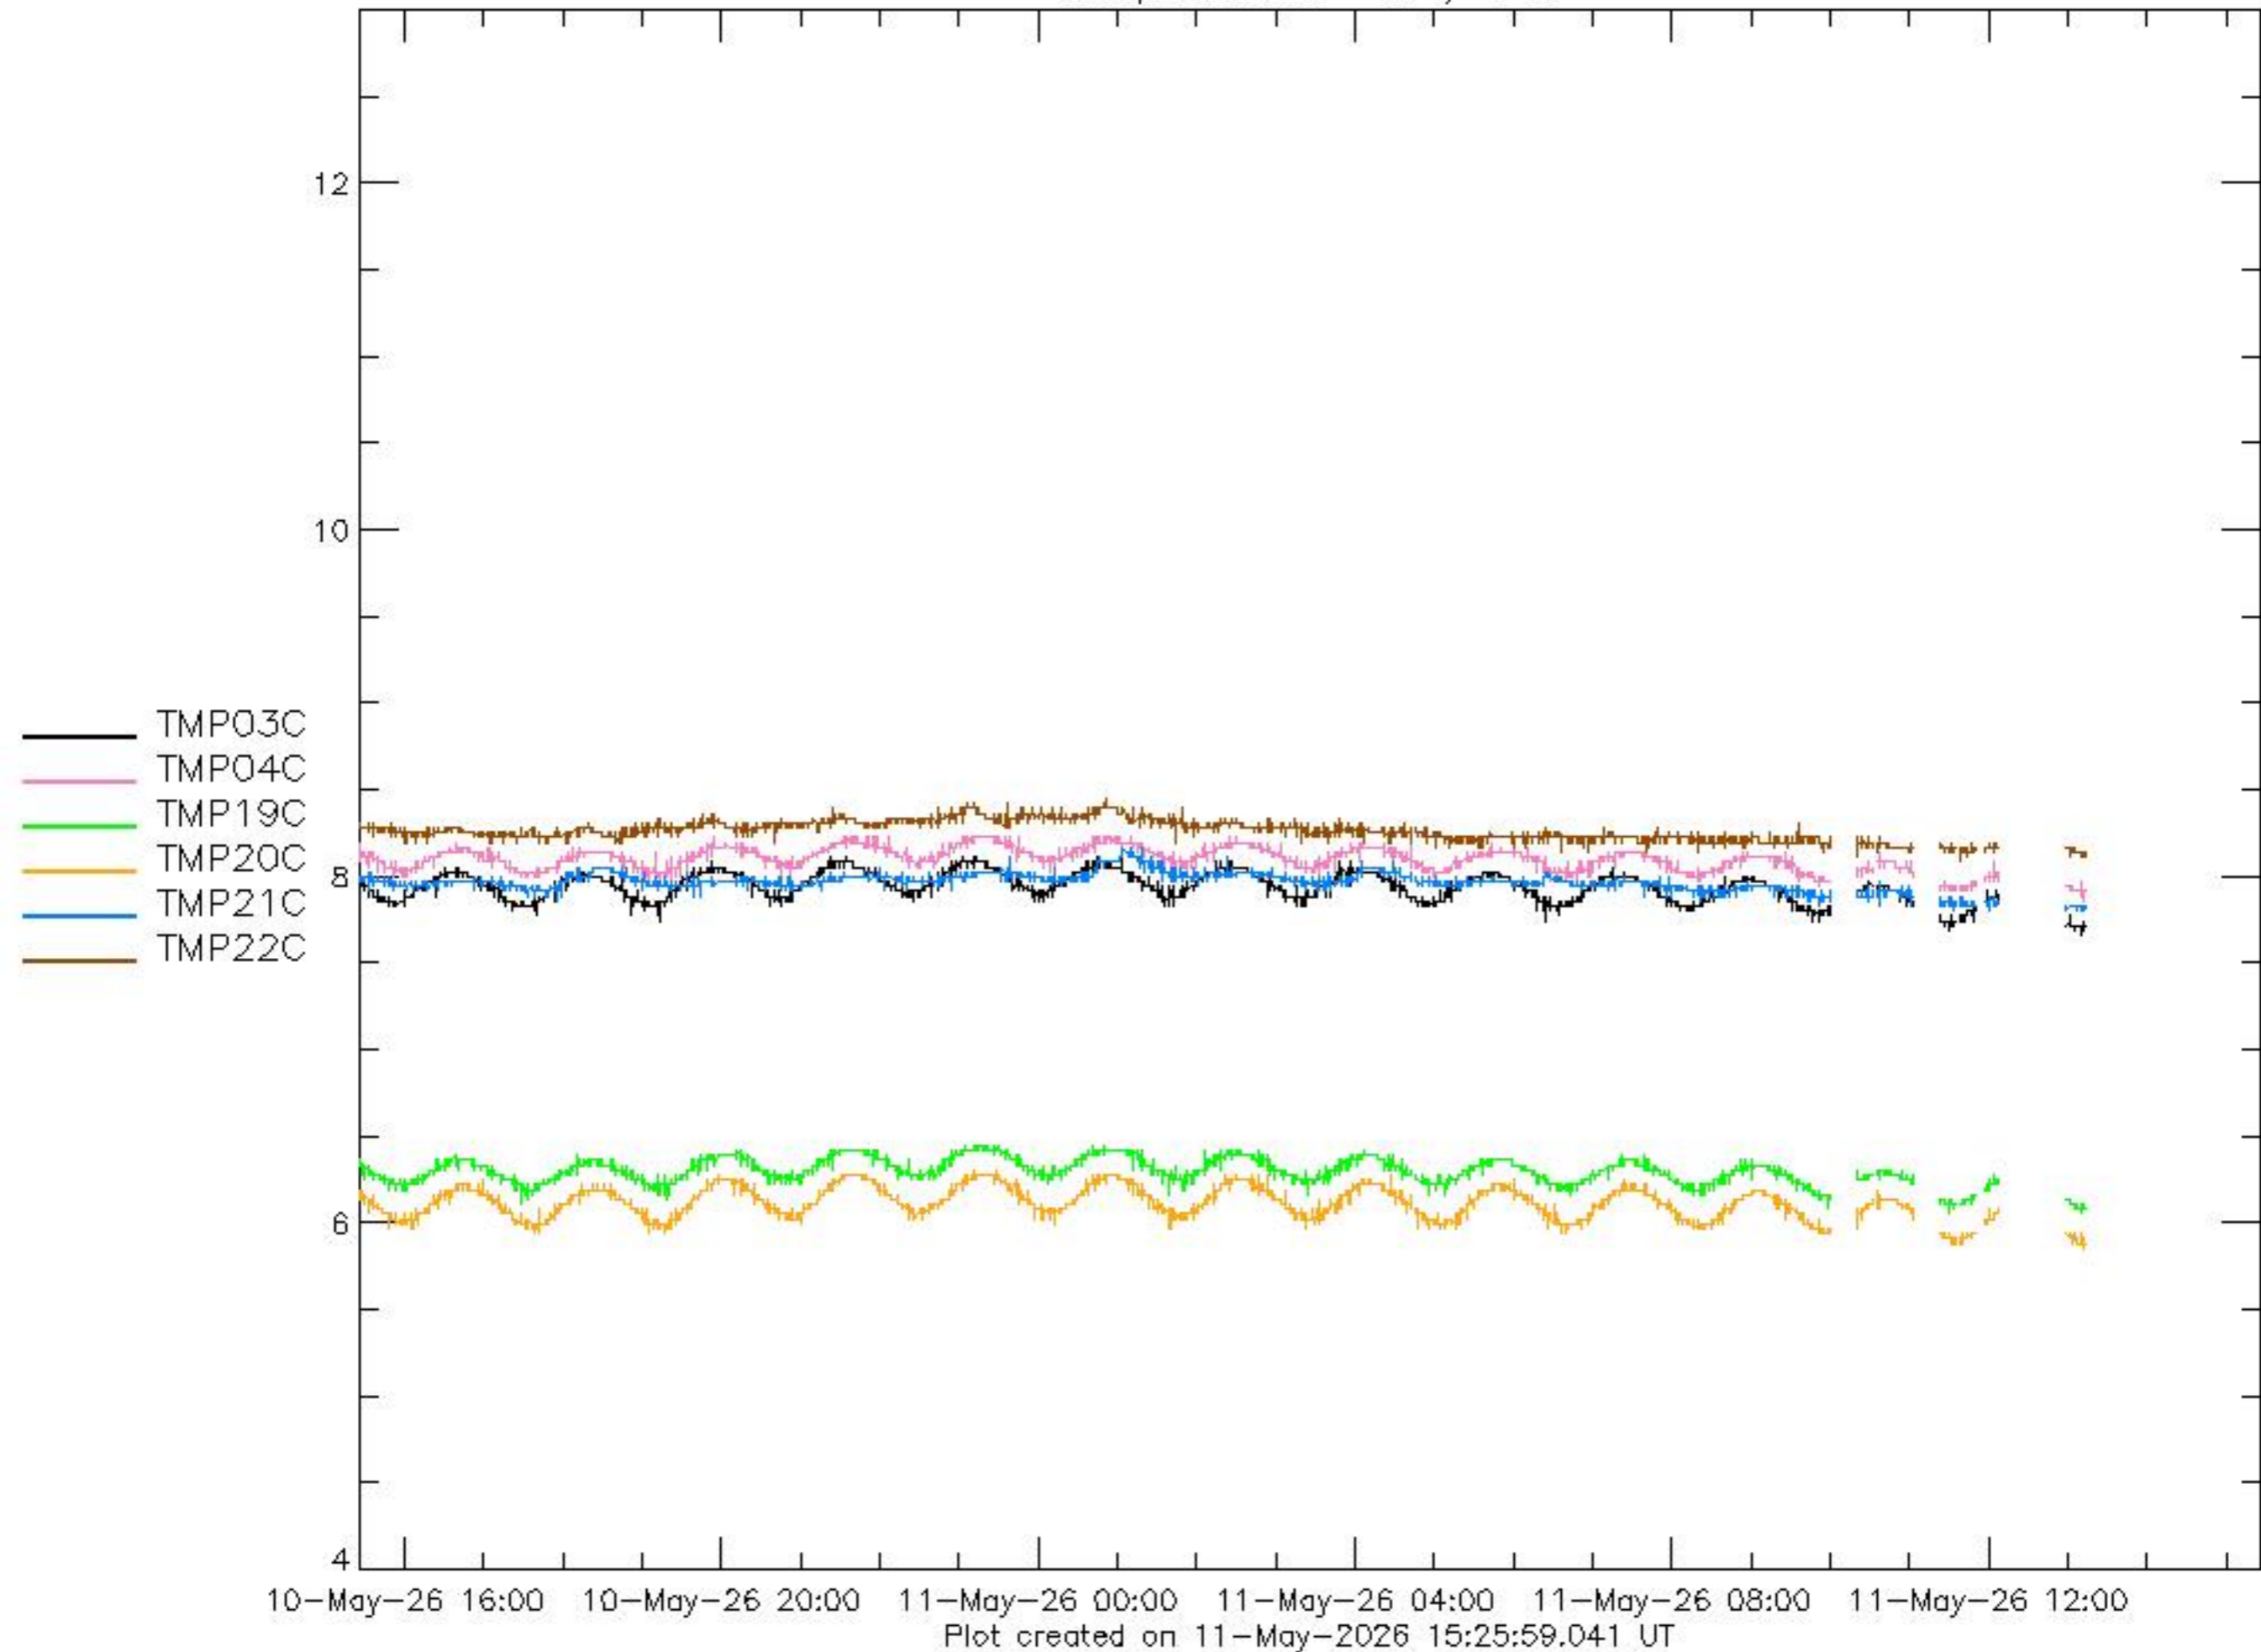

D_VL_SHUT_SW

Plot created on 11-May-2026 15:25:47.868 UT

D_WAX_A_HI

Plot created on 31-May-2011 19:05:32.169 UT

D_WAX_A10

Plot created on 31-May-2011 19:05:33.845 UT

D_WAX_B_HI

Plot created on 31-May-2011 19:05:35.509 UT

ECJD

Plot created on 11-May-2026 15:25:50.867 UT

E_FOC_POS

Plot created on 11-May-2026 15:25:50.639 UT

ELST_ACT

Plot created on 11-May-2026 15:25:53.674 UT

E_LST_ACT_STAT

Plot created on 11-May-2026 15:25:53.893 UT

Group 1: limits -50 / +110

Group 3: limits -50 / +60

Group 4: limits -55 / +70

Plot created on 11-May-2026 15:26:02.321 UT

Group 5: limits TMP 11,12: -50 / +110 TMP 13,14: -55 / +110

Group 7: limits TMP 10: -55 / +110

— TMP10C

10-May-26 16:00 10-May-26 20:00 11-May-26 00:00 11-May-26 04:00 11-May-26 08:00 11-May-26 12:00

Plot created on 11-May-2026 15:26:06.611 UT

P_GND_

Plot created on 11-May-2026 15:25:46.674 UT

P_M15BV_