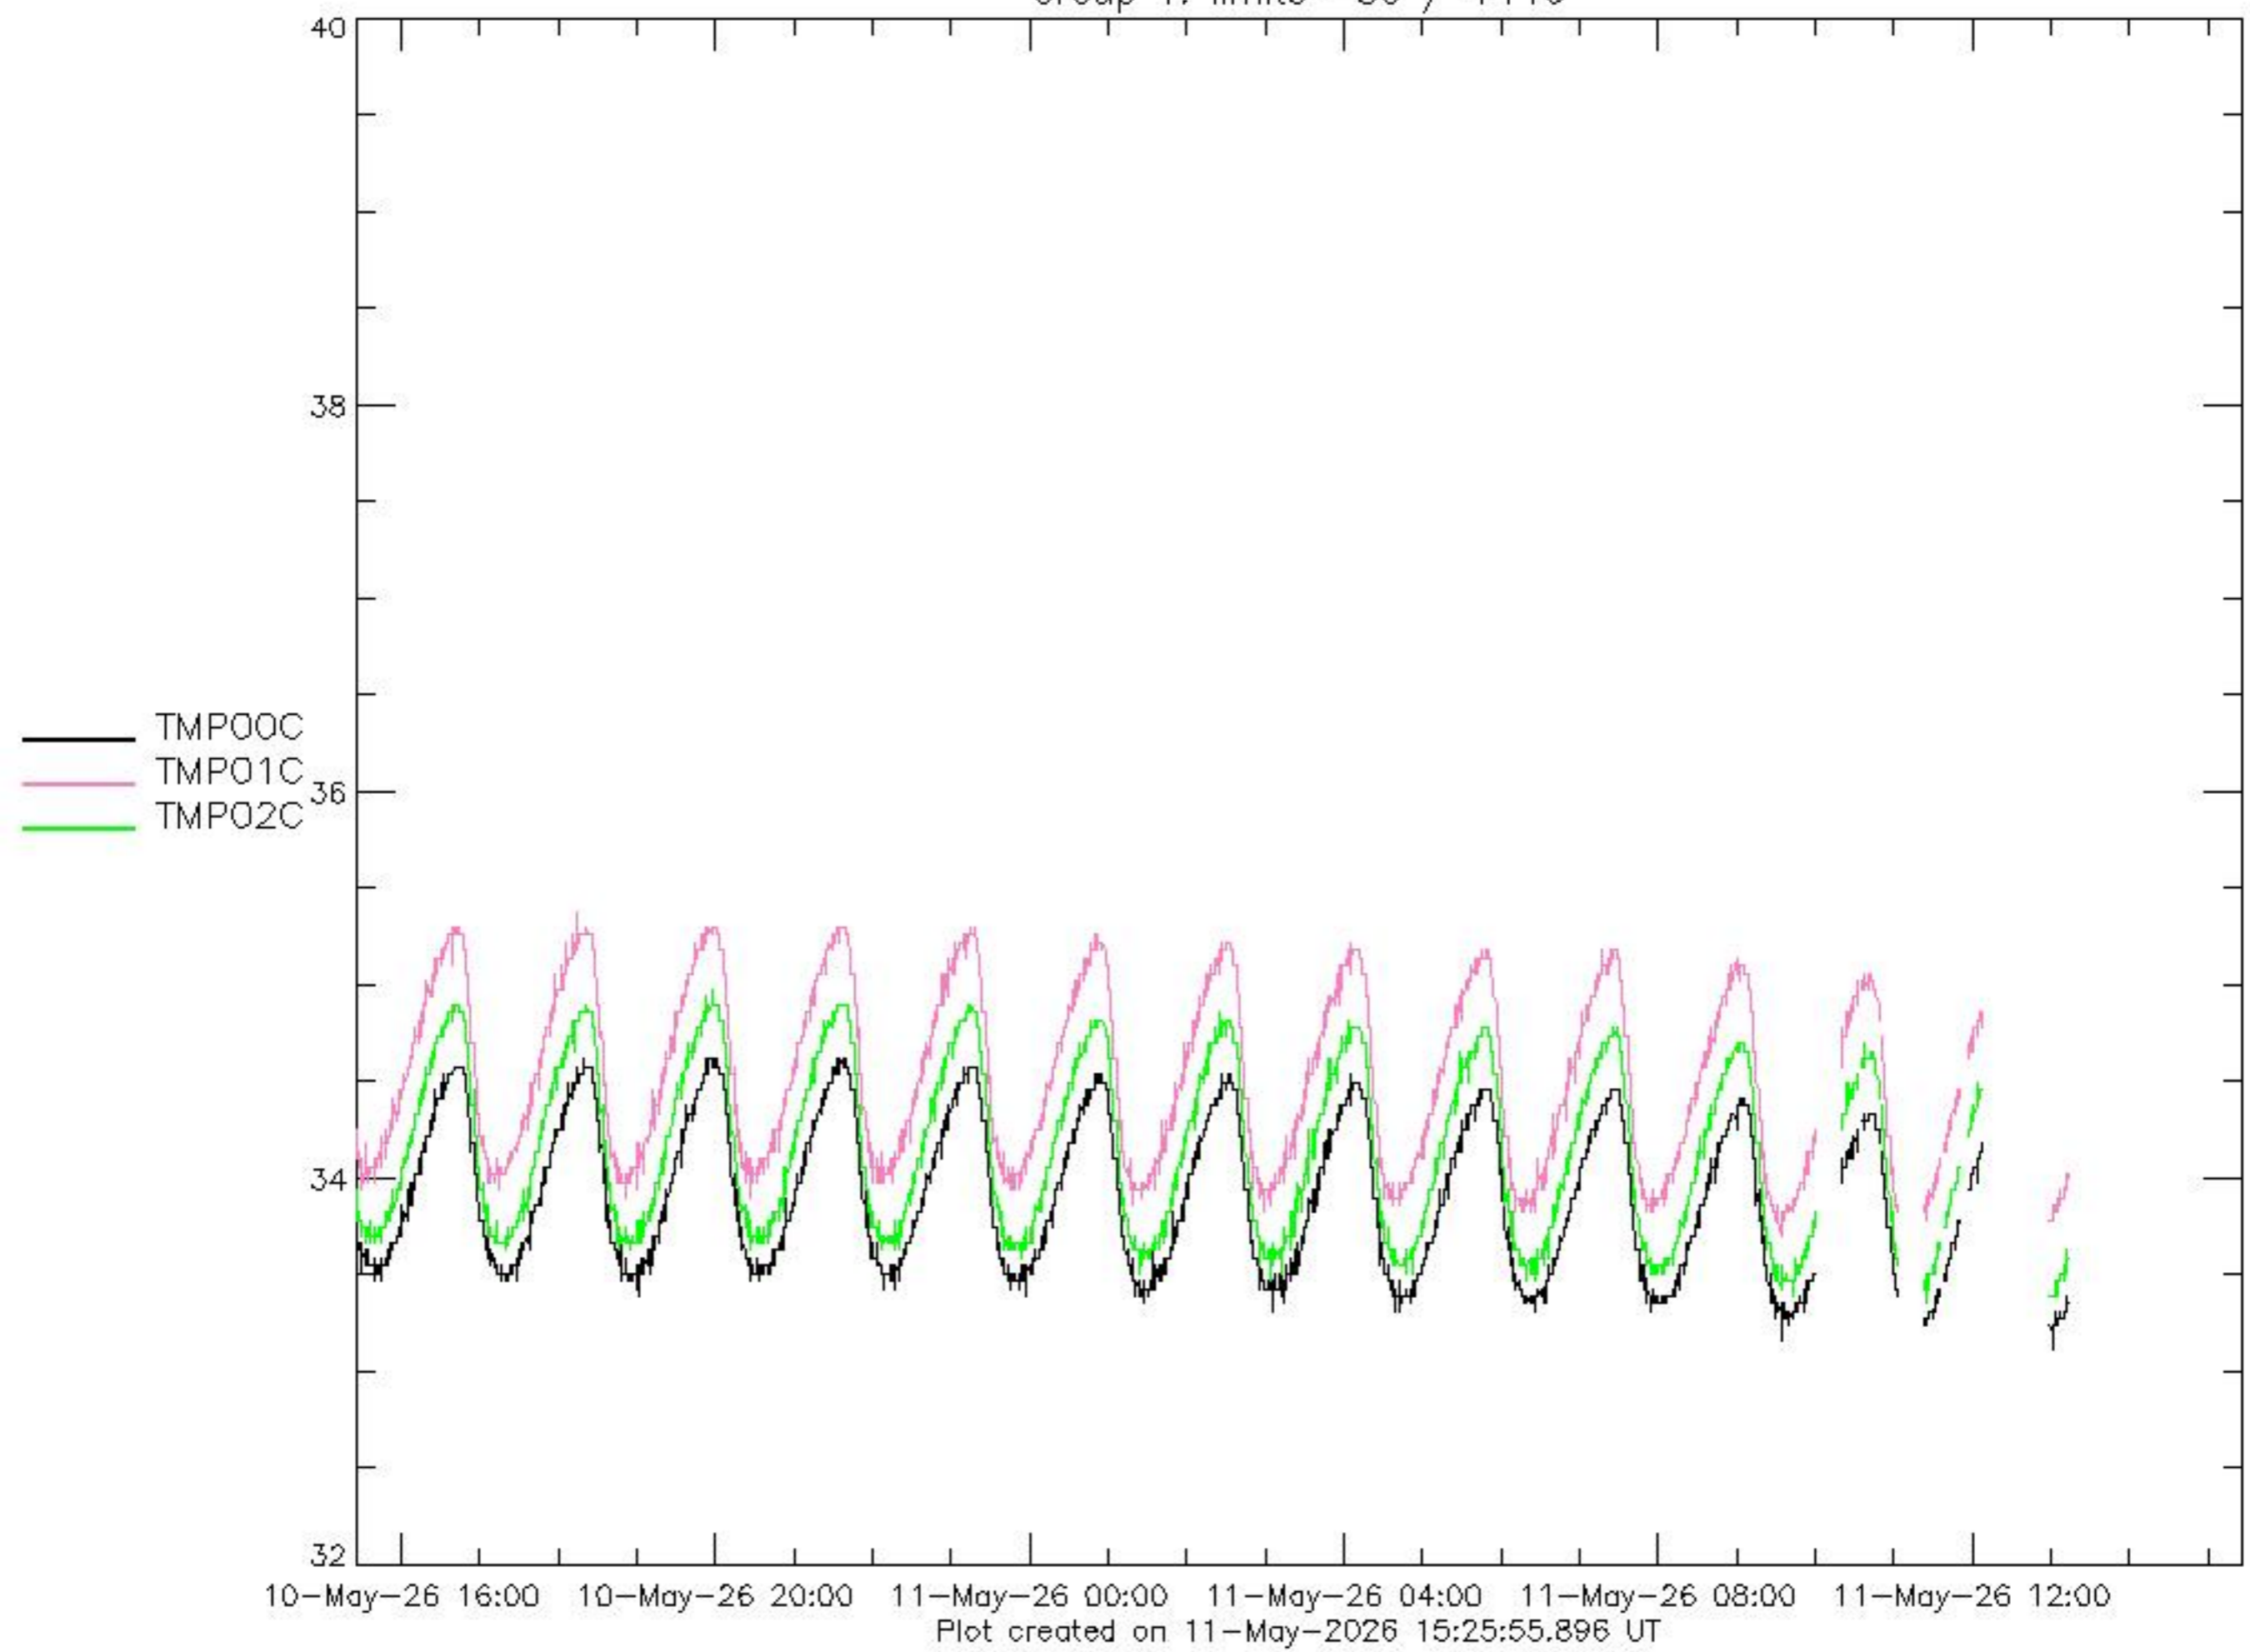

D_VL_SHUT_SW

Plot created on 11-May-2026 15:25:47.868 UT

D_WAX_A_HI

Plot created on 31-May-2011 19:05:32.169 UT

D_WAX_A10

Plot created on 31-May-2011 19:05:33.845 UT

D_WAX_B_HI

Plot created on 31-May-2011 19:05:35.509 UT

ECJD

Plot created on 11-May-2026 15:25:50.867 UT

E_FOC_POS

Plot created on 11-May-2026 15:25:50.639 UT

ELST_ACT

Plot created on 11-May-2026 15:25:53.674 UT

E_LST_ACT_STAT

Plot created on 11-May-2026 15:25:53.893 UT

Group 1: limits -50 / +110

Group 3: limits -50 / +60

Group 4: limits -55 / +70

Plot created on 11-May-2026 15:26:02.321 UT

Group 5: limits TMP 11,12: -50 / +110 TMP 13,14: -55 / +110

Group 7: limits TMP 10: -55 / +110

— TMP10C

10-May-26 16:00 10-May-26 20:00 11-May-26 00:00 11-May-26 04:00 11-May-26 08:00 11-May-26 12:00

Plot created on 11-May-2026 15:26:06.611 UT

P_GND_

Plot created on 11-May-2026 15:25:46.674 UT

P_M15BV_