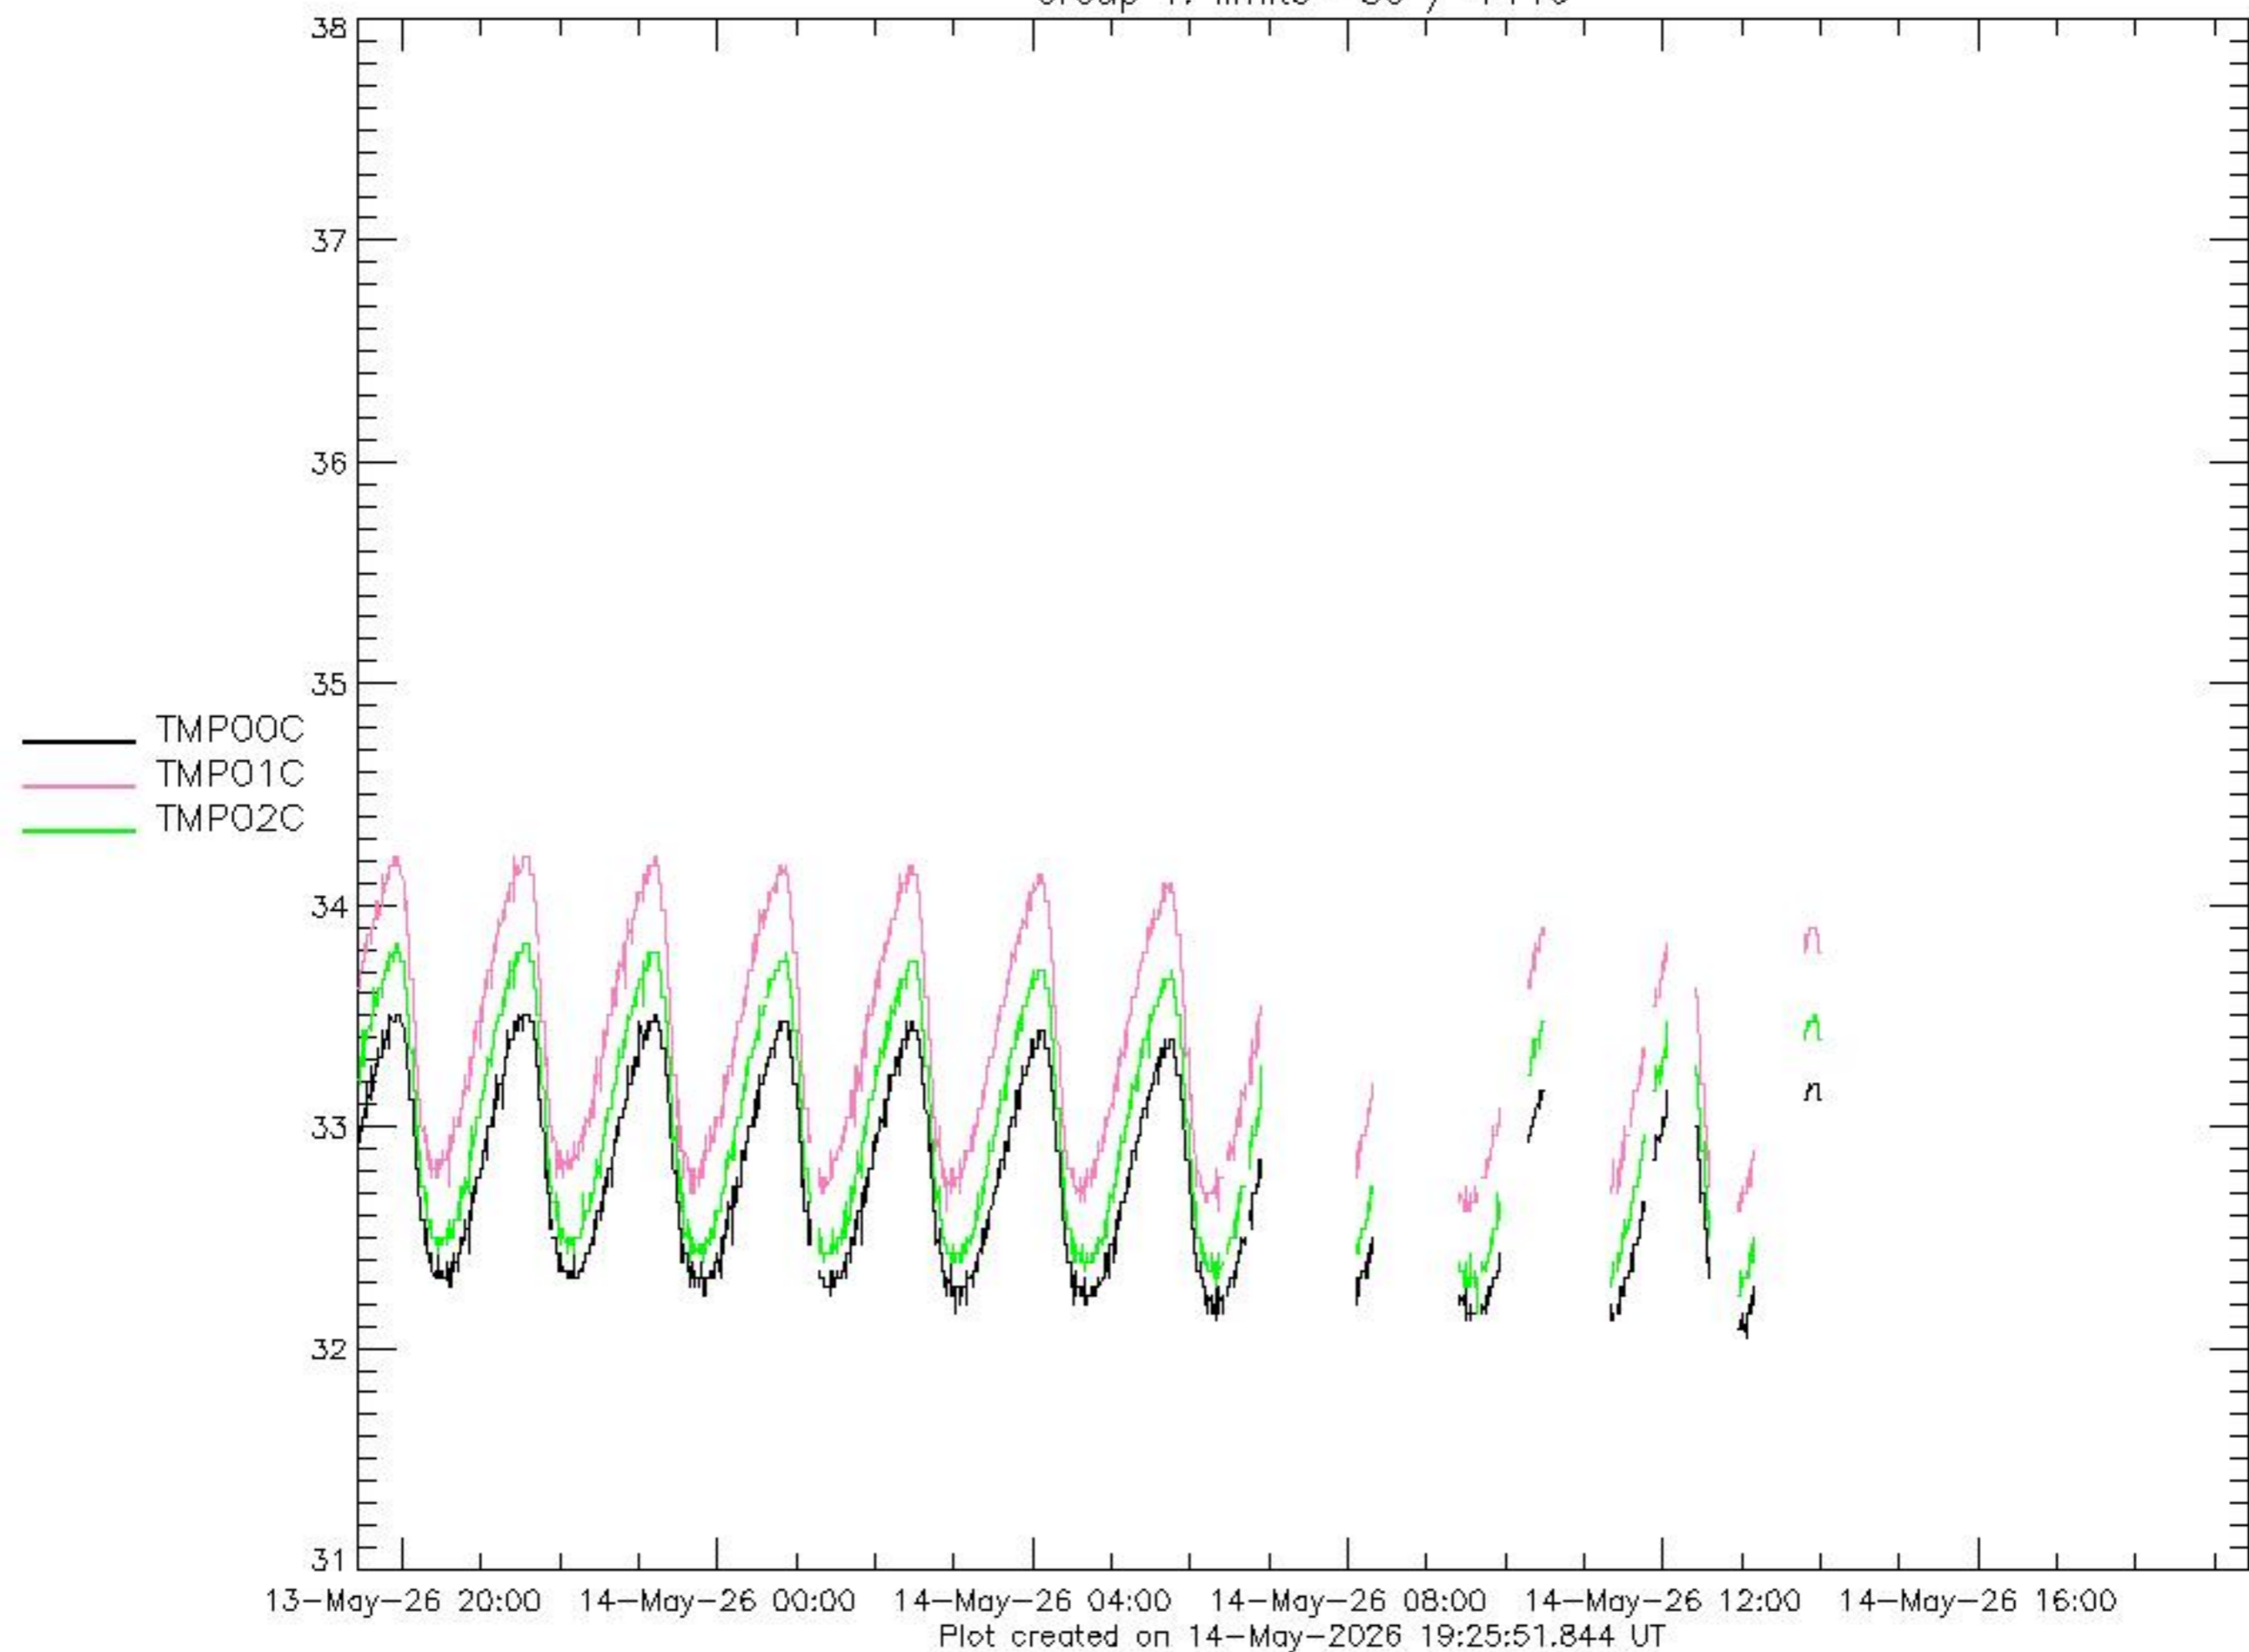

D_VL_OPEN_SW

Plot created on 14-May-2026 19:25:45.036 UT

D_VL_SHUT

Plot created on 14-May-2026 19:25:45.216 UT

D_VL_SHUT_SW

Plot created on 14-May-2026 19:25:44.875 UT

D_WAX_A_HI

Plot created on 31-May-2011 19:05:32.169 UT

Plot created on 14-May-2026 19:25:47.170 UT

E_FOC_POS

Plot created on 14-May-2026 19:25:47.001 UT

E_LST_ACT

Plot created on 14-May-2026 19:25:49.437 UT

E_LST_ACT_STAT

Plot created on 14-May-2026 19:25:49.610 UT

Group 2: limits -50 / +60

Group 4: limits -55 / +70

Plot created on 14-May-2026 19:25:59.167 UT

Group 5: limits TMP 11,12: -50 / +110 TMP 13,14: -55 / +110

Group 6: limits TMP 15,16,17: -55 / +110

Group 7: limits TMP 10: -55 / +110

P_GND_

Plot created on 14-May-2026 19:25:43.969 UT

P_M15BV_

Plot created on 14-May-2026 19:25:44.149 UT

P_P15BV_

Plot created on 14-May-2026 19:25:43.786 UT

P_P280H_

Plot created on 14-May-2026 19:25:44.352 UT