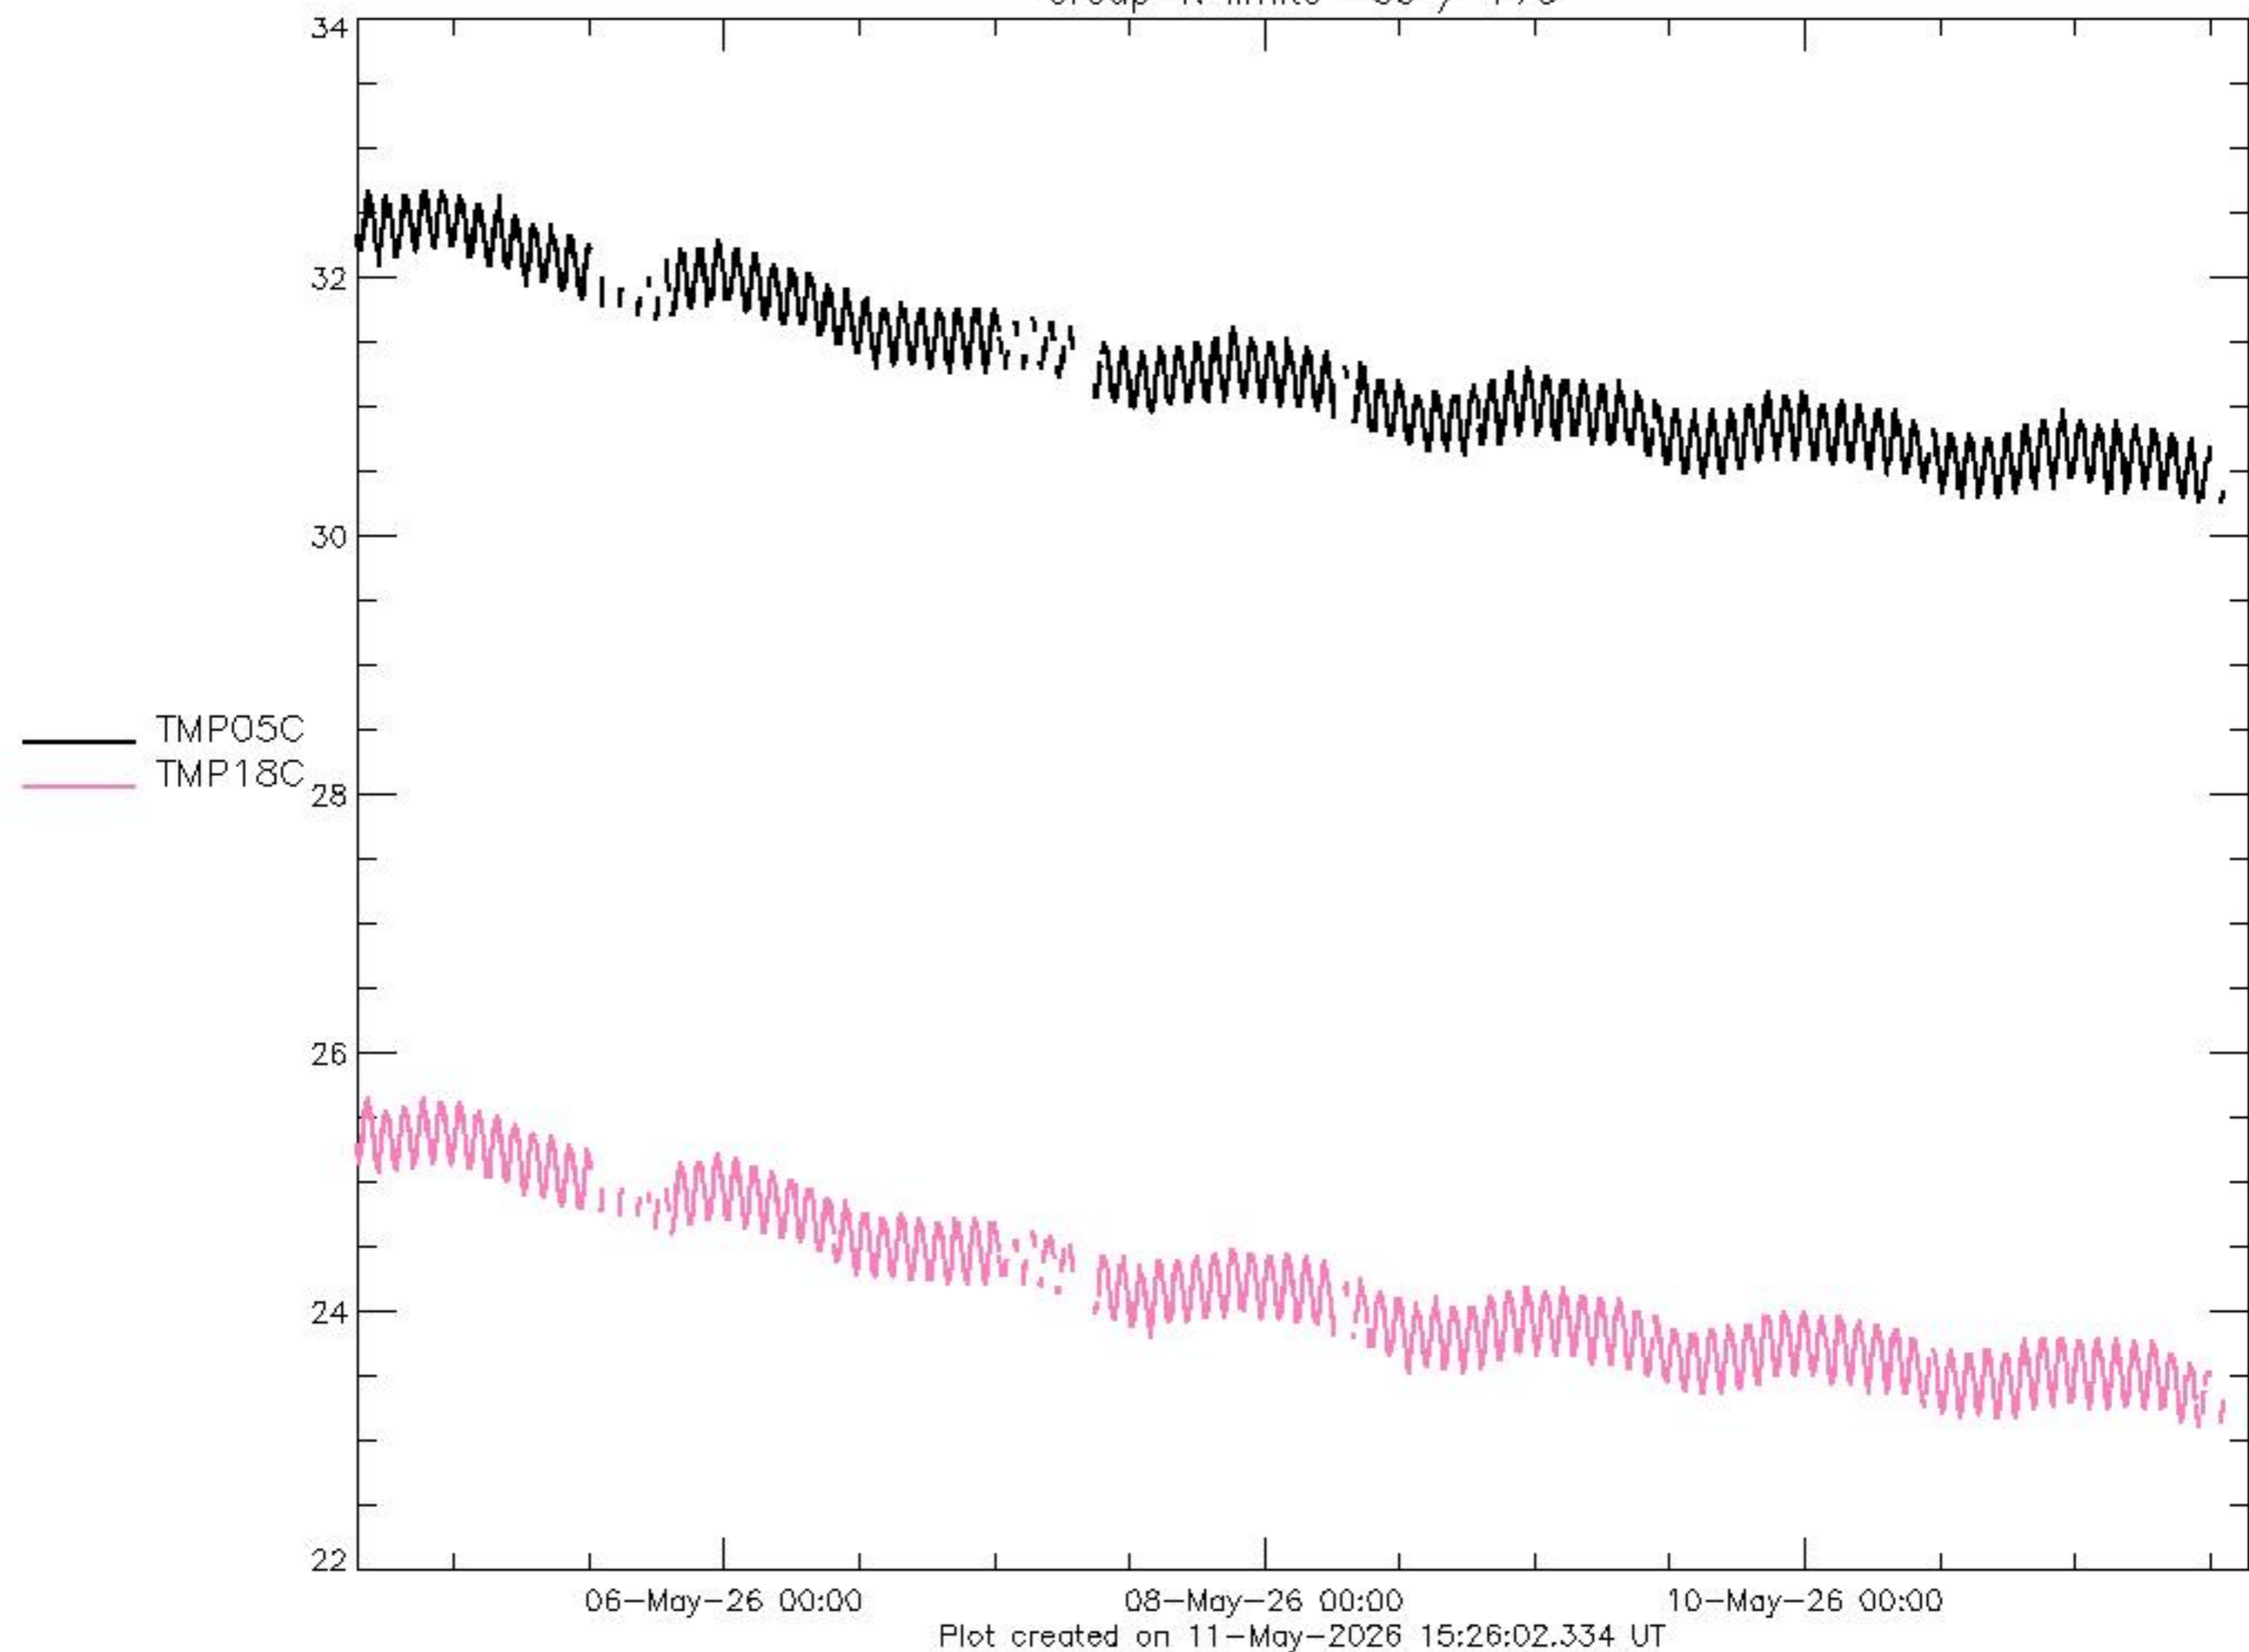

Group 3: limits -50 / +60

Plot created on 11-May-2026 15:26:01.247 UT

Group 4: limits -55 / +70

Group 5: limits TMP 11,12: -50 / +110 TMP 13,14: -55 / +110

Plot created on 11-May-2026 15:26:04.453 UT

Group 6: limits TMP 15,16,17: -55 / +110

Plot created on 11-May-2026 15:26:06.057 UT

Group 7: limits TMP 10: -55 / +110

Plot created on 11-May-2026 15:26:06.621 UT