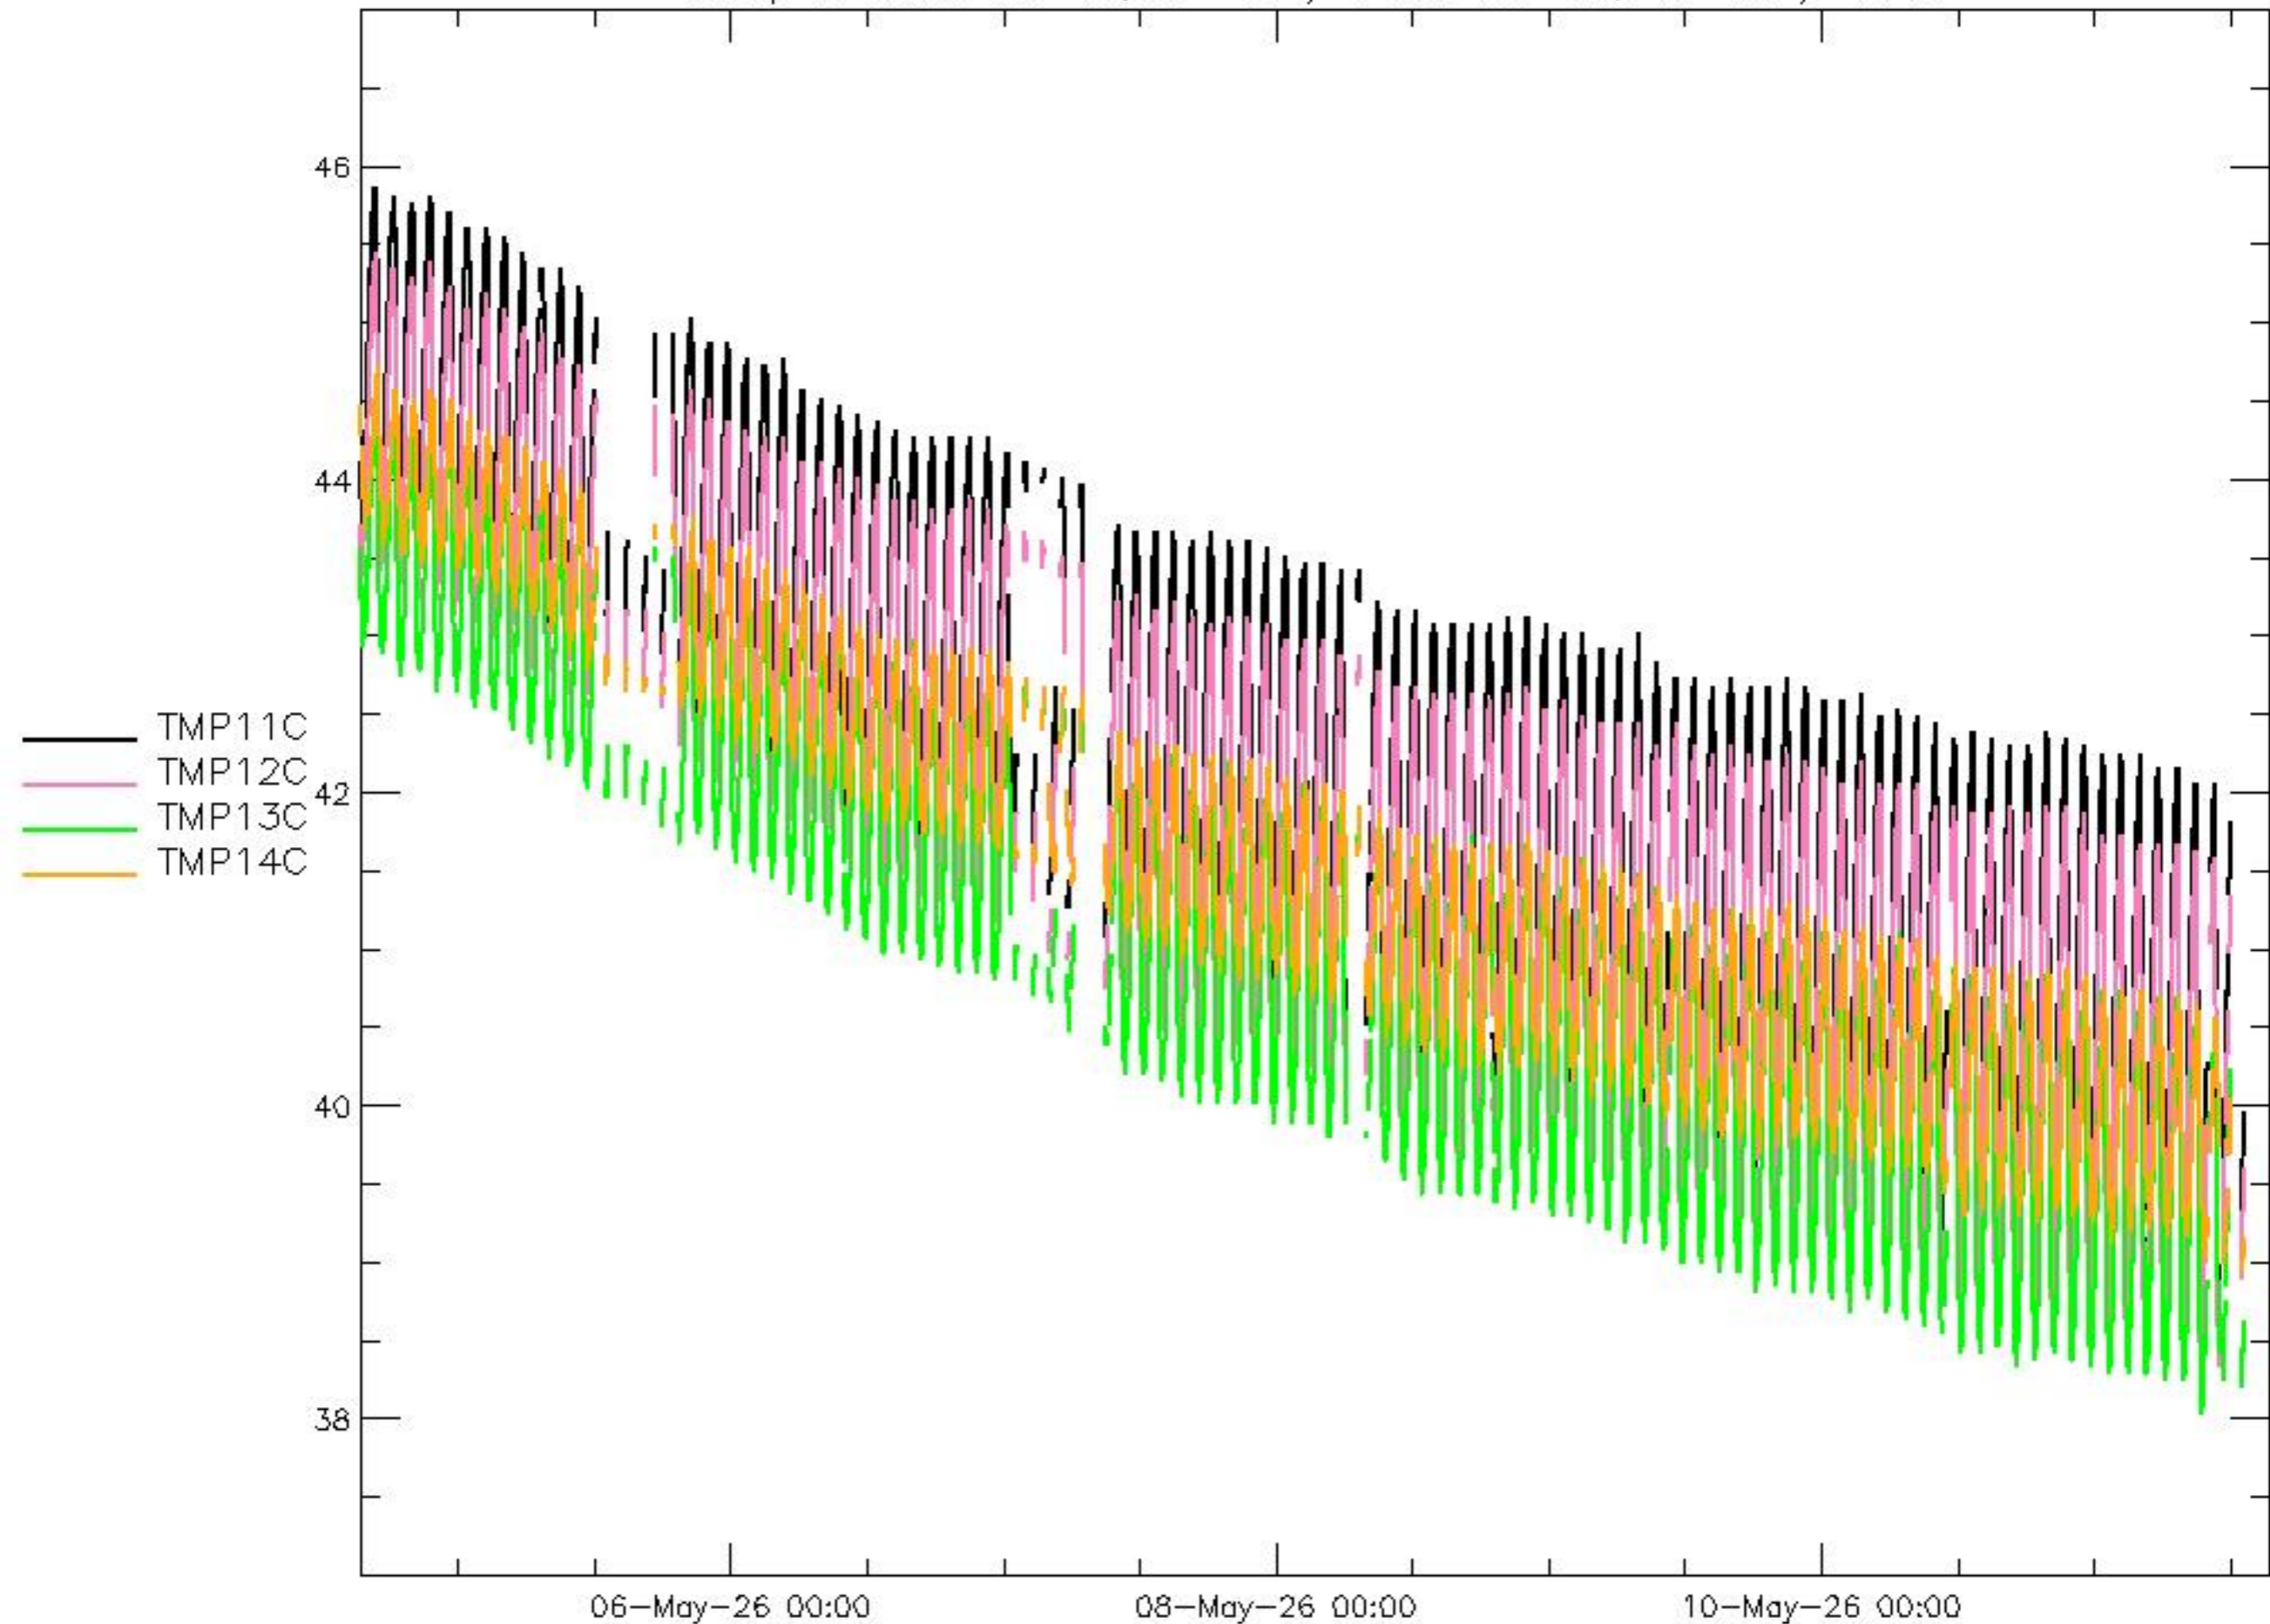

Group 3: limits -50 / +60

Plot created on 11-May-2026 15:26:01.247 UT

Group 4: limits -55 / +70

Group 5: limits TMP 11,12: -50 / +110 TMP 13,14: -55 / +110

Plot created on 11-May-2026 15:26:04.453 UT

Group 6: limits TMP 15,16,17: -55 / +110

Plot created on 11-May-2026 15:26:06.057 UT

Group 7: limits TMP 10: -55 / +110

Plot created on 11-May-2026 15:26:06.621 UT