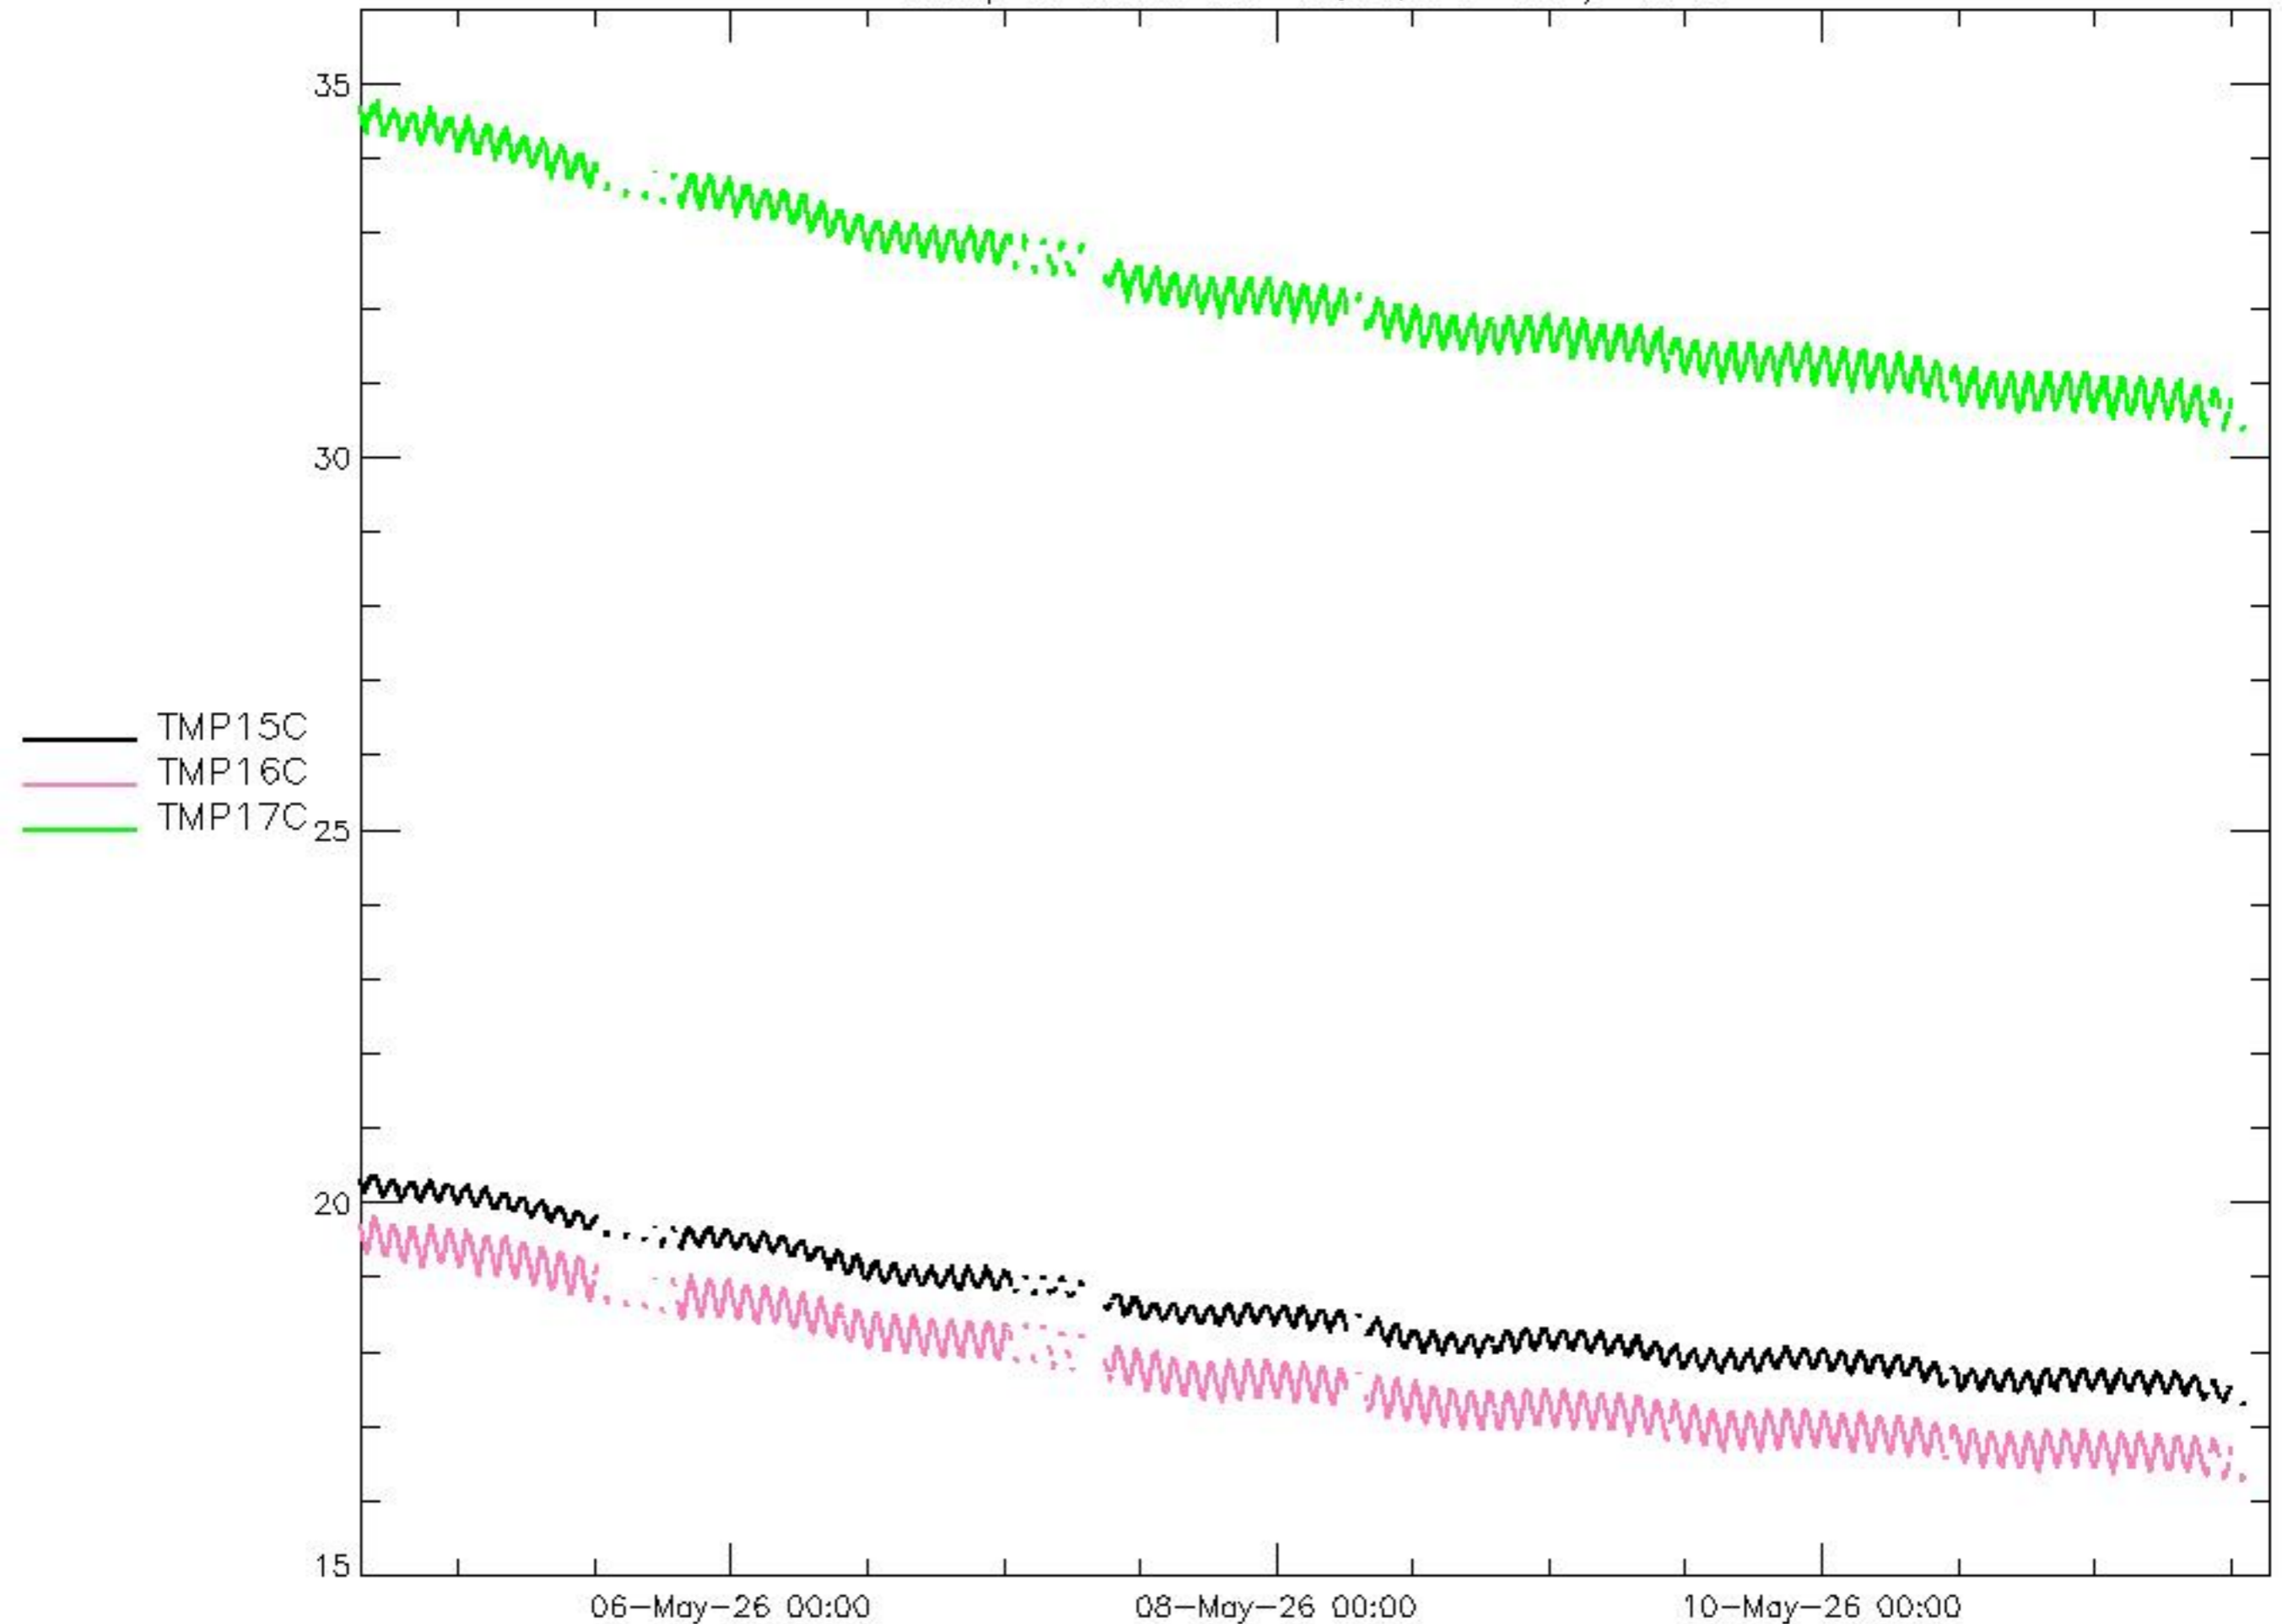

Group 3: limits -50 / +60

Plot created on 11-May-2026 15:26:01.247 UT

Group 4: limits -55 / +70

Group 5: limits TMP 11,12: -50 / +110 TMP 13,14: -55 / +110

Plot created on 11-May-2026 15:26:04.453 UT

Group 6: limits TMP 15,16,17: -55 / +110

Plot created on 11-May-2026 15:26:06.057 UT

Group 7: limits TMP 10: -55 / +110

Plot created on 11-May-2026 15:26:06.621 UT