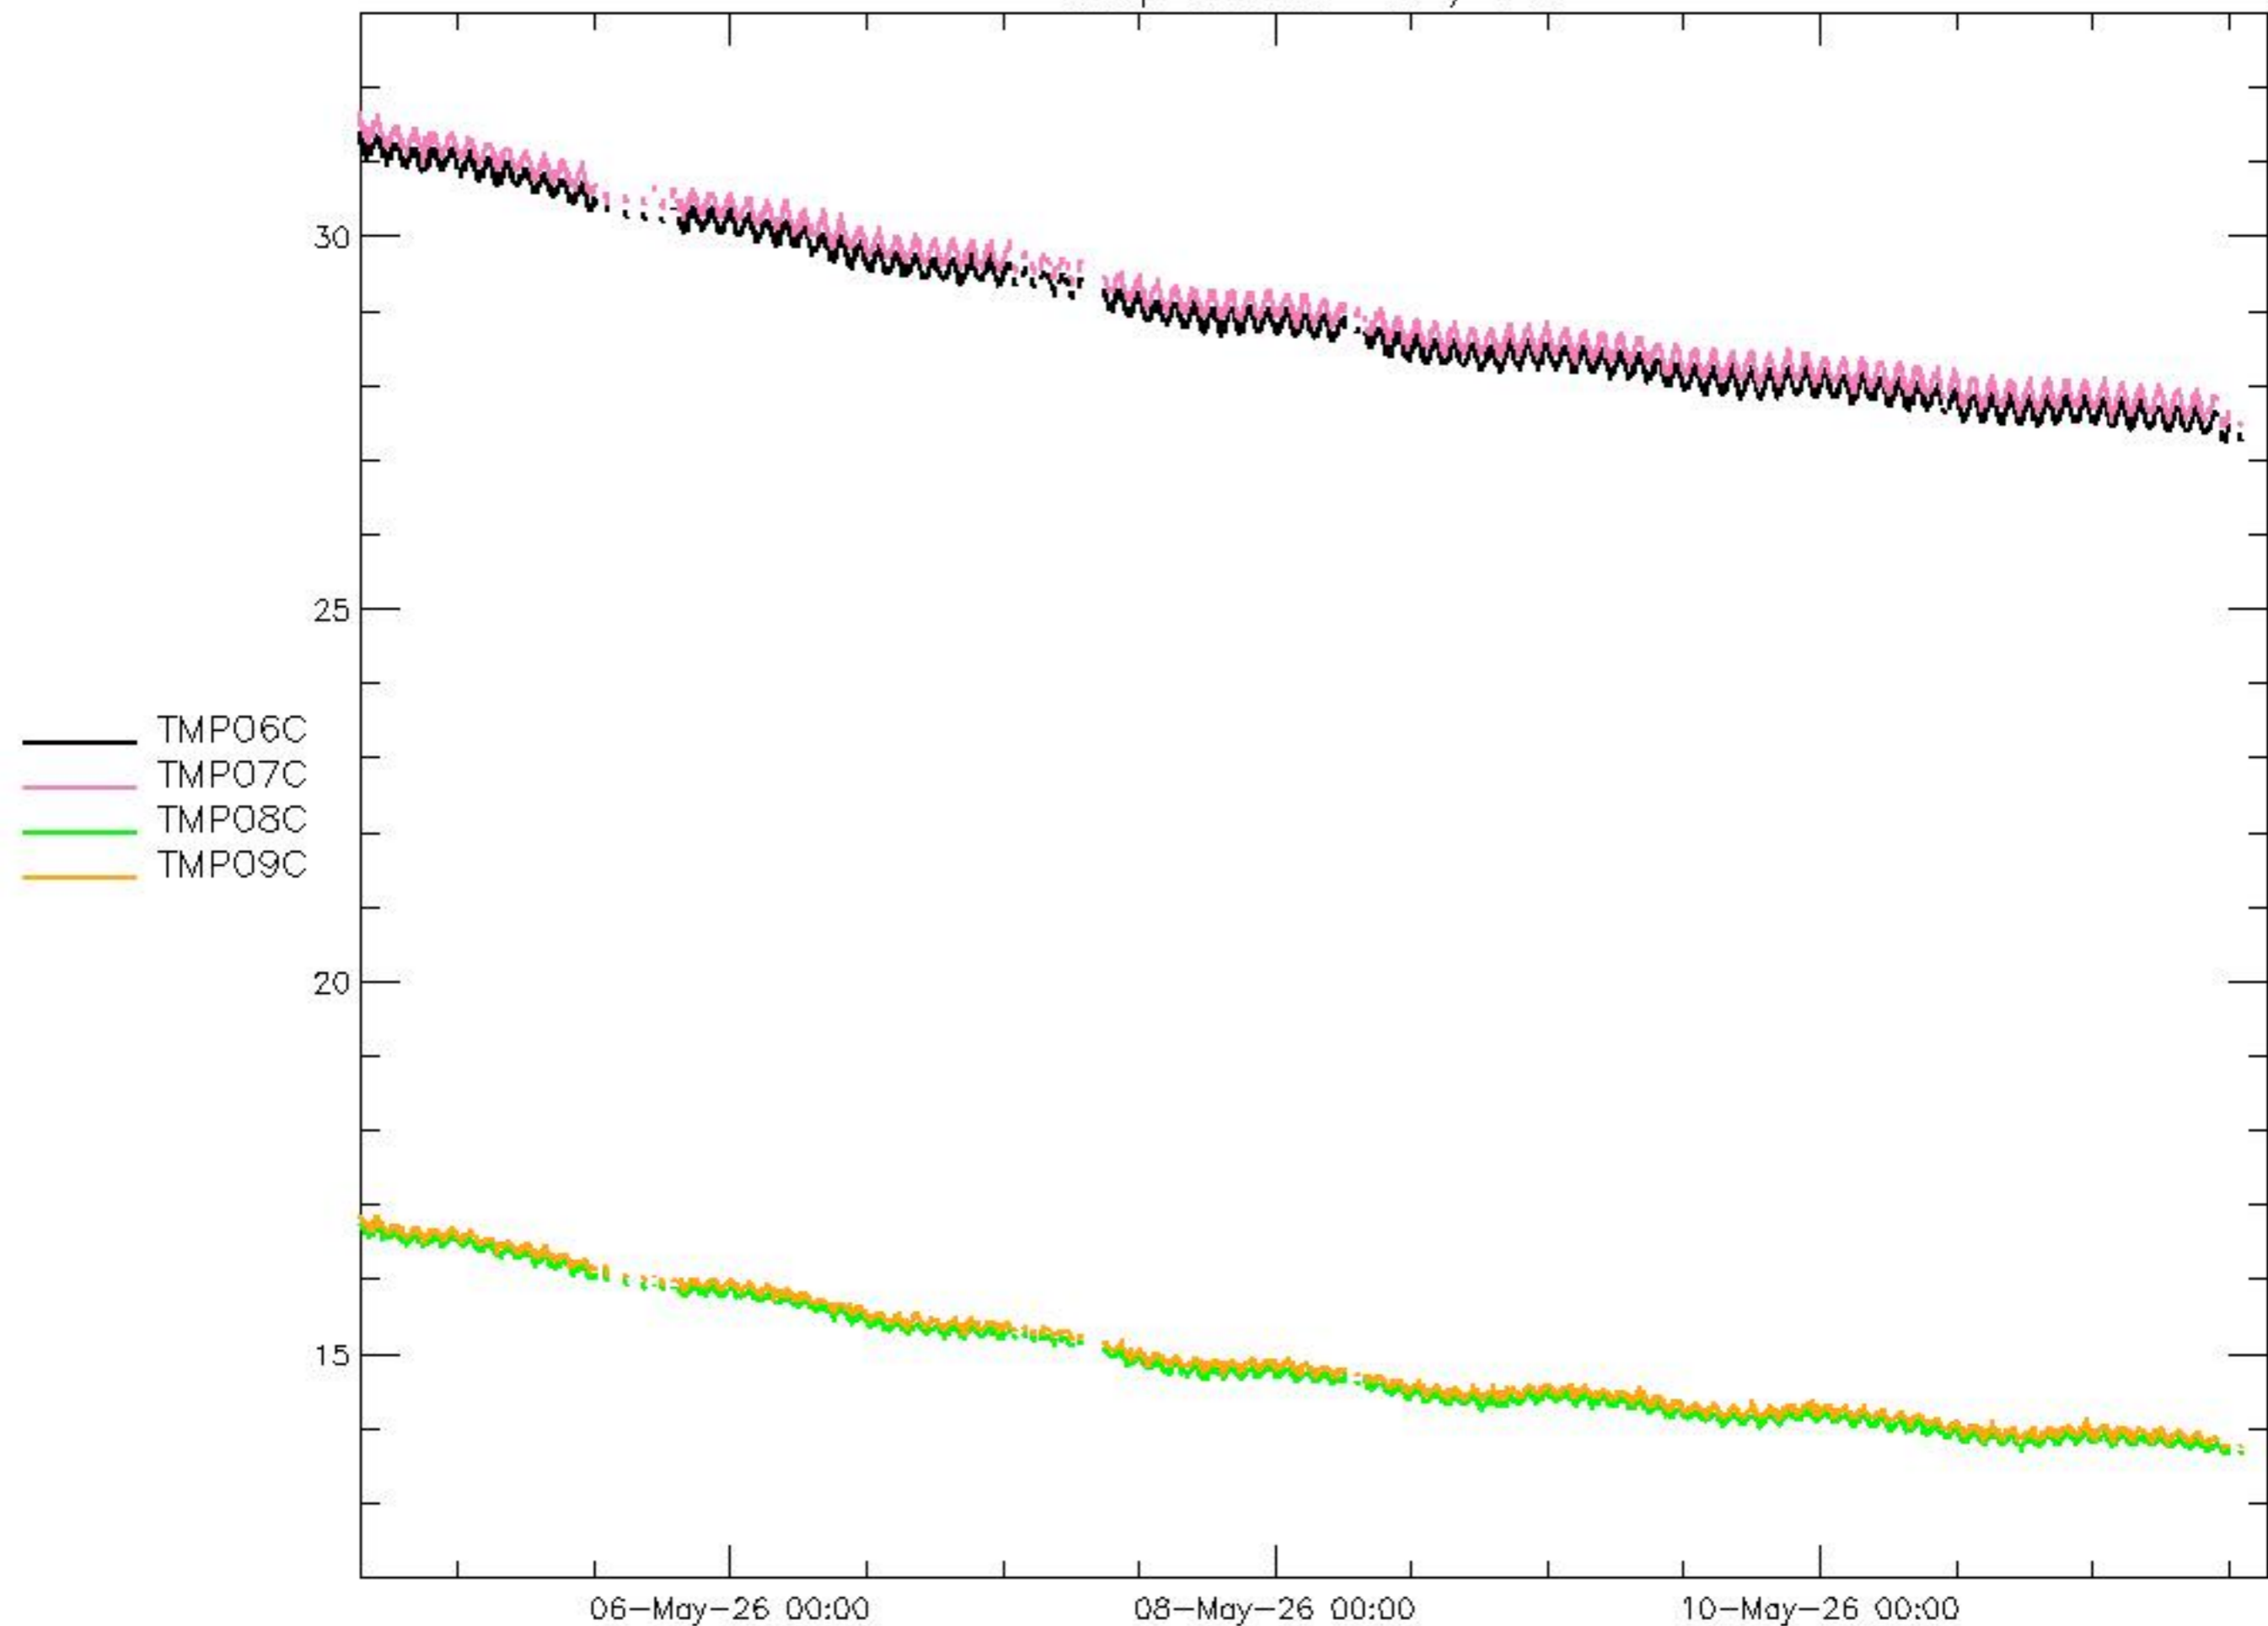

Group 3: limits -50 / +60

Plot created on 11-May-2026 15:26:01.247 UT

Group 4: limits -55 / +70

Group 5: limits TMP 11,12: -50 / +110 TMP 13,14: -55 / +110

Plot created on 11-May-2026 15:26:04.453 UT

Group 6: limits TMP 15,16,17: -55 / +110

Plot created on 11-May-2026 15:26:06.057 UT

Group 7: limits TMP 10: -55 / +110

Plot created on 11-May-2026 15:26:06.621 UT